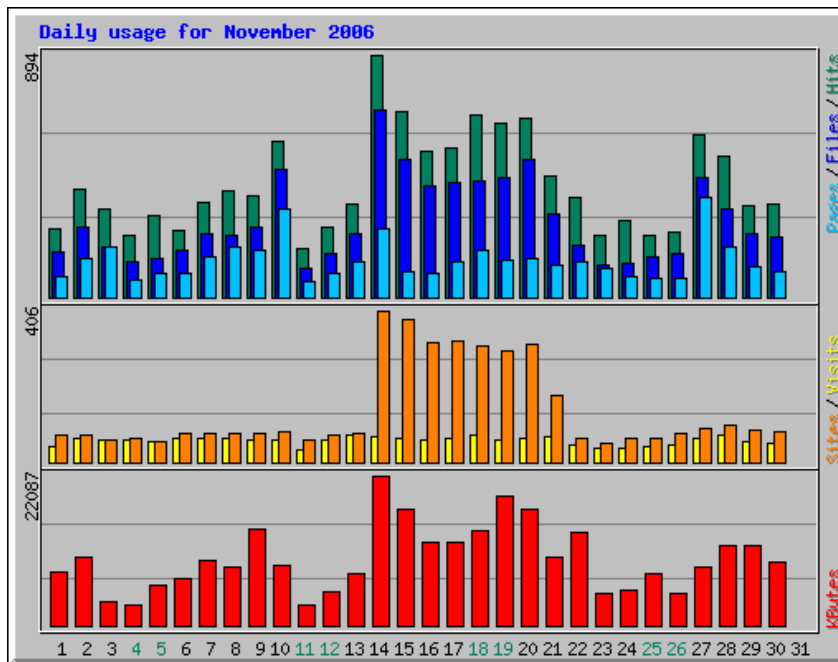

Usage Statistics for northshorechoral.com

Summary Period: November 2006

Generated 01-Dec-2006 02:06 EST

[\[Daily Statistics\]](#) [\[Hourly Statistics\]](#) [\[URLs\]](#) [\[Entry\]](#) [\[Exit\]](#) [\[Sites\]](#) [\[Referrers\]](#) [\[Search\]](#) [\[Users\]](#) [\[Agents\]](#) [\[Countries\]](#)

Monthly Statistics for November 2006		
Total Hits	12460	
Total Files	8463	
Total Pages	4096	
Total Visits	1736	
Total KBytes	295287	
Total Unique Sites	2926	
Total Unique URLs	182	
Total Unique Referrers	240	
Total Unique Usernames	1	
Total Unique User Agents	499	
	Avg	Max
Hits per Hour	17	314
Hits per Day	415	894
Files per Day	282	689
Pages per Day	136	367
Visits per Day	57	75
KBytes per Day	9843	22087
Hits by Response Code		
Code 200 - OK	8463	
Code 206 - Partial Content	416	
Code 301 - Moved Permanently	6	
Code 302 - Found	16	
Code 304 - Not Modified	1926	
Code 401 - Unauthorized	7	
Code 403 - Forbidden	1	
Code 404 - Not Found	1625	