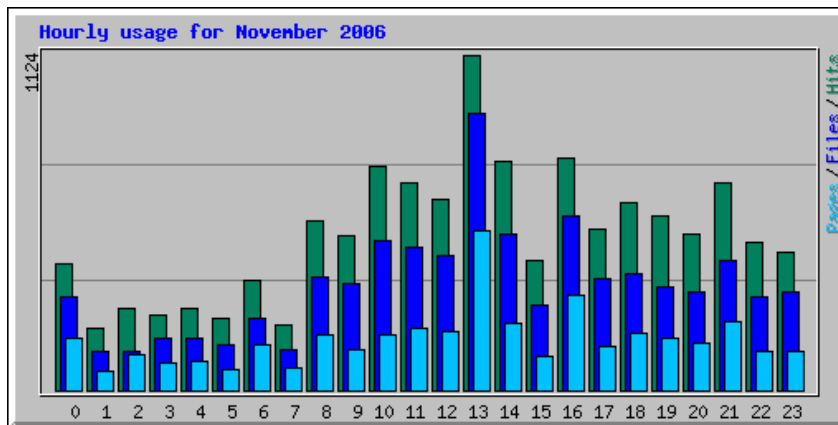

Hourly Statistics for November 2006

Hour	Hits			Files			Pages			KBytes		
	Avg	Total	3.39%	Avg	Total	3.67%	Avg	Total	4.22%	Avg	Total	2.45%
0	14	422	3.39%	10	311	3.67%	5	173	4.22%	242	7247	2.45%
1	6	206	1.65%	4	130	1.54%	2	64	1.56%	120	3593	1.22%
2	9	273	2.19%	4	131	1.55%	3	118	2.88%	146	4372	1.48%
3	8	251	2.01%	5	174	2.06%	2	89	2.17%	183	5492	1.86%
4	9	272	2.18%	5	177	2.09%	3	96	2.34%	170	5091	1.72%
5	8	242	1.94%	5	150	1.77%	2	71	1.73%	269	8082	2.74%
6	12	369	2.96%	8	243	2.87%	5	151	3.69%	210	6288	2.13%
7	7	221	1.77%	4	137	1.62%	2	73	1.78%	162	4854	1.64%
8	18	565	4.53%	12	380	4.49%	6	187	4.57%	350	10496	3.55%
9	17	516	4.14%	11	355	4.19%	4	137	3.34%	496	14881	5.04%
10	25	752	6.04%	16	502	5.93%	6	185	4.52%	645	19355	6.55%
11	23	696	5.59%	16	481	5.68%	6	207	5.05%	500	15007	5.08%
12	21	641	5.14%	15	453	5.35%	6	194	4.74%	470	14087	4.77%
13	37	1124	9.02%	30	927	10.95%	17	537	13.11%	781	23416	7.93%
14	25	767	6.16%	17	523	6.18%	7	226	5.52%	959	28778	9.75%
15	14	434	3.48%	9	287	3.39%	3	111	2.71%	305	9164	3.10%
16	25	778	6.24%	19	584	6.90%	10	321	7.84%	678	20337	6.89%
17	18	542	4.35%	12	374	4.42%	4	145	3.54%	409	12259	4.15%
18	20	628	5.04%	13	391	4.62%	6	191	4.66%	589	17674	5.99%
19	19	586	4.70%	11	348	4.11%	5	173	4.22%	484	14535	4.92%
20	17	521	4.18%	11	331	3.91%	5	159	3.88%	381	11418	3.87%
21	23	694	5.57%	14	433	5.12%	7	229	5.59%	344	10318	3.49%
22	16	495	3.97%	10	314	3.71%	4	128	3.12%	371	11131	3.77%
23	15	465	3.73%	10	327	3.86%	4	131	3.20%	580	17412	5.90%

Top 30 of 182 Total URLs

#	Hits		KBytes		URL
1	2448	19.65%	60386	20.45%	/images/bacon.gif
2	1002	8.04%	3774	1.28%	/
3	543	4.36%	7894	2.67%	/images/logo2.jpg
4	508	4.08%	5442	1.84%	/images/iaclogo.jpg
5	401	3.22%	19531	6.61%	/seasons/05-06/CarminaBuranaTextandTranslation.pdf
6	371	2.98%	154	0.05%	/Templates/nscs1.css
7	340	2.73%	141	0.05%	/nscs1.css
8	309	2.48%	7221	2.45%	/about.html