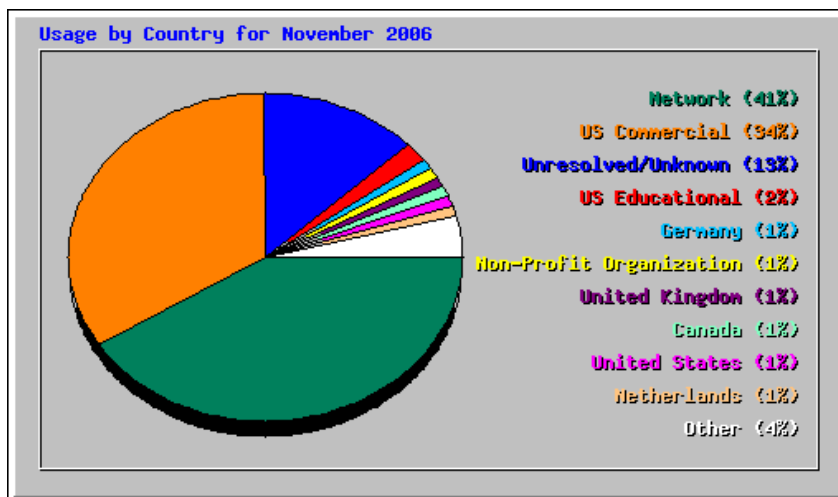

Top 30 of 65 Total Countries							
#	Hits		Files		KBytes		Country
1	5048	40.51%	3952	46.70%	117274	39.72%	Network
2	4176	33.52%	2196	25.95%	86976	29.45%	US Commercial
3	1615	12.96%	1377	16.27%	41935	14.20%	Unresolved/Unknown
4	297	2.38%	249	2.94%	6294	2.13%	US Educational
5	171	1.37%	138	1.63%	4945	1.67%	Germany
6	133	1.07%	109	1.29%	2803	0.95%	Non-Profit Organization
7	116	0.93%	99	1.17%	2687	0.91%	United Kingdom
8	80	0.64%	74	0.87%	2313	0.78%	Canada
9	79	0.63%	56	0.66%	10747	3.64%	United States
10	66	0.53%	48	0.57%	1638	0.55%	Netherlands
11	60	0.48%	55	0.65%	1646	0.56%	France
12	56	0.45%	48	0.57%	1954	0.66%	Italy
13	44	0.35%	32	0.38%	1524	0.52%	Belgium
14	39	0.31%	38	0.45%	971	0.33%	Australia
15	39	0.31%	33	0.39%	1228	0.42%	Poland
16	36	0.29%	28	0.33%	456	0.15%	Spain
17	29	0.23%	26	0.31%	674	0.23%	Japan
18	25	0.20%	18	0.21%	500	0.17%	Finland
19	25	0.20%	25	0.30%	345	0.12%	Mexico
20	22	0.18%	21	0.25%	636	0.22%	Switzerland
21	22	0.18%	18	0.21%	431	0.15%	New Zealand (Aotearoa)
22	22	0.18%	11	0.13%	6	0.00%	Seychelles
23	21	0.17%	18	0.21%	915	0.31%	US Government
24	19	0.15%	14	0.17%	362	0.12%	Czech Republic
25	17	0.14%	12	0.14%	419	0.14%	Brazil
26	17	0.14%	15	0.18%	420	0.14%	Greece
27	16	0.13%	15	0.18%	286	0.10%	US Military
28	16	0.13%	14	0.17%	343	0.12%	Singapore
29	11	0.09%	9	0.11%	227	0.08%	Hungary
30	11	0.09%	9	0.11%	222	0.08%	India