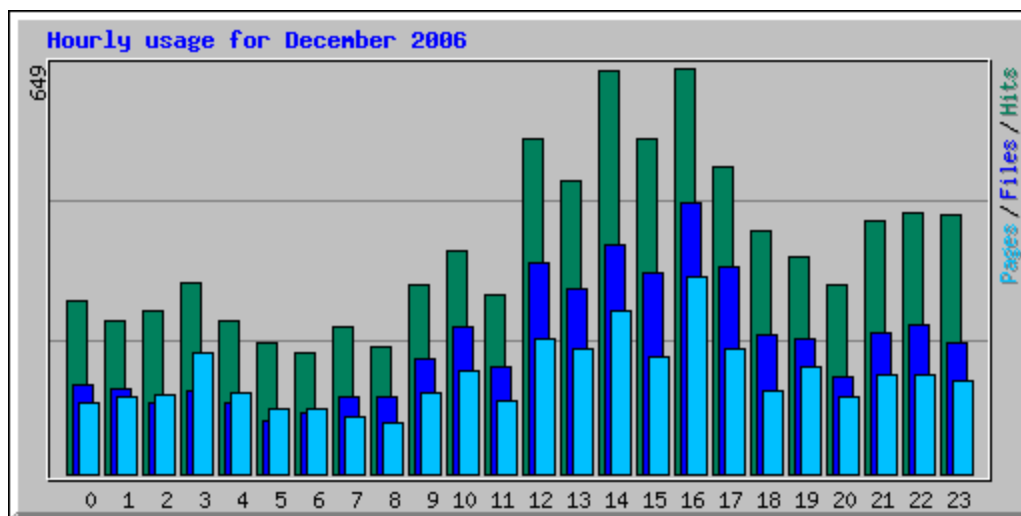

22	119	1.36%	61	1.22%	54	1.44%	49	2.56%	73	5.18%	1839	0.83%
23	151	1.73%	69	1.38%	51	1.36%	42	2.20%	66	4.68%	2502	1.14%
24	151	1.73%	54	1.08%	68	1.82%	43	2.25%	56	3.97%	3286	1.49%
25	259	2.97%	133	2.66%	137	3.66%	45	2.35%	62	4.40%	3977	1.80%
26	210	2.41%	86	1.72%	81	2.16%	42	2.20%	68	4.83%	2786	1.26%
27	162	1.86%	98	1.96%	53	1.42%	39	2.04%	52	3.69%	3905	1.77%
28	178	2.04%	90	1.80%	85	2.27%	49	2.56%	62	4.40%	2276	1.03%
29	211	2.42%	81	1.62%	104	2.78%	53	2.77%	75	5.32%	3302	1.50%
30	161	1.85%	100	2.00%	73	1.95%	46	2.40%	59	4.19%	3090	1.40%
31	292	3.35%	226	4.51%	212	5.66%	40	2.09%	43	3.05%	5819	2.64%

Hourly Statistics for December 2006												
Hour	Hits			Files			Pages			KBytes		
	Avg	Total		Avg	Total		Avg	Total	Avg	Total		
0	8	276	3.17%	4	141	2.82%	3	112	2.99%	398	12325	5.59%
1	7	245	2.81%	4	135	2.70%	4	124	3.31%	299	9284	4.21%
2	8	261	2.99%	3	113	2.26%	4	127	3.39%	195	6050	2.75%
3	9	306	3.51%	4	134	2.68%	6	192	5.13%	100	3102	1.41%
4	7	243	2.79%	3	114	2.28%	4	128	3.42%	113	3500	1.59%
5	6	210	2.41%	2	86	1.72%	3	104	2.78%	122	3787	1.72%
6	6	193	2.21%	3	97	1.94%	3	105	2.80%	114	3542	1.61%
7	7	235	2.70%	3	122	2.44%	2	90	2.40%	168	5204	2.36%
8	6	204	2.34%	4	124	2.48%	2	82	2.19%	121	3753	1.70%
9	9	302	3.46%	5	185	3.69%	4	128	3.42%	218	6756	3.07%
10	11	358	4.11%	7	236	4.71%	5	164	4.38%	262	8136	3.69%
11	9	287	3.29%	5	171	3.42%	3	118	3.15%	198	6146	2.79%
12	17	534	6.13%	10	337	6.73%	6	215	5.74%	232	7205	3.27%
13	15	468	5.37%	9	296	5.91%	6	200	5.34%	506	15695	7.12%
14	20	645	7.40%	11	366	7.31%	8	260	6.94%	455	14101	6.40%
15	17	534	6.13%	10	320	6.39%	6	188	5.02%	398	12327	5.59%