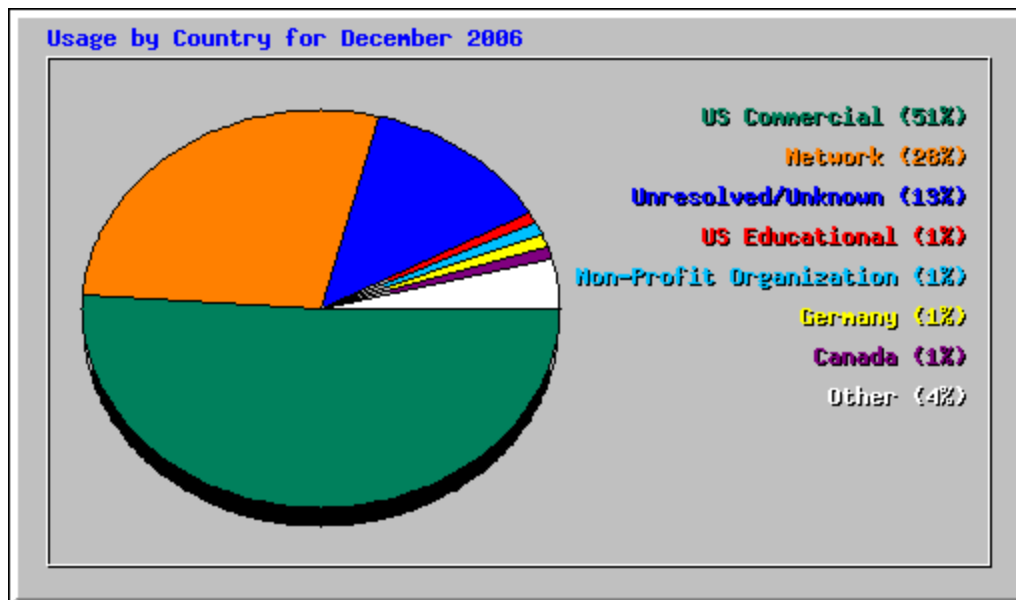

Top 30 of 47 Total Countries							
#	Hits		Files		KBytes		Country
1	4458	51.14%	2071	41.36%	100216	45.47%	US Commercial
2	2474	28.38%	1825	36.45%	77391	35.12%	Network
3	1142	13.10%	948	18.93%	25992	11.79%	Unresolved/Unknown
4	108	1.24%	92	1.84%	5440	2.47%	US Educational
5	61	0.70%	45	0.90%	1291	0.59%	Non-Profit Organization
6	61	0.70%	52	1.04%	759	0.34%	Germany
7	48	0.55%	35	0.70%	953	0.43%	Canada
8	41	0.47%	37	0.74%	967	0.44%	Italy
9	39	0.45%	31	0.62%	1751	0.79%	United Kingdom
10	38	0.44%	29	0.58%	1110	0.50%	United States
11	35	0.40%	33	0.66%	267	0.12%	China
12	30	0.34%	15	0.30%	8	0.00%	Seychelles
13	17	0.19%	11	0.22%	125	0.06%	Spain
14	15	0.17%	13	0.26%	178	0.08%	Australia
15	14	0.16%	6	0.12%	308	0.14%	New Zealand (Aotearoa)
16	12	0.14%	9	0.18%	278	0.13%	France
17	11	0.13%	11	0.22%	104	0.05%	Hungary
18	11	0.13%	11	0.22%	209	0.09%	Poland
19	10	0.11%	10	0.20%	304	0.14%	Greece
20	10	0.11%	10	0.20%	261	0.12%	Netherlands
21	10	0.11%	8	0.16%	138	0.06%	Russian Federation
22	7	0.08%	7	0.14%	420	0.19%	US Government
23	7	0.08%	3	0.06%	90	0.04%	Brazil
24	6	0.07%	5	0.10%	120	0.05%	Switzerland
25	6	0.07%	4	0.08%	183	0.08%	Sweden
26	5	0.06%	4	0.08%	150	0.07%	Czech Republic