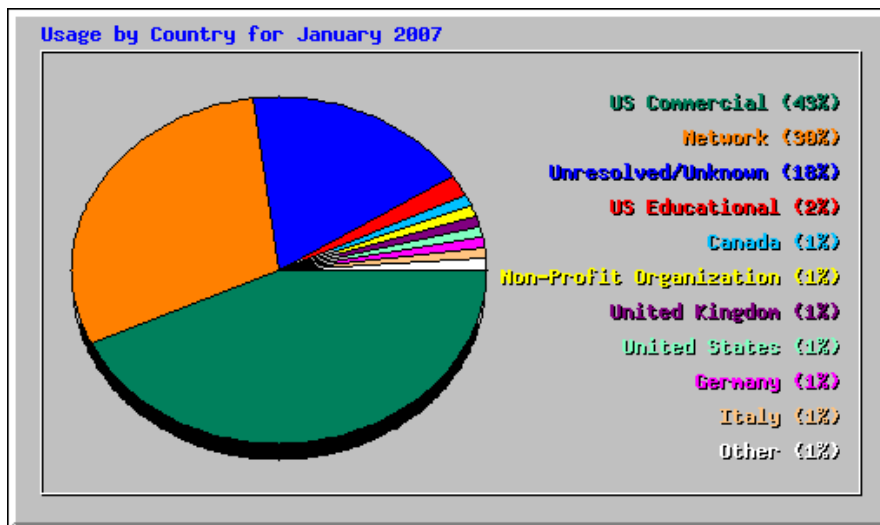

#	Hits		User Agent
1	1306	13.96%	Mozilla/5.0 (compatible; Yahoo! Slurp; http://help.yahoo.com/
2	1107	11.83%	Mozilla/4.0 (compatible; MSIE 6.0; Windows NT 5.1; SV1; .NET
3	878	9.38%	msnbot/1.0 (+http://search.msn.com/msnbot.htm)
4	732	7.82%	Mozilla/4.0 (compatible; MSIE 7.0; Windows NT 5.1; .NET CLR 1
5	557	5.95%	Mozilla/4.0 (compatible; MSIE 6.0; Windows NT 5.1; SV1)
6	345	3.69%	Mozilla/5.0 (Windows; U; Windows NT 5.1; en-US; rv:1.8.0.9) G
7	286	3.06%	Mozilla/5.0 (compatible; Googlebot/2.1; +http://www.google.co
8	254	2.71%	Mozilla/5.0 (Macintosh; U; PPC Mac OS X; en) AppleWebKit/418.
9	221	2.36%	msnbot-media/1.0 (+http://search.msn.com/msnbot.htm)
10	194	2.07%	Mozilla/5.0 (Windows; U; Windows NT 5.1; en-US; rv:1.8.1.1) G
11	179	1.91%	Mozilla/4.0 (compatible; MSIE 6.0; Windows XP)
12	155	1.66%	Mozilla/5.0 (Macintosh; U; Intel Mac OS X; en) AppleWebKit/41
13	153	1.63%	Mozilla/4.0 (compatible; MSIE 6.0; Windows NT 5.1)
14	128	1.37%	Mozilla/4.0 (compatible; MSIE 6.0; Windows NT 5.0)
15	121	1.29%	Mozilla/2.0 (compatible; Ask Jeeves/Teoma; +http://about.ask.

Top 30 of 58 Total Countries							
#	Hits		Files		KBytes		Country
1	3997	42.71%	2251	36.24%	100333	42.54%	US Commercial
2	2768	29.58%	2218	35.71%	68293	28.96%	Network
3	1663	17.77%	1400	22.54%	40091	17.00%	Unresolved/Unknown
4	160	1.71%	124	2.00%	5204	2.21%	US Educational
5	108	1.15%	97	1.56%	1967	0.83%	Canada
6	97	1.04%	65	1.05%	5650	2.40%	Non-Profit Organization
7	77	0.82%	56	0.90%	1945	0.82%	United Kingdom
8	59	0.63%	58	0.93%	2828	1.20%	United States
9	51	0.54%	39	0.63%	1142	0.48%	Germany
10	49	0.52%	43	0.69%	1380	0.59%	Italy
11	37	0.40%	34	0.55%	597	0.25%	Netherlands
12	29	0.31%	25	0.40%	395	0.17%	Denmark
13	23	0.25%	18	0.29%	1195	0.51%	US Military
14	22	0.24%	19	0.31%	344	0.15%	Australia
15	20	0.21%	10	0.16%	5	0.00%	Seychelles