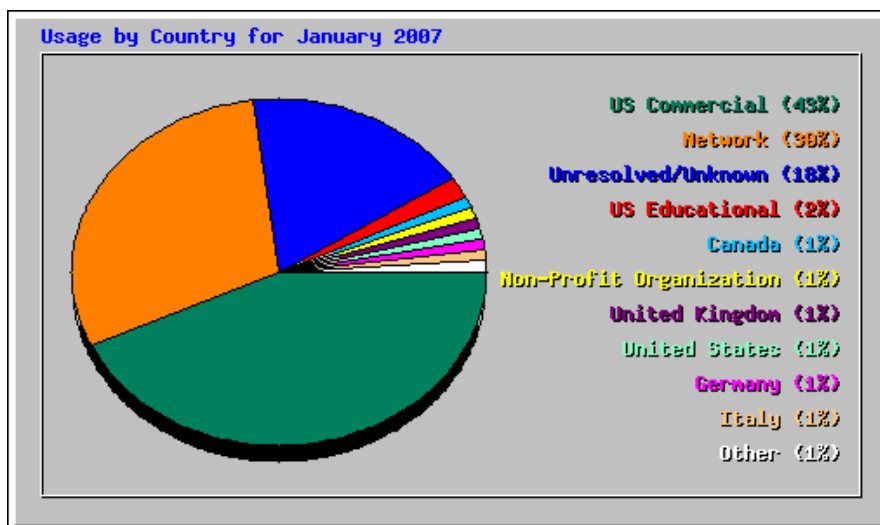

#	Hits		User Agent
1	1306	13.96%	Mozilla/5.0 (compatible; Yahoo! Slurp; http://help.yahoo.com/
2	1107	11.83%	Mozilla/4.0 (compatible; MSIE 6.0; Windows NT 5.1; SV1; .NET
3	878	9.38%	msnbot/1.0 (+http://search.msn.com/msnbot.htm)
4	732	7.82%	Mozilla/4.0 (compatible; MSIE 7.0; Windows NT 5.1; .NET CLR 1
5	557	5.95%	Mozilla/4.0 (compatible; MSIE 6.0; Windows NT 5.1; SV1)
6	345	3.69%	Mozilla/5.0 (Windows; U; Windows NT 5.1; en-US; rv:1.8.0.9) G
7	286	3.06%	Mozilla/5.0 (compatible; Googlebot/2.1; +http://www.google.co
8	254	2.71%	Mozilla/5.0 (Macintosh; U; PPC Mac OS X; en) AppleWebKit/418.
9	221	2.36%	msnbot-media/1.0 (+http://search.msn.com/msnbot.htm)
10	194	2.07%	Mozilla/5.0 (Windows; U; Windows NT 5.1; en-US; rv:1.8.1.1) G
11	179	1.91%	Mozilla/4.0 (compatible; MSIE 6.0; Windows XP)
12	155	1.66%	Mozilla/5.0 (Macintosh; U; Intel Mac OS X; en) AppleWebKit/41
13	153	1.63%	Mozilla/4.0 (compatible; MSIE 6.0; Windows NT 5.1)
14	128	1.37%	Mozilla/4.0 (compatible; MSIE 6.0; Windows NT 5.0)
15	121	1.29%	Mozilla/2.0 (compatible; Ask Jeeves/Teoma; +http://about.ask.

Top 30 of 58 Total Countries							
#	Hits		Files		KBytes		Country
1	3997	42.71%	2251	36.24%	100333	42.54%	US Commercial
2	2768	29.58%	2218	35.71%	68293	28.96%	Network
3	1663	17.77%	1400	22.54%	40091	17.00%	Unresolved/Unknown
4	160	1.71%	124	2.00%	5204	2.21%	US Educational
5	108	1.15%	97	1.56%	1967	0.83%	Canada
6	97	1.04%	65	1.05%	5650	2.40%	Non-Profit Organization
7	77	0.82%	56	0.90%	1945	0.82%	United Kingdom
8	59	0.63%	58	0.93%	2828	1.20%	United States
9	51	0.54%	39	0.63%	1142	0.48%	Germany
10	49	0.52%	43	0.69%	1380	0.59%	Italy
11	37	0.40%	34	0.55%	597	0.25%	Netherlands
12	29	0.31%	25	0.40%	395	0.17%	Denmark
13	23	0.25%	18	0.29%	1195	0.51%	US Military
14	22	0.24%	19	0.31%	344	0.15%	Australia
15	20	0.21%	10	0.16%	5	0.00%	Seychelles