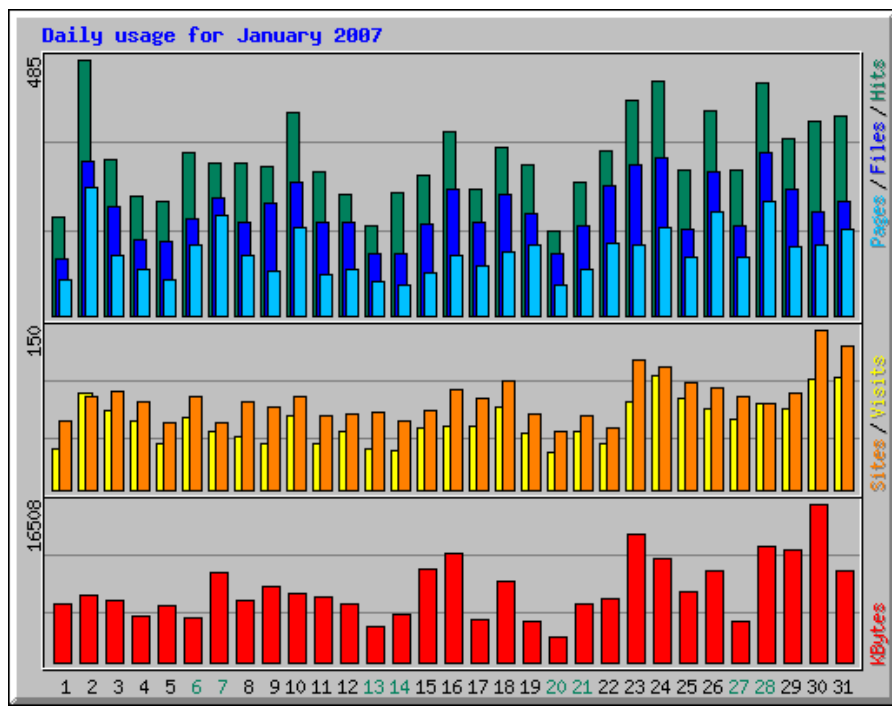

Usage Statistics for northshorechoral.com

Summary Period: January 2007

Generated 01-Feb-2007 00:19 EST

[\[Daily Statistics\]](#) [\[Hourly Statistics\]](#) [\[URLs\]](#) [\[Entry\]](#) [\[Exit\]](#) [\[Sites\]](#) [\[Referrers\]](#) [\[Search\]](#) [\[Agents\]](#) [\[Countries\]](#)

| Monthly Statistics for January 2007 | | |
|-------------------------------------|--------|-------|
| Total Hits | 9358 | |
| Total Files | 6211 | |
| Total Pages | 3737 | |
| Total Visits | 1993 | |
| Total KBytes | 235846 | |
| Total Unique Sites | 1559 | |
| Total Unique URLs | 202 | |
| Total Unique Referrers | 256 | |
| Total Unique User Agents | 279 | |
| | Avg | Max |
| Hits per Hour | 12 | 80 |
| Hits per Day | 301 | 485 |
| Files per Day | 200 | 309 |
| Pages per Day | 120 | 242 |
| Visits per Day | 64 | 106 |
| KBytes per Day | 7608 | 16508 |
| Hits by Response Code | | |
| Code 200 - OK | 6211 | |
| Code 206 - Partial Content | 407 | |
| Code 301 - Moved Permanently | 5 | |
| Code 302 - Found | 7 | |
| Code 304 - Not Modified | 943 | |
| Code 404 - Not Found | 1785 | |