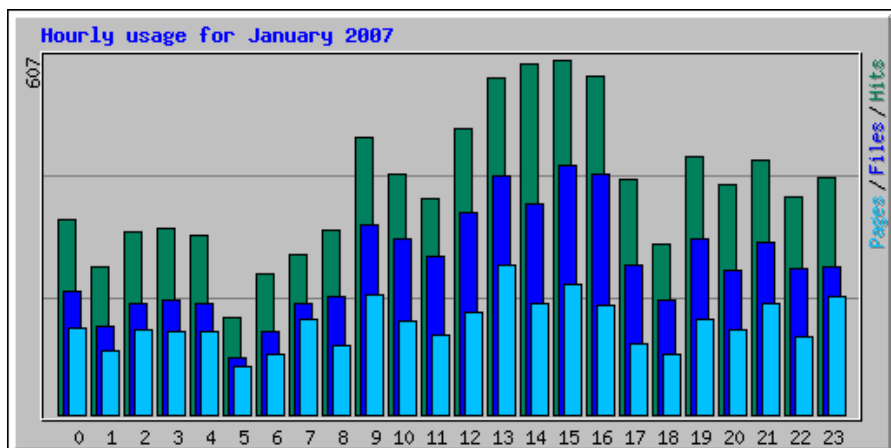

29	335	3.58%	238	3.83%	130	3.48%	76	3.81%	90	5.77%	11783	5.00%
30	367	3.92%	197	3.17%	134	3.59%	104	5.22%	150	9.62%	16508	7.00%
31	378	4.04%	215	3.46%	164	4.39%	105	5.27%	135	8.66%	9440	4.00%

Hourly Statistics for January 2007

Hour	Hits			Files			Pages			KBytes		
	Avg	Total		Avg	Total		Avg	Total		Avg	Total	
0	10	333	3.56%	6	210	3.38%	4	148	3.96%	369	11450	4.86%
1	8	253	2.70%	4	151	2.43%	3	110	2.94%	220	6827	2.89%
2	10	311	3.32%	6	190	3.06%	4	144	3.85%	206	6393	2.71%
3	10	317	3.39%	6	196	3.16%	4	142	3.80%	452	14025	5.95%
4	9	306	3.27%	6	190	3.06%	4	141	3.77%	216	6693	2.84%
5	5	165	1.76%	3	96	1.55%	2	81	2.17%	81	2523	1.07%
6	7	240	2.56%	4	143	2.30%	3	102	2.73%	298	9246	3.92%
7	8	273	2.92%	6	190	3.06%	5	164	4.39%	187	5803	2.46%
8	10	315	3.37%	6	201	3.24%	3	117	3.13%	311	9632	4.08%
9	15	473	5.05%	10	325	5.23%	6	205	5.49%	439	13601	5.77%
10	13	412	4.40%	9	300	4.83%	5	159	4.25%	273	8466	3.59%
11	11	369	3.94%	8	270	4.35%	4	136	3.64%	269	8331	3.53%
12	15	490	5.24%	11	346	5.57%	5	174	4.66%	383	11860	5.03%
13	18	576	6.16%	13	409	6.59%	8	256	6.85%	456	14146	6.00%
14	19	600	6.41%	11	359	5.78%	6	190	5.08%	434	13465	5.71%
15	19	607	6.49%	13	427	6.87%	7	224	5.99%	499	15465	6.56%
16	18	578	6.18%	13	411	6.62%	6	188	5.03%	554	17159	7.28%
17	12	401	4.29%	8	255	4.11%	3	121	3.24%	298	9248	3.92%
18	9	292	3.12%	6	197	3.17%	3	102	2.73%	279	8657	3.67%
19	14	442	4.72%	9	302	4.86%	5	162	4.34%	258	7991	3.39%
20	12	394	4.21%	7	246	3.96%	4	145	3.88%	238	7382	3.13%
21	14	434	4.64%	9	295	4.75%	6	190	5.08%	221	6866	2.91%
22	11	371	3.96%	8	250	4.03%	4	134	3.59%	359	11134	4.72%
23	13	406	4.34%	8	252	4.06%	6	202	5.41%	306	9482	4.02%

Top 30 of 202 Total URLs

#	Hits	KBytes	URL
1	923	9.86%	3471 1.47% /