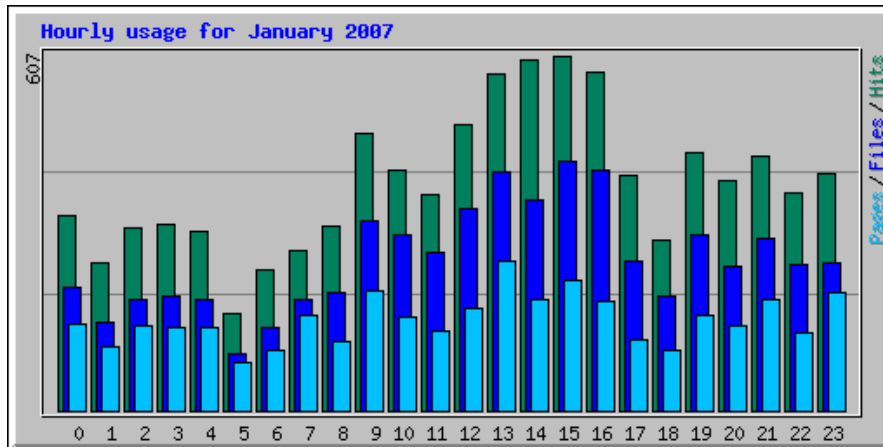

29	335	3.58%	238	3.83%	130	3.48%	76	3.81%	90	5.77%	11783	5.00%
30	367	3.92%	197	3.17%	134	3.59%	104	5.22%	150	9.62%	16508	7.00%
31	378	4.04%	215	3.46%	164	4.39%	105	5.27%	135	8.66%	9440	4.00%

Hourly Statistics for January 2007

Hour	Hits			Files			Pages			KBytes		
	Avg	Total		Avg	Total		Avg	Total		Avg	Total	
0	10	333	3.56%	6	210	3.38%	4	148	3.96%	369	11450	4.86%
1	8	253	2.70%	4	151	2.43%	3	110	2.94%	220	6827	2.89%
2	10	311	3.32%	6	190	3.06%	4	144	3.85%	206	6393	2.71%
3	10	317	3.39%	6	196	3.16%	4	142	3.80%	452	14025	5.95%
4	9	306	3.27%	6	190	3.06%	4	141	3.77%	216	6693	2.84%
5	5	165	1.76%	3	96	1.55%	2	81	2.17%	81	2523	1.07%
6	7	240	2.56%	4	143	2.30%	3	102	2.73%	298	9246	3.92%
7	8	273	2.92%	6	190	3.06%	5	164	4.39%	187	5803	2.46%
8	10	315	3.37%	6	201	3.24%	3	117	3.13%	311	9632	4.08%
9	15	473	5.05%	10	325	5.23%	6	205	5.49%	439	13601	5.77%
10	13	412	4.40%	9	300	4.83%	5	159	4.25%	273	8466	3.59%
11	11	369	3.94%	8	270	4.35%	4	136	3.64%	269	8331	3.53%
12	15	490	5.24%	11	346	5.57%	5	174	4.66%	383	11860	5.03%
13	18	576	6.16%	13	409	6.59%	8	256	6.85%	456	14146	6.00%
14	19	600	6.41%	11	359	5.78%	6	190	5.08%	434	13465	5.71%
15	19	607	6.49%	13	427	6.87%	7	224	5.99%	499	15465	6.56%
16	18	578	6.18%	13	411	6.62%	6	188	5.03%	554	17159	7.28%
17	12	401	4.29%	8	255	4.11%	3	121	3.24%	298	9248	3.92%
18	9	292	3.12%	6	197	3.17%	3	102	2.73%	279	8657	3.67%
19	14	442	4.72%	9	302	4.86%	5	162	4.34%	258	7991	3.39%
20	12	394	4.21%	7	246	3.96%	4	145	3.88%	238	7382	3.13%
21	14	434	4.64%	9	295	4.75%	6	190	5.08%	221	6866	2.91%
22	11	371	3.96%	8	250	4.03%	4	134	3.59%	359	11134	4.72%
23	13	406	4.34%	8	252	4.06%	6	202	5.41%	306	9482	4.02%

Top 30 of 202 Total URLs

#	Hits	KBytes	URL
1	923	9.86%	3471