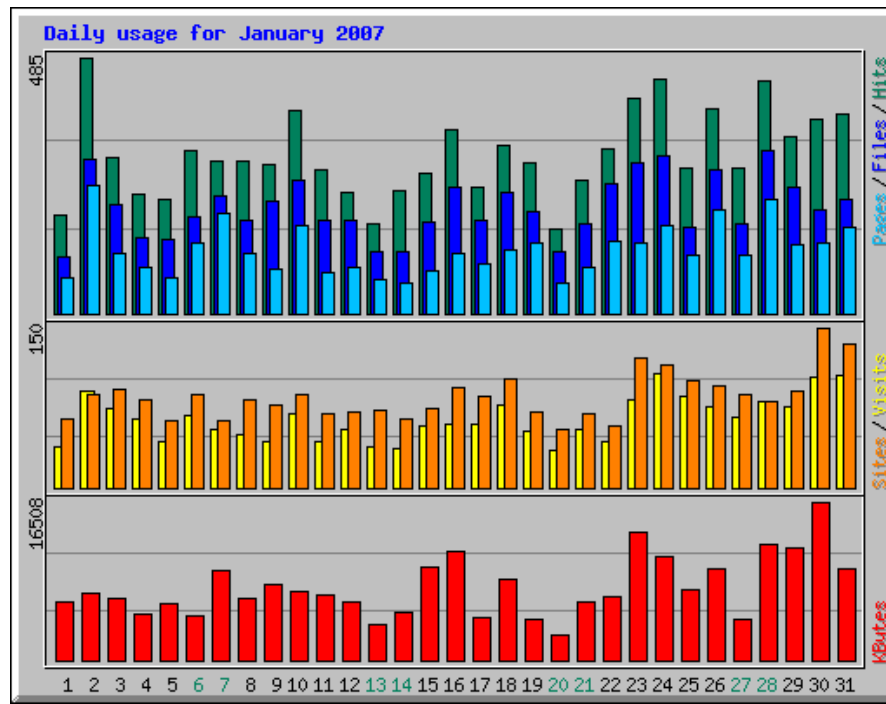

# Usage Statistics for northshorechoral.com

Summary Period: January 2007

Generated 01-Feb-2007 00:19 EST

[\[Daily Statistics\]](#) [\[Hourly Statistics\]](#) [\[URLs\]](#) [\[Entry\]](#) [\[Exit\]](#) [\[Sites\]](#) [\[Referrers\]](#) [\[Search\]](#) [\[Agents\]](#) [\[Countries\]](#)

Monthly Statistics for January 2007		
Total Hits	9358	
Total Files	6211	
Total Pages	3737	
Total Visits	1993	
Total KBytes	235846	
Total Unique Sites	1559	
Total Unique URLs	202	
Total Unique Referrers	256	
Total Unique User Agents	279	
	Avg	Max
Hits per Hour	12	80
Hits per Day	301	485
Files per Day	200	309
Pages per Day	120	242
Visits per Day	64	106
KBytes per Day	7608	16508
Hits by Response Code		
Code 200 - OK	6211	
Code 206 - Partial Content	407	
Code 301 - Moved Permanently	5	
Code 302 - Found	7	
Code 304 - Not Modified	943	
Code 404 - Not Found	1785	