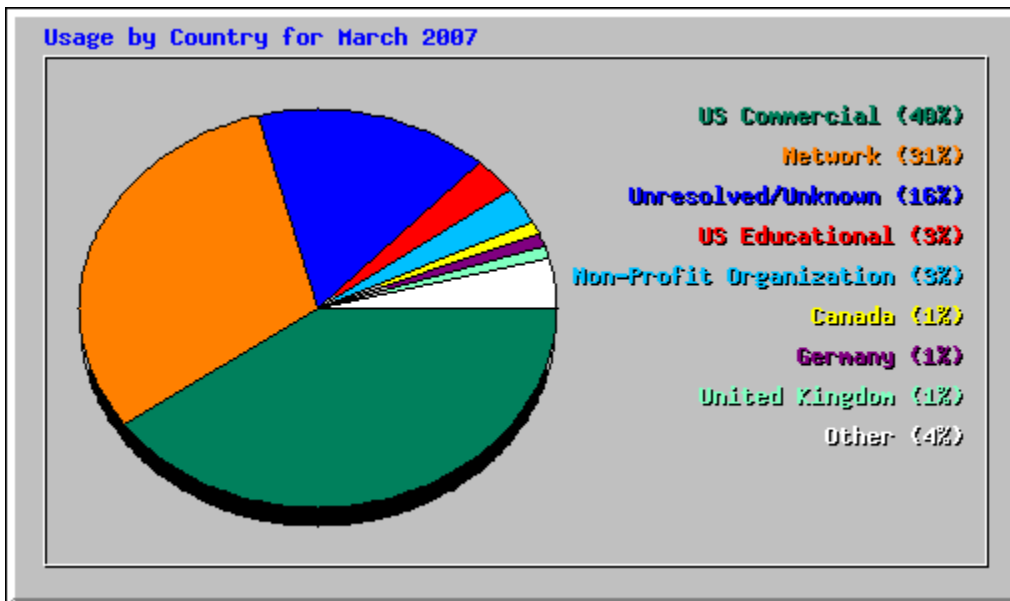

5	377	3.31%	Mozilla/5.0 (Windows; U; Windows NT 5.1; en-US; rv:1.8.0.10)
6	340	2.99%	Mozilla/5.0 (Windows; U; Windows NT 5.1; en-US; rv:1.8.1.2) G
7	289	2.54%	Mozilla/5.0 (Macintosh; U; PPC Mac OS X; en) AppleWebKit/418.
8	287	2.52%	Mozilla/4.0 (compatible; MSIE 6.0; Windows NT 5.1; SV1; InfoP
9	282	2.48%	Mozilla/5.0 (compatible; Googlebot/2.1; +http://www.google.co
10	276	2.43%	msnbot-media/1.0 (+http://search.msn.com/msnbot.htm)
11	255	2.24%	Mozilla/4.0 (compatible; MSIE 7.0; Windows NT 5.1)
12	197	1.73%	Mozilla/4.0 (compatible; MSIE 6.0; Windows NT 5.1; SV1)
13	173	1.52%	Mozilla/4.0 (compatible; MSIE 6.0; Windows XP)
14	169	1.49%	Mozilla/5.0 (Macintosh; U; Intel Mac OS X; en) AppleWebKit/41
15	125	1.10%	LinkWalker/2.0

Top 30 of 57 Total Countries							
#	Hits		Files		KBytes		Country
1	4553	40.03%	2609	35.89%	125824	42.24%	US Commercial
2	3532	31.05%	2727	37.52%	91926	30.86%	Network
3	1868	16.42%	1450	19.95%	47755	16.03%	Unresolved/Unknown
4	350	3.08%	277	3.81%	8244	2.77%	US Educational
5	318	2.80%	292	4.02%	4010	1.35%	Non-Profit Organization
6	153	1.35%	106	1.46%	4531	1.52%	Canada
7	74	0.65%	57	0.78%	1452	0.49%	Germany
8	68	0.60%	60	0.83%	2356	0.79%	United Kingdom
9	52	0.46%	39	0.54%	1060	0.36%	Netherlands
10	35	0.31%	32	0.44%	764	0.26%	United States
11	34	0.30%	32	0.44%	945	0.32%	Italy
12	25	0.22%	23	0.32%	377	0.13%	Israel
13	22	0.19%	11	0.15%	6	0.00%	Seychelles
14	19	0.17%	9	0.12%	131	0.04%	Argentina