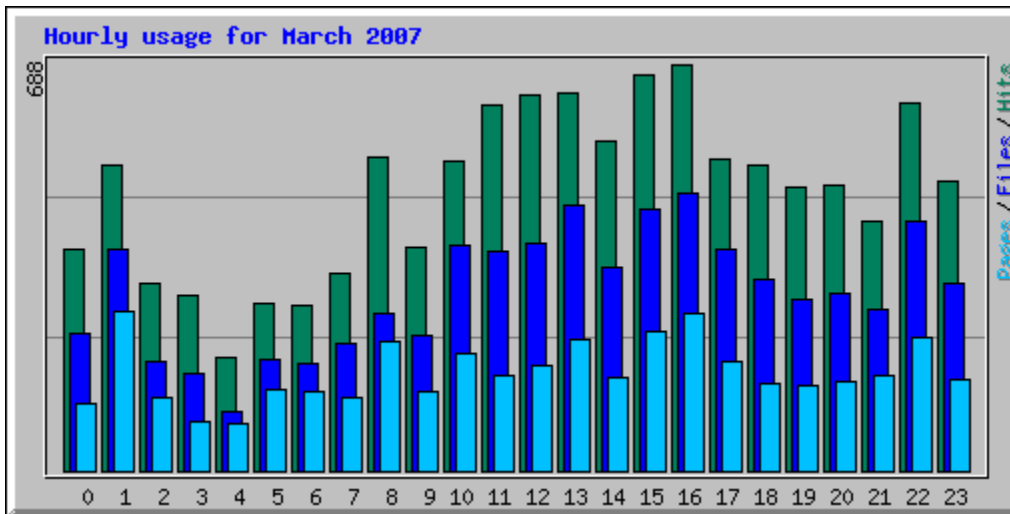

22	365	3.21%	236	3.25%	171	4.27%	61	3.02%	93	5.12%	13126	4.41%
23	439	3.86%	321	4.42%	242	6.04%	52	2.58%	75	4.13%	6251	2.10%
24	164	1.44%	89	1.22%	59	1.47%	46	2.28%	56	3.08%	3593	1.21%
25	210	1.85%	123	1.69%	64	1.60%	44	2.18%	69	3.80%	3442	1.16%
26	370	3.25%	247	3.40%	113	2.82%	76	3.77%	120	6.60%	11679	3.92%
27	383	3.37%	269	3.70%	146	3.64%	75	3.72%	119	6.55%	6522	2.19%
28	291	2.56%	178	2.45%	92	2.29%	52	2.58%	93	5.12%	8389	2.82%
29	330	2.90%	236	3.25%	123	3.07%	54	2.68%	87	4.79%	15243	5.12%
30	384	3.38%	261	3.59%	122	3.04%	64	3.17%	102	5.61%	11488	3.86%
31	196	1.72%	133	1.83%	67	1.67%	56	2.78%	86	4.73%	6320	2.12%

Hourly Statistics for March 2007												
Hour	Hits			Files			Pages			KBytes		
	Avg	Total		Avg	Total		Avg	Total		Avg	Total	
0	12	376	3.31%	7	231	3.18%	3	114	2.84%	331	10270	3.45%
1	16	517	4.55%	12	374	5.15%	8	271	6.76%	329	10196	3.42%
2	10	316	2.78%	5	184	2.53%	4	124	3.09%	295	9152	3.07%
3	9	296	2.60%	5	163	2.24%	2	83	2.07%	374	11603	3.90%
4	6	193	1.70%	3	99	1.36%	2	78	1.95%	191	5927	1.99%
5	9	284	2.50%	6	188	2.59%	4	138	3.44%	248	7689	2.58%
6	9	280	2.46%	5	180	2.48%	4	135	3.37%	251	7795	2.62%
7	10	335	2.95%	6	216	2.97%	4	125	3.12%	252	7800	2.62%
8	17	532	4.68%	8	265	3.65%	7	219	5.46%	285	8823	2.96%
9	12	377	3.31%	7	229	3.15%	4	135	3.37%	235	7286	2.45%
10	16	524	4.61%	12	381	5.24%	6	198	4.94%	579	17940	6.02%
11	20	620	5.45%	12	372	5.12%	5	162	4.04%	500	15491	5.20%
12	20	635	5.58%	12	385	5.30%	5	179	4.46%	699	21665	7.27%
13	20	639	5.62%	14	449	6.18%	7	222	5.54%	502	15557	5.22%
14	17	556	4.89%	11	343	4.72%	5	159	3.97%	311	9630	3.23%
15	21	669	5.88%	14	442	6.08%	7	235	5.86%	794	24625	8.27%