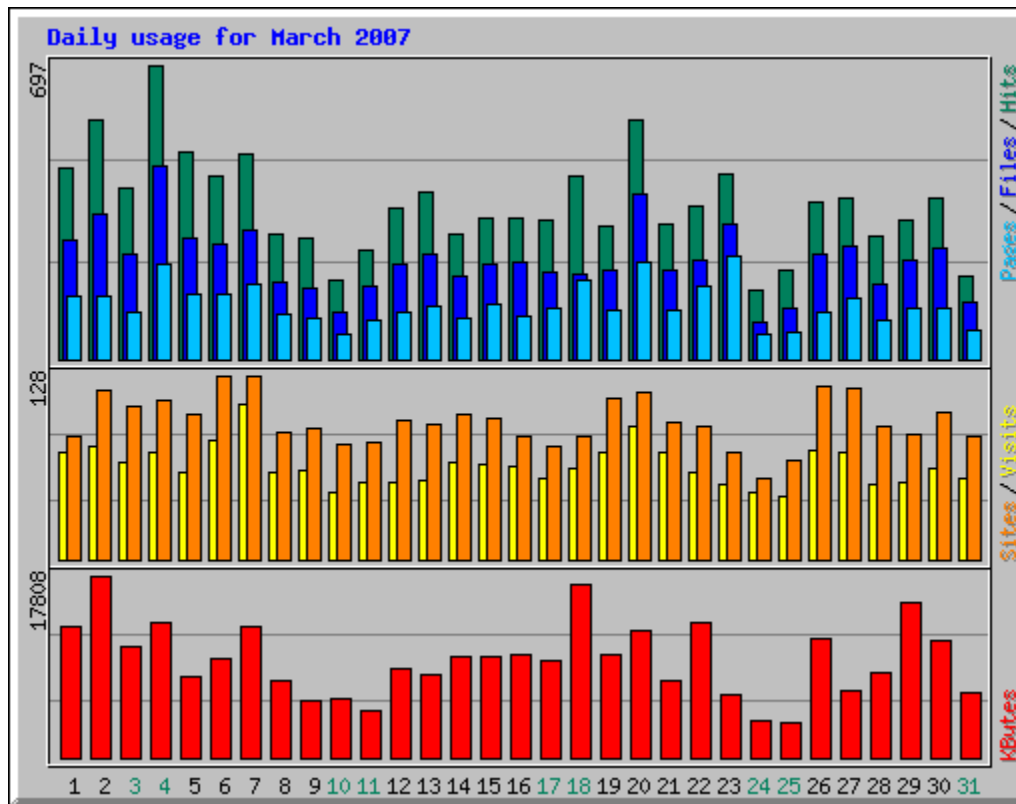

Usage Statistics for northshorechoral.com

Summary Period: March 2007

Generated 01-Apr-2007 11:01 EDT

[\[Daily Statistics\]](#) [\[Hourly Statistics\]](#) [\[URLs\]](#) [\[Entry\]](#) [\[Exit\]](#) [\[Sites\]](#) [\[Referrers\]](#) [\[Search\]](#) [\[Users\]](#) [\[Agents\]](#) [\[Countries\]](#)

Monthly Statistics for March 2007		
Total Hits	11375	
Total Files	7269	
Total Pages	4009	
Total Visits	2017	
Total KBytes	297885	
Total Unique Sites	1817	
Total Unique URLs	200	
Total Unique Referrers	230	
Total Unique Usernames	1	
Total Unique User Agents	349	
	Avg	Max
Hits per Hour	15	247
Hits per Day	366	697
Files per Day	234	457
Pages per Day	129	242
Visits per Day	65	108
KBytes per Day	9609	17808
Hits by Response Code		
Code 200 - OK	7269	
Code 206 - Partial Content	686	
Code 301 - Moved Permanently	3	
Code 302 - Found	14	
Code 304 - Not Modified	1120	
Code 401 - Unauthorized	5	
Code 403 - Forbidden	1	
Code 404 - Not Found	2277	