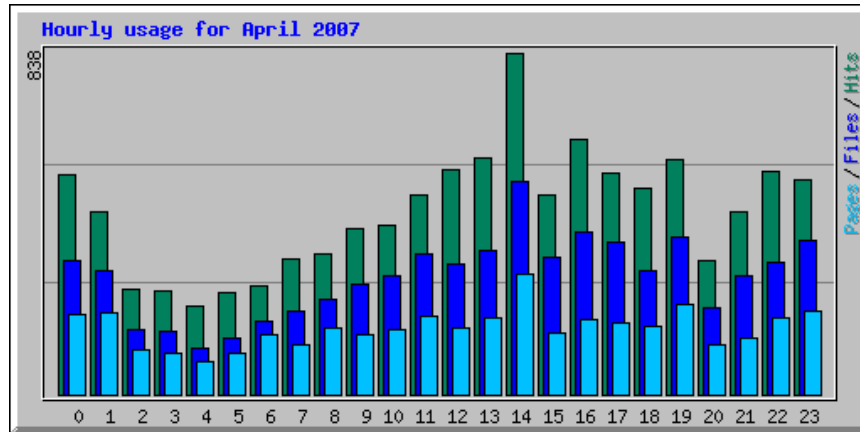

Hourly Statistics for April 2007												
Hour	Hits			Files			Pages			KBytes		
	Avg	Total	%	Avg	Total	%	Avg	Total	%	Avg	Total	%
0	17	539	5.00%	11	330	4.76%	6	197	5.04%	400	11991	4.26%
1	14	448	4.16%	10	304	4.39%	6	199	5.09%	402	12047	4.28%
2	8	260	2.41%	5	158	2.28%	3	108	2.76%	304	9124	3.24%
3	8	254	2.36%	5	153	2.21%	3	103	2.63%	218	6550	2.33%
4	7	217	2.01%	3	114	1.65%	2	79	2.02%	131	3939	1.40%
5	8	250	2.32%	4	138	1.99%	3	100	2.56%	191	5719	2.03%
6	8	267	2.48%	6	181	2.61%	4	146	3.73%	151	4521	1.61%
7	11	333	3.09%	6	205	2.96%	4	121	3.09%	320	9589	3.41%
8	11	343	3.18%	7	234	3.38%	5	165	4.22%	307	9197	3.27%
9	13	408	3.78%	9	271	3.91%	4	145	3.71%	361	10817	3.85%
10	13	415	3.85%	9	289	4.17%	5	159	4.07%	310	9305	3.31%
11	16	491	4.55%	11	343	4.95%	6	192	4.91%	440	13208	4.70%
12	18	550	5.10%	10	321	4.63%	5	161	4.12%	453	13603	4.84%
13	19	580	5.38%	11	354	5.11%	6	188	4.81%	677	20308	7.22%
14	27	838	7.77%	17	524	7.57%	9	296	7.57%	770	23092	8.21%
15	16	489	4.54%	11	338	4.88%	4	149	3.81%	531	15942	5.67%
16	20	627	5.82%	13	398	5.75%	6	184	4.70%	490	14704	5.23%
17	18	541	5.02%	12	373	5.39%	5	177	4.53%	549	16477	5.86%
18	16	506	4.69%	10	305	4.40%	5	166	4.24%	336	10081	3.58%
19	19	576	5.34%	12	388	5.60%	7	221	5.65%	416	12474	4.44%
20	10	327	3.03%	7	211	3.05%	4	123	3.14%	243	7293	2.59%
21	14	446	4.14%	9	289	4.17%	4	140	3.58%	445	13348	4.75%
22	18	549	5.09%	10	326	4.71%	6	189	4.83%	494	14835	5.27%
23	17	526	4.88%	12	379	5.47%	6	203	5.19%	436	13088	4.65%

Top 30 of 197 Total URLs					
#	Hits	%	KBytes	%	URL
1	943	8.75%	3360	1.19%	/
2	517	4.80%	24475	8.70%	/seasons/05-06/CarminaBuranaTextandTranslation.pdf
3	429	3.98%	7076	2.52%	/images/logo2.jpg
4	406	3.77%	239	0.09%	/Templates/nscs1.css
5	400	3.71%	4705	1.67%	/images/iaclogo.jpg
6	293	2.72%	8014	2.85%	/images/bacon.gif
7	260	2.41%	14141	5.03%	/seasons/06-07/NSCS Pgm 03-2007.pdf