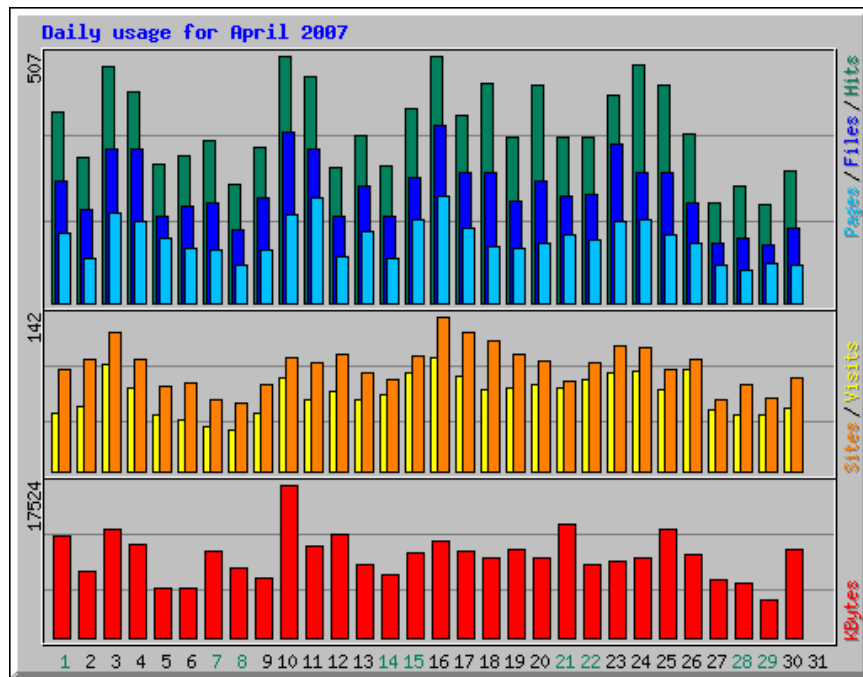

Usage Statistics for northshorechoral.com

Summary Period: April 2007
Generated 01-May-2007 20:58 EDT

[\[Daily Statistics\]](#) [\[Hourly Statistics\]](#) [\[URLs\]](#) [\[Entry\]](#) [\[Exit\]](#) [\[Sites\]](#) [\[Referrers\]](#) [\[Search\]](#) [\[Agents\]](#) [\[Countries\]](#)

Monthly Statistics for April 2007		
Total Hits	10780	
Total Files	6926	
Total Pages	3911	
Total Visits	2121	
Total KBytes	281254	
Total Unique Sites	1780	
Total Unique URLs	197	
Total Unique Referrers	244	
Total Unique User Agents	350	
	Avg	Max
Hits per Hour	14	121
Hits per Day	359	507
Files per Day	230	363
Pages per Day	130	219
Visits per Day	70	104
KBytes per Day	9375	17524
Hits by Response Code		
Code 200 - OK	6926	
Code 206 - Partial Content	763	
Code 301 - Moved Permanently	3	
Code 302 - Found	8	
Code 304 - Not Modified	839	
Code 400 - Bad Request	2	
Code 404 - Not Found	2233	
Code 405 - Method Not Allowed	6	