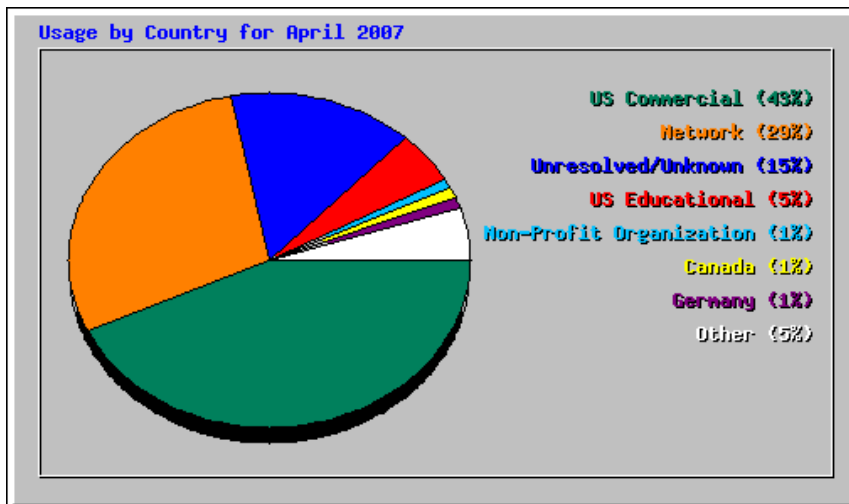

13	2	0.69%	aaron copland
14	2	0.69%	accompanist chicago
15	2	0.69%	beethoven choral fantasy program notes
16	2	0.69%	box office manager job description
17	2	0.69%	cello%2blog
18	2	0.69%	chorale cassel
19	2	0.69%	esterhazy estate
20	2	0.69%	evanston choral society

Top 15 of 350 Total User Agents			
#	Hits		User Agent
1	1370	12.71%	Mozilla/4.0 (compatible; MSIE 6.0; Windows NT 5.1; SV1; .NET
2	1225	11.36%	msnbot/1.0 (+http://search.msn.com/msnbot.htm)
3	1116	10.35%	Mozilla/4.0 (compatible; MSIE 7.0; Windows NT 5.1; .NET CLR 1
4	861	7.99%	Mozilla/5.0 (compatible; Yahoo! Slurp; http://help.yahoo.com/
5	473	4.39%	Mozilla/5.0 (Windows; U; Windows NT 5.1; en-US; rv:1.8.1.3) G
6	407	3.78%	SBIder/SBIder-0.8.2-dev (http://www.sitesell.com/sbider.html)
7	372	3.45%	Mozilla/5.0 (Windows; U; Windows NT 5.1; en-US; rv:1.8.0.11)
8	297	2.76%	msnbot-media/1.0 (+http://search.msn.com/msnbot.htm)
9	259	2.40%	Mozilla/5.0 (compatible; Googlebot/2.1; +http://www.google.co
10	254	2.36%	Mozilla/4.0 (compatible; MSIE 7.0; Windows NT 5.1)
11	193	1.79%	Mozilla/4.0 (compatible; MSIE 6.0; Windows NT 5.0)
12	187	1.73%	Mozilla/4.0 (compatible; MSIE 6.0; Windows NT 5.1; SV1)
13	177	1.64%	Mozilla/4.0 (compatible; MSIE 6.0; Windows XP)
14	177	1.64%	Mozilla/5.0 (Macintosh; U; PPC Mac OS X; en) AppleWebKit/419
15	127	1.18%	Mozilla/4.0 (compatible; MSIE 6.0; Windows NT 5.1)

Top 30 of 56 Total Countries							
#	Hits		Files		KBytes		Country
1	4677	43.39%	2709	39.11%	121682	43.26%	US Commercial
2	3118	28.92%	2501	36.11%	81866	29.11%	Network
3	1626	15.08%	1383	19.97%	41758	14.85%	Unresolved/Unknown
4	489	4.54%	368	5.31%	9934	3.53%	US Educational
5	158	1.47%	133	1.92%	7493	2.66%	Non-Profit Organization
6	112	1.04%	102	1.47%	1852	0.66%	Canada