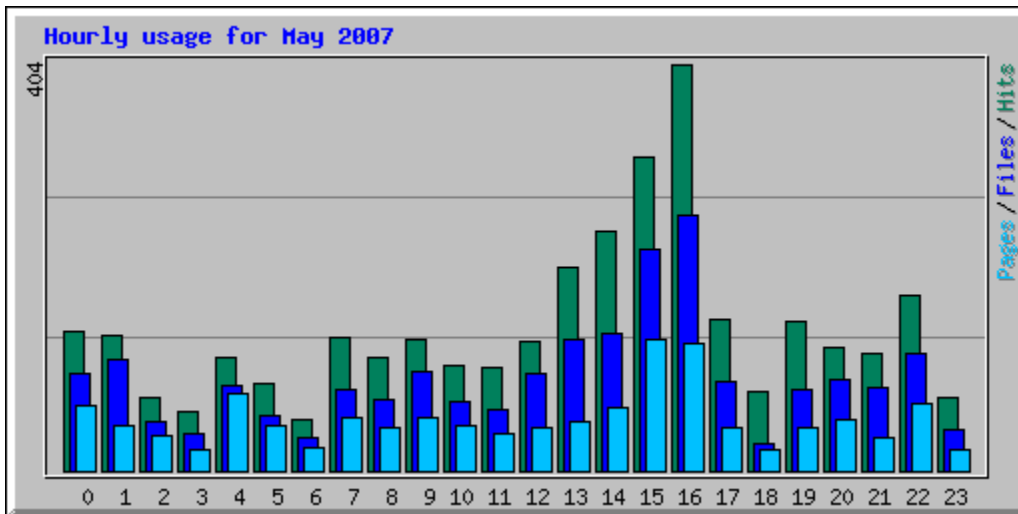

22	0	0.00%	0	0.00%	0	0.00%	0	0.00%	0	0.00%	0	0.00%
23	583	17.23%	301	13.66%	165	13.50%	39	5.95%	61	9.67%	12246	15.45%
24	356	10.52%	281	12.75%	158	12.93%	52	7.93%	70	11.09%	8832	11.14%
25	214	6.32%	173	7.85%	67	5.48%	43	6.55%	61	9.67%	10137	12.79%
26	153	4.52%	118	5.35%	52	4.26%	41	6.25%	57	9.03%	3884	4.90%
27	189	5.59%	138	6.26%	91	7.45%	46	7.01%	62	9.83%	3647	4.60%
28	274	8.10%	191	8.67%	119	9.74%	64	9.76%	78	12.36%	4522	5.70%
29	59	1.74%	44	2.00%	21	1.72%	13	1.98%	16	2.54%	1264	1.59%

Hourly Statistics for May 2007												
Hour	Hits			Files			Pages			KBytes		
	Avg	Total		Avg	Total		Avg	Total		Avg	Total	
0	4	139	4.11%	3	97	4.40%	2	65	5.32%	258	7470	9.42%
1	4	135	3.99%	3	110	4.99%	1	45	3.68%	70	2016	2.54%
2	2	72	2.13%	1	49	2.22%	1	34	2.78%	39	1129	1.42%
3	2	59	1.74%	1	37	1.68%	0	20	1.64%	110	3197	4.03%
4	3	112	3.31%	2	84	3.81%	2	76	6.22%	42	1226	1.55%
5	3	87	2.57%	1	55	2.50%	1	45	3.68%	53	1525	1.92%
6	1	50	1.48%	1	32	1.45%	0	22	1.80%	24	688	0.87%
7	4	132	3.90%	2	81	3.68%	1	53	4.34%	63	1826	2.30%
8	3	113	3.34%	2	71	3.22%	1	43	3.52%	59	1714	2.16%
9	4	131	3.87%	3	99	4.49%	1	52	4.26%	98	2835	3.58%
10	3	105	3.10%	2	69	3.13%	1	45	3.68%	57	1654	2.09%
11	3	102	3.01%	2	60	2.72%	1	36	2.95%	82	2391	3.02%
12	4	128	3.78%	3	97	4.40%	1	42	3.44%	87	2523	3.18%
13	6	202	5.97%	4	130	5.90%	1	49	4.01%	254	7370	9.30%
14	8	238	7.03%	4	136	6.17%	2	62	5.07%	238	6911	8.72%
15	10	312	9.22%	7	219	9.94%	4	130	10.64%	153	4426	5.58%
16	13	404	11.94%	8	253	11.48%	4	126	10.31%	303	8779	11.07%
17	5	150	4.43%	3	88	3.99%	1	42	3.44%	117	3407	4.30%