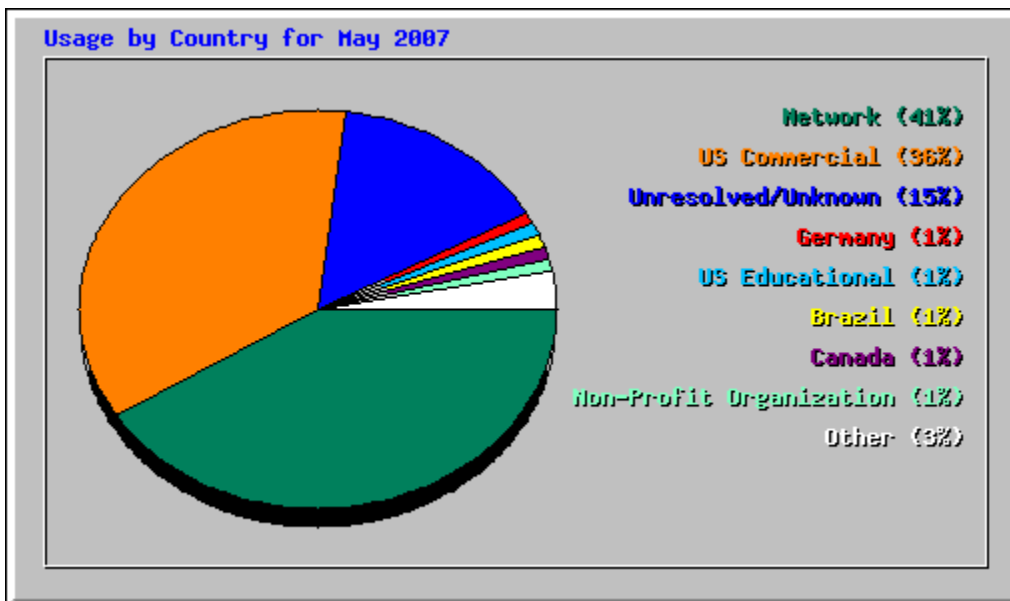

14	1	1.15%	%22len%22 sharon
15	1	1.15%	3637 golf road illinois
16	1	1.15%	allison ann peterson
17	1	1.15%	box office treasurer job description
18	1	1.15%	brahms liebeslieder free mp3
19	1	1.15%	choral societies
20	1	1.15%	choral society brochure

Top 15 of 164 Total User Agents			
#	Hits		User Agent
1	477	14.10%	Mozilla/4.0 (compatible; MSIE 6.0; Windows NT 5.1; SV1; .NET
2	469	13.86%	msnbot/1.0 (+http://search.msn.com/msnbot.htm)
3	369	10.90%	Mozilla/4.0 (compatible; MSIE 7.0; Windows NT 5.1; .NET CLR 1
4	335	9.90%	Mozilla/5.0 (compatible; Yahoo! Slurp; http://help.yahoo.com/
5	148	4.37%	Mozilla/5.0 (Windows; U; Windows NT 5.1; en-US; rv:1.8.1.3) G
6	111	3.28%	Mozilla/5.0 (Windows; U; Windows NT 5.1; en-US; rv:1.8.0.11)
7	79	2.33%	Mozilla/5.0 (Macintosh; U; PPC Mac OS X; en) AppleWebKit/419
8	74	2.19%	Mozilla/5.0 (compatible; Googlebot/2.1; +http://www.google.co
9	67	1.98%	Mozilla/4.0 (compatible; MSIE 6.0; Windows NT 5.1; SV1)
10	65	1.92%	Mozilla/5.0 (Macintosh; U; Intel Mac OS X; en) AppleWebKit/41
11	60	1.77%	Mozilla/4.0 (compatible; MSIE 7.0; Windows NT 5.1)
12	58	1.71%	NextGenSearchBot 1 (for information visit http://about.zoomin
13	54	1.60%	Mozilla/4.0 (compatible; MSIE 6.0; Windows XP)
14	53	1.57%	Mozilla/5.0 (Macintosh; U; PPC Mac OS X; en) AppleWebKit/418.
15	51	1.51%	Mozilla/4.0 (compatible; MSIE 7.0; Windows NT 6.0; SLCC1; .NE

Top 30 of 34 Total Countries