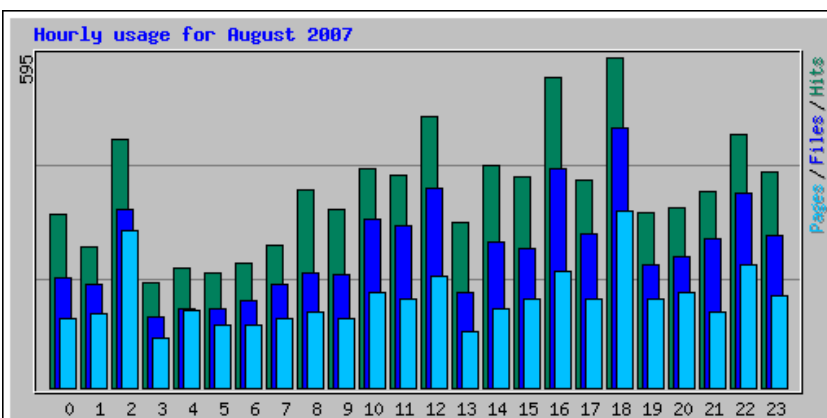

Daily Statistics for August 2007												
Day	Hits		Files		Pages		Visits		Sites		KBytes	
	Count	Percentage	Count	Percentage	Count	Percentage	Count	Percentage	Count	Percentage	Count	Percentage
1	300	3.53%	154	2.57%	92	2.39%	56	2.70%	82	5.38%	8766	2.91%
2	173	2.04%	97	1.62%	62	1.61%	44	2.12%	79	5.18%	10466	3.48%
3	370	4.36%	247	4.12%	147	3.81%	68	3.28%	100	6.56%	23591	7.83%
4	190	2.24%	137	2.28%	89	2.31%	53	2.56%	73	4.79%	3161	1.05%
5	151	1.78%	107	1.78%	57	1.48%	49	2.37%	79	5.18%	7892	2.62%
6	203	2.39%	151	2.52%	79	2.05%	58	2.80%	95	6.23%	8360	2.78%
7	187	2.20%	108	1.80%	66	1.71%	60	2.90%	93	6.10%	7083	2.35%
8	240	2.83%	163	2.72%	96	2.49%	66	3.19%	106	6.96%	5361	1.78%
9	219	2.58%	140	2.33%	103	2.67%	73	3.52%	99	6.50%	5686	1.89%
10	394	4.64%	314	5.23%	202	5.24%	79	3.81%	96	6.30%	18909	6.28%
11	219	2.58%	178	2.97%	114	2.96%	70	3.38%	90	5.91%	7385	2.45%
12	208	2.45%	158	2.63%	88	2.28%	62	2.99%	107	7.02%	9985	3.32%
13	217	2.56%	160	2.67%	88	2.28%	69	3.33%	104	6.82%	6826	2.27%
14	209	2.46%	157	2.62%	86	2.23%	67	3.24%	100	6.56%	5378	1.79%
15	234	2.76%	166	2.77%	77	2.00%	58	2.80%	96	6.30%	18399	6.11%
16	291	3.43%	236	3.93%	133	3.45%	81	3.91%	127	8.33%	14870	4.94%
17	251	2.96%	162	2.70%	108	2.80%	60	2.90%	88	5.77%	10690	3.55%
18	393	4.63%	275	4.58%	177	4.59%	53	2.56%	66	4.33%	18414	6.11%
19	379	4.46%	288	4.80%	197	5.11%	77	3.72%	103	6.76%	8145	2.70%
20	246	2.90%	175	2.92%	99	2.57%	66	3.19%	91	5.97%	5976	1.98%
21	373	4.39%	216	3.60%	208	5.39%	68	3.28%	87	5.71%	14202	4.72%
22	562	6.62%	424	7.07%	362	9.39%	91	4.39%	92	6.04%	9245	3.07%
23	296	3.49%	191	3.18%	146	3.79%	91	4.39%	103	6.76%	8384	2.78%
24	234	2.76%	146	2.43%	107	2.77%	66	3.19%	77	5.05%	6366	2.11%
25	193	2.27%	141	2.35%	73	1.89%	59	2.85%	76	4.99%	6863	2.28%
26	228	2.69%	160	2.67%	94	2.44%	74	3.57%	86	5.64%	7296	2.42%
27	389	4.58%	290	4.83%	190	4.93%	93	4.49%	89	5.84%	6181	2.05%
28	346	4.08%	257	4.28%	147	3.81%	83	4.01%	86	5.64%	7190	2.39%
29	255	3.00%	194	3.23%	102	2.64%	50	2.41%	91	5.97%	8697	2.89%
30	277	3.26%	224	3.73%	158	4.10%	53	2.56%	70	4.59%	13476	4.48%
31	262	3.09%	185	3.08%	110	2.85%	77	3.72%	109	7.15%	7884	2.62%

Hourly Statistics for August 2007												
Hour	Hits		Files		Pages		KBytes					
	Avg	Total	Avg	Total	Avg	Total	Avg	Total	Avg	Total		
0	10	313	3.69%	6	197	3.28%	4	126	3.27%	788	24415	8.11%
1	8	254	2.99%	6	187	3.12%	4	132	3.42%	304	9414	3.13%
2	14	447	5.27%	10	321	5.35%	9	282	7.31%	456	14125	4.69%