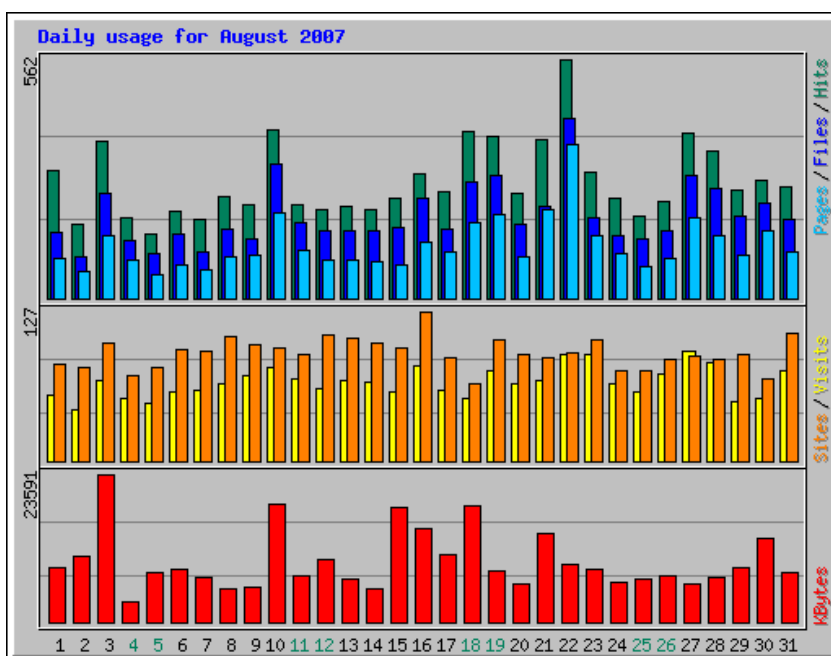

## Usage Statistics for northshorechoral.com

Summary Period: August 2007

Generated 01-Sep-2007 02:49 EDT

[\[Daily Statistics\]](#) [\[Hourly Statistics\]](#) [\[URLs\]](#) [\[Entry\]](#) [\[Exit\]](#) [\[Sites\]](#) [\[Referrers\]](#) [\[Search\]](#) [\[Agents\]](#) [\[Countries\]](#)

Monthly Statistics for August 2007		
Total Hits	8489	
Total Files	6001	
Total Pages	3857	
Total Visits	2071	
Total KBytes	301124	
Total Unique Sites	1524	
Total Unique URLs	399	
Total Unique Referrers	181	
Total Unique User Agents	259	
	Avg	Max
Hits per Hour	11	200
Hits per Day	273	562
Files per Day	193	424
Pages per Day	124	362
Visits per Day	66	93
KBytes per Day	9714	23591
Hits by Response Code		
Code 200 - OK	6001	
Code 206 - Partial Content	450	
Code 301 - Moved Permanently	6	
Code 302 - Found	16	
Code 304 - Not Modified	990	
Code 401 - Unauthorized	2	
Code 404 - Not Found	1024	