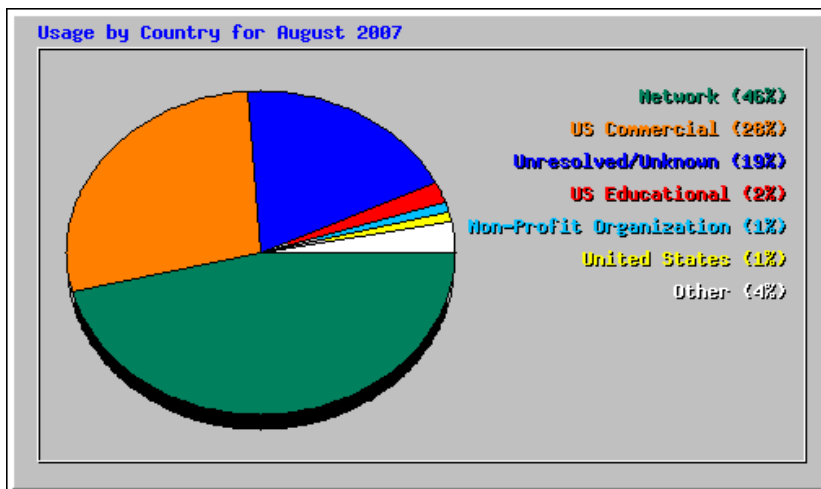

Top 30 of 46 Total Countries							
#	Hits		Files		KBytes		Country
1	3935	46.35%	3010	50.16%	124455	41.33%	Network
2	2386	28.11%	1617	26.95%	97997	32.54%	US Commercial
3	1581	18.62%	1299	21.65%	57887	19.22%	Unresolved/Unknown
4	136	1.60%	111	1.85%	4294	1.43%	US Educational
5	104	1.23%	96	1.60%	5397	1.79%	Non-Profit Organization
6	47	0.55%	47	0.78%	496	0.16%	United States
7	33	0.39%	31	0.52%	1569	0.52%	United Kingdom
8	27	0.32%	24	0.40%	968	0.32%	Australia
9	24	0.28%	24	0.40%	464	0.15%	Italy
10	21	0.25%	16	0.27%	727	0.24%	Germany
11	18	0.21%	17	0.28%	989	0.33%	Belgium
12	17	0.20%	17	0.28%	460	0.15%	Canada
13	17	0.20%	13	0.22%	857	0.28%	Netherlands
14	16	0.19%	8	0.13%	4	0.00%	Seychelles
15	13	0.15%	13	0.22%	194	0.06%	Japan
16	12	0.14%	10	0.17%	335	0.11%	Poland
17	10	0.12%	10	0.17%	208	0.07%	Sweden
18	8	0.09%	8	0.13%	109	0.04%	Austria
19	8	0.09%	8	0.13%	362	0.12%	Switzerland
20	8	0.09%	8	0.13%	472	0.16%	Malaysia
21	8	0.09%	8	0.13%	665	0.22%	Romania
22	7	0.08%	3	0.05%	59	0.02%	Russian Federation
23	6	0.07%	6	0.10%	250	0.08%	Brazil
24	6	0.07%	6	0.10%	157	0.05%	Greece
25	4	0.05%	4	0.07%	126	0.04%	Croatia (Hrvatska)
26	4	0.05%	4	0.07%	281	0.09%	Mexico
27	4	0.05%	4	0.07%	370	0.12%	New Zealand (Aotearoa)
28	3	0.04%	3	0.05%	68	0.02%	Argentina
29	3	0.04%	3	0.05%	207	0.07%	France
30	2	0.02%	2	0.03%	63	0.02%	Colombia