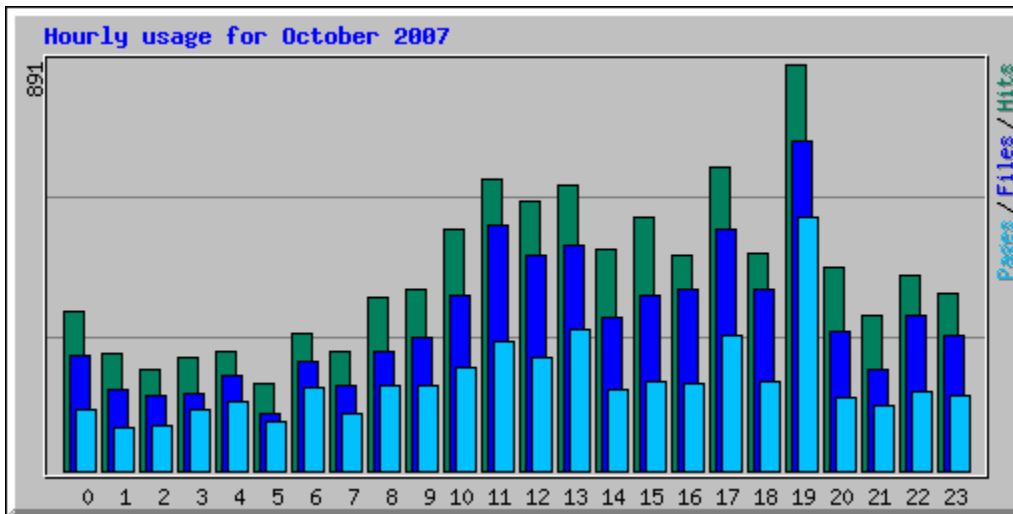

22	378	3.64%	318	4.03%	158	3.34%	91	3.74%	115	7.00%	17154	5.06%
23	440	4.23%	265	3.36%	172	3.64%	86	3.54%	108	6.57%	5061	1.49%
24	413	3.97%	352	4.46%	175	3.70%	89	3.66%	112	6.81%	20746	6.13%
25	419	4.03%	314	3.98%	187	3.96%	83	3.41%	116	7.06%	17038	5.03%
26	397	3.82%	293	3.72%	190	4.02%	67	2.75%	105	6.39%	9781	2.89%
27	282	2.71%	202	2.56%	122	2.58%	77	3.17%	111	6.75%	7293	2.15%
28	233	2.24%	177	2.24%	108	2.29%	72	2.96%	93	5.66%	18868	5.57%
29	378	3.64%	299	3.79%	167	3.54%	98	4.03%	117	7.12%	11722	3.46%
30	369	3.55%	267	3.39%	153	3.24%	76	3.12%	108	6.57%	14133	4.17%
31	369	3.55%	302	3.83%	136	2.88%	80	3.29%	116	7.06%	35860	10.59%

Hourly Statistics for October 2007												
Hour	Hits			Files			Pages			KBytes		
	Avg	Total		Avg	Total		Avg	Total		Avg	Total	
0	11	348	3.35%	8	252	3.20%	4	132	2.79%	394	12229	3.61%
1	8	257	2.47%	5	178	2.26%	3	96	2.03%	177	5473	1.62%
2	7	222	2.14%	5	166	2.10%	3	98	2.07%	432	13381	3.95%
3	8	250	2.40%	5	169	2.14%	4	134	2.84%	145	4481	1.32%
4	8	260	2.50%	6	208	2.64%	4	153	3.24%	237	7361	2.17%
5	6	190	1.83%	4	124	1.57%	3	107	2.27%	152	4697	1.39%
6	9	300	2.89%	7	239	3.03%	5	181	3.83%	284	8799	2.60%
7	8	259	2.49%	6	187	2.37%	4	125	2.65%	308	9563	2.82%
8	12	380	3.65%	8	259	3.28%	6	186	3.94%	201	6241	1.84%
9	12	398	3.83%	9	291	3.69%	6	188	3.98%	501	15519	4.58%
10	17	528	5.08%	12	386	4.89%	7	227	4.81%	893	27686	8.17%
11	20	637	6.13%	17	538	6.82%	9	282	5.97%	525	16275	4.81%
12	19	589	5.67%	15	471	5.97%	8	250	5.29%	620	19224	5.68%
13	20	627	6.03%	15	492	6.24%	9	309	6.54%	631	19566	5.78%
14	15	487	4.68%	10	337	4.27%	5	178	3.77%	572	17734	5.24%
15	17	555	5.34%	12	386	4.89%	6	196	4.15%	391	12116	3.58%