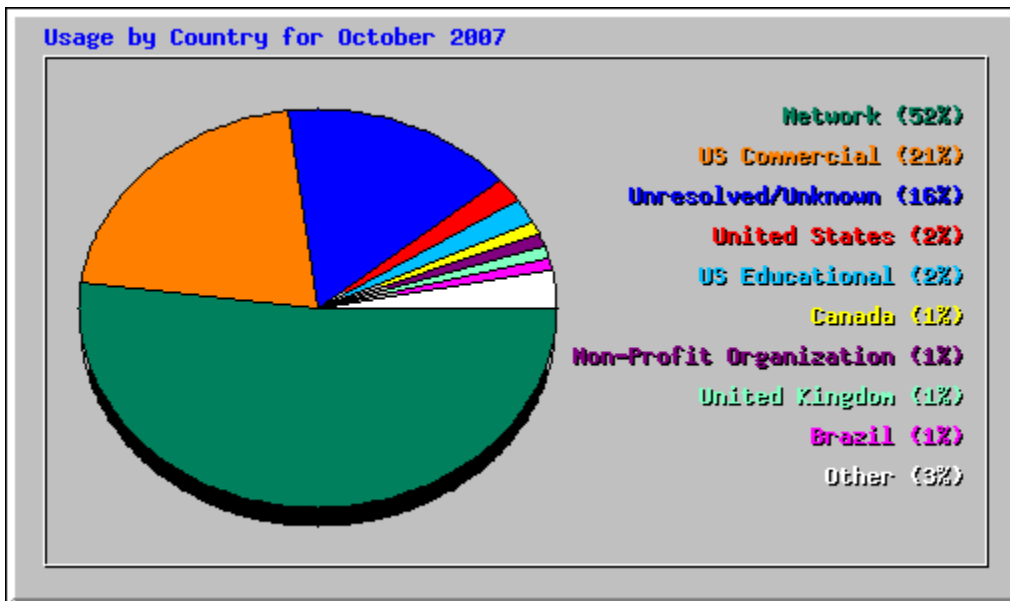

5	463	4.45%	Mozilla/5.0 (compatible; Googlebot/2.1; +http://www.google.co
6	357	3.43%	Mozilla/5.0 (Windows; U; Windows NT 5.1; en-US; rv:1.8.1.7) G
7	355	3.41%	Mozilla/5.0 (Windows; U; Windows NT 5.1; en-US; rv:1.8.1.8) G
8	353	3.40%	Mozilla/5.0 Gecko/246 Firefox/2.0.0.3
9	286	2.75%	Mozilla/4.0 (compatible; MSIE 6.0; Windows NT 5.0)
10	258	2.48%	Mozilla/5.0 (Macintosh; U; PPC Mac OS X; en) AppleWebKit/419.
11	197	1.89%	Mozilla/4.0 (compatible; MSIE 6.0; Windows NT 5.1)
12	189	1.82%	Mozilla/5.0 (compatible; Ask Jeeves/Teoma; +http://about.ask.
13	146	1.40%	Mozilla/4.0 (compatible; MSIE 6.0; Windows NT 5.1; SV1)
14	126	1.21%	Mozilla/5.0 (Macintosh; U; PPC Mac OS X Mach-O; en-US; rv:1.8
15	119	1.14%	Mozilla/4.0 (compatible; MSIE 7.0; Windows NT 5.1)

Top 30 of 60 Total Countries							
#	Hits		Files		KBytes		Country
1	5403	51.97%	4443	56.34%	164661	48.61%	Network
2	2183	21.00%	1522	19.30%	81795	24.15%	US Commercial
3	1675	16.11%	1444	18.31%	66335	19.58%	Unresolved/Unknown
4	223	2.14%	116	1.47%	4975	1.47%	United States
5	164	1.58%	157	1.99%	5741	1.69%	US Educational
6	132	1.27%	120	1.52%	2190	0.65%	Canada
7	108	1.04%	95	1.20%	2248	0.66%	Non-Profit Organization
8	104	1.00%	101	1.28%	1444	0.43%	United Kingdom
9	54	0.52%	29	0.37%	1033	0.31%	Brazil
10	39	0.38%	29	0.37%	1199	0.35%	Germany
11	39	0.38%	36	0.46%	1111	0.33%	Italy
12	31	0.30%	28	0.36%	783	0.23%	US Government
13	25	0.24%	25	0.32%	517	0.15%	France
14	21	0.20%	21	0.27%	343	0.10%	Australia