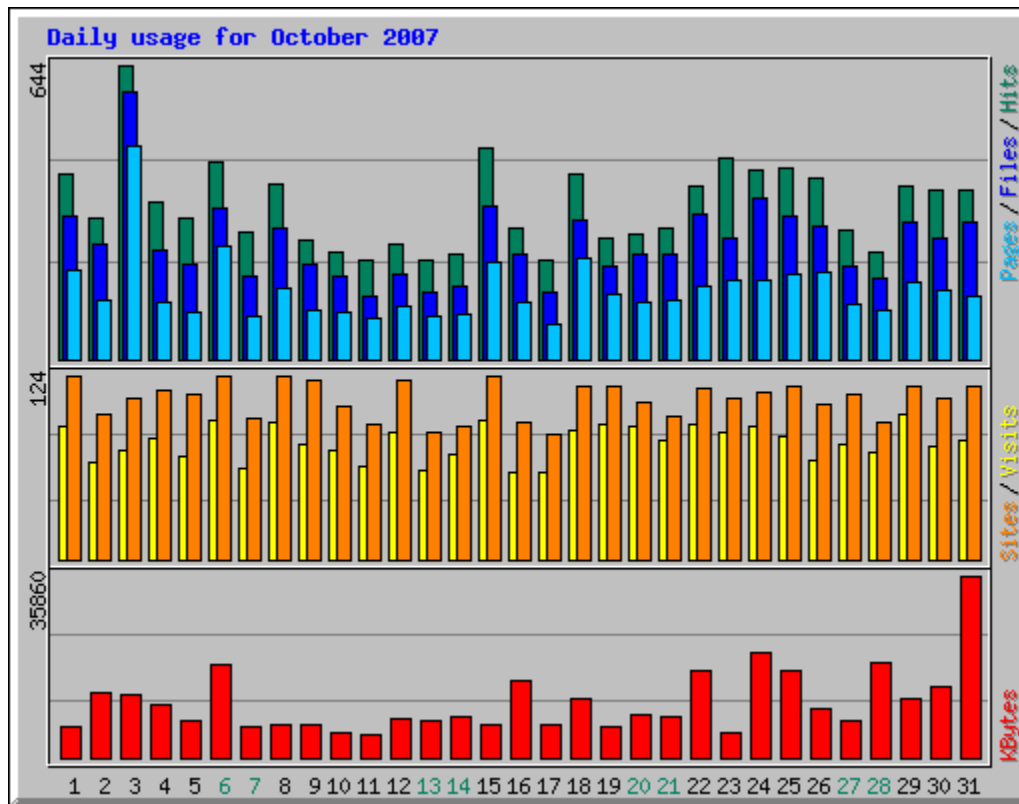

Usage Statistics for northshorechoral.com

Summary Period: October 2007
Generated 01-Nov-2007 07:45 EDT

[\[Daily Statistics\]](#) [\[Hourly Statistics\]](#) [\[URLs\]](#) [\[Entry\]](#) [\[Exit\]](#) [\[Sites\]](#) [\[Referrers\]](#) [\[Search\]](#) [\[Agents\]](#) [\[Countries\]](#)

Monthly Statistics for October 2007		
Total Hits	10397	
Total Files	7886	
Total Pages	4724	
Total Visits	2432	
Total KBytes	338711	
Total Unique Sites	1644	
Total Unique URLs	315	
Total Unique Referrers	236	
Total Unique User Agents	308	
	Avg	Max
Hits per Hour	13	361
Hits per Day	335	644
Files per Day	254	585
Pages per Day	152	468
Visits per Day	78	98
KBytes per Day	10926	35860
Hits by Response Code		
Code 200 - OK	7886	
Code 206 - Partial Content	459	
Code 301 - Moved Permanently	9	
Code 302 - Found	23	
Code 304 - Not Modified	1190	
Code 404 - Not Found	830	