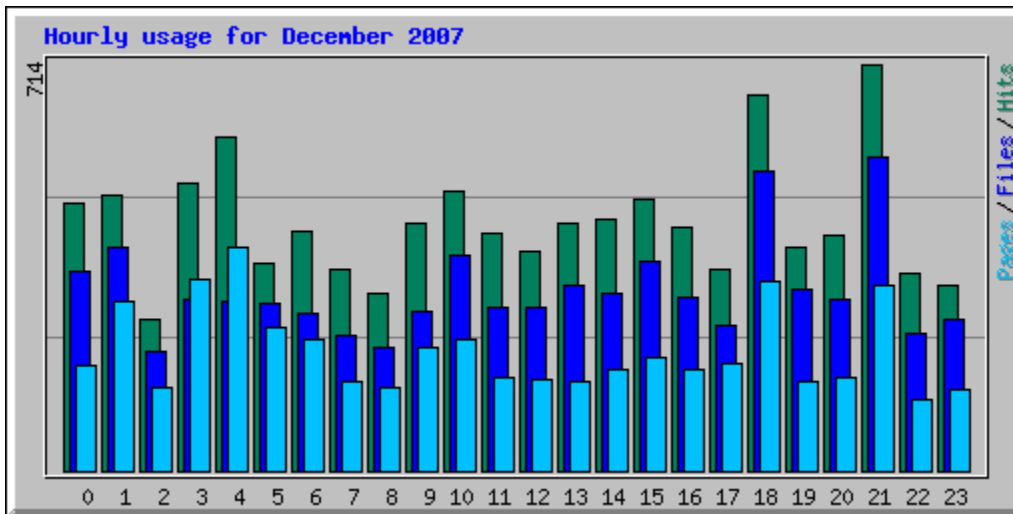

22	245	2.34%	208	2.75%	104	2.06%	64	2.72%	89	5.89%	7452	2.20%
23	332	3.17%	194	2.57%	167	3.31%	62	2.64%	76	5.03%	11212	3.32%
24	448	4.28%	312	4.13%	250	4.95%	70	2.98%	93	6.15%	25309	7.49%
25	343	3.28%	277	3.66%	177	3.50%	95	4.04%	116	7.68%	25621	7.58%
26	351	3.35%	272	3.60%	199	3.94%	79	3.36%	106	7.02%	9556	2.83%
27	356	3.40%	299	3.96%	210	4.16%	85	3.62%	95	6.29%	16480	4.88%
28	539	5.15%	381	5.04%	327	6.47%	110	4.68%	126	8.34%	7460	2.21%
29	391	3.74%	321	4.25%	231	4.57%	86	3.66%	110	7.28%	8282	2.45%
30	443	4.23%	379	5.01%	263	5.21%	86	3.66%	101	6.68%	13588	4.02%
31	396	3.78%	260	3.44%	220	4.35%	86	3.66%	98	6.49%	10666	3.16%

Hourly Statistics for December 2007												
Hour	Hits			Files			Pages			KBytes		
	Avg	Total		Avg	Total		Avg	Total		Avg	Total	
0	15	469	4.48%	11	350	4.63%	6	186	3.68%	607	18813	5.57%
1	15	482	4.60%	12	393	5.20%	9	298	5.90%	292	9048	2.68%
2	8	265	2.53%	6	208	2.75%	4	147	2.91%	554	17181	5.08%
3	16	505	4.82%	9	299	3.96%	10	337	6.67%	318	9865	2.92%
4	18	587	5.61%	9	297	3.93%	12	391	7.74%	202	6256	1.85%
5	11	364	3.48%	9	292	3.86%	8	250	4.95%	196	6065	1.79%
6	13	420	4.01%	8	275	3.64%	7	230	4.55%	255	7906	2.34%
7	11	352	3.36%	7	236	3.12%	5	155	3.07%	184	5709	1.69%
8	10	310	2.96%	7	217	2.87%	4	145	2.87%	208	6463	1.91%
9	14	435	4.16%	9	280	3.70%	7	218	4.32%	353	10937	3.24%
10	15	490	4.68%	12	377	4.99%	7	230	4.55%	421	13061	3.86%
11	13	418	3.99%	9	285	3.77%	5	162	3.21%	404	12515	3.70%
12	12	385	3.68%	9	286	3.78%	5	159	3.15%	341	10556	3.12%
13	14	434	4.15%	10	324	4.29%	5	155	3.07%	429	13290	3.93%
14	14	441	4.21%	10	311	4.11%	5	177	3.50%	715	22174	6.56%
15	15	476	4.55%	11	367	4.86%	6	200	3.96%	587	18183	5.38%