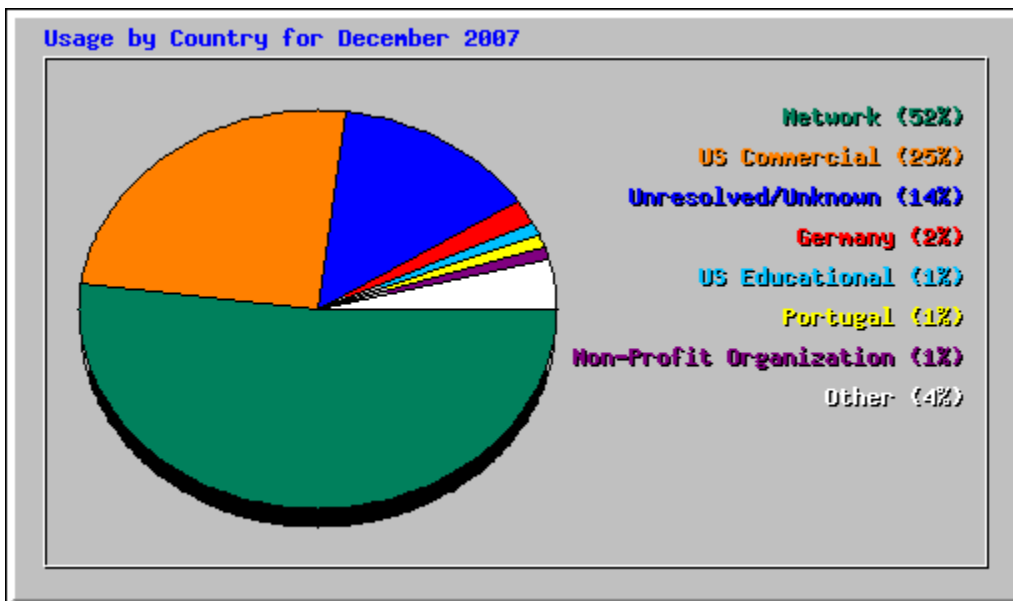

Top 1 of 1 Total Usernames									
#	Hits		Files		KBytes		Visits		Username
1	5	0.05%	5	0.07%	2605	0.77%	2	0.09%	millerjwm

Top 15 of 278 Total User Agents			
#	Hits		User Agent
1	2152	20.56%	Mozilla/5.0 (compatible; Yahoo! Slurp; http://help.yahoo.com/
2	730	6.97%	Mozilla/4.0 (compatible; MSIE 7.0; Windows NT 5.1; .NET CLR 1
3	694	6.63%	Mozilla/4.0 (compatible; MSIE 6.0; Windows NT 5.1; SV1; .NET
4	628	6.00%	Mozilla/5.0 (compatible; Googlebot/2.1; +http://www.google.co
5	560	5.35%	Mozilla/5.0 (Windows; U; Windows NT 5.1; en-US; rv:1.8.1.11)
6	339	3.24%	MJ12bot/v1.0.8 (http://majestic12.co.uk/bot.php?+)
7	331	3.16%	Mozilla/5.0 (compatible; LiteFinder/1.0; +http://www.litefind
8	313	2.99%	Mozilla/5.0 (compatible; Gigamega.bot/1.0; +http://www.gigame
9	252	2.41%	Mozilla/5.0 (compatible; Yahoo! Slurp/3.0; http://help.yahoo.
10	244	2.33%	Mozilla/4.0 (compatible; MSIE 7.0; Windows NT 6.0; SLCC1; .NE
11	208	1.99%	Mozilla/4.0 (compatible; MSIE 7.0; Windows NT 5.1; .NET CLR 2
12	178	1.70%	msnbot-media/1.0 (+http://search.msn.com/msnbot.htm)
13	176	1.68%	CazoodleBot/CazoodleBot-0.1 (CazoodleBot Crawler; http://www.
14	172	1.64%	Mozilla/4.0 (compatible ; MSIE 6.0; Windows NT 5.1)
15	163	1.56%	msnbot/1.0 (+http://search.msn.com/msnbot.htm)

Top 30 of 56 Total Countries							
#	Hits		Files		KBytes		Country
1	5415	51.73%	4214	55.75%	187932	55.60%	Network