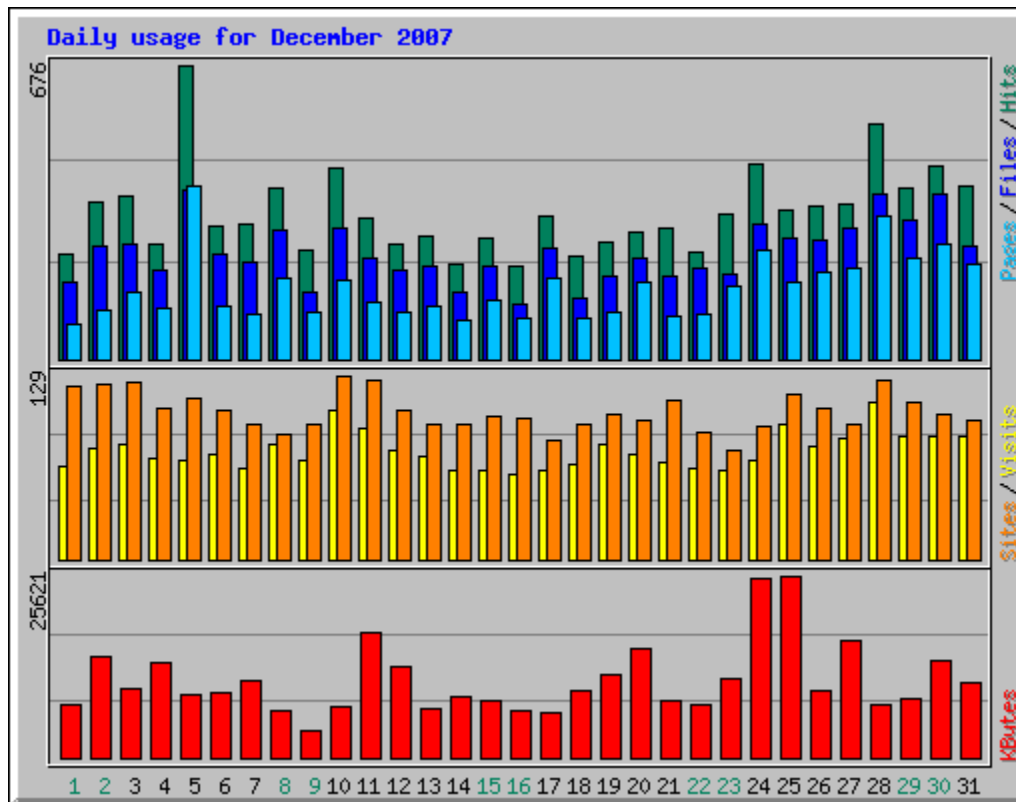

Usage Statistics for northshorechoral.com

Summary Period: December 2007
Generated 01-Jan-2008 08:05 EST

[\[Daily Statistics\]](#) [\[Hourly Statistics\]](#) [\[URLs\]](#) [\[Entry\]](#) [\[Exit\]](#) [\[Sites\]](#) [\[Referrers\]](#) [\[Search\]](#) [\[Users\]](#) [\[Agents\]](#) [\[Countries\]](#)

Monthly Statistics for December 2007		
Total Hits	10468	
Total Files	7559	
Total Pages	5052	
Total Visits	2351	
Total KBytes	338027	
Total Unique Sites	1511	
Total Unique URLs	417	
Total Unique Referrers	198	
Total Unique Usernames	1	
Total Unique User Agents	278	
	Avg	Max
Hits per Hour	14	338
Hits per Day	337	676
Files per Day	243	389
Pages per Day	162	396
Visits per Day	75	110
KBytes per Day	10904	25621
Hits by Response Code		
Code 200 - OK	7559	
Code 206 - Partial Content	457	
Code 301 - Moved Permanently	16	
Code 302 - Found	7	
Code 304 - Not Modified	1111	
Code 401 - Unauthorized	13	
Code 404 - Not Found	1302	
Code 405 - Method Not Allowed	3	