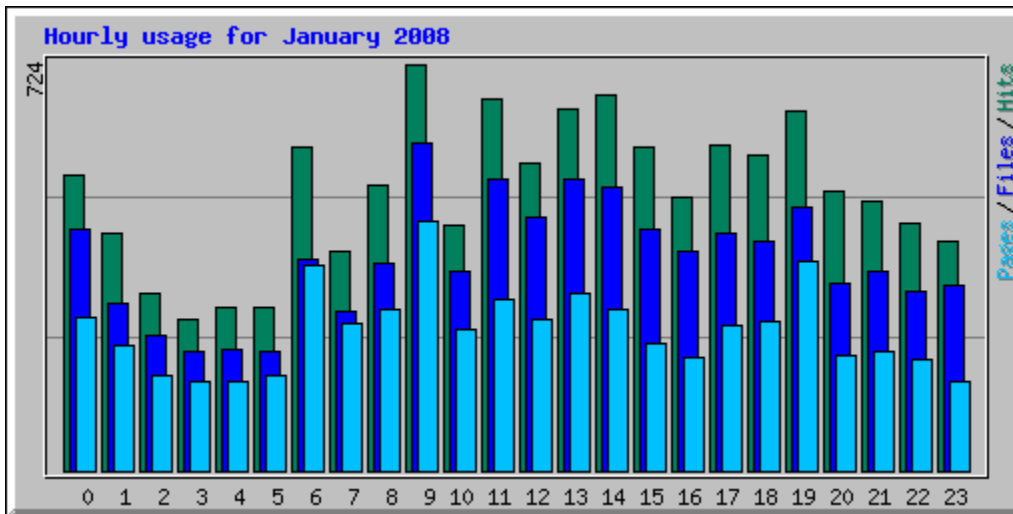

22	346	2.90%	271	3.00%	144	2.39%	95	3.44%	125	6.78%	6905	1.87%
23	252	2.11%	181	2.01%	105	1.74%	75	2.71%	117	6.34%	5934	1.61%
24	534	4.47%	412	4.57%	337	5.58%	86	3.11%	105	5.69%	13137	3.55%
25	368	3.08%	208	2.31%	212	3.51%	82	2.97%	108	5.85%	6980	1.89%
26	320	2.68%	249	2.76%	144	2.39%	107	3.87%	107	5.80%	10027	2.71%
27	220	1.84%	176	1.95%	93	1.54%	73	2.64%	93	5.04%	8968	2.43%
28	418	3.50%	327	3.62%	153	2.54%	99	3.58%	132	7.15%	16594	4.49%
29	423	3.54%	337	3.73%	171	2.83%	83	3.00%	127	6.88%	19348	5.23%
30	430	3.60%	326	3.61%	163	2.70%	89	3.22%	132	7.15%	10381	2.81%
31	361	3.02%	193	2.14%	238	3.94%	82	2.97%	103	5.58%	5211	1.41%

Hourly Statistics for January 2008												
Hour	Hits			Files			Pages			KBytes		
	Avg	Total		Avg	Total		Avg	Total		Avg	Total	
0	16	526	4.41%	13	430	4.77%	8	272	4.51%	346	10733	2.90%
1	13	423	3.54%	9	297	3.29%	7	222	3.68%	539	16700	4.52%
2	10	315	2.64%	7	239	2.65%	5	169	2.80%	641	19866	5.37%
3	8	271	2.27%	6	213	2.36%	5	159	2.63%	415	12850	3.48%
4	9	291	2.44%	6	215	2.38%	5	158	2.62%	531	16471	4.46%
5	9	289	2.42%	6	211	2.34%	5	171	2.83%	266	8244	2.23%
6	18	577	4.83%	12	378	4.19%	11	365	6.05%	1080	33495	9.06%
7	12	389	3.26%	9	284	3.15%	8	261	4.32%	240	7432	2.01%
8	16	508	4.26%	11	369	4.09%	9	287	4.76%	408	12642	3.42%
9	23	724	6.06%	18	582	6.45%	14	444	7.36%	433	13418	3.63%
10	14	438	3.67%	11	354	3.92%	8	252	4.18%	447	13849	3.75%
11	21	662	5.55%	16	518	5.74%	9	306	5.07%	715	22156	5.99%
12	17	546	4.57%	14	451	5.00%	8	269	4.46%	591	18327	4.96%
13	20	644	5.39%	16	520	5.76%	10	317	5.25%	497	15421	4.17%
14	21	669	5.60%	16	503	5.57%	9	286	4.74%	488	15129	4.09%
15	18	575	4.82%	13	431	4.78%	7	226	3.74%	845	26205	7.09%