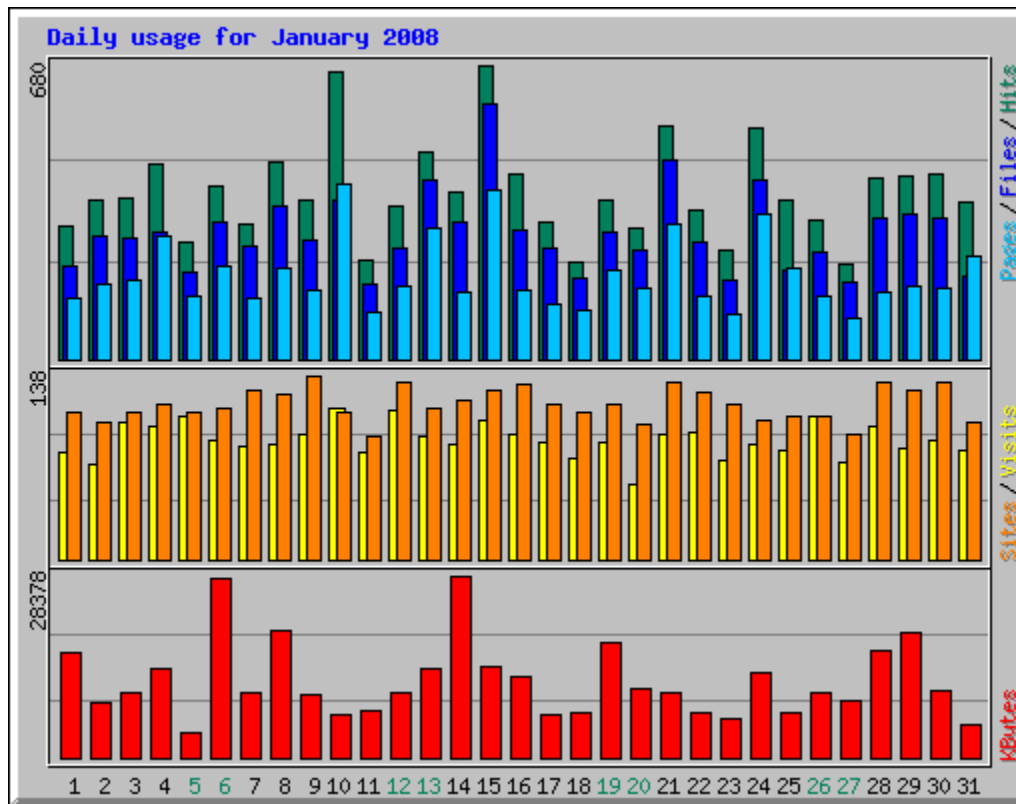

Usage Statistics for northshorechoral.com

Summary Period: January 2008
Generated 01-Feb-2008 02:14 EST

[\[Daily Statistics\]](#) [\[Hourly Statistics\]](#) [\[URLs\]](#) [\[Entry\]](#) [\[Exit\]](#) [\[Sites\]](#) [\[Referrers\]](#) [\[Search\]](#) [\[Agents\]](#) [\[Countries\]](#)

Monthly Statistics for January 2008		
Total Hits	11938	
Total Files	9023	
Total Pages	6035	
Total Visits	2765	
Total KBytes	369619	
Total Unique Sites	1845	
Total Unique URLs	605	
Total Unique Referrers	438	
Total Unique User Agents	314	
	Avg	Max
Hits per Hour	16	204
Hits per Day	385	680
Files per Day	291	591
Pages per Day	194	405
Visits per Day	89	113
KBytes per Day	11923	28378
Hits by Response Code		
Code 200 - OK	9023	
Code 206 - Partial Content	390	
Code 301 - Moved Permanently	3	
Code 302 - Found	10	
Code 304 - Not Modified	1556	
Code 404 - Not Found	956	