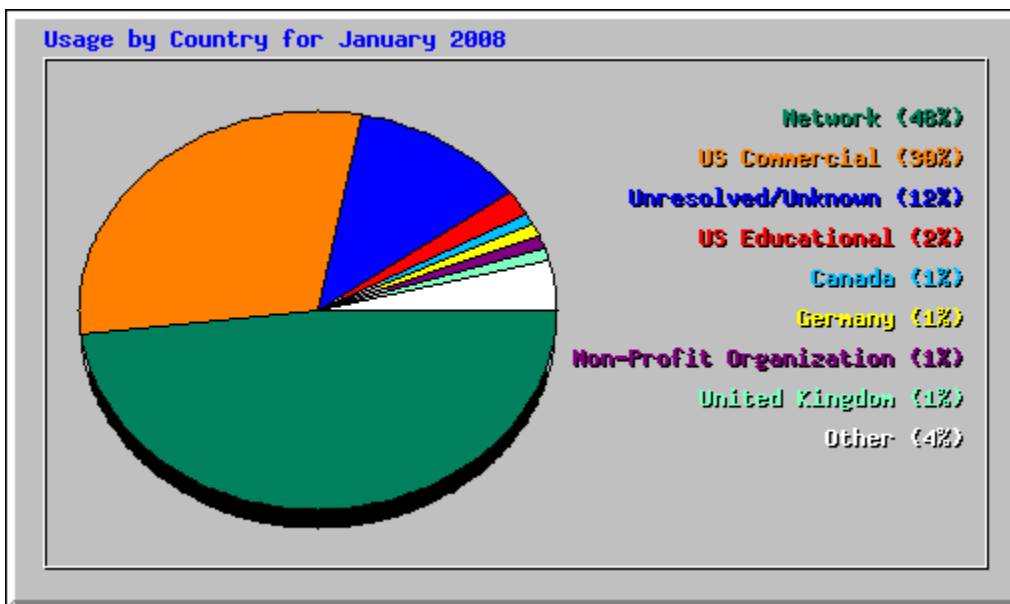

15	2	0.72%	choral societies
16	2	0.72%	cyberbass debussy
17	2	0.72%	deborah geismar
18	2	0.72%	erica sufritz
19	2	0.72%	francis poulenc
20	2	0.72%	franz josef haydn

Top 15 of 314 Total User Agents			
#	Hits		User Agent
1	2323	19.46%	Mozilla/5.0 (compatible; Yahoo! Slurp; http://help.yahoo.com/
2	1176	9.85%	Mozilla/5.0 (compatible; Googlebot/2.1; +http://www.google.co
3	1050	8.80%	Mozilla/4.0 (compatible; MSIE 7.0; Windows NT 5.1; .NET CLR 1
4	913	7.65%	Mozilla/4.0 (compatible; MSIE 6.0; Windows NT 5.1; SV1; .NET
5	701	5.87%	Mozilla/5.0 (Windows; U; Windows NT 5.1; en-US; rv:1.8.1.11)
6	395	3.31%	Mozilla/5.0 (compatible; Yahoo! Slurp/3.0; http://help.yahoo.
7	309	2.59%	psbot/0.1 (+http://www.picsearch.com/bot.html)
8	266	2.23%	SBIder/SBIder-0.8.2-dev (http://www.sitesell.com/sbider.html)
9	241	2.02%	Mozilla/4.0 (compatible; MSIE 7.0; Windows NT 5.1; .NET CLR 2
10	226	1.89%	MJ12bot/v1.0.8 (http://majestic12.co.uk/bot.php?+)
11	219	1.83%	Mozilla/4.0 (compatible; MSIE 6.0; Windows NT 5.1; SV1)
12	218	1.83%	LinkWalker/2.0
13	166	1.39%	msnbot/1.0 (+http://search.msn.com/msnbot.htm)
14	158	1.32%	Mozilla/5.0 (Macintosh; U; PPC Mac OS X; en) AppleWebKit/523.
15	149	1.25%	Mozilla/4.0 (compatible; MSIE 7.0; Windows NT 6.0; SLCC1; .NE

Top 30 of 56 Total Countries				
#	Hits	Files	KBytes	Country