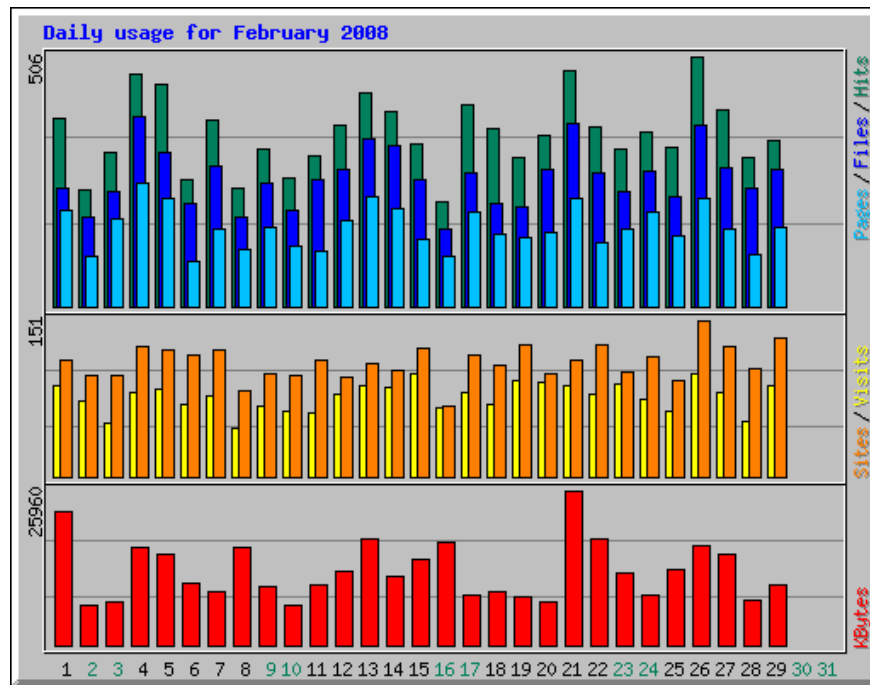

## Usage Statistics for northshorechoral.com

Summary Period: February 2008  
Generated 01-Mar-2008 02:03 EST

[\[Daily Statistics\]](#) [\[Hourly Statistics\]](#) [\[URLs\]](#) [\[Entry\]](#) [\[Exit\]](#) [\[Sites\]](#) [\[Referrers\]](#) [\[Search\]](#) [\[Agents\]](#) [\[Countries\]](#)

Monthly Statistics for February 2008		
Total Hits	10127	
Total Files	7564	
Total Pages	4633	
Total Visits	2232	
Total KBytes	363169	
Total Unique Sites	1722	
Total Unique URLs	434	
Total Unique Referrers	275	
Total Unique User Agents	303	
	Avg	Max
Hits per Hour	14	139
Hits per Day	349	506
Files per Day	260	385
Pages per Day	159	250
Visits per Day	76	100
KBytes per Day	12523	25960
Hits by Response Code		
Code 200 - OK	7564	
Code 206 - Partial Content	432	
Code 301 - Moved Permanently	5	
Code 302 - Found	1	
Code 304 - Not Modified	1260	
Code 400 - Bad Request	2	
Code 404 - Not Found	863	