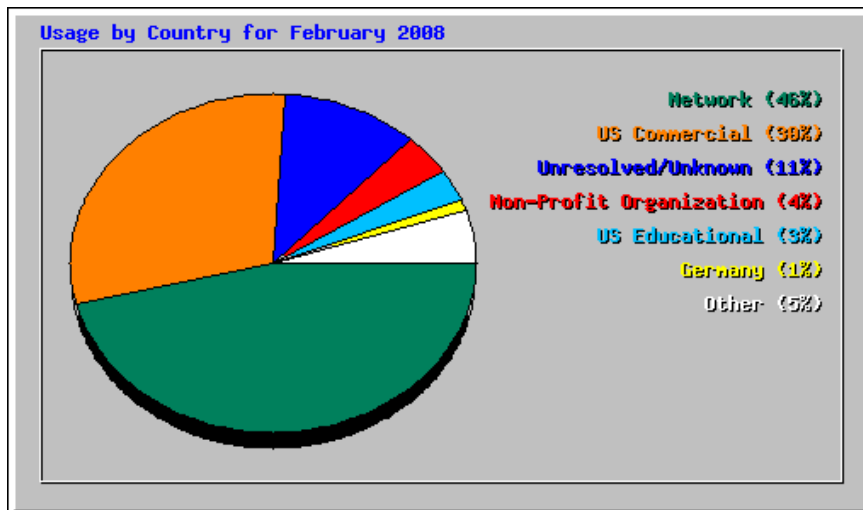

Top 15 of 303 Total User Agents		
#	Hits	User Agent
1	1787	17.65% Mozilla/5.0 (compatible; Yahoo! Slurp; http://help.yahoo.com/
2	885	8.74% Mozilla/5.0 (compatible; Googlebot/2.1; +http://www.google.co
3	684	6.75% Mozilla/4.0 (compatible; MSIE 7.0; Windows NT 5.1; .NET CLR 1
4	653	6.45% Mozilla/4.0 (compatible; MSIE 6.0; Windows NT 5.1; SV1; .NET
5	575	5.68% Mozilla/5.0 (Windows; U; Windows NT 5.1; en-US; rv:1.8.1.12)
6	373	3.68% Mozilla/4.0 (compatible; MSIE 7.0; Windows NT 5.1; .NET CLR 2
7	347	3.43% Mozilla/5.0 (compatible; archive.org_bot/1.13.1x +http://craw
8	280	2.76% Mozilla/4.0 (compatible; MSIE 7.0; Windows NT 6.0; SLCC1; .NE
9	273	2.70% msnbot/1.1 (+http://search.msn.com/msnbot.htm)
10	213	2.10% Mozilla/5.0 (Windows; U; Windows NT 5.1; en-US; rv:1.8.1.11)
11	165	1.63% Mozilla/5.0 (compatible; Yahoo! Slurp/3.0; http://help.yahoo.
12	165	1.63% msnbot-media/1.0 (+http://search.msn.com/msnbot.htm)
13	162	1.60% Mozilla/5.0 (Macintosh; U; PPC Mac OS X; en) AppleWebKit/523.
14	155	1.53% zermelo Mozilla/5.0 compatible; heritrix/1.12.1 (+http://www.
15	138	1.36% Mozilla/4.0 (compatible; MSIE 7.0; Windows NT 5.1)