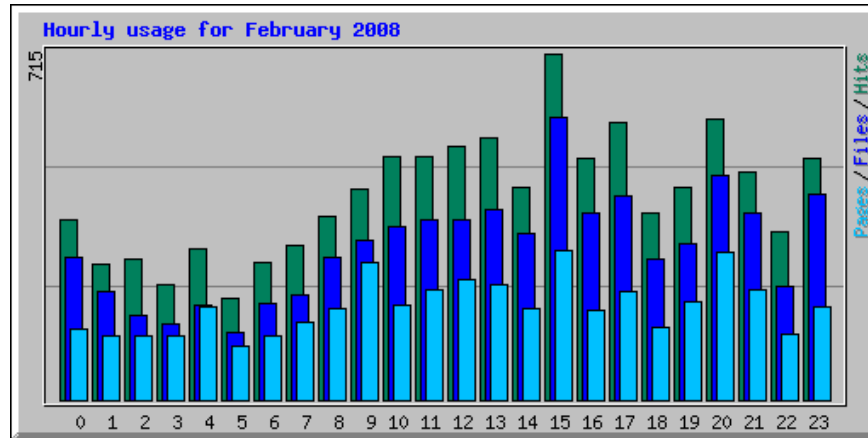

Hourly Statistics for February 2008												
Hour	Hits			Files			Pages			KBytes		
	Avg	Total		Avg	Total		Avg	Total		Avg	Total	
0	12	372	3.67%	10	294	3.89%	5	145	3.13%	320	9272	2.55%
1	9	279	2.76%	7	222	2.93%	4	132	2.85%	218	6313	1.74%
2	10	290	2.86%	5	173	2.29%	4	133	2.87%	349	10110	2.78%
3	8	236	2.33%	5	156	2.06%	4	133	2.87%	261	7563	2.08%
4	10	313	3.09%	6	194	2.56%	6	191	4.12%	386	11182	3.08%
5	7	210	2.07%	4	140	1.85%	3	112	2.42%	177	5122	1.41%
6	9	283	2.79%	6	198	2.62%	4	133	2.87%	311	9015	2.48%
7	10	317	3.13%	7	218	2.88%	5	160	3.45%	321	9299	2.56%
8	13	380	3.75%	10	295	3.90%	6	189	4.08%	831	24095	6.63%
9	15	435	4.30%	11	331	4.38%	9	282	6.09%	309	8950	2.46%
10	17	503	4.97%	12	357	4.72%	6	194	4.19%	531	15398	4.24%
11	17	502	4.96%	12	372	4.92%	7	227	4.90%	436	12632	3.48%
12	18	524	5.17%	12	370	4.89%	8	247	5.33%	696	20196	5.56%
13	18	540	5.33%	13	391	5.17%	8	237	5.12%	745	21607	5.95%
14	15	437	4.32%	11	345	4.56%	6	190	4.10%	411	11909	3.28%
15	24	715	7.06%	20	582	7.69%	10	308	6.65%	1206	34986	9.63%
16	17	500	4.94%	13	387	5.12%	6	186	4.01%	699	20283	5.59%
17	19	573	5.66%	14	420	5.55%	7	223	4.81%	791	22935	6.32%
18	13	384	3.79%	10	291	3.85%	5	151	3.26%	349	10108	2.78%
19	15	437	4.32%	11	322	4.26%	6	202	4.36%	441	12799	3.52%
20	20	580	5.73%	15	463	6.12%	10	303	6.54%	452	13120	3.61%
21	16	471	4.65%	13	386	5.10%	7	228	4.92%	981	28443	7.83%
22	12	348	3.44%	8	234	3.09%	4	136	2.94%	385	11177	3.08%
23	17	498	4.92%	14	423	5.59%	6	191	4.12%	919	26656	7.34%

Top 30 of 434 Total URLs					
#	Hits	KBytes	URL		
1	961	4020	1.11%	/	
2	539	25704	7.08%	/seasons/05-06/CarminaBuranaTextandTranslation.pdf	
3	497	394	0.11%	/favicon.ico	
4	403	270	0.07%	/Templates/nscs1.css	
5	371	6697	1.84%	/images/logo2.jpg	
6	288	3703	1.02%	/images/iaclogo.jpg