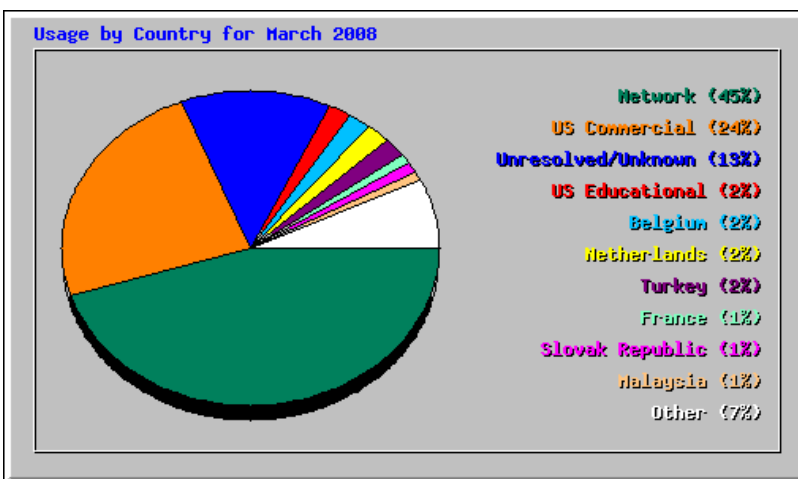

Top 15 of 336 Total User Agents			
#	Hits		User Agent
1	2029	16.25%	Mozilla/5.0 (compatible; Yahoo! Slurp; http://help.yahoo.com/
2	1221	9.78%	Mozilla/4.0 (compatible; MSIE 7.0; Windows NT 5.1; .NET CLR 1
3	1100	8.81%	Mozilla/4.0 (compatible; MSIE 6.0; Windows NT 5.1; SV1; .NET
4	746	5.98%	Mozilla/5.0 (Windows; U; Windows NT 5.1; en-US; rv:1.8.1.12)
5	685	5.49%	Mozilla/4.0 (compatible; MSIE 7.0; Windows NT 5.1; .NET CLR 2
6	682	5.46%	Mozilla/5.0 (compatible; Googlebot/2.1; +http://www.google.co
7	433	3.47%	Mozilla/4.0 (compatible; MSIE 7.0; Windows NT 6.0; SLCC1; .NE
8	303	2.43%	msnbot/1.1 (+http://search.msn.com/msnbot.htm)
9	266	2.13%	Mozilla/4.0 (compatible; MSIE 6.0; Windows NT 5.1; SV1)
10	243	1.95%	SBIder/SBIder-0.8.2-dev (http://www.sitesell.com/sbider.html)
11	216	1.73%	Mozilla/4.0 (compatible; MSIE 6.0; Windows NT 5.1)
12	171	1.37%	Java/1.5.0_04
13	150	1.20%	Mozilla/4.0 (compatible; MSIE 6.0; Windows NT 5.1; SV1; .NET
14	139	1.11%	Mozilla/5.0 (compatible; Ask Jeeves/Teoma; +http://about.ask.
15	134	1.07%	Mozilla/4.0 (compatible; MSIE 7.0; Windows NT 5.1)

Top 30 of 58 Total Countries							
#	Hits	Files	KBytes		Country		
1	5604	44.89%	4230	46.85%	135782	44.08%	Network
2	2991	23.96%	1839	20.37%	57879	18.79%	US Commercial