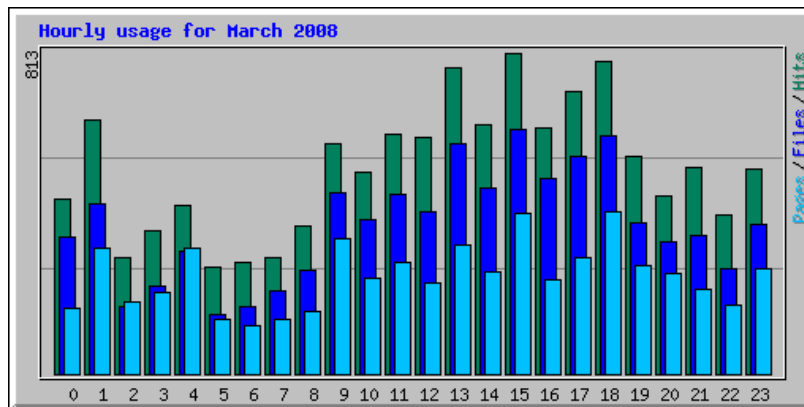

1	842	6.75%	683	7.56%	522	8.75%	91	3.10%	130	5.86%	29049	9.43%
2	551	4.41%	372	4.12%	266	4.46%	87	2.96%	123	5.54%	19315	6.27%
3	396	3.17%	294	3.26%	187	3.14%	99	3.37%	139	6.26%	6554	2.13%
4	525	4.21%	388	4.30%	258	4.33%	113	3.85%	156	7.03%	10285	3.34%
5	385	3.08%	268	2.97%	119	2.00%	52	1.77%	85	3.83%	24415	7.93%
6	280	2.24%	208	2.30%	104	1.74%	47	1.60%	72	3.24%	12040	3.91%
7	345	2.76%	241	2.67%	122	2.05%	65	2.21%	96	4.33%	6470	2.10%
8	302	2.42%	233	2.58%	137	2.30%	101	3.44%	131	5.90%	9791	3.18%
9	374	3.00%	244	2.70%	157	2.63%	109	3.71%	134	6.04%	7620	2.47%
10	408	3.27%	279	3.09%	224	3.76%	133	4.53%	164	7.39%	7987	2.59%
11	626	5.01%	528	5.85%	356	5.97%	181	6.16%	238	10.73%	18023	5.85%
12	545	4.37%	400	4.43%	276	4.63%	124	4.22%	177	7.98%	12877	4.18%
13	572	4.58%	473	5.24%	340	5.70%	120	4.09%	160	7.21%	13882	4.51%
14	617	4.94%	483	5.35%	297	4.98%	124	4.22%	184	8.29%	9605	3.12%
15	322	2.58%	221	2.45%	152	2.55%	93	3.17%	128	5.77%	5292	1.72%
16	567	4.54%	410	4.54%	250	4.19%	122	4.16%	160	7.21%	9360	3.04%
17	499	4.00%	381	4.22%	210	3.52%	102	3.47%	137	6.17%	9081	2.95%
18	489	3.92%	356	3.94%	229	3.84%	107	3.64%	137	6.17%	17863	5.80%
19	431	3.45%	369	4.09%	182	3.05%	49	1.67%	83	3.74%	10678	3.47%
20	206	1.65%	159	1.76%	71	1.19%	46	1.57%	79	3.56%	3869	1.26%
21	431	3.45%	290	3.21%	228	3.82%	105	3.58%	167	7.53%	8465	2.75%
22	227	1.82%	147	1.63%	102	1.71%	96	3.27%	139	6.26%	4099	1.33%
23	234	1.87%	140	1.55%	109	1.83%	89	3.03%	138	6.22%	8829	2.87%
24	300	2.40%	193	2.14%	143	2.40%	80	2.72%	123	5.54%	4737	1.54%
25	352	2.82%	196	2.17%	212	3.56%	113	3.85%	156	7.03%	5629	1.83%
26	297	2.38%	185	2.05%	120	2.01%	100	3.41%	139	6.26%	5383	1.75%
27	240	1.92%	157	1.74%	99	1.66%	52	1.77%	131	5.90%	4806	1.56%
28	352	2.82%	247	2.74%	144	2.41%	85	2.90%	130	5.86%	5849	1.90%
29	188	1.51%	125	1.38%	90	1.51%	65	2.21%	93	4.19%	7361	2.39%
30	295	2.36%	177	1.96%	136	2.28%	100	3.41%	148	6.67%	4259	1.38%
31	285	2.28%	182	2.02%	121	2.03%	88	3.00%	149	6.71%	4576	1.49%

Hourly Statistics for March 2008												
Hour	Hits			Files			Pages			KBytes		
	Avg	Total	%	Avg	Total	%	Avg	Total	Avg	Total	%	
0	14	442	3.54%	11	346	3.83%	5	168	2.82%	331	10267	3.33%
1	20	642	5.14%	13	430	4.76%	10	317	5.32%	759	23522	7.64%
2	9	294	2.36%	5	172	1.90%	5	183	3.07%	274	8498	2.76%
3	11	362	2.90%	7	224	2.48%	6	206	3.45%	123	3801	1.23%
4	13	428	3.43%	10	311	3.44%	10	318	5.33%	370	11482	3.73%
5	8	269	2.15%	4	151	1.67%	4	137	2.30%	278	8612	2.80%
6	9	282	2.26%	5	172	1.90%	3	123	2.06%	182	5638	1.83%