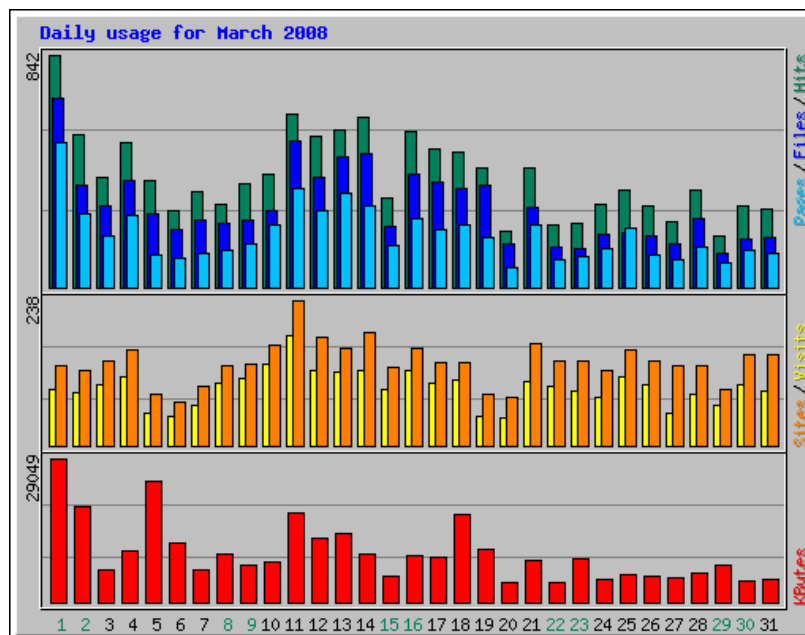

Usage Statistics for northshorechoral.com

Summary Period: March 2008
Generated 01-Apr-2008 08:20 EDT

[[Daily Statistics]](#) [[Hourly Statistics]](#) [[URLs]](#) [[Entry]](#) [[Exit]](#) [[Sites]](#) [[Referrers]](#) [[Search]](#) [[Agents]](#) [[Countries]](#)

Monthly Statistics for March 2008		
Total Hits	12483	
Total Files	9029	
Total Pages	5963	
Total Visits	2936	
Total KBytes	308048	
Total Unique Sites	2219	
Total Unique URLs	471	
Total Unique Referrers	248	
Total Unique User Agents	336	
	Avg	Max
Hits per Hour	16	241
Hits per Day	402	842
Files per Day	291	683
Pages per Day	192	522
Visits per Day	94	181
KBytes per Day	9937	29049
Hits by Response Code		
Code 200 - OK	9029	
Code 206 - Partial Content	506	
Code 301 - Moved Permanently	14	
Code 304 - Not Modified	2022	
Code 404 - Not Found	912