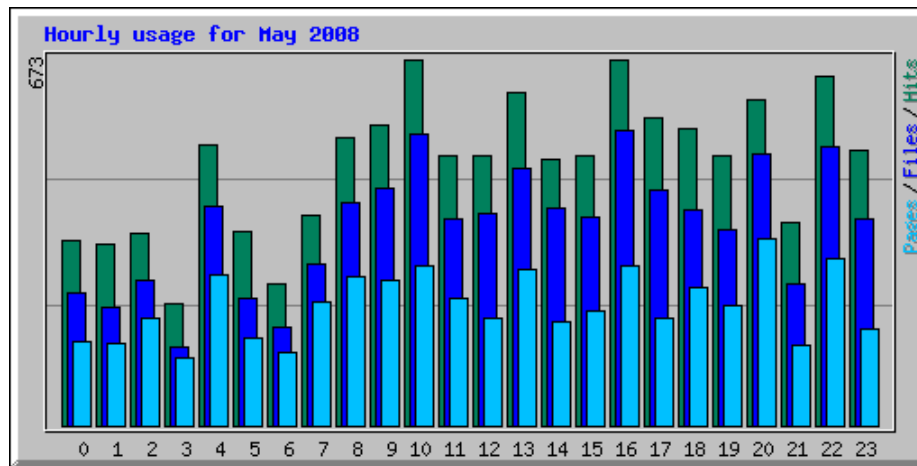

Hourly Statistics for May 2008												
Hour	Hits			Files			Pages			KBytes		
	Avg	Total		Avg	Total		Avg	Total	Avg	Total		
0	14	341	2.96%	10	245	2.79%	6	154	2.90%	393	9046	1.98%
1	14	332	2.88%	9	218	2.48%	6	150	2.82%	257	5901	1.29%
2	15	352	3.06%	11	266	3.03%	8	197	3.71%	245	5637	1.23%
3	9	225	1.95%	6	144	1.64%	5	124	2.33%	169	3876	0.85%
4	22	517	4.49%	17	404	4.60%	12	276	5.19%	1146	26369	5.76%
5	15	357	3.10%	10	235	2.68%	7	162	3.05%	414	9515	2.08%
6	11	261	2.27%	7	182	2.07%	5	135	2.54%	302	6949	1.52%
7	16	387	3.36%	12	297	3.38%	9	228	4.29%	447	10270	2.24%
8	23	530	4.60%	17	409	4.66%	11	273	5.14%	707	16256	3.55%
9	24	553	4.80%	18	436	4.97%	11	268	5.04%	485	11156	2.44%
10	29	673	5.85%	23	536	6.10%	12	295	5.55%	1701	39129	8.55%
11	21	494	4.29%	16	378	4.31%	10	233	4.38%	1467	33739	7.37%
12	21	494	4.29%	17	391	4.45%	8	197	3.71%	483	11101	2.43%
13	26	612	5.32%	20	474	5.40%	12	286	5.38%	1505	34617	7.56%
14	21	490	4.26%	17	401	4.57%	8	190	3.57%	802	18440	4.03%
15	21	494	4.29%	16	383	4.36%	9	209	3.93%	515	11856	2.59%
16	29	670	5.82%	23	543	6.18%	12	295	5.55%	1347	30978	6.77%
17	24	566	4.92%	18	433	4.93%	8	198	3.72%	1174	27009	5.90%
18	23	544	4.73%	17	396	4.51%	10	252	4.74%	1035	23815	5.20%
19	21	497	4.32%	15	359	4.09%	9	221	4.16%	814	18716	4.09%
20	26	600	5.21%	21	499	5.68%	14	343	6.45%	1036	23821	5.20%
21	16	373	3.24%	11	260	2.96%	6	146	2.75%	739	17006	3.72%
22	27	643	5.59%	22	512	5.83%	13	307	5.78%	1982	45591	9.96%
23	21	505	4.39%	16	379	4.32%	7	177	3.33%	734	16873	3.69%

Top 30 of 470 Total URLs					
#	Hits		KBytes		URL
1	1043	9.06%	3494	0.76%	/
2	632	5.49%	32618	7.13%	/seasons/05-06/CarminaBuranaTextandTranslation.pdf
3	440	3.82%	349	0.08%	/favicon.ico
4	351	3.05%	233	0.05%	/Templates/nscs1.css