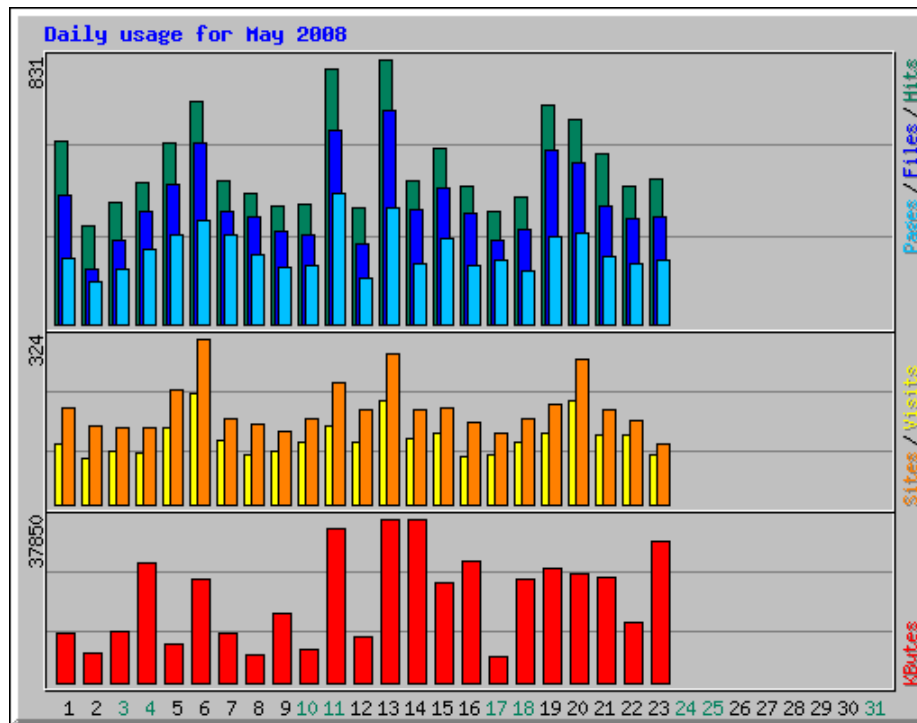

# Usage Statistics for northshorechoral.com

Summary Period: May 2008

Generated 23-May-2008 19:58 EDT

[\[Daily Statistics\]](#) [\[Hourly Statistics\]](#) [\[URLs\]](#) [\[Entry\]](#) [\[Exit\]](#) [\[Sites\]](#) [\[Referrers\]](#) [\[Search\]](#) [\[Agents\]](#) [\[Countries\]](#)

Monthly Statistics for May 2008		
Total Hits	11510	
Total Files	8780	
Total Pages	5316	
Total Visits	2997	
Total KBytes	457666	
Total Unique Sites	2079	
Total Unique URLs	470	
Total Unique Referrers	254	
Total Unique User Agents	327	
	Avg	Max
Hits per Hour	20	151
Hits per Day	500	831
Files per Day	381	672
Pages per Day	231	412
Visits per Day	130	217
KBytes per Day	19899	37850
Hits by Response Code		
Code 200 - OK	8780	
Code 206 - Partial Content	285	
Code 301 - Moved Permanently	10	
Code 302 - Found	1	
Code 304 - Not Modified	1475	
Code 404 - Not Found	959	