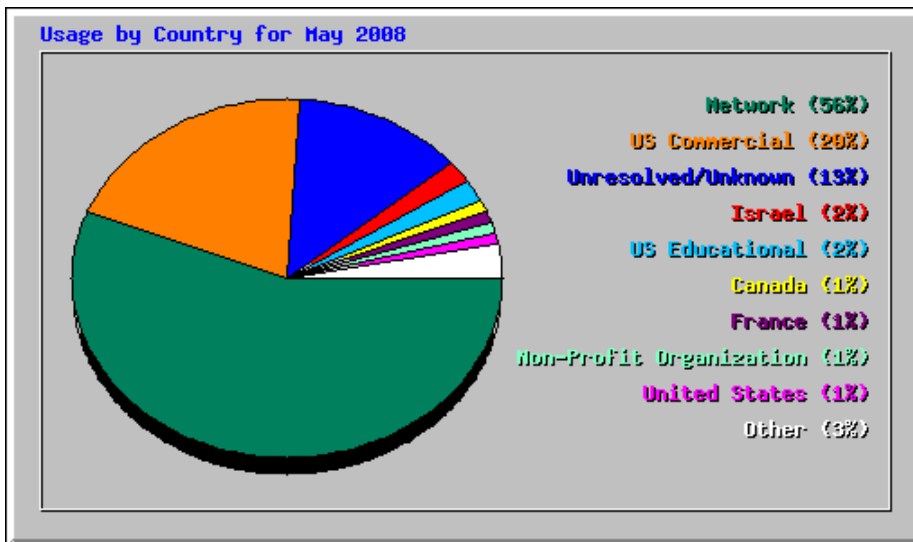

3	739	6.42%	Mozilla/4.0 (compatible; MSIE 7.0; Windows NT 5.1; .NET CLR 1
4	534	4.64%	Mozilla/5.0 (Windows; U; Windows NT 5.1; en-US; rv:1.8.1.14)
5	517	4.49%	Mozilla/5.0 (compatible; Yahoo! Slurp/3.0; http://help.yahoo.
6	480	4.17%	Mozilla/5.0 (compatible; Googlebot/2.1; +http://www.google.co
7	478	4.15%	msnbot/1.1 (+http://search.msn.com/msnbot.htm)
8	268	2.33%	Mozilla/4.0 (compatible; MSIE 7.0; Windows NT 6.0; SLCC1; .NE
9	252	2.19%	Mozilla/4.0 (compatible; MSIE 7.0; Windows NT 5.1; .NET CLR 2
10	171	1.49%	Mozilla/4.0 (compatible; MSIE 6.0; Windows NT 5.0)
11	163	1.42%	Mozilla/4.0 (compatible; MSIE 7.0; Windows NT 5.2)
12	143	1.24%	WebAlta Crawler/2.0 (http://www.webalta.net/ru/about_webmaste
13	139	1.21%	Mail.Ru/1.0
14	139	1.21%	Mozilla/4.0 (compatible; MSIE 6.0; Windows NT 5.1)
15	134	1.16%	Mozilla/5.0 (compatible; Ask Jeeves/Teoma; +http://about.ask.

Top 30 of 55 Total Countries							
#	Hits		Files		KBytes		Country
1	6429	55.86%	4959	56.48%	288180	62.97%	Network
2	2293	19.92%	1524	17.36%	71170	15.55%	US Commercial
3	1499	13.02%	1390	15.83%	52335	11.44%	Unresolved/Unknown
4	226	1.96%	200	2.28%	3475	0.76%	Israel
5	211	1.83%	206	2.35%	7541	1.65%	US Educational
6	142	1.23%	138	1.57%	1972	0.43%	Canada
7	131	1.14%	103	1.17%	12143	2.65%	France
8	83	0.72%	77	0.88%	7538	1.65%	Non-Profit Organization
9	77	0.67%	77	0.88%	1936	0.42%	United States
10	41	0.36%	38	0.43%	581	0.13%	Germany
11	35	0.30%	28	0.32%	347	0.08%	Ireland
12	31	0.27%	31	0.35%	844	0.18%	United Kingdom
13	27	0.23%	27	0.31%	540	0.12%	Belgium
14	25	0.22%	25	0.28%	1179	0.26%	Australia
15	22	0.19%	21	0.24%	1137	0.25%	New Zealand (Aotearoa)
16	18	0.16%	9	0.10%	9	0.00%	Seychelles
17	15	0.13%	15	0.17%	306	0.07%	Japan