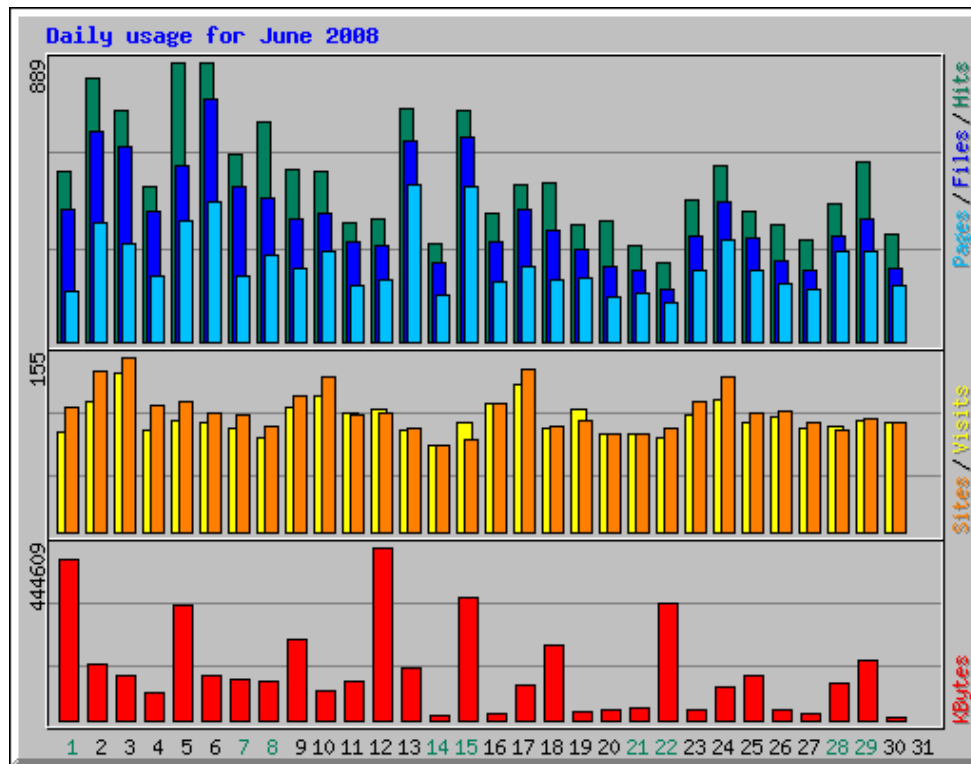

Usage Statistics for northshorechoral.com

Summary Period: June 2008

Generated 01-Jul-2008 21:49 EDT

[\[Daily Statistics\]](#) [\[Hourly Statistics\]](#) [\[URLs\]](#) [\[Entry\]](#) [\[Exit\]](#) [\[Sites\]](#) [\[Referrers\]](#) [\[Search\]](#) [\[Users\]](#) [\[Agents\]](#) [\[Countries\]](#)

Monthly Statistics for June 2008		
Total Hits	15519	
Total Files	11945	
Total Pages	7529	
Total Visits	3001	
Total KBytes	3866793	
Total Unique Sites	1669	
Total Unique URLs	521	
Total Unique Referrers	268	
Total Unique Usernames	1	
Total Unique User Agents	333	
	Avg	Max
Hits per Hour	21	326
Hits per Day	517	889
Files per Day	398	772
Pages per Day	250	501
Visits per Day	100	140
KBytes per Day	128893	444609
Hits by Response Code		
Code 200 - OK	11945	
Code 206 - Partial Content	480	
Code 301 - Moved Permanently	13	
Code 304 - Not Modified	1793	
Code 401 - Unauthorized	2	
Code 404 - Not Found	1286	