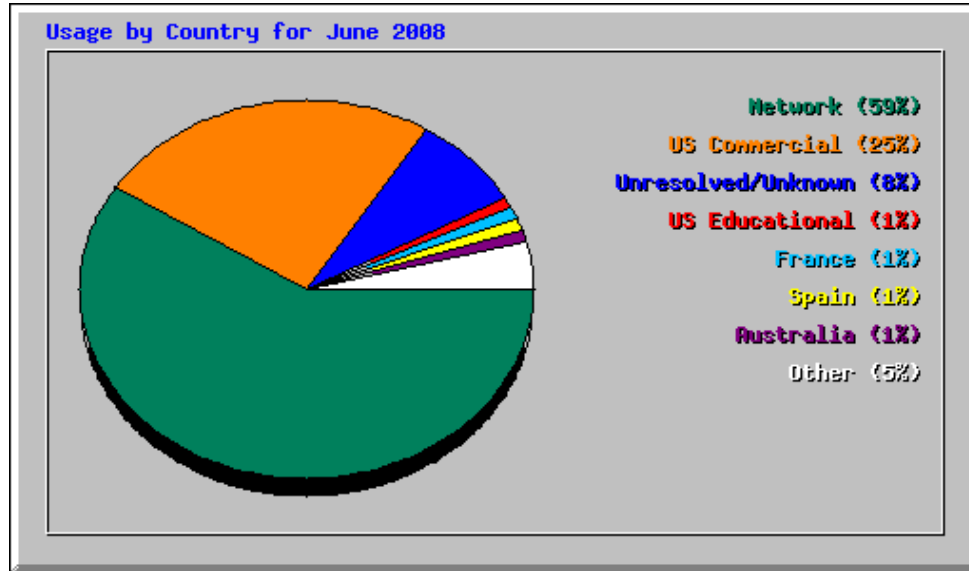

Top 30 of 62 Total Countries							
#	Hits		Files		KBytes		Country
1	9131	58.84%	7625	63.83%	3218133	83.22%	Network
2	3922	25.27%	2594	21.72%	541311	14.00%	US Commercial
3	1202	7.75%	1075	9.00%	64309	1.66%	Unresolved/Unknown
4	169	1.09%	168	1.41%	17775	0.46%	US Educational
5	144	0.93%	131	1.10%	3274	0.08%	France
6	127	0.82%	114	0.95%	2583	0.07%	Spain
7	115	0.74%	83	0.69%	2202	0.06%	Australia
8	73	0.47%	45	0.38%	516	0.01%	US Government
9	49	0.32%	48	0.40%	1276	0.03%	Canada
10	48	0.31%	39	0.33%	572	0.01%	Ireland
11	47	0.30%	47	0.39%	978	0.03%	New Zealand (Aotearoa)
12	43	0.28%	38	0.32%	629	0.02%	Brazil
13	42	0.27%	42	0.35%	525	0.01%	Germany
14	39	0.25%	39	0.33%	1572	0.04%	United Kingdom
15	36	0.23%	33	0.28%	674	0.02%	Non-Profit Organization
16	28	0.18%	27	0.23%	197	0.01%	Old style Arpanet (arpa)
17	28	0.18%	14	0.12%	15	0.00%	Seychelles
18	24	0.15%	23	0.19%	1422	0.04%	Italy
19	22	0.14%	21	0.18%	520	0.01%	United States
20	16	0.10%	16	0.13%	505	0.01%	Romania
21	13	0.08%	12	0.10%	435	0.01%	Belgium
22	13	0.08%	13	0.11%	506	0.01%	Switzerland
23	13	0.08%	13	0.11%	814	0.02%	Czech Republic
24	13	0.08%	13	0.11%	399	0.01%	Denmark
25	13	0.08%	12	0.10%	188	0.00%	Lithuania
26	12	0.08%	12	0.10%	438	0.01%	Mexico
27	12	0.08%	12	0.10%	262	0.01%	Poland