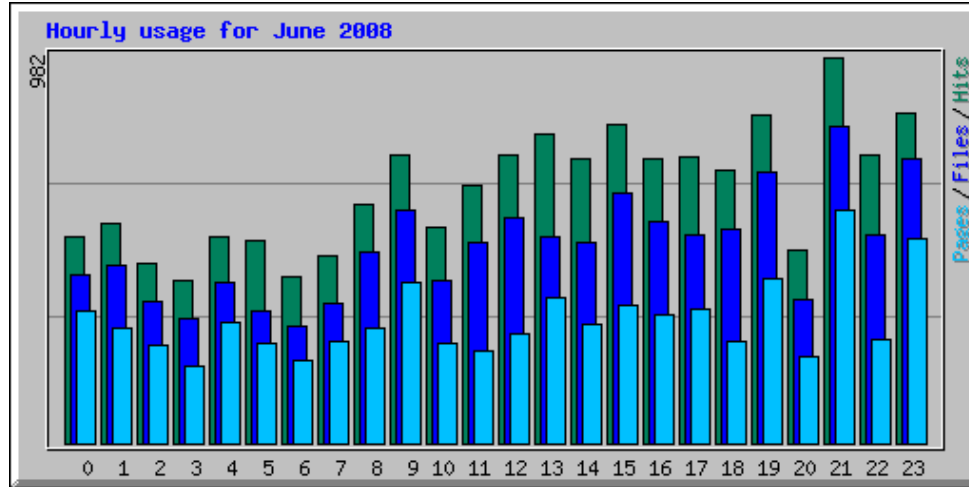

25	417	2.69%	328	2.75%	226	3.00%	97	3.23%	105	6.29%	117246	3.03%
26	369	2.38%	260	2.18%	184	2.44%	102	3.40%	107	6.41%	25708	0.66%
27	326	2.10%	228	1.91%	164	2.18%	92	3.07%	97	5.81%	16327	0.42%
28	436	2.81%	336	2.81%	288	3.83%	94	3.13%	90	5.39%	92923	2.40%
29	570	3.67%	389	3.26%	286	3.80%	98	3.27%	101	6.05%	154238	3.99%
30	340	2.19%	235	1.97%	180	2.39%	97	3.23%	97	5.81%	9678	0.25%

Hourly Statistics for June 2008												
Hour	Hits			Files			Pages			KBytes		
	Avg	Total		Avg	Total		Avg	Total		Avg	Total	
0	17	523	3.37%	14	426	3.57%	11	335	4.45%	3064	91925	2.38%
1	18	558	3.60%	15	454	3.80%	9	292	3.88%	6029	180869	4.68%
2	15	459	2.96%	12	360	3.01%	8	247	3.28%	9887	296600	7.67%
3	13	415	2.67%	10	316	2.65%	6	194	2.58%	1106	33174	0.86%
4	17	527	3.40%	13	410	3.43%	10	305	4.05%	4044	121331	3.14%
5	17	516	3.32%	11	334	2.80%	8	253	3.36%	3358	100731	2.61%
6	14	425	2.74%	9	296	2.48%	7	211	2.80%	2269	68067	1.76%
7	15	477	3.07%	11	356	2.98%	8	258	3.43%	587	17617	0.46%
8	20	608	3.92%	16	484	4.05%	9	295	3.92%	5096	152883	3.95%
9	24	734	4.73%	19	595	4.98%	13	411	5.46%	3761	112833	2.92%
10	18	551	3.55%	13	413	3.46%	8	253	3.36%	3493	104788	2.71%
11	21	655	4.22%	16	509	4.26%	7	237	3.15%	10149	304468	7.87%
12	24	731	4.71%	19	571	4.78%	9	276	3.67%	6719	201578	5.21%
13	26	785	5.06%	17	523	4.38%	12	371	4.93%	7682	230466	5.96%
14	24	721	4.65%	17	511	4.28%	10	300	3.98%	1880	56389	1.46%
15	27	811	5.23%	21	636	5.32%	11	349	4.64%	11528	345830	8.94%
16	24	721	4.65%	18	565	4.73%	10	325	4.32%	7663	229890	5.95%
17	24	730	4.70%	17	532	4.45%	11	342	4.54%	3006	90166	2.33%
18	23	695	4.48%	18	543	4.55%	8	259	3.44%	1427	42815	1.11%
19	27	835	5.38%	22	687	5.75%	13	419	5.57%	2943	88286	2.28%
20	16	492	3.17%	12	366	3.06%	7	222	2.95%	11116	333483	8.62%
21	32	982	6.33%	26	807	6.76%	19	591	7.85%	1497	44897	1.16%
22	24	731	4.71%	17	528	4.42%	8	262	3.48%	8226	246779	6.38%