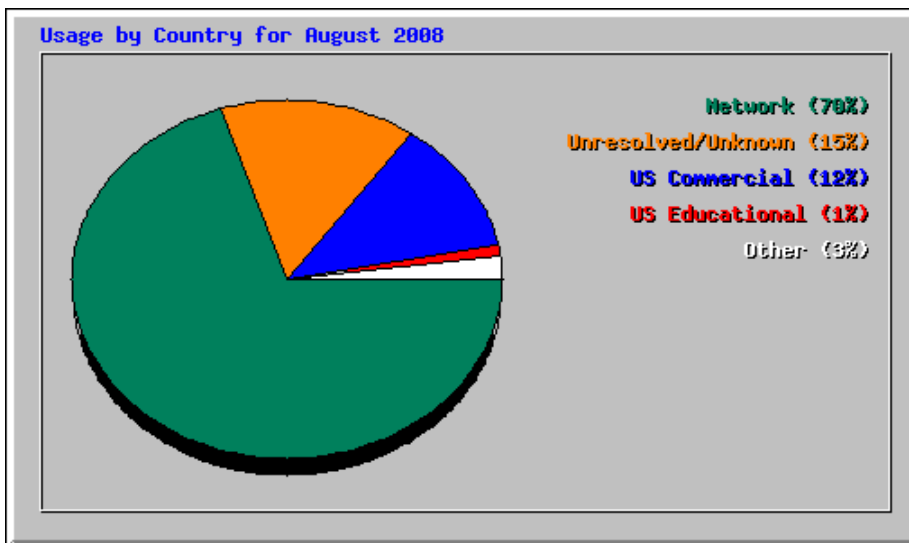

19	1	0.53%	312-742-7640
20	1	0.53%	alexandra lextton-metzner

Top 1 of 1 Total Usernames									
#	Hits	Files	KBytes	Visits	Username				
1	8	0.05%	8	0.07%	95	0.00%	1	0.05%	NSCS

Top 15 of 347 Total User Agents			
#	Hits	User Agent	
1	4628	29.12%	Mozilla/5.0 (compatible; Yahoo! Slurp; http://help.yahoo.com/
2	1871	11.77%	Mozilla/4.0 (compatible; MSIE 7.0; Windows NT 5.1; .NET CLR 1
3	1233	7.76%	Mozilla/4.0 (compatible; MSIE 6.0; Windows NT 5.1; SV1; .NET
4	816	5.13%	Mozilla/5.0 (Windows; U; Windows NT 5.1; en-US; rv:1.9.0.1) G
5	730	4.59%	Mozilla/4.0 (compatible; MSIE 7.0; Windows NT 5.1; .NET CLR 2
6	674	4.24%	Mozilla/5.0 (X11; U; Linux i686 (x86_64); en-US; rv:1.8.1.4)
7	321	2.02%	msnbot/1.1 (+http://search.msn.com/msnbot.htm)
8	301	1.89%	Mozilla/5.0 Gecko/246 Firefox/2.0.0.3
9	281	1.77%	Mozilla/5.0 (compatible; Googlebot/2.1; +http://www.google.co
10	263	1.65%	Mozilla/4.0 (compatible; MSIE 7.0; Windows NT 6.0; SLCC1; .NE
11	238	1.50%	Mozilla/5.0 (Windows; U; Windows NT 5.1; en-US; rv:1.8.1.16)
12	210	1.32%	Mozilla/5.0 (Macintosh; U; Intel Mac OS X 10_5_4; en-us) Appl
13	135	0.85%	Mozilla/4.0 (compatible; MSIE 7.0; Windows NT 5.1; InfoPath.1
14	126	0.79%	Mozilla/5.0 (compatible; Ask Jeeves/Teoma; +http://about.ask.
15	116	0.73%	Mozilla/4.0 (compatible; MSIE 7.0; Windows NT 6.0; FunWebProd

Top 30 of 51 Total Countries							
#	Hits	Files	KBytes	Country			
1	11123	69.98%	9857	83.00%	1799040	83.84%	Network
2	2332	14.67%	2171	18.28%	198677	9.26%	Unresolved/Unknown
3	1854	11.66%	1221	10.28%	105540	4.92%	US Commercial