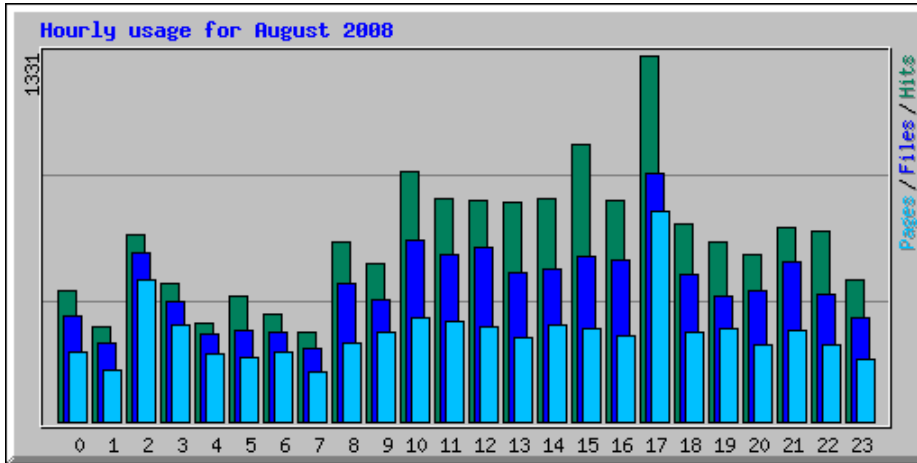

27	533	3.35%	327	2.75%	193	2.49%	71	3.25%	65	5.63%	64987	3.03%
28	630	3.96%	357	3.01%	224	2.89%	65	2.98%	68	5.89%	95803	4.46%
29	629	3.96%	483	4.07%	289	3.73%	62	2.84%	84	7.28%	73874	3.44%
30	310	1.95%	274	2.31%	176	2.27%	59	2.70%	55	4.77%	92591	4.32%
31	400	2.52%	304	2.56%	175	2.26%	58	2.66%	57	4.94%	146752	6.84%

Hourly Statistics for August 2008												
Hour	Hits			Files			Pages			KBytes		
	Avg	Total		Avg	Total		Avg	Total		Avg	Total	
0	15	473	2.98%	12	381	3.21%	8	250	3.23%	1140	35346	1.65%
1	11	341	2.15%	9	283	2.38%	6	187	2.42%	601	18616	0.87%
2	21	678	4.27%	19	613	5.16%	16	512	6.61%	1838	56991	2.66%
3	16	499	3.14%	14	439	3.70%	11	351	4.53%	2160	66968	3.12%
4	11	359	2.26%	10	321	2.70%	8	248	3.20%	930	28817	1.34%
5	14	453	2.85%	10	332	2.80%	7	234	3.02%	6074	188303	8.78%
6	12	387	2.43%	10	322	2.71%	8	250	3.23%	915	28374	1.32%
7	10	325	2.04%	8	268	2.26%	5	183	2.36%	921	28542	1.33%
8	21	653	4.11%	16	504	4.24%	9	282	3.64%	8840	274028	12.77%
9	18	574	3.61%	14	441	3.71%	10	322	4.16%	731	22675	1.06%
10	29	905	5.69%	21	656	5.52%	12	374	4.83%	3207	99414	4.63%
11	26	811	5.10%	19	605	5.09%	11	363	4.69%	4724	146458	6.83%
12	25	805	5.06%	20	633	5.33%	11	342	4.42%	2454	76079	3.55%
13	25	795	5.00%	17	543	4.57%	9	307	3.97%	1726	53505	2.49%
14	26	808	5.08%	17	551	4.64%	11	348	4.50%	2507	77720	3.62%
15	32	1007	6.34%	19	598	5.04%	10	337	4.35%	5833	180822	8.43%
16	25	802	5.05%	18	588	4.95%	10	310	4.01%	2048	63503	2.96%
17	42	1331	8.37%	29	901	7.59%	24	766	9.90%	2937	91033	4.24%
18	23	721	4.54%	17	534	4.50%	10	326	4.21%	4826	149609	6.97%
19	21	651	4.10%	14	458	3.86%	10	340	4.39%	2569	79638	3.71%
20	19	608	3.83%	15	478	4.02%	8	278	3.59%	1880	58292	2.72%
21	22	703	4.42%	18	583	4.91%	10	330	4.26%	2173	67361	3.14%
22	22	692	4.35%	14	464	3.91%	8	277	3.58%	4251	131795	6.14%
23	16	514	3.23%	12	380	3.20%	7	223	2.88%	3932	121897	5.68%