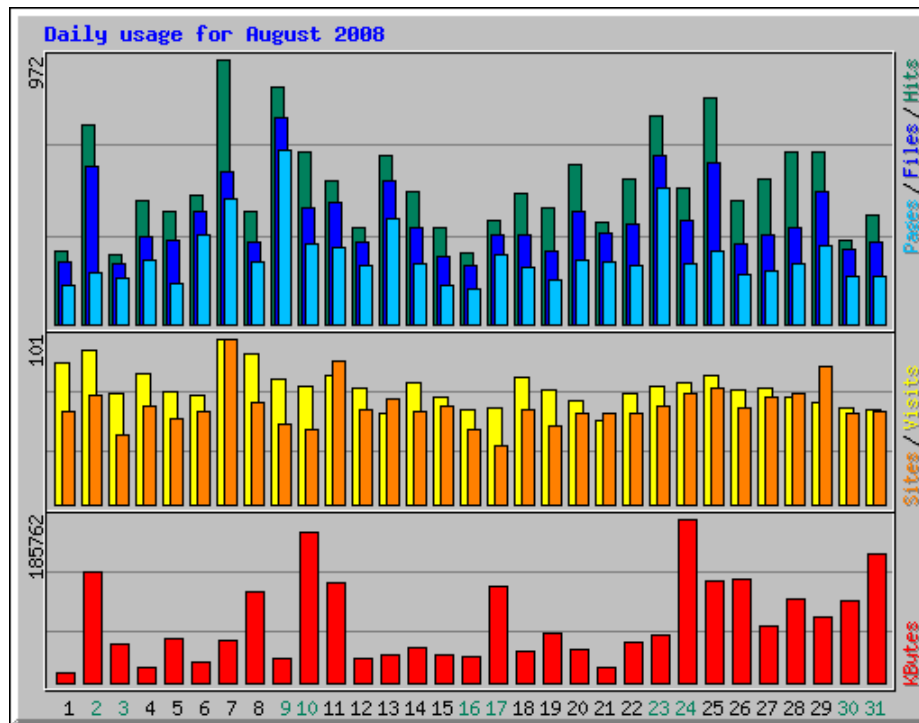

Usage Statistics for northshorechoral.com

Summary Period: August 2008

Generated 01-Sep-2008 04:45 EDT

[\[Daily Statistics\]](#) [\[Hourly Statistics\]](#) [\[URLs\]](#) [\[Entry\]](#) [\[Exit\]](#) [\[Sites\]](#) [\[Referrers\]](#) [\[Search\]](#) [\[Users\]](#) [\[Agents\]](#) [\[Countries\]](#)

Monthly Statistics for August 2008		
Total Hits	15895	
Total Files	11876	
Total Pages	7740	
Total Visits	2182	
Total KBytes	2145788	
Total Unique Sites	1154	
Total Unique URLs	560	
Total Unique Referrers	318	
Total Unique Usernames	1	
Total Unique User Agents	347	
	Avg	Max
Hits per Hour	21	306
Hits per Day	512	972
Files per Day	383	757
Pages per Day	249	635
Visits per Day	70	101
KBytes per Day	69219	185762
Hits by Response Code		
Code 200 - OK	11876	
Code 206 - Partial Content	1903	
Code 301 - Moved Permanently	19	
Code 302 - Found	146	
Code 304 - Not Modified	1108	
Code 401 - Unauthorized	4	
Code 403 - Forbidden	1	
Code 404 - Not Found	838	