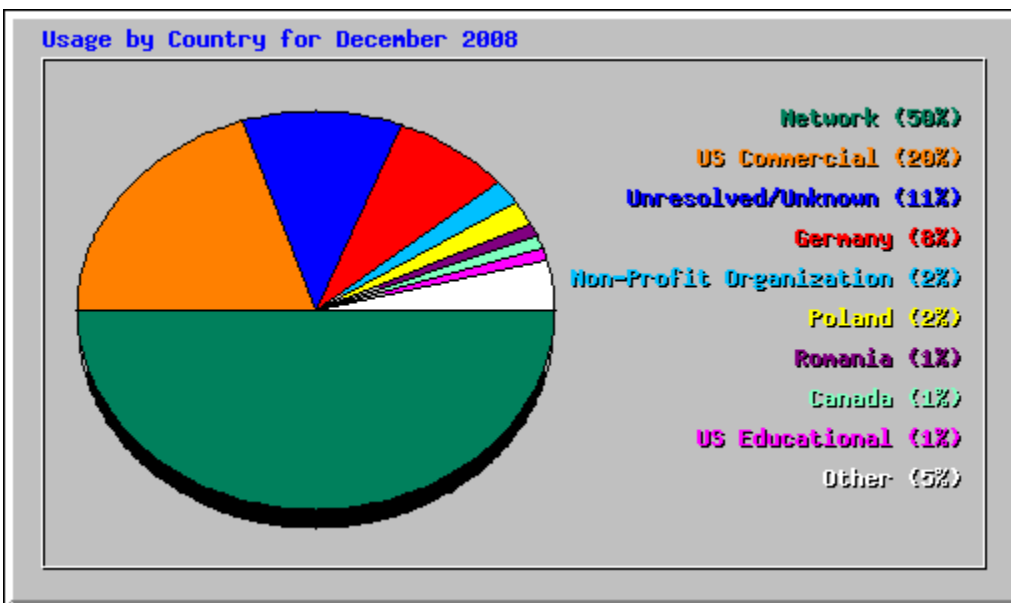

#	Hits		User Agent
1	3076	18.15%	Mozilla/5.0 (compatible; Yahoo! Slurp; http://help.yahoo.com/
2	1555	9.17%	Mozilla/4.0 (compatible; MSIE 7.0; Windows NT 5.1; .NET CLR 1
3	1063	6.27%	Mozilla/5.0 (compatible; Googlebot/2.1; +http://www.google.co
4	685	4.04%	Mozilla/4.0 (compatible; MSIE 6.0; Windows NT 5.1; SV1; .NET
5	664	3.92%	Mozilla/5.0 (Windows; U; Windows NT 5.1; en-US; rv:1.9.0.4) G
6	596	3.52%	Mozilla/4.0 (compatible; MSIE 7.0; Windows NT 6.0; SLCC1; .NE
7	505	2.98%	Mozilla/5.0 (compatible; Yahoo! Slurp/3.0; http://help.yahoo.
8	483	2.85%	Mozilla/4.0 (compatible; MSIE 5.5; Windows 98)
9	441	2.60%	Mozilla/4.0 (compatible; MSIE 7.0; Windows NT 5.1; .NET CLR 2
10	275	1.62%	Mozilla/4.0 (compatible; MSIE 6.0; Windows NT 5.1)
11	262	1.55%	Mozilla/4.0 (compatible; MSIE 6.0; Windows NT 5.1; SV1)
12	252	1.49%	Mozilla/4.0 (compatible; MSIE 7.0; Windows NT 5.1)
13	248	1.46%	Mozilla/5.0 (Windows; U; Windows NT 5.1; en-US; rv:1.9.0.5) G
14	201	1.19%	Mozilla/4.0 (compatible; MSIE 6.0; Windows NT 5.0; (R1 1.1);
15	199	1.17%	Mozilla/4.0 (compatible; MSIE 6.0; Windows NT 5.0)

Top 30 of 62 Total Countries							
#	Hits		Files		KBytes		Country
1	8508	50.19%	7275	54.28%	1284292	76.41%	Network
2	3398	20.04%	2388	17.82%	188657	11.22%	US Commercial
3	1880	11.09%	1704	12.71%	66857	3.98%	Unresolved/Unknown
4	1382	8.15%	1379	10.29%	2210	0.13%	Germany
5	272	1.60%	235	1.75%	5707	0.34%	Non-Profit Organization
6	270	1.59%	270	2.01%	47674	2.84%	Poland
7	241	1.42%	240	1.79%	33842	2.01%	Romania
8	179	1.06%	176	1.31%	21594	1.28%	Canada
9	133	0.78%	113	0.84%	3240	0.19%	US Educational
10	53	0.31%	53	0.40%	2013	0.12%	United Kingdom
11	52	0.31%	42	0.31%	592	0.04%	Ireland