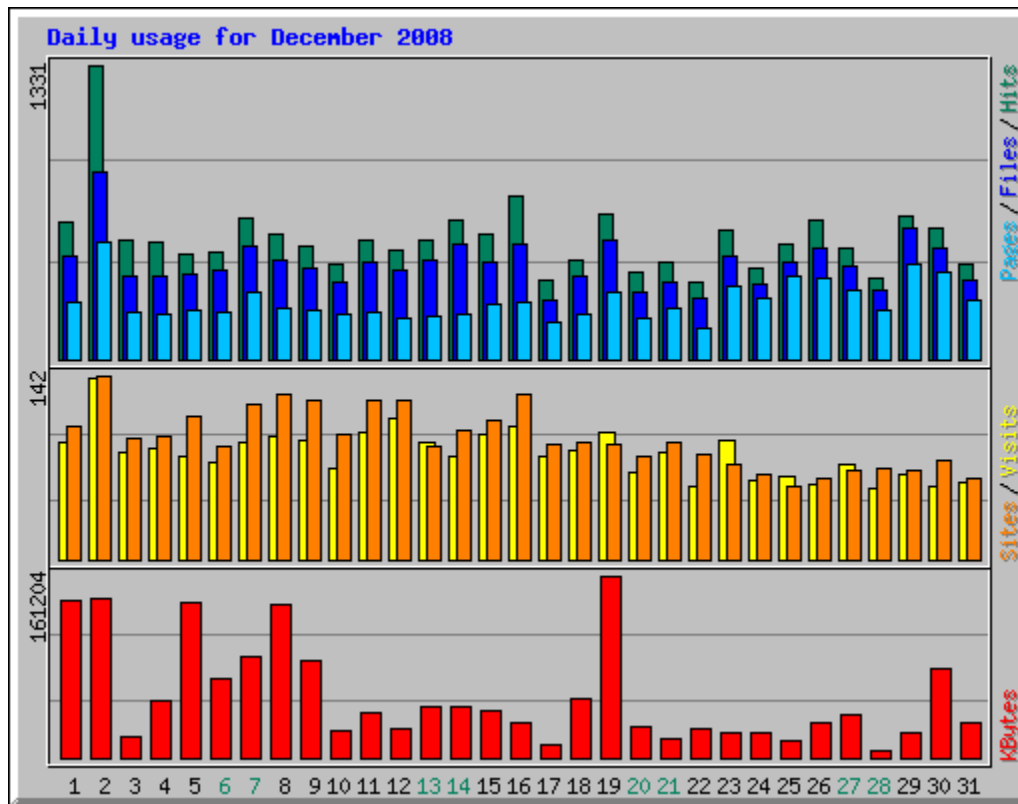

Usage Statistics for northshorechoral.com

Summary Period: December 2008

Generated 31-Dec-2008 21:03 CST

[\[Daily Statistics\]](#) [\[Hourly Statistics\]](#) [\[URLs\]](#) [\[Entry\]](#) [\[Exit\]](#) [\[Sites\]](#) [\[Referrers\]](#) [\[Search\]](#) [\[Users\]](#) [\[Agents\]](#) [\[Countries\]](#)

Monthly Statistics for December 2008		
Total Hits	16952	
Total Files	13402	
Total Pages	8091	
Total Visits	2509	
Total KBytes	1680895	
Total Unique Sites	2032	
Total Unique URLs	566	
Total Unique Referrers	514	
Total Unique Usernames	1	
Total Unique User Agents	448	
	Avg	Max
Hits per Hour	22	293
Hits per Day	546	1331
Files per Day	432	848
Pages per Day	261	527
Visits per Day	80	139
KBytes per Day	54222	161204
Hits by Response Code		
Code 200 - OK	13402	
Code 206 - Partial Content	1017	
Code 301 - Moved Permanently	27	
Code 302 - Found	8	
Code 304 - Not Modified	1425	
Code 400 - Bad Request	3	
Code 401 - Unauthorized	8	
Code 404 - Not Found	1059	
Code 405 - Method Not Allowed	3	