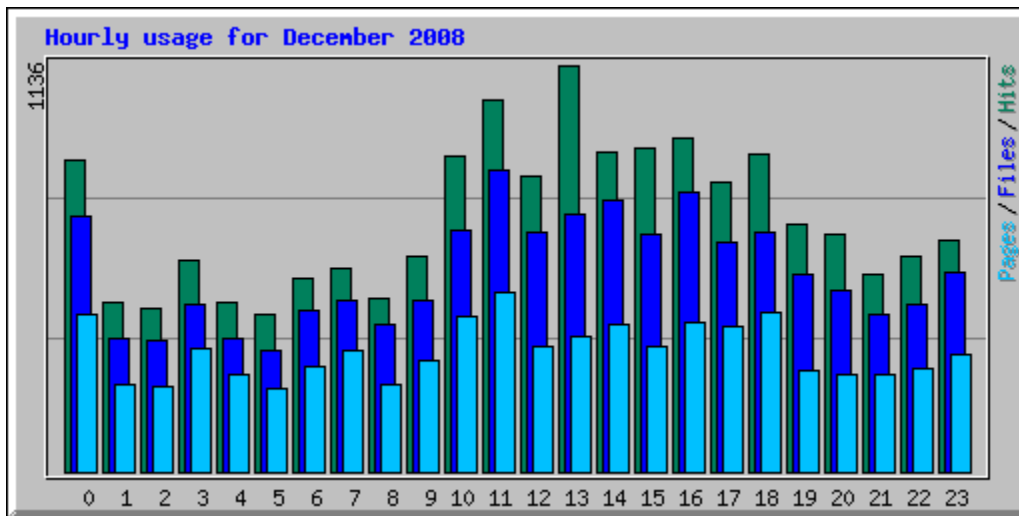

24	409	2.41%	336	2.51%	276	3.41%	61	2.43%	66	3.25%	21455	1.28%
25	519	3.06%	437	3.26%	372	4.60%	64	2.55%	57	2.81%	15541	0.92%
26	630	3.72%	503	3.75%	370	4.57%	58	2.31%	63	3.10%	30434	1.81%
27	499	2.94%	418	3.12%	310	3.83%	73	2.91%	68	3.35%	37482	2.23%
28	365	2.15%	316	2.36%	218	2.69%	55	2.19%	71	3.49%	6677	0.40%
29	649	3.83%	591	4.41%	428	5.29%	66	2.63%	69	3.40%	22649	1.35%
30	589	3.47%	502	3.75%	390	4.82%	56	2.23%	76	3.74%	78897	4.69%
31	433	2.55%	359	2.68%	264	3.26%	60	2.39%	62	3.05%	30905	1.84%

Hourly Statistics for December 2008												
Hour	Hits			Files			Pages			KBytes		
	Avg	Total		Avg	Total		Avg	Total		Avg	Total	
0	28	868	5.12%	23	715	5.34%	14	437	5.40%	5116	158593	9.44%
1	15	475	2.80%	12	374	2.79%	7	243	3.00%	750	23259	1.38%
2	14	455	2.68%	11	366	2.73%	7	239	2.95%	1000	31015	1.85%
3	19	592	3.49%	15	468	3.49%	11	344	4.25%	2778	86132	5.12%
4	15	475	2.80%	12	374	2.79%	8	269	3.32%	1052	32625	1.94%
5	14	438	2.58%	10	339	2.53%	7	235	2.90%	1625	50376	3.00%
6	17	538	3.17%	14	448	3.34%	9	292	3.61%	972	30145	1.79%
7	18	567	3.34%	15	481	3.59%	10	340	4.20%	804	24938	1.48%
8	15	484	2.86%	13	412	3.07%	7	246	3.04%	867	26891	1.60%
9	19	601	3.55%	15	476	3.55%	10	312	3.86%	1019	31583	1.88%
10	28	883	5.21%	21	675	5.04%	14	436	5.39%	1441	44660	2.66%
11	33	1036	6.11%	27	845	6.31%	16	500	6.18%	2393	74187	4.41%
12	26	824	4.86%	21	671	5.01%	11	349	4.31%	2555	79211	4.71%
13	36	1136	6.70%	23	720	5.37%	12	380	4.70%	1941	60156	3.58%
14	28	894	5.27%	24	758	5.66%	13	410	5.07%	1436	44511	2.65%
15	29	905	5.34%	21	662	4.94%	11	352	4.35%	4201	130236	7.75%
16	29	929	5.48%	25	781	5.83%	13	415	5.13%	5302	164350	9.78%
17	26	809	4.77%	20	643	4.80%	13	407	5.03%	3020	93629	5.57%
18	28	888	5.24%	21	671	5.01%	14	445	5.50%	6496	201378	11.98%
19	22	692	4.08%	17	549	4.10%	9	283	3.50%	4367	135383	8.05%