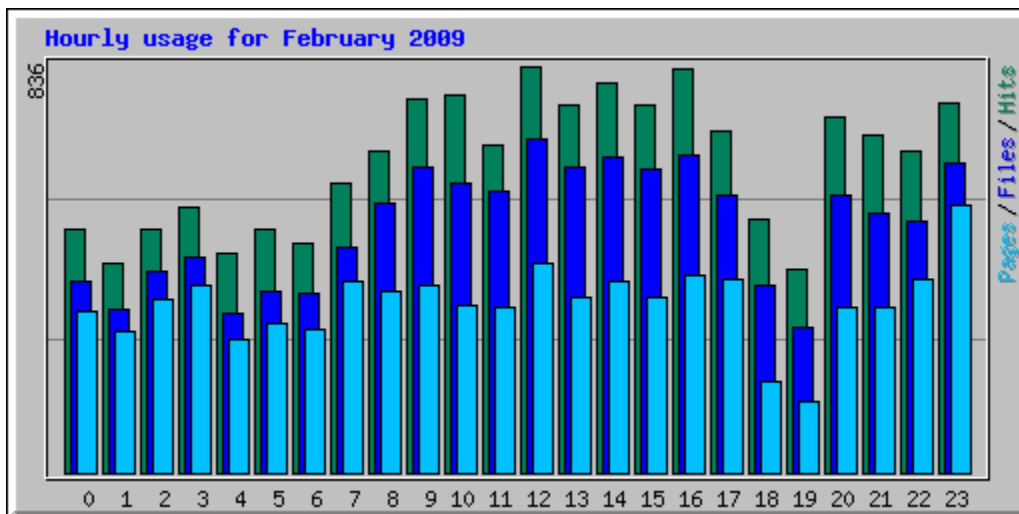

24	648	4.23%	500	4.09%	318	3.79%	83	3.67%	104	5.35%	26062	2.25%
25	426	2.78%	326	2.67%	168	2.00%	82	3.63%	100	5.14%	27712	2.40%
26	411	2.68%	292	2.39%	147	1.75%	78	3.45%	89	4.58%	103556	8.96%
27	571	3.72%	467	3.82%	260	3.10%	103	4.56%	119	6.12%	22743	1.97%
28	472	3.08%	363	2.97%	231	2.76%	92	4.07%	102	5.25%	12125	1.05%

Hourly Statistics for February 2009

Hour	Hits		3.25%	Files		3.22%	Pages		3.95%	KBytes		2.08%
	Avg	Total		Avg	Total		Avg	Total		Avg	Total	
0	17	499	3.25%	14	394	3.22%	11	331	3.95%	860	24067	2.08%
1	15	430	2.80%	12	336	2.75%	10	289	3.45%	355	9953	0.86%
2	17	502	3.27%	14	414	3.39%	12	356	4.25%	332	9284	0.80%
3	19	544	3.55%	15	444	3.63%	13	386	4.61%	688	19257	1.67%
4	16	449	2.93%	11	326	2.67%	9	273	3.26%	387	10836	0.94%
5	17	502	3.27%	13	372	3.04%	11	308	3.68%	1612	45131	3.90%
6	16	470	3.06%	13	370	3.03%	10	295	3.52%	475	13311	1.15%
7	21	596	3.89%	16	465	3.80%	14	394	4.70%	775	21708	1.88%
8	23	661	4.31%	19	552	4.51%	13	374	4.46%	1150	32192	2.79%
9	27	770	5.02%	22	630	5.15%	13	387	4.62%	1701	47630	4.12%
10	27	776	5.06%	21	596	4.87%	12	342	4.08%	926	25915	2.24%
11	24	675	4.40%	20	580	4.74%	12	340	4.06%	4474	125261	10.84%
12	29	836	5.45%	24	686	5.61%	15	431	5.14%	4493	125816	10.89%
13	27	756	4.93%	22	626	5.12%	12	362	4.32%	1103	30883	2.67%
14	28	800	5.22%	23	648	5.30%	14	392	4.68%	896	25084	2.17%
15	26	754	4.92%	22	625	5.11%	12	362	4.32%	1218	34111	2.95%
16	29	831	5.42%	23	654	5.35%	14	404	4.82%	1083	30335	2.62%
17	25	701	4.57%	20	569	4.65%	14	397	4.74%	3794	106222	9.19%
18	18	522	3.40%	13	385	3.15%	6	187	2.23%	2742	76776	6.64%
19	14	417	2.72%	10	299	2.45%	5	147	1.75%	2328	65175	5.64%
20	26	730	4.76%	20	570	4.66%	12	340	4.06%	3778	105772	9.15%
21	24	694	4.53%	19	535	4.37%	12	339	4.05%	2423	67843	5.87%
22	23	663	4.32%	18	516	4.22%	14	396	4.73%	3083	86316	7.47%