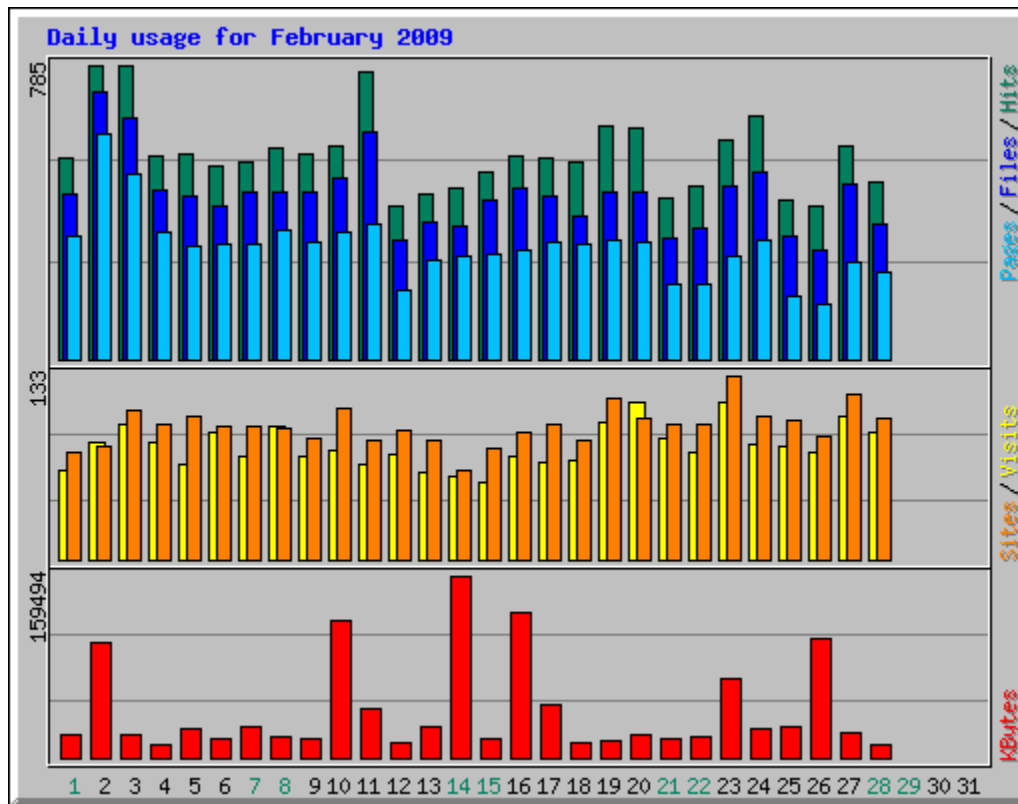

# Usage Statistics for northshorechoral.com

Summary Period: February 2009

Generated 01-Mar-2009 06:11 CST

[\[Daily Statistics\]](#) [\[Hourly Statistics\]](#) [\[URLs\]](#) [\[Entry\]](#) [\[Exit\]](#) [\[Sites\]](#) [\[Referrers\]](#) [\[Search\]](#) [\[Agents\]](#) [\[Countries\]](#)

Monthly Statistics for February 2009		
Total Hits	15337	
Total Files	12229	
Total Pages	8380	
Total Visits	2260	
Total KBytes	1155862	
Total Unique Sites	1944	
Total Unique URLs	542	
Total Unique Referrers	361	
Total Unique User Agents	483	
	Avg	Max
Hits per Hour	22	248
Hits per Day	547	785
Files per Day	436	712
Pages per Day	299	600
Visits per Day	80	113
KBytes per Day	41281	159494
Hits by Response Code		
Code 200 - OK	12229	
Code 206 - Partial Content	704	
Code 301 - Moved Permanently	5	
Code 304 - Not Modified	1484	
Code 400 - Bad Request	6	
Code 404 - Not Found	909	