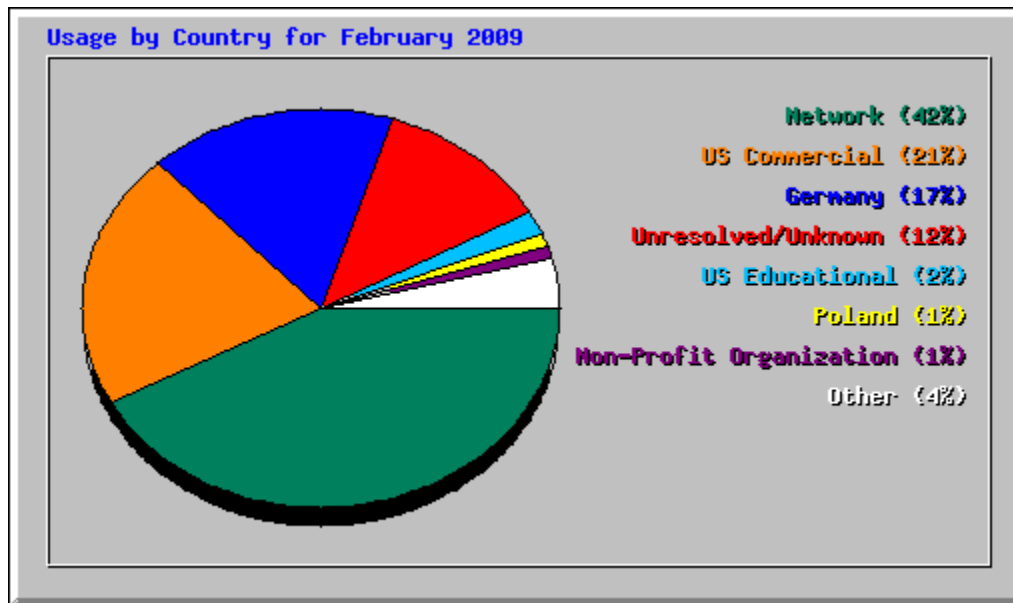

8	433	2.82%	Mozilla/5.0 (compatible; Charlotte/1.1; http://www.searchme.c
9	399	2.60%	Mozilla/4.0 (compatible; MSIE 6.0; Windows NT 5.1; SV1; .NET
10	374	2.44%	Mozilla/4.0 (compatible; MSIE 7.0; Windows NT 5.1; .NET CLR 2
11	353	2.30%	Mozilla/4.0 (compatible; MSIE 6.0; Windows NT 5.1)
12	341	2.22%	Mozilla/4.0 (compatible; MSIE 7.0; Windows NT 5.1)
13	263	1.71%	Mozilla/5.0 (Windows; U; Windows NT 5.1; de; rv:1.8.1.16) Gec
14	259	1.69%	T-Online Browser
15	243	1.58%	Mozilla/4.0 (compatible; MSIE 6.0; Windows NT 5.1; de)

Top 30 of 55 Total Countries							
#	Hits		Files		KBytes		Country
1	6390	41.66%	5409	44.23%	890862	77.07%	Network
2	3183	20.75%	1977	16.17%	98535	8.52%	US Commercial
3	2627	17.13%	2626	21.47%	6340	0.55%	Germany
4	1796	11.71%	1657	13.55%	82019	7.10%	Unresolved/Unknown
5	331	2.16%	309	2.53%	20637	1.79%	US Educational
6	146	0.95%	146	1.19%	23485	2.03%	Poland
7	103	0.67%	90	0.74%	1332	0.12%	Non-Profit Organization
8	75	0.49%	75	0.61%	2343	0.20%	Netherlands
9	75	0.49%	75	0.61%	2453	0.21%	United Kingdom
10	51	0.33%	49	0.40%	2164	0.19%	Australia
11	49	0.32%	49	0.40%	4420	0.38%	Canada
12	48	0.31%	48	0.39%	7548	0.65%	Mexico
13	34	0.22%	34	0.28%	1006	0.09%	Italy
14	31	0.20%	16	0.13%	277	0.02%	Denmark
15	27	0.18%	25	0.20%	445	0.04%	Ireland
16	27	0.18%	27	0.22%	754	0.07%	United States
17	25	0.16%	24	0.20%	640	0.06%	Brazil
18	23	0.15%	22	0.18%	205	0.02%	US Government
19	22	0.14%	20	0.16%	446	0.04%	Austria