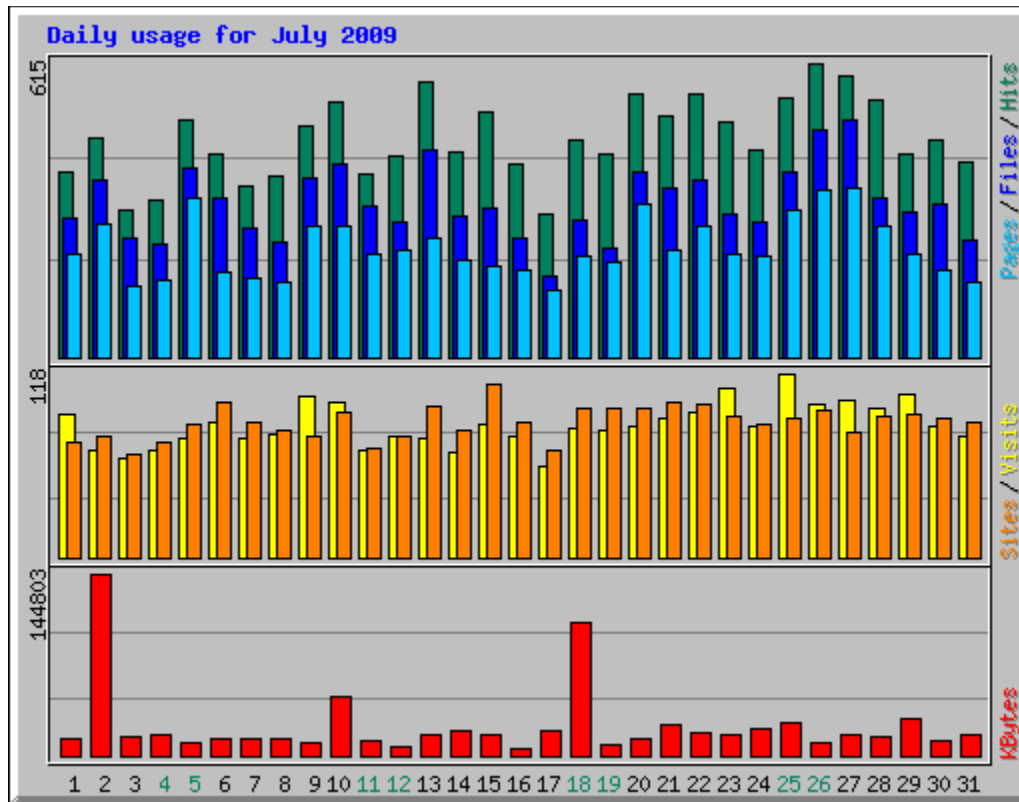

Usage Statistics for northshorechoral.com

Summary Period: July 2009

Generated 01-Aug-2009 05:44 CDT

[\[Daily Statistics\]](#) [\[Hourly Statistics\]](#) [\[URLs\]](#) [\[Entry\]](#) [\[Exit\]](#) [\[Sites\]](#) [\[Referrers\]](#) [\[Search\]](#) [\[Users\]](#) [\[Agents\]](#) [\[Countries\]](#)

Monthly Statistics for July 2009		
Total Hits	14166	
Total Files	9987	
Total Pages	7081	
Total Visits	2598	
Total KBytes	734888	
Total Unique Sites	1472	
Total Unique URLs	556	
Total Unique Referrers	478	
Total Unique Usernames	1	
Total Unique User Agents	423	
	Avg	Max
Hits per Hour	19	195
Hits per Day	456	615
Files per Day	322	494
Pages per Day	228	354
Visits per Day	83	118
KBytes per Day	23706	144803
Hits by Response Code		
Code 200 - OK	9987	
Code 206 - Partial Content	479	
Code 301 - Moved Permanently	105	
Code 302 - Found	1	
Code 304 - Not Modified	1412	
Code 400 - Bad Request	2	
Code 401 - Unauthorized	2	
Code 403 - Forbidden	2	
Code 404 - Not Found	2170	
Code 416 - Requested Range Not Satisfiable	5	
Code 501 - Not Implemented	1	