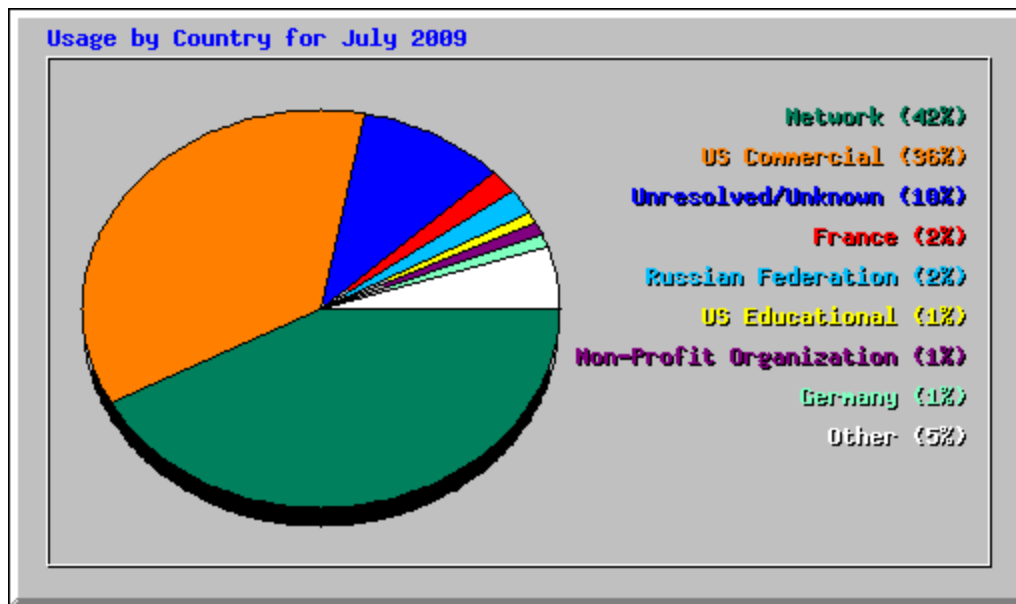

Top 30 of 58 Total Countries							
#	Hits		Files		KBytes		Country
1	5886	41.55%	4834	48.40%	469883	63.94%	Network
2	5152	36.37%	2779	27.83%	195411	26.59%	US Commercial
3	1460	10.31%	1270	12.72%	38350	5.22%	Unresolved/Unknown
4	350	2.47%	348	3.48%	286	0.04%	France
5	259	1.83%	250	2.50%	1244	0.17%	Russian Federation
6	196	1.38%	195	1.95%	4067	0.55%	US Educational
7	174	1.23%	153	1.53%	1383	0.19%	Non-Profit Organization
8	77	0.54%	71	0.71%	2524	0.34%	Germany
9	58	0.41%	57	0.57%	1324	0.18%	Canada
10	43	0.30%	33	0.33%	1022	0.14%	Poland
11	36	0.25%	31	0.31%	1225	0.17%	Argentina
12	36	0.25%	34	0.34%	493	0.07%	India
13	34	0.24%	33	0.33%	813	0.11%	Australia
14	28	0.20%	28	0.28%	1267	0.17%	United Kingdom
15	27	0.19%	27	0.27%	73	0.01%	Czech Republic
16	27	0.19%	26	0.26%	2604	0.35%	Japan
17	27	0.19%	27	0.27%	553	0.08%	Netherlands
18	25	0.18%	25	0.25%	1804	0.25%	Italy
19	25	0.18%	24	0.24%	1326	0.18%	Mexico
20	25	0.18%	23	0.23%	1000	0.14%	New Zealand (Aotearoa)
21	22	0.16%	16	0.16%	539	0.07%	Brazil
22	20	0.14%	16	0.16%	203	0.03%	US Government
23	20	0.14%	10	0.10%	10	0.00%	Seychelles
24	17	0.12%	17	0.17%	148	0.02%	Hungary
25	13	0.09%	13	0.13%	579	0.08%	Belgium
26	10	0.07%	10	0.10%	451	0.06%	Sweden