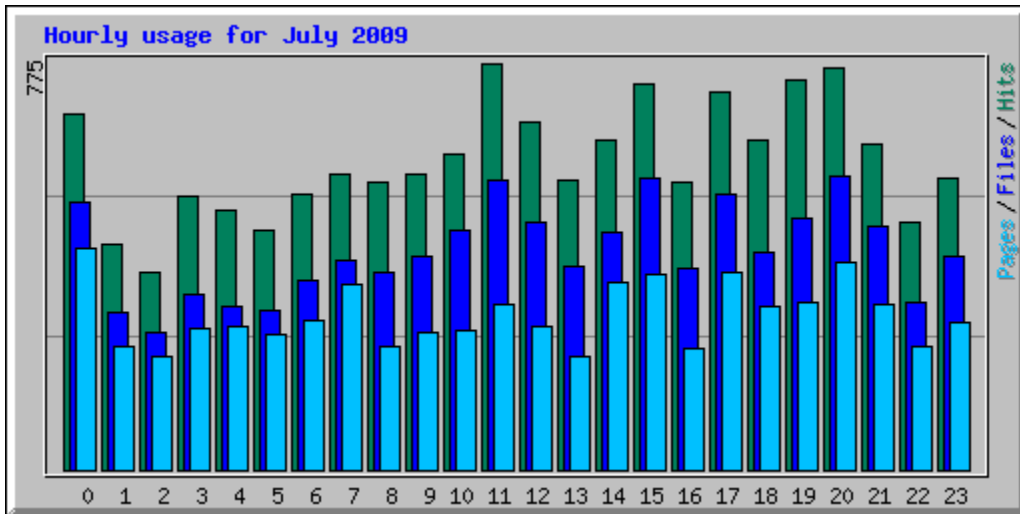

22	551	3.89%	370	3.70%	274	3.87%	93	3.58%	98	6.66%	18584	2.53%
23	493	3.48%	299	2.99%	217	3.06%	108	4.16%	90	6.11%	17189	2.34%
24	433	3.06%	283	2.83%	211	2.98%	84	3.23%	85	5.77%	21418	2.91%
25	543	3.83%	388	3.89%	307	4.34%	118	4.54%	89	6.05%	25975	3.53%
26	615	4.34%	473	4.74%	348	4.91%	98	3.77%	94	6.39%	9871	1.34%
27	588	4.15%	494	4.95%	354	5.00%	101	3.89%	80	5.43%	16210	2.21%
28	538	3.80%	334	3.34%	272	3.84%	95	3.66%	91	6.18%	15038	2.05%
29	424	2.99%	304	3.04%	215	3.04%	104	4.00%	92	6.25%	29966	4.08%
30	455	3.21%	318	3.18%	184	2.60%	84	3.23%	89	6.05%	12475	1.70%
31	409	2.89%	243	2.43%	158	2.23%	77	2.96%	87	5.91%	15935	2.17%

Hourly Statistics for July 2009												
Hour	Hits			Files			Pages			KBytes		
	Avg	Total		Avg	Total		Avg	Total		Avg	Total	
0	21	678	4.79%	16	511	5.12%	13	420	5.93%	1086	33668	4.58%
1	13	429	3.03%	9	298	2.98%	7	236	3.33%	502	15552	2.12%
2	12	376	2.65%	8	263	2.63%	6	215	3.04%	237	7333	1.00%
3	16	521	3.68%	10	333	3.33%	8	271	3.83%	883	27360	3.72%
4	16	496	3.50%	10	312	3.12%	8	273	3.86%	405	12544	1.71%
5	14	455	3.21%	9	302	3.02%	8	258	3.64%	352	10920	1.49%
6	16	525	3.71%	11	360	3.60%	9	286	4.04%	371	11513	1.57%
7	18	562	3.97%	12	400	4.01%	11	353	4.99%	514	15949	2.17%
8	17	548	3.87%	12	375	3.75%	7	236	3.33%	733	22721	3.09%
9	18	564	3.98%	13	407	4.08%	8	262	3.70%	539	16710	2.27%
10	19	600	4.24%	14	455	4.56%	8	267	3.77%	563	17456	2.38%
11	25	775	5.47%	17	553	5.54%	10	316	4.46%	857	26561	3.61%
12	21	663	4.68%	15	472	4.73%	8	273	3.86%	1064	32991	4.49%
13	17	552	3.90%	12	387	3.88%	6	216	3.05%	516	15988	2.18%
14	20	628	4.43%	14	452	4.53%	11	356	5.03%	555	17217	2.34%
15	23	736	5.20%	17	556	5.57%	12	374	5.28%	1739	53896	7.33%