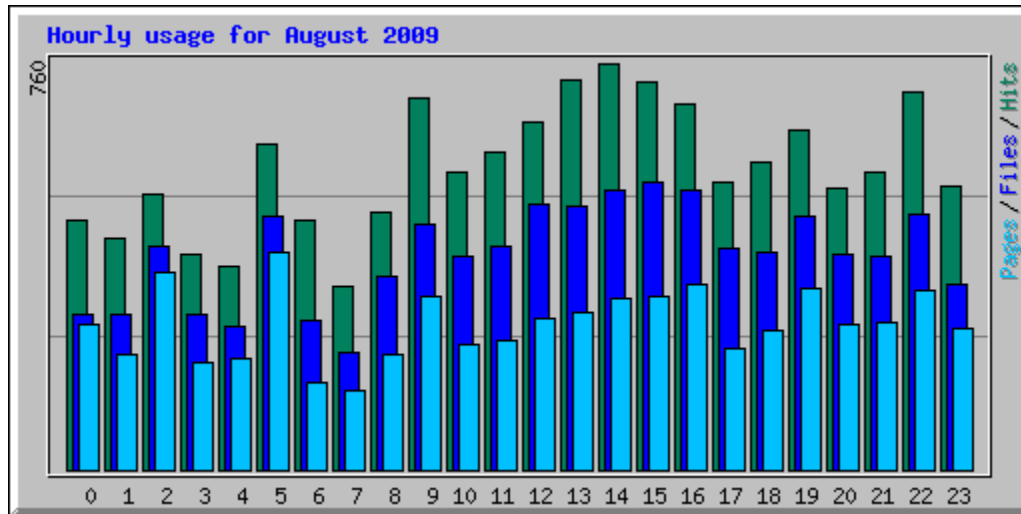

24	436	3.22%	335	3.47%	167	2.56%	84	3.11%	94	6.05%	53173	8.15%
25	343	2.53%	237	2.46%	165	2.53%	88	3.26%	79	5.08%	20620	3.16%
26	431	3.18%	329	3.41%	177	2.71%	91	3.37%	85	5.47%	20430	3.13%
27	385	2.84%	273	2.83%	176	2.70%	101	3.74%	91	5.86%	12582	1.93%
28	686	5.07%	505	5.24%	268	4.10%	115	4.26%	116	7.46%	36232	5.55%
29	582	4.30%	447	4.63%	341	5.22%	109	4.03%	100	6.44%	8842	1.35%
30	353	2.61%	277	2.87%	194	2.97%	78	2.89%	84	5.41%	14501	2.22%
31	469	3.46%	329	3.41%	194	2.97%	111	4.11%	108	6.95%	21747	3.33%

Hourly Statistics for August 2009												
Hour	Hits			Files			Pages			KBytes		
	Avg	Total		Avg	Total		Avg	Total		Avg	Total	
0	15	465	3.43%	9	292	3.03%	8	270	4.13%	372	11544	1.77%
1	13	431	3.18%	9	289	3.00%	6	216	3.31%	1059	32832	5.03%
2	16	514	3.80%	13	416	4.31%	11	370	5.67%	539	16699	2.56%
3	12	402	2.97%	9	289	3.00%	6	202	3.09%	915	28364	4.35%
4	12	381	2.81%	8	268	2.78%	6	206	3.15%	750	23257	3.56%
5	19	609	4.50%	15	472	4.89%	13	405	6.20%	467	14476	2.22%
6	15	467	3.45%	8	278	2.88%	5	162	2.48%	684	21210	3.25%
7	11	342	2.53%	7	218	2.26%	4	149	2.28%	1160	35957	5.51%
8	15	481	3.55%	11	361	3.74%	6	216	3.31%	864	26778	4.10%
9	22	694	5.12%	14	459	4.76%	10	325	4.98%	655	20304	3.11%
10	17	557	4.11%	12	397	4.12%	7	235	3.60%	851	26391	4.04%
11	19	594	4.39%	13	417	4.32%	7	240	3.68%	710	22018	3.37%
12	20	649	4.79%	15	495	5.13%	9	283	4.33%	1996	61888	9.48%
13	23	729	5.38%	15	494	5.12%	9	293	4.49%	977	30285	4.64%
14	24	760	5.61%	16	522	5.41%	10	319	4.89%	1021	31653	4.85%
15	23	725	5.35%	17	536	5.56%	10	322	4.93%	777	24077	3.69%
16	22	683	5.04%	16	524	5.43%	11	346	5.30%	715	22173	3.40%
17	17	536	3.96%	13	412	4.27%	7	226	3.46%	666	20661	3.17%
18	18	573	4.23%	13	405	4.20%	8	260	3.98%	595	18441	2.83%
19	20	635	4.69%	15	475	4.92%	10	337	5.16%	857	26555	4.07%