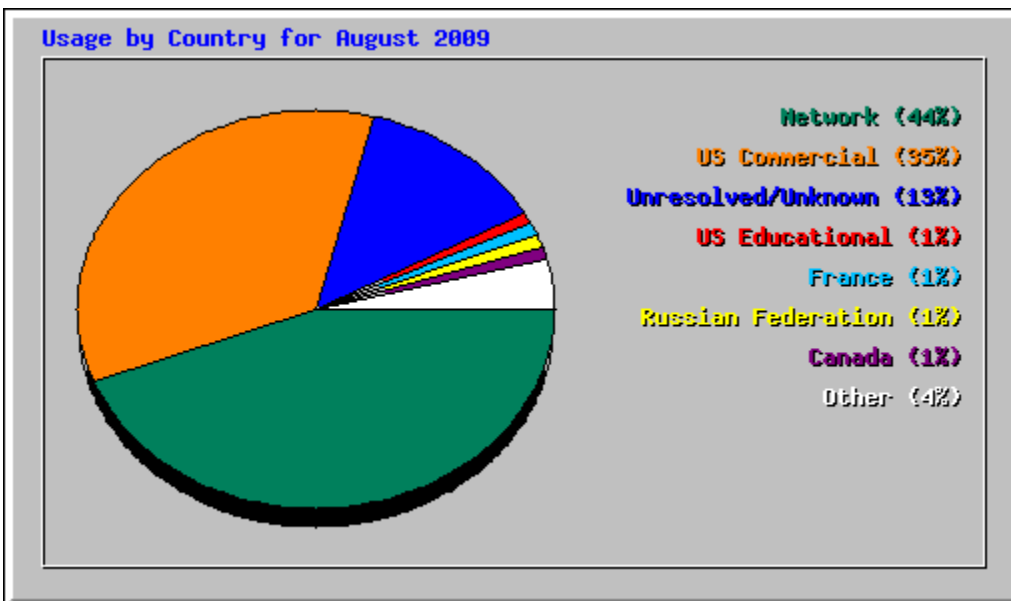

#	Hits		User Agent
1	2501	18.47%	Mozilla/5.0 (compatible; Yahoo! Slurp/3.0; http://help.yahoo.
2	1099	8.11%	Mozilla/5.0 (compatible; Googlebot/2.1; +http://www.google.co
3	722	5.33%	Mozilla/4.0 (compatible; MSIE 8.0; Windows NT 5.1; Trident/4.
4	520	3.84%	msnbot/2.0b (+http://search.msn.com/msnbot.htm)
5	451	3.33%	Mozilla/4.0 (compatible; MSIE 7.0; Windows NT 5.1; .NET CLR 1
6	442	3.26%	msnbot/1.1 (+http://search.msn.com/msnbot.htm)
7	329	2.43%	Mozilla/4.0 (compatible; MSIE 6.0; Windows NT 5.1; en) Opera
8	316	2.33%	Mozilla/5.0 (Windows; U; Windows NT 5.1; en-US; rv:1.9.0.13)
9	293	2.16%	MLBot (www.metadatalabs.com/mlbot)
10	280	2.07%	Mozilla/4.0 (compatible; MSIE 6.0; Windows NT 5.1; SV1; .NET
11	267	1.97%	Mozilla/5.0 (Windows; U; Windows NT 5.1; en-US; rv:1.9.1.2) G
12	248	1.83%	GingerCrawler/1.0 (Language Assistant for Dyslexics; www.ging
13	225	1.66%	Mozilla/4.0 (compatible; MSIE 8.0; Windows NT 6.0; Trident/4.
14	213	1.57%	Mozilla/5.0 (compatible; WebDataCentreBot/1.0; +http://WebDat
15	164	1.21%	Mozilla/5.0 (Macintosh; U; Intel Mac OS X 10_5_7; en-us) Appl

Top 30 of 61 Total Countries							
#	Hits		Files		KBytes	Country	
1	5908	43.62%	4790	49.66%	248172	38.03%	Network
2	4749	35.07%	2983	30.93%	305845	46.87%	US Commercial
3	1802	13.31%	1559	16.16%	57118	8.75%	Unresolved/Unknown
4	154	1.14%	149	1.54%	6420	0.98%	US Educational
5	144	1.06%	144	1.49%	653	0.10%	France
6	76	0.56%	62	0.64%	1734	0.27%	Russian Federation
7	68	0.50%	67	0.69%	984	0.15%	Canada
8	63	0.47%	55	0.57%	319	0.05%	Austria
9	52	0.38%	46	0.48%	441	0.07%	Non-Profit Organization
10	47	0.35%	45	0.47%	10277	1.57%	Netherlands