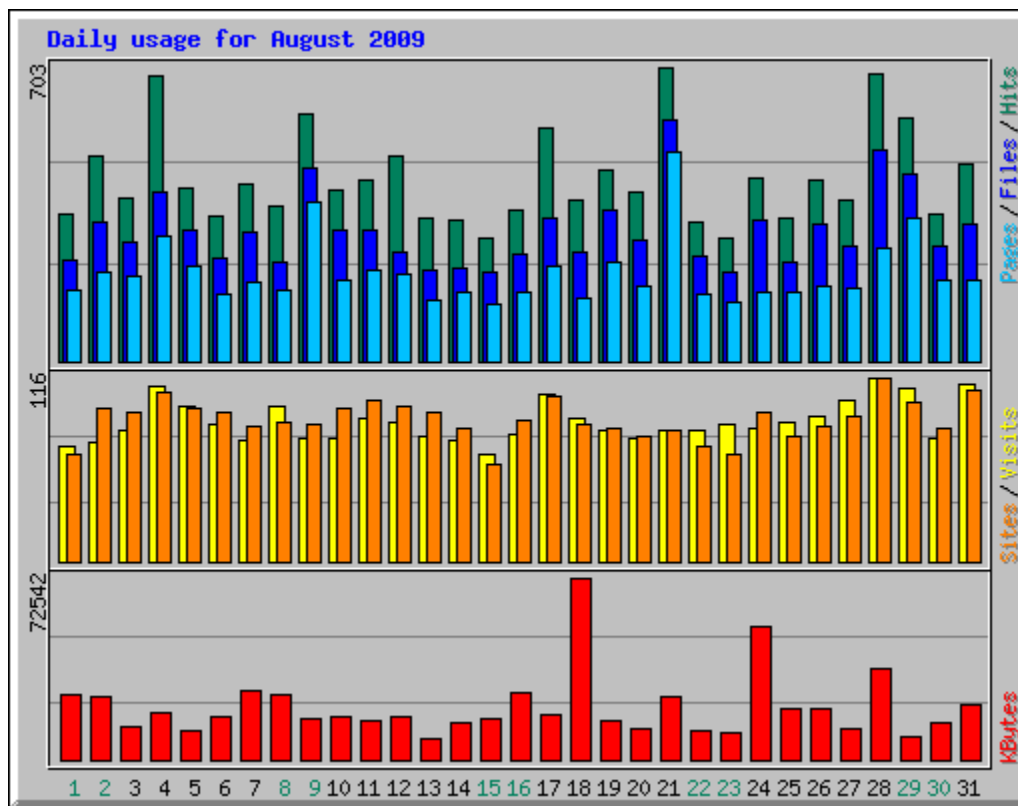

Usage Statistics for northshorechoral.com

Summary Period: August 2009

Generated 01-Sep-2009 10:38 CDT

[\[Daily Statistics\]](#) [\[Hourly Statistics\]](#) [\[URLs\]](#) [\[Entry\]](#) [\[Exit\]](#) [\[Sites\]](#) [\[Referrers\]](#) [\[Search\]](#) [\[Users\]](#) [\[Agents\]](#) [\[Countries\]](#)

Monthly Statistics for August 2009		
Total Hits	13543	
Total Files	9645	
Total Pages	6530	
Total Visits	2702	
Total KBytes	652592	
Total Unique Sites	1554	
Total Unique URLs	568	
Total Unique Referrers	477	
Total Unique Usernames	2	
Total Unique User Agents	440	
	Avg	Max
Hits per Hour	18	233
Hits per Day	436	703
Files per Day	311	578
Pages per Day	210	502
Visits per Day	87	115
KBytes per Day	21051	72542
Hits by Response Code		
Code 200 - OK	9645	
Code 206 - Partial Content	710	
Code 301 - Moved Permanently	92	
Code 304 - Not Modified	1692	
Code 401 - Unauthorized	43	
Code 403 - Forbidden	3	
Code 404 - Not Found	1357	
Code 416 - Requested Range Not Satisfiable	1	