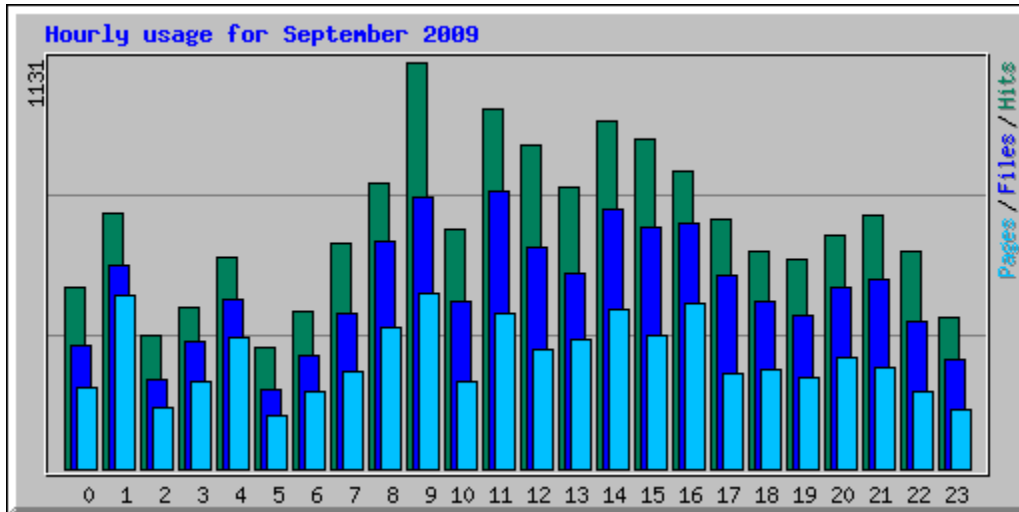

24	407	2.50%	285	2.38%	147	1.99%	88	3.28%	117	5.17%	10409	0.85%
25	658	4.04%	420	3.51%	275	3.72%	113	4.21%	135	5.97%	56656	4.61%
26	462	2.84%	340	2.84%	184	2.49%	89	3.31%	117	5.17%	61304	4.99%
27	518	3.18%	354	2.96%	211	2.86%	128	4.76%	157	6.94%	22513	1.83%
28	595	3.66%	456	3.81%	258	3.49%	85	3.16%	128	5.66%	19137	1.56%
29	599	3.68%	418	3.49%	253	3.42%	118	4.39%	152	6.72%	272337	22.18%
30	453	2.78%	364	3.04%	230	3.11%	54	2.01%	83	3.67%	20303	1.65%

Hourly Statistics for September 2009												
Hour	Hits			Files			Pages			KBytes		
	Avg	Total		Avg	Total		Avg	Total		Avg	Total	
0	16	505	3.10%	11	344	2.88%	7	223	3.02%	1445	43342	3.53%
1	23	712	4.38%	18	566	4.73%	16	483	6.54%	741	22237	1.81%
2	12	371	2.28%	8	246	2.06%	5	169	2.29%	402	12065	0.98%
3	14	446	2.74%	11	354	2.96%	8	243	3.29%	1047	31415	2.56%
4	19	586	3.60%	15	468	3.91%	12	367	4.97%	1222	36670	2.99%
5	11	337	2.07%	7	220	1.84%	4	146	1.98%	596	17867	1.46%
6	14	437	2.69%	10	313	2.62%	7	213	2.88%	729	21874	1.78%
7	20	627	3.85%	14	432	3.61%	9	271	3.67%	457	13707	1.12%
8	26	792	4.87%	21	631	5.28%	13	392	5.31%	863	25886	2.11%
9	37	1131	6.95%	25	754	6.30%	16	485	6.56%	1017	30500	2.48%
10	22	666	4.09%	15	467	3.90%	8	243	3.29%	709	21257	1.73%
11	33	999	6.14%	25	770	6.44%	14	431	5.83%	3094	92818	7.56%
12	30	901	5.54%	20	614	5.13%	11	331	4.48%	909	27270	2.22%
13	26	785	4.83%	18	544	4.55%	12	360	4.87%	2990	89697	7.31%
14	32	964	5.93%	24	720	6.02%	14	444	6.01%	902	27074	2.21%
15	30	917	5.64%	22	674	5.63%	12	371	5.02%	7309	219262	17.86%
16	27	830	5.10%	22	682	5.70%	15	460	6.23%	2989	89657	7.30%
17	23	694	4.27%	17	535	4.47%	8	265	3.59%	6455	193639	15.77%
18	20	606	3.73%	15	464	3.88%	9	274	3.71%	1004	30107	2.45%
19	19	585	3.60%	14	425	3.55%	8	254	3.44%	470	14091	1.15%
20	21	651	4.00%	16	502	4.20%	10	307	4.15%	1102	33065	2.69%