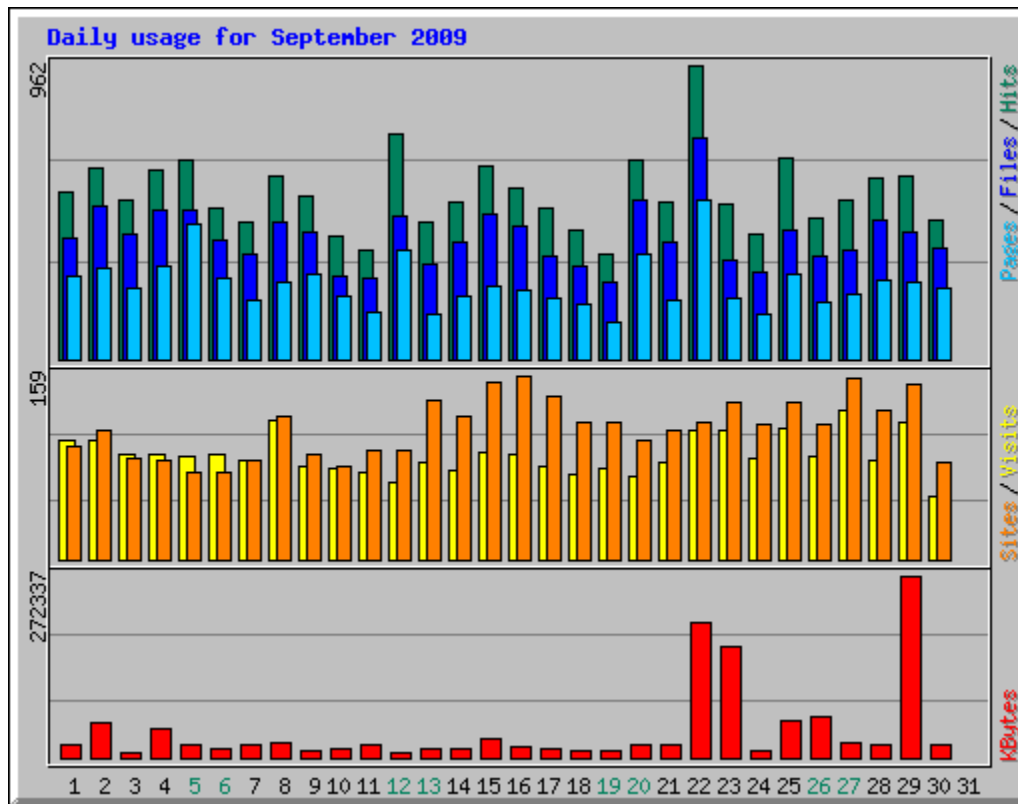

Usage Statistics for northshorechoral.com

Summary Period: September 2009

Generated 30-Sep-2009 15:30 CDT

[\[Daily Statistics\]](#) [\[Hourly Statistics\]](#) [\[URLs\]](#) [\[Entry\]](#) [\[Exit\]](#) [\[Sites\]](#) [\[Referrers\]](#) [\[Search\]](#) [\[Users\]](#) [\[Agents\]](#) [\[Countries\]](#)

Monthly Statistics for September 2009		
Total Hits	16268	
Total Files	11962	
Total Pages	7389	
Total Visits	2687	
Total KBytes	1227805	
Total Unique Sites	2263	
Total Unique URLs	572	
Total Unique Referrers	500	
Total Unique Usernames	2	
Total Unique User Agents	496	
	Avg	Max
Hits per Hour	22	387
Hits per Day	542	962
Files per Day	398	725
Pages per Day	246	522
Visits per Day	89	128
KBytes per Day	40927	272337
Hits by Response Code		
Code 200 - OK	11962	
Code 206 - Partial Content	775	
Code 301 - Moved Permanently	120	
Code 304 - Not Modified	1992	
Code 400 - Bad Request	24	
Code 401 - Unauthorized	129	
Code 403 - Forbidden	2	
Code 404 - Not Found	1262	
Code 416 - Requested Range Not Satisfiable	2	