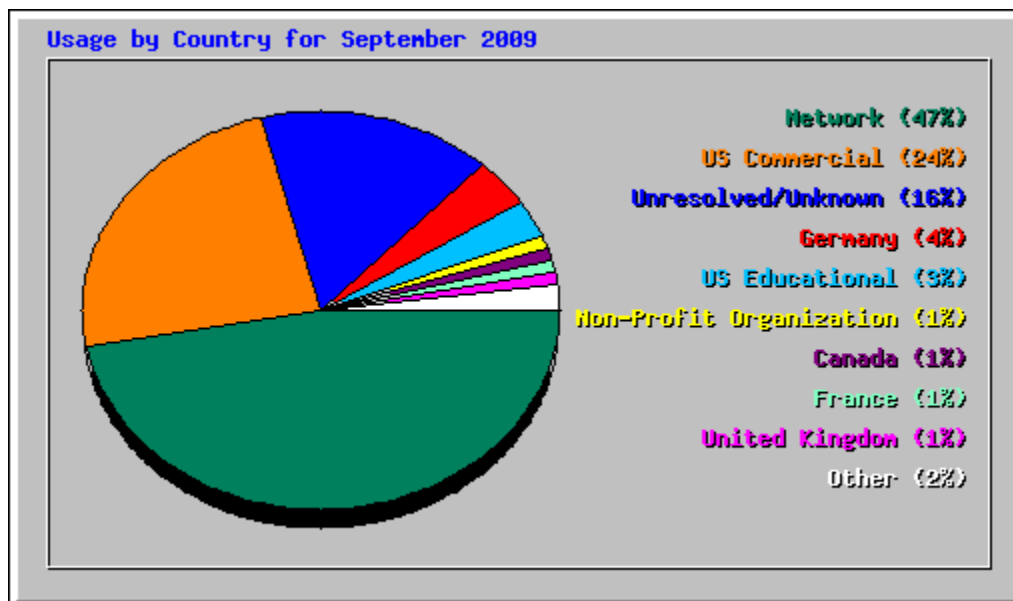

#	Hits		User Agent
1	2445	15.03%	Mozilla/5.0 (compatible; Yahoo! Slurp/3.0; http://help.yahoo.
2	1165	7.16%	Mozilla/4.0 (compatible; MSIE 8.0; Windows NT 5.1; Trident/4.
3	779	4.79%	Mozilla/5.0 (compatible; Googlebot/2.1; +http://www.google.co
4	620	3.81%	msnbot/2.0b (+http://search.msn.com/msnbot.htm)
5	466	2.86%	Mozilla/4.0 (compatible; MSIE 7.0; Windows NT 5.1; .NET CLR 1
6	462	2.84%	Mozilla/5.0 (Windows; U; Windows NT 5.1; en-US; rv:1.9.1.3) G
7	431	2.65%	Mozilla/4.0 (compatible; MSIE 6.0; Windows NT 5.1; SV1; .NET
8	389	2.39%	Mozilla/4.0 (compatible; MSIE 8.0; Windows NT 6.0; Trident/4.
9	359	2.21%	findfiles.net/0.96 (Robot;test_robot@gmx-topmail.de)
10	311	1.91%	Mozilla/4.0 (compatible; MSIE 6.0; Windows NT 5.1; en) Opera
11	303	1.86%	Java/1.6.0_04
12	291	1.79%	Mozilla/5.0 (Macintosh; U; Intel Mac OS X 10_5_8; en-us) Appl
13	260	1.60%	msnbot/1.1 (+http://search.msn.com/msnbot.htm)
14	253	1.56%	Java/1.6.0_14
15	236	1.45%	Mozilla/4.0 (compatible; MSIE 7.0; Windows NT 6.0; GTB6; SLCC

Top 30 of 59 Total Countries							
#	Hits		Files		KBytes		Country
1	7623	46.86%	6192	51.76%	635117	51.73%	Network
2	3843	23.62%	2361	19.74%	141218	11.50%	US Commercial
3	2604	16.01%	2292	19.16%	348082	28.35%	Unresolved/Unknown
4	659	4.05%	511	4.27%	6897	0.56%	Germany
5	441	2.71%	371	3.10%	63547	5.18%	US Educational
6	193	1.19%	177	1.48%	3646	0.30%	Non-Profit Organization
7	146	0.90%	99	0.83%	5257	0.43%	Canada
8	90	0.55%	90	0.75%	659	0.05%	France
9	84	0.52%	83	0.69%	2195	0.18%	United Kingdom
10	64	0.39%	58	0.48%	1117	0.09%	Russian Federation
11	62	0.38%	62	0.52%	1917	0.16%	Croatia (Hrvatska)