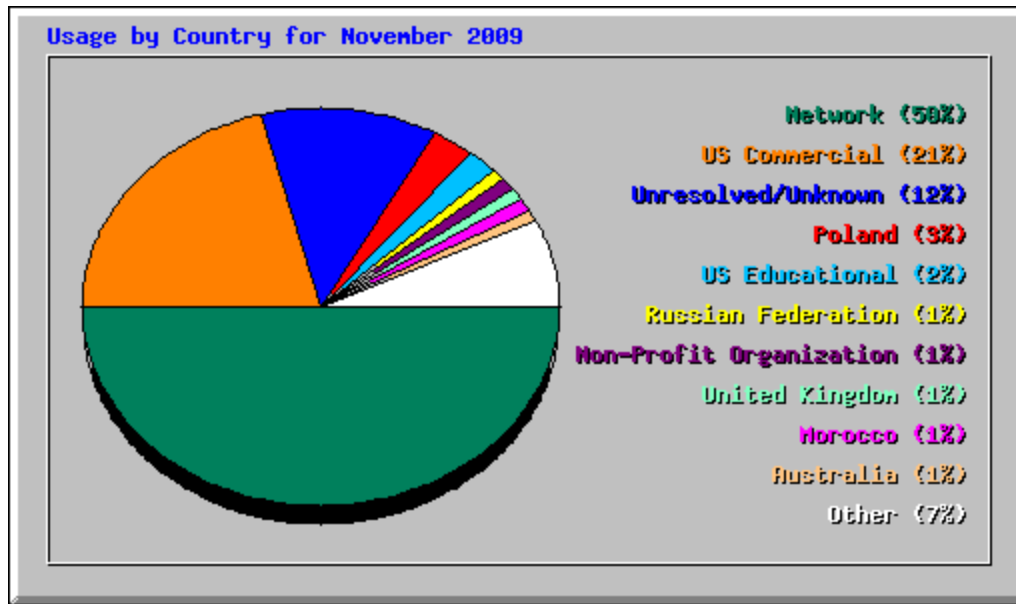

Top 30 of 60 Total Countries							
#	Hits		Files		KBytes		Country
1	10451	50.47%	8842	62.31%	1552892	51.09%	Network
2	4354	21.03%	2977	20.98%	182120	5.99%	US Commercial
3	2558	12.35%	2248	15.84%	1049206	34.52%	Unresolved/Unknown
4	596	2.88%	592	4.17%	2133	0.07%	Poland
5	508	2.45%	486	3.42%	18178	0.60%	US Educational
6	294	1.42%	252	1.78%	7973	0.26%	Russian Federation
7	278	1.34%	233	1.64%	184443	6.07%	Non-Profit Organization
8	216	1.04%	213	1.50%	2619	0.09%	United Kingdom
9	144	0.70%	144	1.01%	84	0.00%	Morocco
10	141	0.68%	75	0.53%	2025	0.07%	Australia
11	136	0.66%	121	0.85%	4361	0.14%	Germany
12	113	0.55%	106	0.75%	2400	0.08%	Sweden
13	107	0.52%	98	0.69%	1230	0.04%	US Government
14	81	0.39%	70	0.49%	1986	0.07%	France
15	68	0.33%	56	0.39%	4577	0.15%	United States
16	57	0.28%	54	0.38%	2122	0.07%	Netherlands
17	53	0.26%	49	0.35%	738	0.02%	Switzerland
18	52	0.25%	52	0.37%	948	0.03%	Czech Republic
19	42	0.20%	42	0.30%	1409	0.05%	Belgium
20	39	0.19%	38	0.27%	1234	0.04%	Greece
21	37	0.18%	37	0.26%	575	0.02%	Austria
22	36	0.17%	30	0.21%	1019	0.03%	Canada
23	32	0.15%	30	0.21%	1930	0.06%	Italy
24	31	0.15%	31	0.22%	1616	0.05%	Mexico
25	26	0.13%	22	0.16%	493	0.02%	Israel
26	22	0.11%	22	0.16%	1327	0.04%	US Military