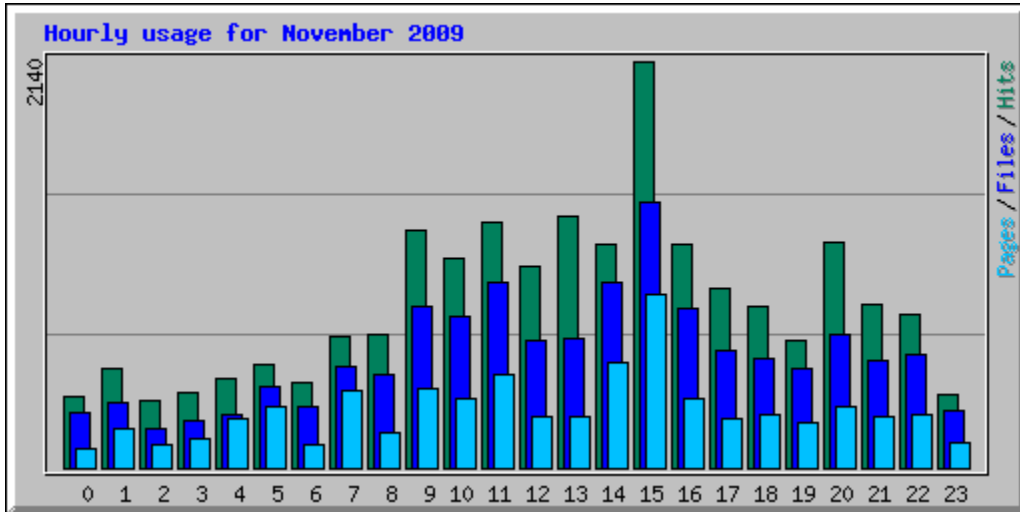

22	1983	9.58%	1306	9.20%	893	12.26%	115	4.62%	161	6.32%	796294	26.20%
23	640	3.09%	454	3.20%	199	2.73%	79	3.17%	131	5.14%	448277	14.75%
24	587	2.83%	357	2.52%	153	2.10%	66	2.65%	96	3.77%	22213	0.73%
25	516	2.49%	342	2.41%	161	2.21%	70	2.81%	136	5.34%	37459	1.23%
26	364	1.76%	294	2.07%	127	1.74%	81	3.25%	117	4.59%	19599	0.64%
27	378	1.83%	284	2.00%	131	1.80%	64	2.57%	104	4.08%	12999	0.43%
28	363	1.75%	283	1.99%	109	1.50%	65	2.61%	100	3.92%	12850	0.42%
29	589	2.84%	408	2.88%	149	2.05%	65	2.61%	107	4.20%	22307	0.73%
30	454	2.19%	348	2.45%	100	1.37%	70	2.81%	156	6.12%	312547	10.28%

Hourly Statistics for November 2009												
Hour	Hits			Files			Pages			KBytes		
	Avg	Total		Avg	Total		Avg	Total		Avg	Total	
0	12	376	1.82%	9	286	2.02%	3	99	1.36%	784	23517	0.77%
1	17	527	2.55%	11	345	2.43%	6	208	2.86%	9595	287843	9.47%
2	11	349	1.69%	6	208	1.47%	4	125	1.72%	341	10220	0.34%
3	13	398	1.92%	8	249	1.75%	5	156	2.14%	18380	551389	18.14%
4	15	471	2.27%	9	275	1.94%	8	263	3.61%	467	14015	0.46%
5	17	539	2.60%	14	431	3.04%	10	317	4.35%	576	17277	0.57%
6	15	450	2.17%	10	326	2.30%	4	124	1.70%	7612	228373	7.51%
7	22	686	3.31%	17	537	3.78%	13	409	5.61%	672	20168	0.66%
8	23	702	3.39%	16	488	3.44%	6	185	2.54%	4664	139907	4.60%
9	41	1253	6.05%	28	850	5.99%	13	418	5.74%	4691	140717	4.63%
10	36	1102	5.32%	26	797	5.62%	12	360	4.94%	1568	47052	1.55%
11	43	1290	6.23%	32	973	6.86%	16	486	6.67%	1371	41123	1.35%
12	35	1055	5.09%	22	665	4.69%	8	265	3.64%	3708	111243	3.66%
13	44	1328	6.41%	22	682	4.81%	8	266	3.65%	1305	39149	1.29%
14	39	1180	5.70%	32	971	6.84%	18	553	7.59%	10576	317285	10.44%
15	71	2140	10.33%	46	1395	9.83%	30	911	12.51%	2409	72262	2.38%
16	39	1173	5.66%	27	839	5.91%	12	365	5.01%	6091	182742	6.01%