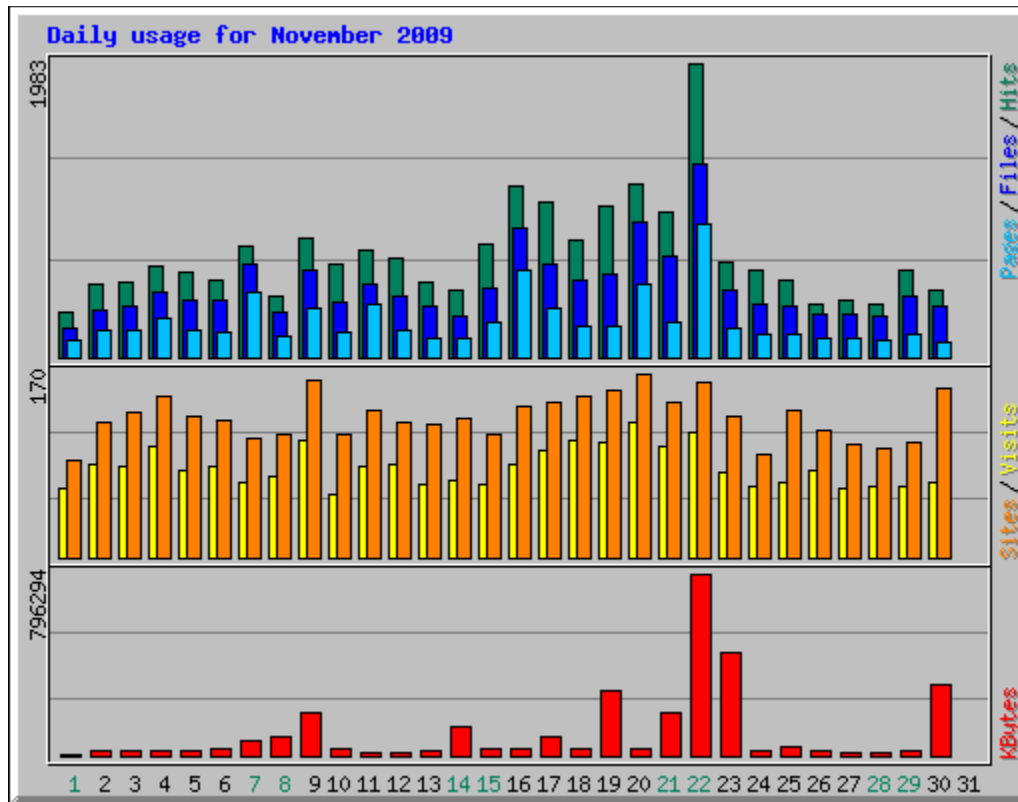

Usage Statistics for northshorechoral.com

Summary Period: November 2009
Generated 01-Dec-2009 00:14 CST

[\[Daily Statistics\]](#) [\[Hourly Statistics\]](#) [\[URLs\]](#) [\[Entry\]](#) [\[Exit\]](#) [\[Sites\]](#) [\[Referrers\]](#) [\[Search\]](#) [\[Users\]](#) [\[Agents\]](#) [\[Countries\]](#)

Monthly Statistics for November 2009		
Total Hits	20707	
Total Files	14191	
Total Pages	7285	
Total Visits	2489	
Total KBytes	3039655	
Total Unique Sites	2548	
Total Unique URLs	572	
Total Unique Referrers	490	
Total Unique Usernames	3	
Total Unique User Agents	557	
	Avg	Max
Hits per Hour	28	615
Hits per Day	690	1983
Files per Day	473	1306
Pages per Day	242	893
Visits per Day	82	124
KBytes per Day	101322	796294
Hits by Response Code		
Code 200 - OK	14191	
Code 206 - Partial Content	2949	
Code 301 - Moved Permanently	182	
Code 304 - Not Modified	1688	
Code 400 - Bad Request	2	
Code 401 - Unauthorized	253	
Code 404 - Not Found	1436	
Code 405 - Method Not Allowed	2	
Code 406 - Not Acceptable	4	