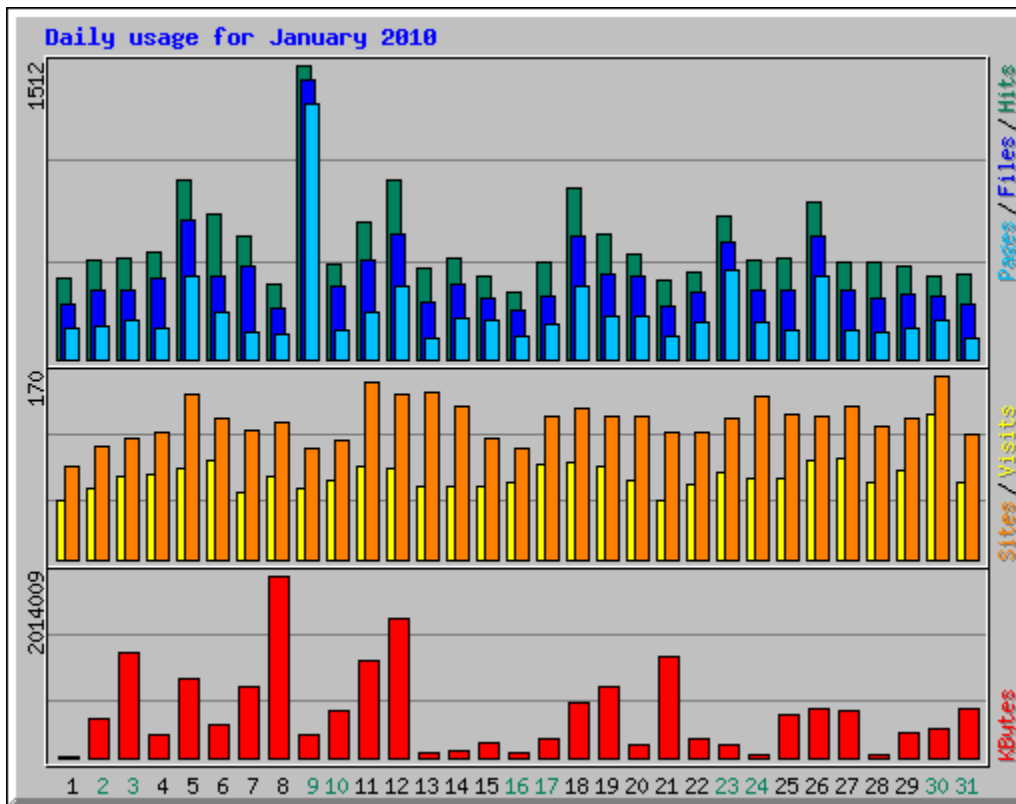

# Usage Statistics for northshorechoral.com

Summary Period: January 2010

Generated 01-Feb-2010 08:03 CST

[\[Daily Statistics\]](#) [\[Hourly Statistics\]](#) [\[URLs\]](#) [\[Entry\]](#) [\[Exit\]](#) [\[Sites\]](#) [\[Referrers\]](#) [\[Search\]](#) [\[Users\]](#) [\[Agents\]](#) [\[Countries\]](#)

Monthly Statistics for January 2010		
Total Hits	18396	
Total Files	13488	
Total Pages	7637	
Total Visits	2400	
Total KBytes	15556428	
Total Unique Sites	2556	
Total Unique URLs	565	
Total Unique Referrers	468	
Total Unique Usernames	1	
Total Unique User Agents	633	
	Avg	Max
Hits per Hour	24	1212
Hits per Day	593	1512
Files per Day	435	1436
Pages per Day	246	1313
Visits per Day	77	134
KBytes per Day	501820	2014009
Hits by Response Code		
Code 200 - OK	13488	
Code 206 - Partial Content	1004	
Code 301 - Moved Permanently	87	
Code 302 - Found	1	
Code 304 - Not Modified	1839	
Code 404 - Not Found	1977	