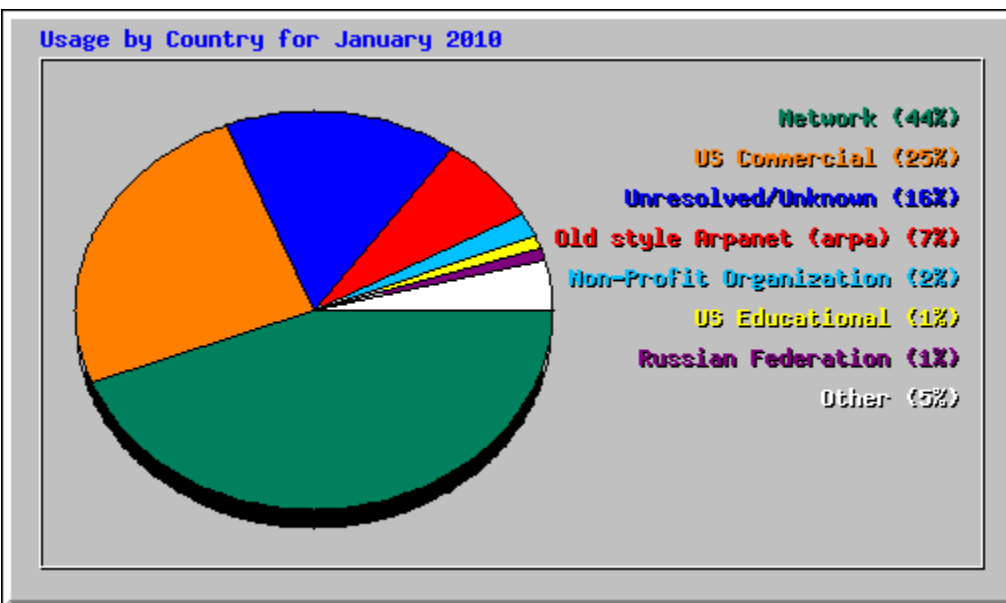

#	Hits		User Agent
1	1436	7.81%	Mozilla/5.0 (compatible; Yahoo! Slurp/3.0; http://help.yahoo.
2	1192	6.48%	Mozilla/4.0 (compatible; MSIE 8.0; Windows NT 5.1; Trident/4.
3	919	5.00%	Mozilla/4.0 (compatible; MSIE 7.0; Windows NT 5.1; .NET CLR 1
4	865	4.70%	msnbot/2.0b (+http://search.msn.com/msnbot.htm)
5	674	3.66%	Mozilla/5.0 (Windows; U; Windows NT 5.1; en-US; rv:1.9.1.7) G
6	569	3.09%	Mozilla/4.0 (compatible; MSIE 6.0; Windows NT 5.1; SV1; .NET
7	526	2.86%	Mozilla/5.0 (compatible; Googlebot/2.1; +http://www.google.co
8	415	2.26%	Mozilla/5.0 (Windows; U; Windows NT 5.1; en-US; rv:1.9.1.6) G
9	382	2.08%	Mozilla/4.0 (compatible; MSIE 8.0; Windows NT 6.0; Trident/4.
10	358	1.95%	Mozilla/5.0 (Macintosh; U; Intel Mac OS X 10_6_2; en-us) Appl
11	340	1.85%	Mozilla/5.0 (Macintosh; U; Intel Mac OS X 10_5_8; en-us) Appl
12	324	1.76%	Mozilla/5.0 (Windows; U; Windows NT 6.0; en-US; rv:1.9.1.7) G
13	258	1.40%	Mozilla/5.0 (Windows; U; Windows NT 5.1; en-GB; rv:1.9.1.7) G
14	257	1.40%	Mozilla/5.0 (compatible; DotBot/1.1; http://www.dotnetdotcom.
15	206	1.12%	Mozilla/5.0 (Windows; U; Windows NT 5.1; en-US) AppleWebKit/5

Top 30 of 71 Total Countries							
#	Hits		Files		KBytes		Country
1	8143	44.27%	6645	49.27%	11573084	74.39%	Network
2	4537	24.66%	2811	20.84%	2159178	13.88%	US Commercial
3	2884	15.68%	2418	17.93%	840111	5.40%	Unresolved/Unknown
4	1203	6.54%	1203	8.92%	278	0.00%	Old style Arpanet (arpa)
5	457	2.48%	336	2.49%	794658	5.11%	Non-Profit Organization
6	202	1.10%	195	1.45%	93385	0.60%	US Educational
7	93	0.51%	62	0.46%	1759	0.01%	Russian Federation
8	85	0.46%	74	0.55%	62346	0.40%	Canada
9	71	0.39%	69	0.51%	3495	0.02%	Germany
10	65	0.35%	60	0.44%	1981	0.01%	Netherlands
11	59	0.32%	58	0.43%	1552	0.01%	United Kingdom