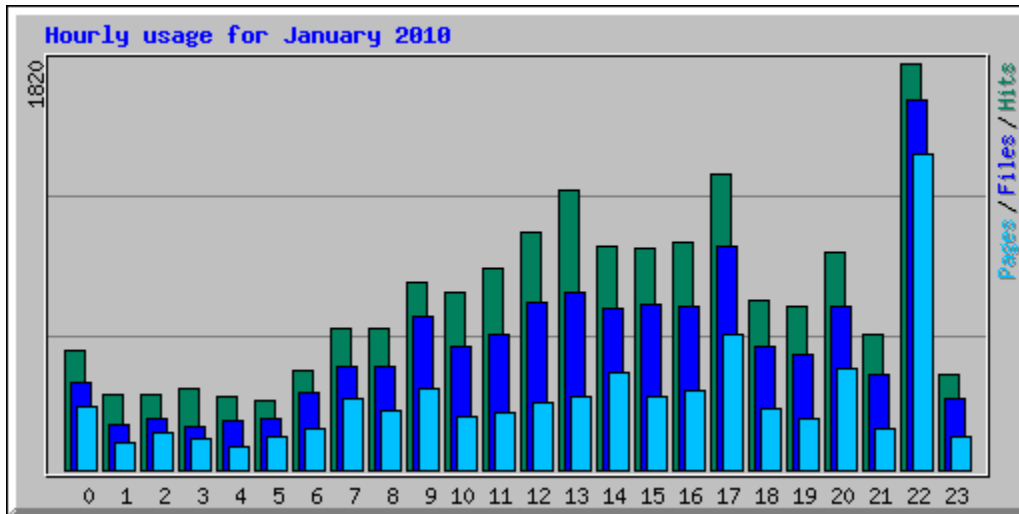

24	508	2.76%	351	2.60%	188	2.46%	75	3.12%	150	5.87%	33994	0.22%
25	517	2.81%	354	2.62%	152	1.99%	75	3.12%	134	5.24%	468892	3.01%
26	808	4.39%	632	4.69%	427	5.59%	92	3.83%	133	5.20%	536836	3.45%
27	501	2.72%	352	2.61%	153	2.00%	94	3.92%	141	5.52%	509597	3.28%
28	498	2.71%	310	2.30%	138	1.81%	71	2.96%	122	4.77%	24592	0.16%
29	480	2.61%	336	2.49%	157	2.06%	82	3.42%	131	5.13%	283701	1.82%
30	428	2.33%	324	2.40%	200	2.62%	134	5.58%	170	6.65%	315198	2.03%
31	440	2.39%	283	2.10%	110	1.44%	72	3.00%	115	4.50%	542830	3.49%

Hourly Statistics for January 2010												
Hour	Hits			Files			Pages			KBytes		
	Avg	Total		Avg	Total		Avg	Total		Avg	Total	
0	17	529	2.88%	12	391	2.90%	9	283	3.71%	7034	218060	1.40%
1	10	334	1.82%	6	205	1.52%	4	124	1.62%	598	18542	0.12%
2	10	338	1.84%	7	228	1.69%	5	170	2.23%	359	11119	0.07%
3	11	360	1.96%	6	193	1.43%	4	137	1.79%	918	28445	0.18%
4	10	323	1.76%	7	220	1.63%	3	104	1.36%	756	23442	0.15%
5	10	313	1.70%	7	232	1.72%	4	151	1.98%	3644	112965	0.73%
6	14	442	2.40%	11	344	2.55%	5	182	2.38%	5007	155229	1.00%
7	20	630	3.42%	14	460	3.41%	10	316	4.14%	6089	188765	1.21%
8	20	630	3.42%	14	461	3.42%	8	262	3.43%	2063	63946	0.41%
9	27	841	4.57%	22	683	5.06%	11	363	4.75%	12767	395783	2.54%
10	25	791	4.30%	17	547	4.06%	7	235	3.08%	41932	1299891	8.36%
11	28	897	4.88%	19	602	4.46%	8	257	3.37%	25899	802870	5.16%
12	34	1064	5.78%	24	745	5.52%	9	304	3.98%	26452	820025	5.27%
13	40	1254	6.82%	25	792	5.87%	10	328	4.29%	76931	2384872	15.33%
14	32	1000	5.44%	23	722	5.35%	14	437	5.72%	61966	1920933	12.35%
15	32	995	5.41%	23	743	5.51%	10	325	4.26%	32328	1002164	6.44%
16	32	1017	5.53%	23	733	5.43%	11	358	4.69%	42340	1312529	8.44%
17	42	1325	7.20%	32	1000	7.41%	19	604	7.91%	31033	962017	6.18%
18	24	758	4.12%	17	553	4.10%	8	277	3.63%	23689	734346	4.72%
19	23	732	3.98%	16	512	3.80%	7	225	2.95%	23938	742082	4.77%