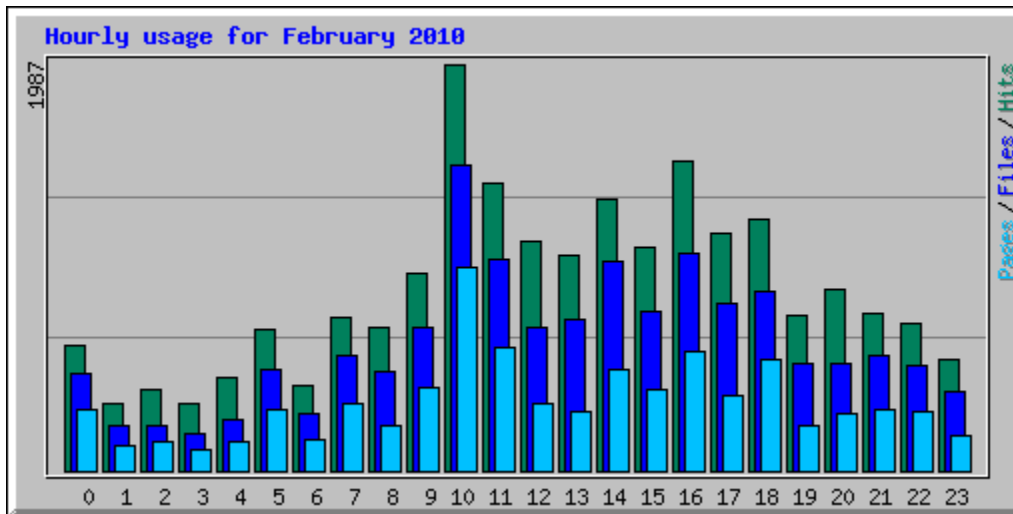

24	916	4.32%	727	4.88%	313	3.89%	106	3.84%	166	6.08%	2745046	6.30%
25	670	3.16%	472	3.17%	239	2.97%	92	3.33%	150	5.49%	709122	1.63%
26	956	4.51%	641	4.30%	325	4.04%	110	3.99%	150	5.49%	1966269	4.51%
27	842	3.97%	615	4.13%	309	3.84%	102	3.70%	132	4.83%	3860677	8.86%
28	327	1.54%	220	1.48%	100	1.24%	52	1.88%	72	2.64%	999687	2.29%

Hourly Statistics for February 2010												
Hour	Hits			Files			Pages			KBytes		
	Avg	Total		Avg	Total		Avg	Total		Avg	Total	
0	21	614	2.90%	17	476	3.19%	10	301	3.74%	91442	2560367	5.88%
1	11	330	1.56%	8	224	1.50%	4	127	1.58%	13597	380704	0.87%
2	14	393	1.85%	8	225	1.51%	5	140	1.74%	14223	398232	0.91%
3	11	327	1.54%	6	184	1.23%	3	102	1.27%	9681	271061	0.62%
4	16	459	2.17%	9	254	1.70%	5	142	1.76%	27612	773144	1.77%
5	24	688	3.25%	17	492	3.30%	10	296	3.68%	28336	793406	1.82%
6	14	417	1.97%	10	283	1.90%	5	147	1.83%	14276	399723	0.92%
7	26	744	3.51%	19	558	3.74%	11	330	4.10%	39506	1106171	2.54%
8	25	703	3.32%	17	487	3.27%	7	218	2.71%	93974	2631277	6.04%
9	34	967	4.56%	25	700	4.70%	14	408	5.07%	37088	1038474	2.38%
10	70	1987	9.37%	53	1492	10.01%	35	993	12.33%	63790	1786128	4.10%
11	50	1401	6.61%	36	1032	6.92%	21	604	7.50%	67816	1898851	4.36%
12	39	1118	5.27%	24	698	4.68%	11	327	4.06%	75204	2105723	4.83%
13	37	1052	4.96%	26	736	4.94%	10	292	3.63%	141844	3971633	9.12%
14	47	1324	6.25%	36	1021	6.85%	17	490	6.08%	128809	3606650	8.28%
15	39	1092	5.15%	27	782	5.25%	14	393	4.88%	57624	1613484	3.70%
16	54	1514	7.14%	37	1061	7.12%	20	581	7.21%	84437	2364250	5.43%
17	41	1164	5.49%	29	816	5.47%	13	366	4.54%	152187	4261232	9.78%
18	43	1230	5.80%	31	874	5.86%	19	541	6.72%	84840	2375519	5.45%
19	26	755	3.56%	18	528	3.54%	7	221	2.74%	103517	2898471	6.65%
20	31	887	4.18%	18	521	3.50%	9	275	3.41%	111526	3122742	7.17%
21	27	770	3.63%	20	567	3.80%	10	297	3.69%	40121	1123400	2.58%
22	25	717	3.38%	18	512	3.44%	10	288	3.58%	45324	1269061	2.91%