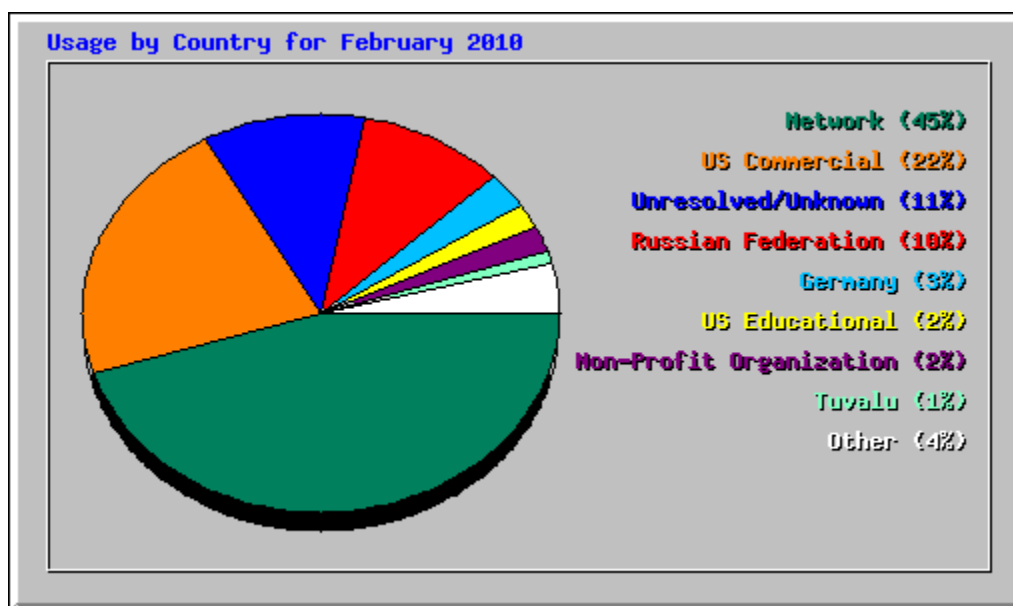

3	1312	6.19%	Mozilla/5.0 (compatible; Yahoo! Slurp/3.0; http://help.yahoo.
4	821	3.87%	msnbot/2.0b (+http://search.msn.com/msnbot.htm)
5	811	3.83%	Mozilla/5.0 (Windows; U; Windows NT 5.1; en-US; rv:1.9.1.7) G
6	639	3.01%	Mozilla/4.0 (compatible; MSIE 7.0; Windows NT 5.1; .NET CLR 1
7	617	2.91%	Mozilla/5.0 (compatible; Googlebot/2.1; +http://www.google.co
8	510	2.41%	Mozilla/5.0 (Windows; U; Windows NT 6.1; zh-CN; rv:1.9.1.7) G
9	432	2.04%	Mozilla/5.0 (Macintosh; U; Intel Mac OS X 10_5_8; en-us) Appl
10	420	1.98%	Mozilla/4.0 (compatible; MSIE 6.0; Windows NT 5.1; SV1; .NET
11	392	1.85%	Mail.Ru/1.0
12	356	1.68%	Mozilla/4.0 (compatible; MSIE 8.0; Windows NT 6.0; Trident/4.
13	347	1.64%	Mozilla/5.0 (Macintosh; U; Intel Mac OS X 10_6_2; en-us) Appl
14	313	1.48%	Mozilla/5.0 (Windows; U; Windows NT 5.1; en-US; rv:1.9.1.8) G
15	304	1.43%	Mozilla/5.0 (Windows; U; Windows NT 5.1; en-US) AppleWebKit/5

Top 30 of 71 Total Countries							
#	Hits		Files		KBytes		Country
1	9468	44.66%	7500	50.32%	23365547	53.64%	Network
2	4757	22.44%	2879	19.32%	1886506	4.33%	US Commercial
3	2235	10.54%	1856	12.45%	1608578	3.69%	Unresolved/Unknown
4	2048	9.66%	1454	9.76%	15471322	35.52%	Russian Federation
5	588	2.77%	583	3.91%	2091	0.00%	Germany
6	383	1.81%	326	2.19%	391098	0.90%	US Educational
7	322	1.52%	215	1.44%	712754	1.64%	Non-Profit Organization
8	263	1.24%	259	1.74%	889	0.00%	Tuvalu
9	105	0.50%	96	0.64%	1739	0.00%	Latvia
10	77	0.36%	77	0.52%	15218	0.03%	France
11	75	0.35%	71	0.48%	2074	0.00%	United Kingdom
12	69	0.33%	65	0.44%	3678	0.01%	Brazil
13	55	0.26%	55	0.37%	1689	0.00%	Greece
14	46	0.22%	43	0.29%	696	0.00%	Austria