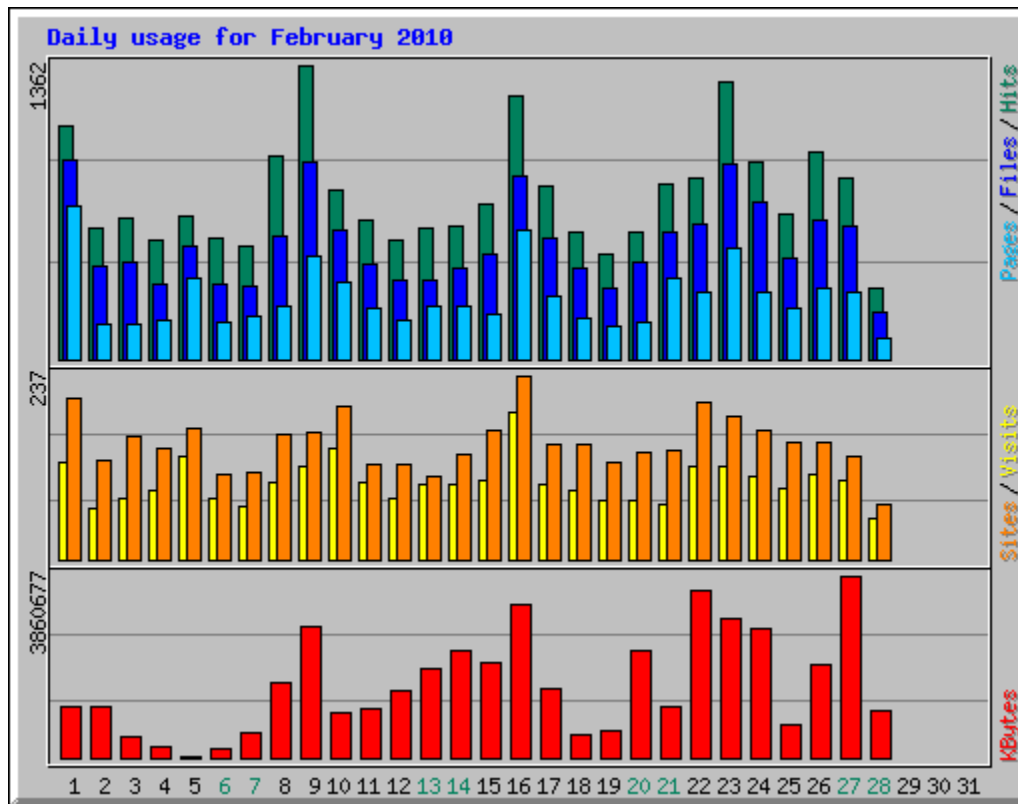

Usage Statistics for northshorechoral.com

Summary Period: February 2010

Generated 28-Feb-2010 13:08 CST

[\[Daily Statistics\]](#) [\[Hourly Statistics\]](#) [\[URLs\]](#) [\[Entry\]](#) [\[Exit\]](#) [\[Sites\]](#) [\[Referrers\]](#) [\[Search\]](#) [\[Users\]](#) [\[Agents\]](#) [\[Countries\]](#)

Monthly Statistics for February 2010		
Total Hits	21200	
Total Files	14905	
Total Pages	8054	
Total Visits	2760	
Total KBytes	43561093	
Total Unique Sites	2731	
Total Unique URLs	604	
Total Unique Referrers	467	
Total Unique Usernames	1	
Total Unique User Agents	564	
	Avg	Max
Hits per Hour	31	590
Hits per Day	757	1362
Files per Day	532	925
Pages per Day	287	713
Visits per Day	98	189
KBytes per Day	1555753	3860677
Hits by Response Code		
Code 200 - OK	14905	
Code 206 - Partial Content	1245	
Code 301 - Moved Permanently	140	
Code 302 - Found	1	
Code 304 - Not Modified	2404	
Code 404 - Not Found	2505	