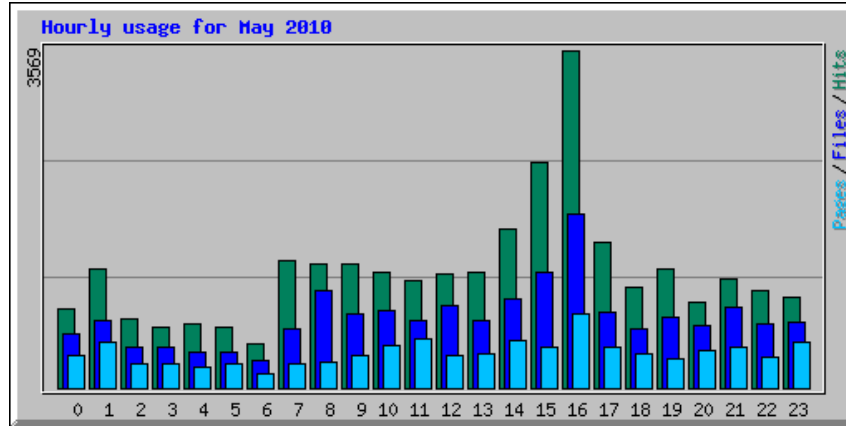

Hourly Statistics for May 2010												
Hour	Hits			Files			Pages			KBytes		
	Avg	Total		Avg	Total		Avg	Total		Avg	Total	
0	26	832	2.82%	18	572	3.21%	10	337	3.76%	1038	32175	1.12%
1	40	1251	4.24%	23	717	4.02%	15	486	5.43%	11929	369795	12.83%
2	23	724	2.45%	13	423	2.37%	8	252	2.82%	4074	126287	4.38%
3	20	635	2.15%	13	424	2.38%	7	247	2.76%	1485	46025	1.60%
4	21	669	2.27%	12	386	2.17%	7	219	2.45%	1456	45140	1.57%
5	20	634	2.15%	12	379	2.13%	8	255	2.85%	1003	31097	1.08%
6	15	473	1.60%	9	296	1.66%	4	153	1.71%	965	29906	1.04%
7	43	1349	4.57%	20	622	3.49%	8	257	2.87%	4306	133487	4.63%
8	42	1307	4.43%	33	1028	5.77%	8	273	3.05%	2135	66171	2.30%
9	42	1318	4.47%	25	785	4.40%	11	350	3.91%	4781	148202	5.14%
10	39	1225	4.15%	26	821	4.61%	14	443	4.95%	8083	250577	8.69%
11	36	1127	3.82%	23	717	4.02%	16	516	5.76%	4237	131333	4.56%
12	38	1202	4.07%	27	863	4.84%	10	337	3.76%	5989	185665	6.44%
13	39	1227	4.16%	23	720	4.04%	11	360	4.02%	1338	41487	1.44%
14	54	1687	5.72%	30	947	5.31%	16	501	5.60%	1440	44625	1.55%
15	76	2376	8.05%	39	1216	6.82%	13	428	4.78%	1286	39879	1.38%
16	115	3569	12.10%	59	1846	10.36%	25	789	8.81%	13478	417810	14.50%
17	49	1543	5.23%	25	800	4.49%	13	431	4.82%	3660	113447	3.94%
18	34	1055	3.58%	20	632	3.55%	11	360	4.02%	10987	340589	11.82%
19	40	1259	4.27%	24	747	4.19%	9	306	3.42%	4263	132155	4.59%
20	28	898	3.04%	21	659	3.70%	12	398	4.45%	1454	45059	1.56%
21	36	1145	3.88%	27	846	4.75%	13	433	4.84%	1300	40306	1.40%
22	33	1028	3.48%	21	674	3.78%	10	332	3.71%	1058	32799	1.14%
23	31	965	3.27%	22	702	3.94%	15	488	5.45%	1232	38189	1.33%

Top 30 of 1903 Total URLs					
#	Hits		KBytes		URL
1	2204	7.47%	113427	3.94%	/seasons/05-06/CarminaBuranaTextandTranslation.pdf
2	1693	5.74%	6966	0.24%	/
3	1129	3.83%	1545	0.05%	/favicon.ico
4	692	2.35%	799	0.03%	/Templates/nscs1.css
5	651	2.21%	19005	0.66%	/nscs/administrator/
6	422	1.43%	7618	0.26%	/images/logo2.jpg
7	383	1.30%	11031	0.38%	/nscsdev/administrator/