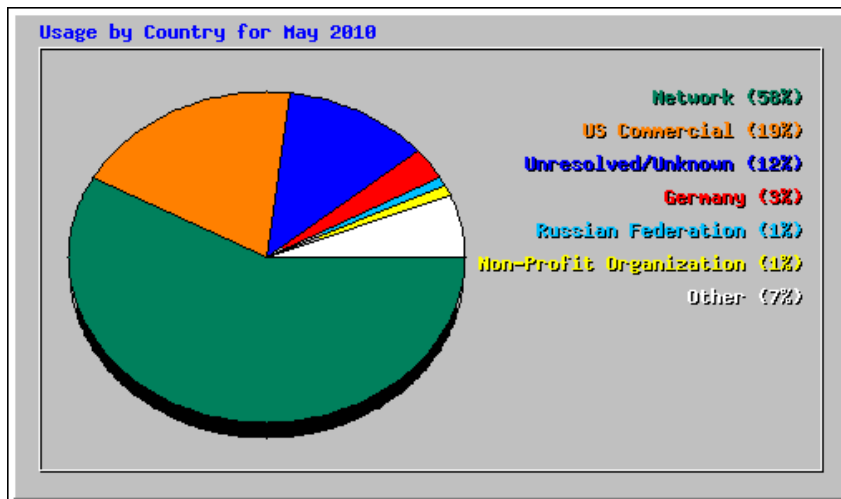

Top 1 of 1 Total Usernames									
#	Hits		Files		KBytes		Visits		Username
1	181	0.61%	164	0.92%	1012734	35.14%	54	2.10%	wesing

Top 15 of 650 Total User Agents		
#	Hits	User Agent
1	8849	30.00% Mozilla/5.0 (Windows; U; Windows NT 5.1; en-US; rv:1.9.2.3) G
2	2922	9.91% Mozilla/4.0 (compatible; MSIE 8.0; Windows NT 5.1; Trident/4.
3	2206	7.48% Mozilla/5.0 (compatible; Yahoo! Slurp/3.0; http://help.yahoo.
4	1223	4.15% Mozilla/5.0 (Macintosh; U; Intel Mac OS X 10_5_8; en-us) Appl
5	1114	3.78% Mozilla/5.0 (compatible; Googlebot/2.1; +http://www.google.co
6	701	2.38% msnbot/2.0b (+http://search.msn.com/msnbot.htm)
7	582	1.97% SAMSUNG-SGH-E250/1.0 Profile/MIDP-2.0 Configuration/CLDC-1.1
8	564	1.91% Mozilla/5.0 (Twiceler-0.9 http://www.cuil.com/twiceler/robot.
9	491	1.66% Mozilla/5.0
10	420	1.42% Mozilla/4.0 (compatible; MSIE 8.0; Windows NT 6.0; Trident/4.
11	369	1.25% Mozilla/4.0 (compatible; MSIE 8.0; Windows NT 6.1; Trident/4.
12	362	1.23% Mozilla/4.0 (compatible; MSIE 7.0; Windows NT 5.1; .NET CLR 1
13	359	1.22% findfiles.net/0.96 (Robot;test_robot@gmx-topmail.de)
14	319	1.08% Mozilla/5.0 (compatible; Purebot/1.1; +http://www.puritysearc
15	318	1.08% Mozilla/5.0 (Windows; U; Windows NT 5.1; en-US) AppleWebKit/5

Top 30 of 75 Total Countries							
#	Hits		Files		KBytes		Country
1	17158	58.17%	10644	59.72%	1732889	60.12%	Network
2	5744	19.47%	3284	18.43%	566835	19.67%	US Commercial