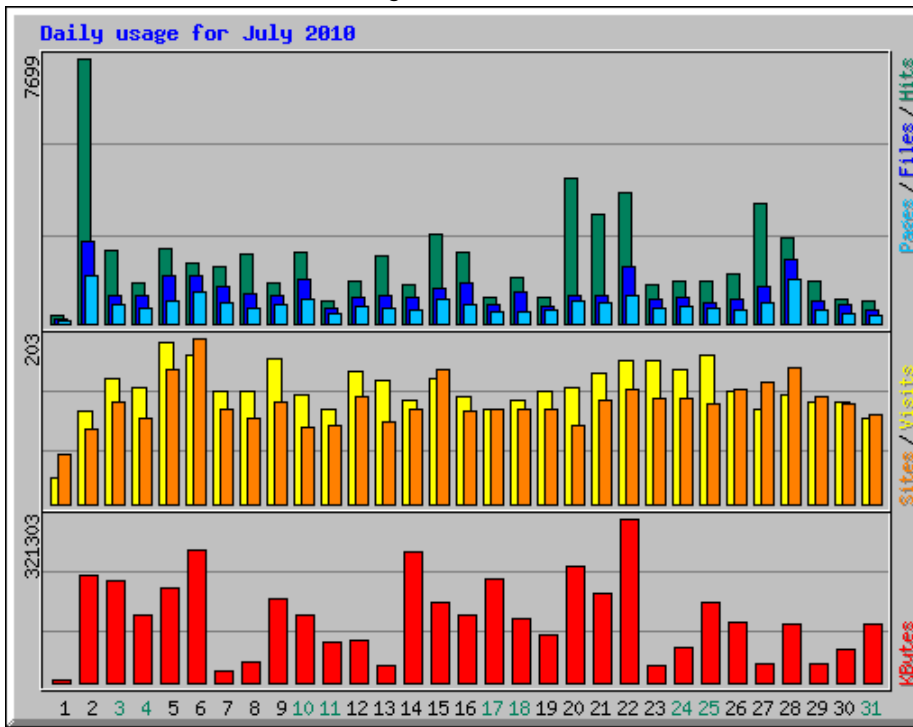

Usage Statistics for northshorechoral.com

Summary Period: July 2010

Generated 01-Aug-2010 07:09 CDT

[\[Daily Statistics\]](#) [\[Hourly Statistics\]](#) [\[URLs\]](#) [\[Entry\]](#) [\[Exit\]](#) [\[Sites\]](#) [\[Referrers\]](#) [\[Search\]](#) [\[Users\]](#) [\[Agents\]](#) [\[Countries\]](#)

Monthly Statistics for July 2010		
Total Hits	59313	
Total Files	28548	
Total Pages	16891	
Total Visits	4334	
Total KBytes	3995746	
Total Unique Sites	2117	
Total Unique URLs	1570	
Total Unique Referrers	1038	
Total Unique Usernames	2	
Total Unique User Agents	532	
	Avg	Max
Hits per Hour	79	1732
Hits per Day	1913	7699
Files per Day	920	2375
Pages per Day	544	1377
Visits per Day	139	197
KBytes per Day	128895	321303
Hits by Response Code		
Undefined response code	9	
Code 200 - OK	28548	
Code 206 - Partial Content	1178	
Code 301 - Moved Permanently	203	
Code 303 - See Other	1108	
Code 304 - Not Modified	24874	
Code 403 - Forbidden	11	
Code 404 - Not Found	3382	