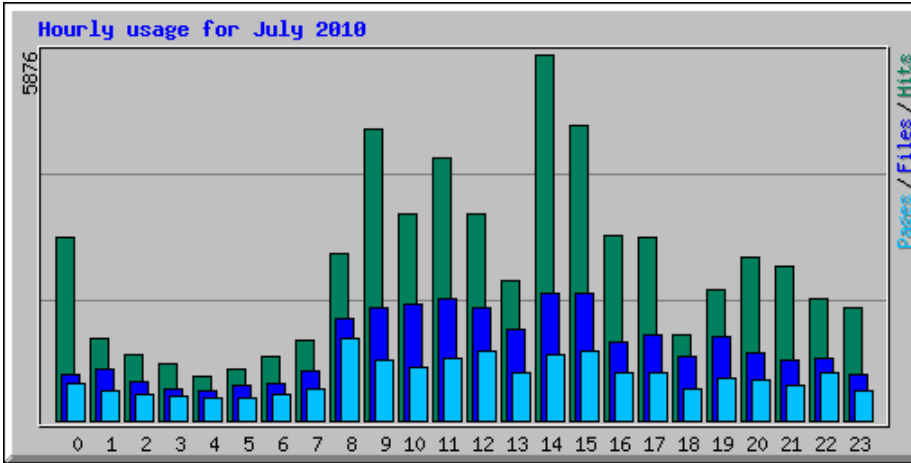

30	714	1.20%	559	1.96%	265	1.57%	125	2.88%	122	5.76%	65804	1.65%
31	665	1.12%	415	1.45%	248	1.47%	104	2.40%	110	5.20%	116124	2.91%

Hourly Statistics for July 2010												
Hour	Hits			Files			Pages			KBytes		
	Avg	Total		Avg	Total		Avg	Total		Avg	Total	
0	95	2951	4.98%	23	743	2.60%	19	601	3.56%	5611	173931	4.35%
1	42	1316	2.22%	26	833	2.92%	15	475	2.81%	4465	138416	3.46%
2	34	1054	1.78%	19	617	2.16%	13	417	2.47%	4352	134905	3.38%
3	29	905	1.53%	16	498	1.74%	12	399	2.36%	2165	67108	1.68%
4	23	720	1.21%	15	474	1.66%	11	349	2.07%	10521	326164	8.16%
5	26	822	1.39%	17	553	1.94%	12	375	2.22%	10271	318396	7.97%
6	33	1025	1.73%	19	605	2.12%	13	408	2.42%	6094	188901	4.73%
7	42	1302	2.20%	25	805	2.82%	16	519	3.07%	1451	44985	1.13%
8	86	2669	4.50%	53	1645	5.76%	42	1304	7.72%	5852	181426	4.54%
9	150	4672	7.88%	58	1821	6.38%	31	962	5.70%	8200	254209	6.36%
10	107	3324	5.60%	60	1875	6.57%	27	860	5.09%	1543	47839	1.20%
11	136	4225	7.12%	62	1951	6.83%	32	1013	6.00%	3304	102423	2.56%
12	106	3303	5.57%	58	1799	6.30%	35	1100	6.51%	7998	247924	6.20%
13	72	2234	3.77%	47	1471	5.15%	24	754	4.46%	8269	256327	6.42%
14	189	5876	9.91%	65	2045	7.16%	34	1062	6.29%	2607	80823	2.02%
15	152	4740	7.99%	65	2031	7.11%	35	1111	6.58%	3173	98361	2.46%
16	95	2959	4.99%	40	1249	4.38%	25	780	4.62%	2198	68137	1.71%
17	94	2928	4.94%	44	1370	4.80%	24	766	4.53%	8215	254680	6.37%
18	44	1367	2.30%	33	1028	3.60%	16	513	3.04%	5486	170076	4.26%
19	67	2092	3.53%	43	1348	4.72%	21	669	3.96%	9135	283185	7.09%
20	84	2606	4.39%	34	1072	3.76%	20	637	3.77%	8256	255936	6.41%
21	79	2465	4.16%	31	974	3.41%	18	563	3.33%	2886	89454	2.24%
22	62	1945	3.28%	32	1004	3.52%	25	775	4.59%	3246	100624	2.52%
23	58	1813	3.06%	23	737	2.58%	15	479	2.84%	3597	111517	2.79%

Top 30 of 1570 Total URLs					
#	Hits		KBytes		URL
1	3961	6.68%	55440	1.39%	/nscs/
2	2168	3.66%	29508	0.74%	/nscsdev/
3	1827	3.08%	1861	0.05%	/