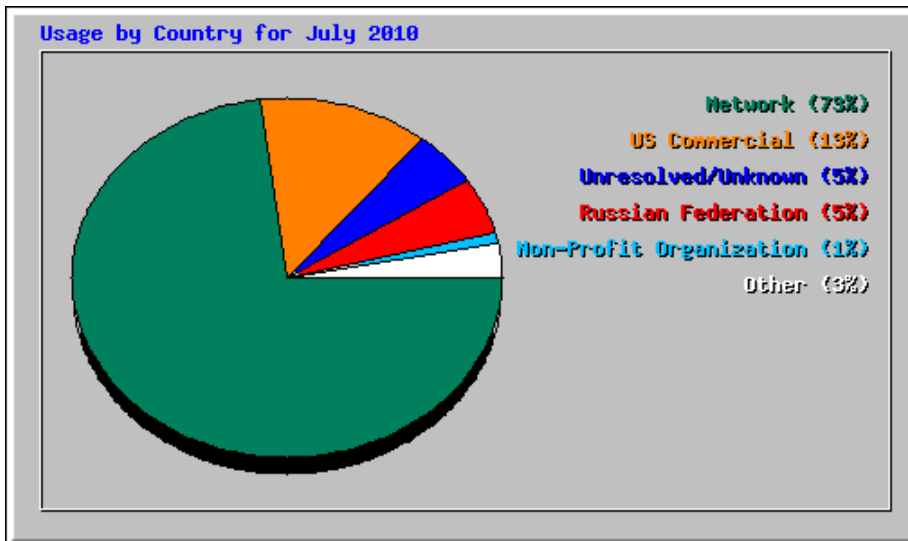

6	2745	4.63%	Mozilla/5.0 (compatible; Yahoo! Slurp/3.0; http://help.yahoo.
7	2620	4.42%	Mozilla/5.0 (compatible; YandexBot/3.0; +http://yandex.com/bo
8	2032	3.43%	Mozilla/5.0 (compatible; Googlebot/2.1; +http://www.google.co
9	893	1.51%	msnbot/2.0b (+http://search.msn.com/msnbot.htm)
10	771	1.30%	Mozilla/5.0 (Twiceler-0.9 http://www.cuil.com/twiceler/robot.
11	757	1.28%	Mozilla/5.0 (Windows; U; Windows NT 6.0; en-US; rv:1.9.2.8) G
12	754	1.27%	Mozilla/5.0 (Macintosh; U; Intel Mac OS X 10_5_8; en-us) Appl
13	723	1.22%	Mozilla/5.0 (Macintosh; U; Intel Mac OS X 10_6_4; en-us) Appl
14	546	0.92%	Mozilla/5.0 (compatible; DotBot/1.1; http://www.dotnetdotcom.
15	521	0.88%	Mozilla/5.0 (Windows; U; Windows NT 6.1; en-US) AppleWebKit/5

Top 30 of 65 Total Countries							
#	Hits		Files		KBytes		Country
1	43518	73.37%	19047	66.72%	733476	18.36%	Network
2	7668	12.93%	5353	18.75%	832066	20.82%	US Commercial
3	2945	4.97%	2222	7.78%	171618	4.30%	Unresolved/Unknown
4	2759	4.65%	1177	4.12%	1832387	45.86%	Russian Federation
5	813	1.37%	560	1.96%	361690	9.05%	Non-Profit Organization
6	234	0.39%	231	0.81%	543	0.01%	Poland
7	183	0.31%	179	0.63%	5313	0.13%	Australia
8	162	0.27%	145	0.51%	7803	0.20%	New Zealand (Aotearoa)
9	152	0.26%	152	0.53%	9097	0.23%	US Educational
10	86	0.14%	43	0.15%	1166	0.03%	Brazil
11	77	0.13%	49	0.17%	1272	0.03%	Germany
12	77	0.13%	54	0.19%	17496	0.44%	Ukraine
13	64	0.11%	52	0.18%	1622	0.04%	United Kingdom
14	59	0.10%	58	0.20%	2122	0.05%	Netherlands
15	48	0.08%	26	0.09%	999	0.02%	Italy
16	31	0.05%	29	0.10%	855	0.02%	Belgium
17	30	0.05%	30	0.11%	590	0.01%	Israel
18	30	0.05%	15	0.05%	65	0.00%	Seychelles
19	29	0.05%	26	0.09%	1038	0.03%	Greece
20	26	0.04%	2	0.01%	89	0.00%	Denmark
21	25	0.04%	25	0.09%	1150	0.03%	Czech Republic
22	25	0.04%	25	0.09%	412	0.01%	India