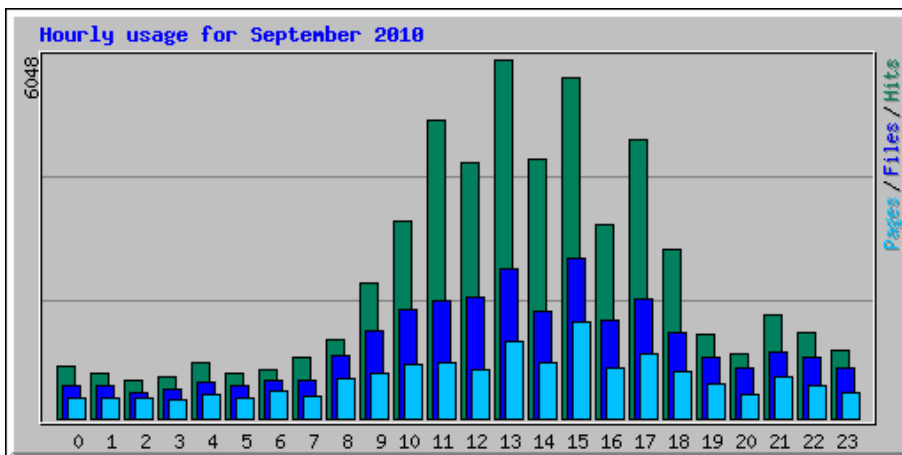

30	95	0.17%	50	0.17%	34	0.21%	27	0.58%	35	1.20%	6070	0.11%

Hourly Statistics for September 2010												
Hour	Hits			Files			Pages			KBytes		
	Avg	Total	%	Avg	Total	%	Avg	Total	%	Avg	Total	%
0	28	866	1.53%	18	563	1.88%	11	346	2.14%	1018	30526	0.54%
1	25	761	1.35%	18	564	1.89%	11	344	2.12%	960	28788	0.51%
2	21	644	1.14%	14	426	1.42%	11	340	2.10%	608	18235	0.32%
3	23	700	1.24%	16	494	1.65%	10	305	1.88%	929	27855	0.49%
4	30	924	1.63%	20	618	2.07%	13	394	2.43%	8880	266408	4.72%
5	25	765	1.35%	18	565	1.89%	10	328	2.02%	11816	354483	6.28%
6	27	831	1.47%	21	632	2.11%	15	468	2.89%	4809	144268	2.55%
7	33	1013	1.79%	21	639	2.14%	12	377	2.33%	3209	96267	1.70%
8	44	1330	2.35%	34	1049	3.51%	22	665	4.10%	2859	85782	1.52%
9	76	2288	4.05%	49	1477	4.94%	25	773	4.77%	13443	403276	7.14%
10	110	3325	5.88%	61	1831	6.12%	29	898	5.54%	10661	319836	5.66%
11	167	5011	8.86%	65	1973	6.60%	31	945	5.83%	3916	117493	2.08%
12	143	4300	7.60%	68	2050	6.85%	26	805	4.97%	12114	363433	6.43%
13	201	6048	10.69%	83	2509	8.39%	42	1282	7.91%	13417	402516	7.13%
14	145	4366	7.72%	60	1809	6.05%	31	943	5.82%	4547	136397	2.41%
15	191	5734	10.14%	90	2708	9.05%	54	1635	10.09%	18109	543273	9.62%
16	108	3265	5.77%	54	1645	5.50%	28	852	5.26%	24993	749805	13.27%
17	156	4705	8.32%	67	2010	6.72%	35	1077	6.65%	18193	545779	9.66%
18	94	2835	5.01%	48	1458	4.87%	26	784	4.84%	10933	328004	5.81%
19	46	1409	2.49%	34	1031	3.45%	19	572	3.53%	1252	37571	0.67%
20	36	1094	1.93%	28	850	2.84%	13	395	2.44%	3437	103121	1.83%
21	57	1738	3.07%	37	1121	3.75%	23	698	4.31%	12271	368119	6.52%
22	48	1446	2.56%	34	1041	3.48%	18	549	3.39%	1962	58846	1.04%
23	38	1155	2.04%	28	850	2.84%	14	426	2.63%	3955	118651	2.10%

Top 30 of 1334 Total URLs					
#	Hits	KBytes	URL		
1	6145	101261	10.87%	1.79%	/nscs/
2	2589	2384	4.58%	0.04%	/
3	2029	104477	3.59%	1.85%	/seasons/05-06/CarminaBuranaTextandTtranslation.pdf
4	1269	1729	2.24%	0.03%	/favicon.ico