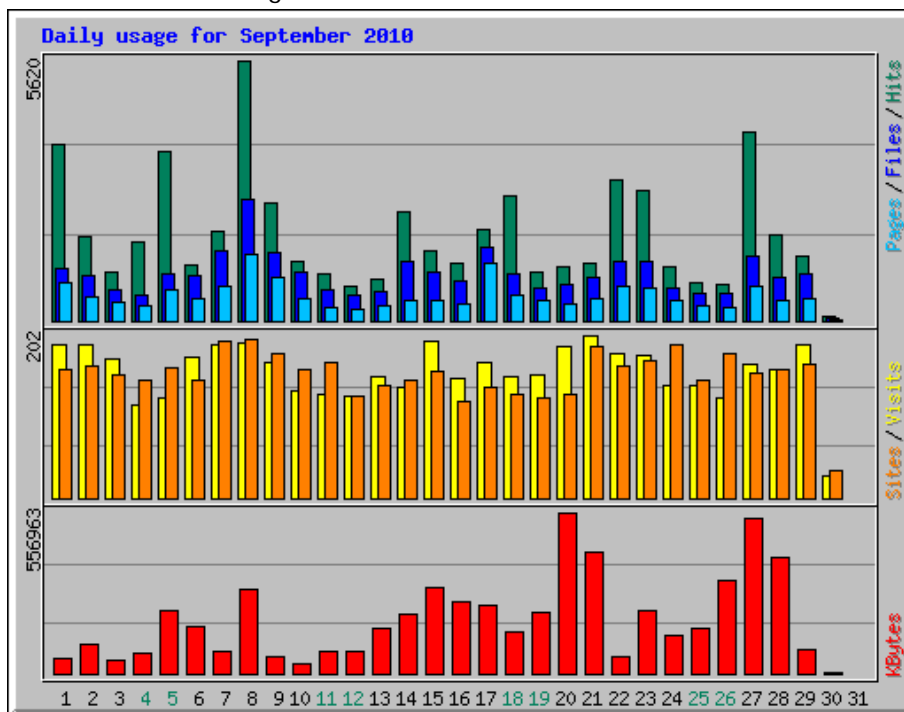

Usage Statistics for northshorechoral.com

Summary Period: September 2010

Generated 30-Sep-2010 07:07 CDT

[\[Daily Statistics\]](#) [\[Hourly Statistics\]](#) [\[URLs\]](#) [\[Entry\]](#) [\[Exit\]](#) [\[Sites\]](#) [\[Referrers\]](#) [\[Search\]](#) [\[Users\]](#) [\[Agents\]](#) [\[Countries\]](#)

Monthly Statistics for September 2010		
Total Hits	56553	
Total Files	29913	
Total Pages	16201	
Total Visits	4677	
Total KBytes	5648732	
Total Unique Sites	2922	
Total Unique URLs	1334	
Total Unique Referrers	880	
Total Unique Usernames	2	
Total Unique User Agents	648	
	Avg	Max
Hits per Hour	78	1455
Hits per Day	1885	5620
Files per Day	997	2604
Pages per Day	540	1428
Visits per Day	155	202
KBytes per Day	188291	556963
Hits by Response Code		
Undefined response code	2	
Code 200 - OK	29913	
Code 206 - Partial Content	1606	
Code 301 - Moved Permanently	251	
Code 303 - See Other	1258	
Code 304 - Not Modified	20951	
Code 403 - Forbidden	11	
Code 404 - Not Found	2561	