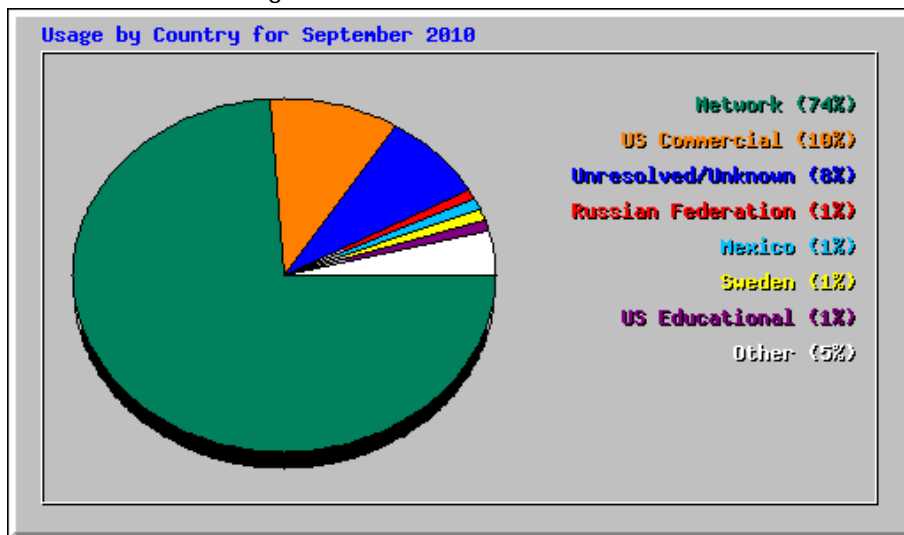

Top 30 of 69 Total Countries							
#	Hits		Files		KBytes		Country
1	41849	74.00%	20375	68.11%	3899595	69.03%	Network
2	5922	10.47%	3929	13.13%	425039	7.52%	US Commercial
3	4251	7.52%	3379	11.30%	152921	2.71%	Unresolved/Unknown
4	798	1.41%	593	1.98%	994674	17.61%	Russian Federation
5	719	1.27%	712	2.38%	2311	0.04%	Mexico
6	473	0.84%	334	1.12%	1257	0.02%	Sweden
7	352	0.62%	323	1.08%	61812	1.09%	US Educational
8	244	0.43%	229	0.77%	5833	0.10%	Non-Profit Organization
9	192	0.34%	88	0.29%	8458	0.15%	Netherlands
10	165	0.29%	165	0.55%	3506	0.06%	New Zealand (Aotearoa)
11	142	0.25%	118	0.39%	2339	0.04%	United States
12	134	0.24%	111	0.37%	10327	0.18%	Germany
13	134	0.24%	108	0.36%	4032	0.07%	Italy
14	133	0.24%	131	0.44%	15619	0.28%	Japan
15	93	0.16%	73	0.24%	3868	0.07%	Australia
16	93	0.16%	91	0.30%	17401	0.31%	India
17	85	0.15%	80	0.27%	7957	0.14%	France
18	84	0.15%	71	0.24%	1858	0.03%	Belgium
19	80	0.14%	72	0.24%	1794	0.03%	United Kingdom
20	52	0.09%	52	0.17%	2038	0.04%	Greece
21	49	0.09%	32	0.11%	1181	0.02%	Poland
22	48	0.08%	46	0.15%	1830	0.03%	Canada
23	40	0.07%	30	0.10%	2111	0.04%	Brazil
24	33	0.06%	25	0.08%	554	0.01%	Thailand
25	31	0.05%	31	0.10%	735	0.01%	Saudi Arabia
26	29	0.05%	29	0.10%	1037	0.02%	Croatia (Hrvatska)
27	26	0.05%	26	0.09%	1303	0.02%	Slovak Republic
28	25	0.04%	13	0.04%	63	0.00%	Seychelles
29	18	0.03%	18	0.06%	691	0.01%	Hungary
30	15	0.03%	15	0.05%	976	0.02%	Bolivia