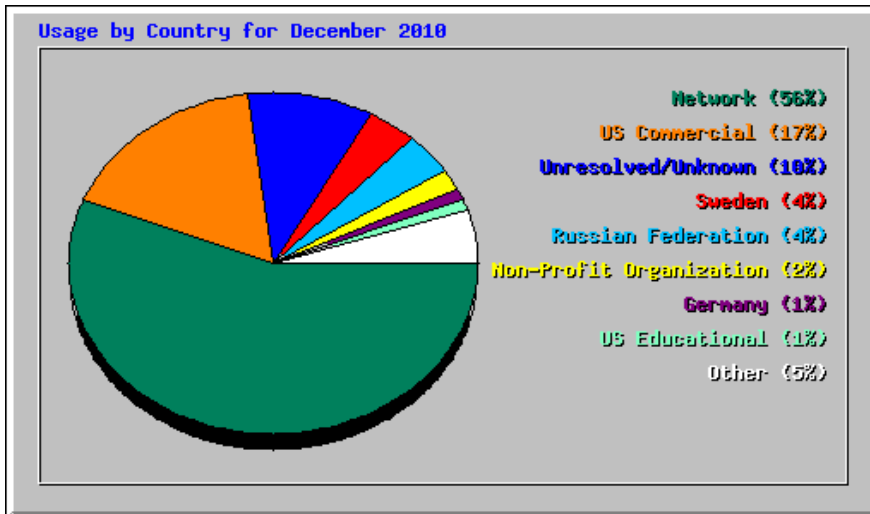

Top 15 of 708 Total User Agents			
#	Hits		User Agent
1	5034	11.24%	Mozilla/5.0 (Windows; U; Windows NT 5.1; en-US; rv:1.9.2.12)
2	3306	7.38%	Mozilla/5.0 (compatible; Yahoo! Slurp; http://help.yahoo.com/
3	3030	6.77%	Mozilla/5.0 (Windows; U; Windows NT 5.1; en-US; rv:1.9.2.13)
4	2816	6.29%	Mozilla/4.0 (compatible; MSIE 8.0; Windows NT 5.1; Trident/4.
5	1609	3.59%	Mozilla/4.0 (compatible; MSIE 8.0; Windows NT 6.1; WOW64; Tri
6	1531	3.42%	Mozilla/5.0 (compatible; Googlebot/2.1; +http://www.google.co
7	1446	3.23%	Mozilla/5.0 (compatible; bingbot/2.0; +http://www.bing.com/bi
8	1298	2.90%	Mozilla/5.0 (Macintosh; U; Intel Mac OS X 10_6_5; en-us) Appl
9	1239	2.77%	Apple-PubSub/65.20
10	1133	2.53%	Mozilla/5.0 (compatible; YandexBot/3.0; +http://yandex.com/bo
11	941	2.10%	Mozilla/5.0 (Windows; U; Windows NT 6.1; en-US) AppleWebKit/5
12	844	1.89%	Mozilla/5.0 (Macintosh; U; Intel Mac OS X 10_5_8; en-us) Appl
13	824	1.84%	AppleSyndication/56.1
14	807	1.80%	Mozilla/4.0 (compatible; MSIE 7.0; Windows NT 5.1; .NET CLR 1
15	679	1.52%	Mozilla/4.0 (compatible; MSIE 8.0; Windows NT 6.0; Trident/4.

Top 30 of 77 Total Countries							
#	Hits		Files		KBytes	Country	
1	25068	55.99%	17858	56.37%	4732243	65.02%	Network
2	7573	16.91%	5189	16.38%	580129	7.97%	US Commercial
3	4687	10.47%	4114	12.99%	653101	8.97%	Unresolved/Unknown
4	1957	4.37%	1945	6.14%	1334	0.02%	Sweden
5	1746	3.90%	1012	3.19%	462778	6.36%	Russian Federation
6	684	1.53%	506	1.60%	714744	9.82%	Non-Profit Organization
7	597	1.33%	586	1.85%	4991	0.07%	Germany
8	583	1.30%	561	1.77%	17888	0.25%	US Educational
9	176	0.39%	175	0.55%	6604	0.09%	Netherlands
10	172	0.38%	172	0.54%	7516	0.10%	Australia
11	133	0.30%	133	0.42%	0	0.00%	Morocco
12	132	0.29%	131	0.41%	3246	0.04%	New Zealand (Aotearoa)
13	115	0.26%	115	0.36%	13693	0.19%	France
14	91	0.20%	91	0.29%	7186	0.10%	Poland