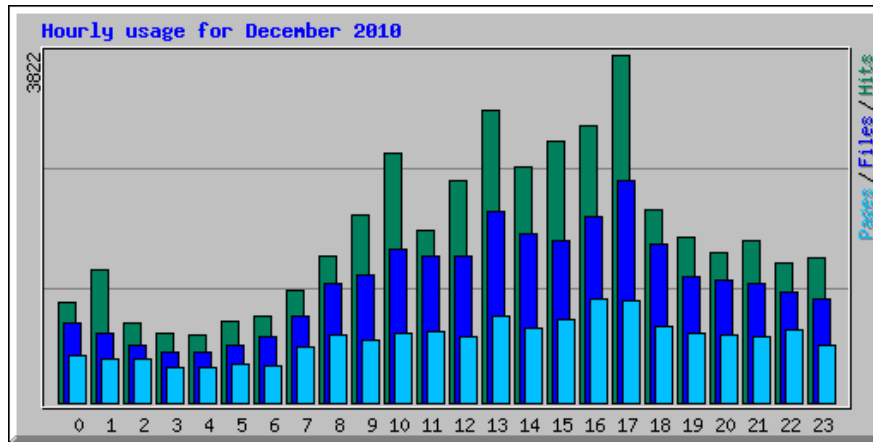

31	1249	2.79%	1019	3.22%	652	3.87%	177	3.02%	132	4.26%	93253	1.28%

Hourly Statistics for December 2010												
Hour	Hits			Files			Pages			KBytes		
	Avg	Total		Avg	Total		Avg	Total		Avg	Total	
0	35	1094	2.44%	28	883	2.79%	16	515	3.06%	1097	34012	0.47%
1	46	1453	3.25%	24	760	2.40%	15	488	2.90%	910	28213	0.39%
2	27	867	1.94%	20	640	2.02%	15	487	2.89%	5204	161329	2.22%
3	24	761	1.70%	18	562	1.77%	12	379	2.25%	1171	36293	0.50%
4	23	736	1.64%	17	550	1.74%	12	381	2.26%	852	26425	0.36%
5	29	903	2.02%	20	632	1.99%	13	415	2.46%	1750	54244	0.75%
6	30	954	2.13%	23	734	2.32%	12	399	2.37%	5721	177353	2.44%
7	39	1234	2.76%	30	956	3.02%	19	619	3.67%	7995	247844	3.41%
8	51	1603	3.58%	42	1308	4.13%	24	746	4.43%	13997	433909	5.96%
9	66	2070	4.62%	45	1401	4.42%	21	678	4.02%	5562	172428	2.37%
10	88	2730	6.10%	54	1676	5.29%	24	761	4.52%	10954	339575	4.67%
11	61	1898	4.24%	52	1617	5.10%	25	775	4.60%	11974	371188	5.10%
12	78	2444	5.46%	51	1606	5.07%	23	725	4.30%	13537	419656	5.77%
13	103	3210	7.17%	67	2107	6.65%	30	959	5.69%	20248	627698	8.62%
14	83	2593	5.79%	59	1852	5.85%	26	828	4.91%	4088	126733	1.74%
15	92	2864	6.40%	57	1776	5.61%	29	918	5.45%	62879	1949242	26.78%
16	98	3047	6.81%	66	2051	6.47%	36	1136	6.74%	14144	438456	6.02%
17	123	3822	8.54%	78	2436	7.69%	36	1125	6.68%	14045	435383	5.98%
18	68	2116	4.73%	56	1738	5.49%	27	843	5.00%	17241	534464	7.34%
19	58	1809	4.04%	44	1384	4.37%	24	758	4.50%	3075	95316	1.31%
20	53	1651	3.69%	43	1340	4.23%	24	749	4.45%	3005	93145	1.28%
21	57	1788	3.99%	42	1308	4.13%	23	730	4.33%	7441	230674	3.17%
22	49	1532	3.42%	39	1217	3.84%	25	795	4.72%	1042	32287	0.44%
23	51	1595	3.56%	36	1146	3.62%	20	638	3.79%	6836	211909	2.91%

Top 30 of 1005 Total URLs					
#	Hits	KBytes	URL		
1	7014	15.67%	101064	1.39%	/nscs/
2	5194	11.60%	1857	0.03%	/
3	2039	4.55%	102589	1.41%	/seasons/05-06/CarminaBuranaTextandTranslation.pdf
4	1207	2.70%	1645	0.02%	/favicon.ico
5	1171	2.62%	2975	0.04%	/stats/Stats200808.pdf