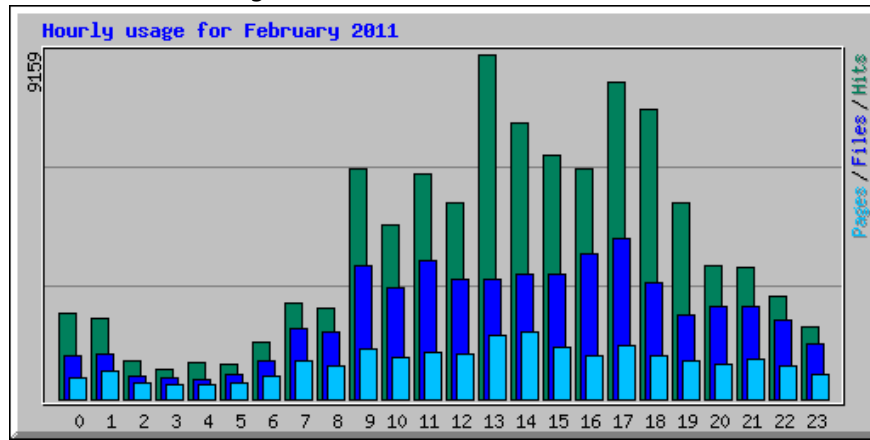

Hourly Statistics for February 2011												
Hour	Hits			Files		Pages			KBytes			
	Avg	Total		Avg	Total	Avg	Total	Avg	Total			
0	81	2268	2.30%	40	1138	2.09%	20	567	2.42%	9836	275418	0.91%
1	77	2162	2.19%	42	1196	2.19%	26	730	3.12%	2229	62411	0.21%
2	36	1016	1.03%	22	616	1.13%	15	435	1.86%	23674	662864	2.19%
3	28	790	0.80%	19	542	0.99%	12	361	1.54%	5231	146458	0.48%
4	34	952	0.97%	19	537	0.98%	13	383	1.63%	1252	35057	0.12%
5	33	942	0.95%	22	642	1.18%	14	409	1.75%	3330	93230	0.31%
6	53	1504	1.52%	36	1015	1.86%	21	597	2.55%	15558	435637	1.44%
7	91	2570	2.61%	66	1856	3.40%	35	999	4.26%	20534	574964	1.90%
8	86	2421	2.45%	64	1792	3.29%	31	885	3.78%	9582	268287	0.89%
9	217	6097	6.18%	127	3556	6.52%	47	1327	5.66%	23229	650401	2.15%
10	165	4647	4.71%	104	2937	5.39%	40	1120	4.78%	51901	1453229	4.80%
11	213	5979	6.06%	131	3686	6.76%	44	1248	5.33%	39360	1102085	3.64%
12	186	5223	5.29%	113	3189	5.85%	42	1201	5.13%	70651	1978239	6.54%
13	327	9159	9.29%	114	3202	5.87%	59	1678	7.16%	80322	2249007	7.44%
14	262	7337	7.44%	118	3329	6.11%	63	1784	7.61%	102808	2878632	9.52%
15	231	6479	6.57%	118	3329	6.11%	49	1378	5.88%	97011	2716299	8.98%
16	217	6099	6.18%	138	3866	7.09%	41	1171	5.00%	35477	993368	3.28%
17	300	8421	8.54%	152	4263	7.82%	51	1433	6.12%	60578	1696172	5.61%
18	275	7704	7.81%	110	3086	5.66%	41	1161	4.95%	46779	1309804	4.33%
19	185	5204	5.28%	79	2230	4.09%	36	1021	4.36%	29963	838956	2.77%
20	126	3545	3.59%	87	2454	4.50%	33	928	3.96%	259929	7278019	24.06%
21	124	3476	3.52%	88	2464	4.52%	37	1054	4.50%	37600	1052787	3.48%
22	97	2735	2.77%	75	2115	3.88%	31	892	3.81%	24227	678348	2.24%
23	68	1911	1.94%	52	1482	2.72%	23	669	2.86%	29247	818923	2.71%

Top 30 of 2396 Total URLs					
#	Hits		KBytes		URL
1	11119	11.27%	203190	0.67%	/nscs/
2	4081	4.14%	3051	0.01%	/
3	2594	2.63%	133957	0.44%	/seasons/05-06/CarminaBuranaTextandT ranslation.pdf
4	1763	1.79%	53897	0.18%	/nscs/administrator/
5	1673	1.70%	2283	0.01%	/favicon.ico
6	1616	1.64%	20911	0.07%	/nscs/templates/js_verdant/css/core.css
7	1611	1.63%	3916	0.01%	/nscs/templates/js_verdant/css/templatestyle1.css
8	1603	1.63%	2685	0.01%	/nscs/templates/js_verdant/css/layout.css