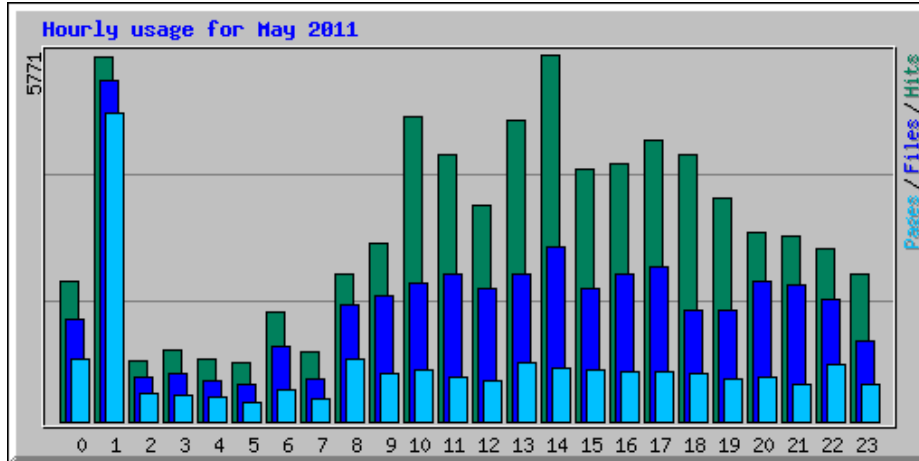

30	2869	3.89%	1873	4.18%	448	2.19%	158	2.73%	178	3.98%	51069	0.86%
31	3860	5.23%	1968	4.39%	528	2.58%	182	3.14%	280	6.25%	97875	1.65%

Hourly Statistics for May 2011												
Hour	Hits			Files			Pages			KBytes		
	Avg	Total		Avg	Total		Avg	Total		Avg	Total	
0	71	2204	2.99%	51	1604	3.58%	31	986	4.82%	6141	190358	3.22%
1	184	5717	7.75%	173	5372	11.98%	156	4858	23.74%	1982	61440	1.04%
2	30	948	1.29%	22	710	1.58%	14	434	2.12%	1517	47030	0.79%
3	36	1129	1.53%	24	764	1.70%	13	409	2.00%	2607	80822	1.37%
4	31	986	1.34%	20	644	1.44%	11	370	1.81%	1403	43481	0.73%
5	29	911	1.24%	18	572	1.28%	9	290	1.42%	1609	49884	0.84%
6	55	1718	2.33%	37	1171	2.61%	15	495	2.42%	8922	276573	4.67%
7	35	1085	1.47%	21	678	1.51%	11	356	1.74%	1238	38365	0.65%
8	74	2303	3.12%	59	1832	4.08%	31	979	4.78%	2031	62973	1.06%
9	90	2813	3.81%	63	1977	4.41%	24	759	3.71%	5973	185160	3.13%
10	154	4800	6.51%	70	2177	4.85%	25	805	3.93%	7256	224949	3.80%
11	134	4183	5.67%	74	2321	5.17%	22	708	3.46%	6054	187660	3.17%
12	109	3406	4.62%	67	2086	4.65%	20	641	3.13%	15258	472994	7.99%
13	152	4721	6.40%	74	2314	5.16%	29	924	4.52%	9336	289428	4.89%
14	186	5771	7.82%	88	2748	6.13%	27	850	4.15%	8821	273466	4.62%
15	128	3970	5.38%	67	2096	4.67%	26	816	3.99%	9264	287179	4.85%
16	130	4042	5.48%	75	2330	5.19%	25	796	3.89%	4440	137650	2.33%
17	142	4416	5.99%	78	2431	5.42%	24	769	3.76%	11841	367085	6.20%
18	135	4198	5.69%	56	1762	3.93%	24	765	3.74%	5092	157867	2.67%
19	113	3506	4.75%	56	1746	3.89%	21	680	3.32%	4531	140448	2.37%
20	96	2979	4.04%	70	2199	4.90%	22	695	3.40%	13540	419725	7.09%
21	94	2915	3.95%	69	2143	4.78%	19	591	2.89%	40313	1249711	21.11%
22	87	2719	3.69%	61	1908	4.25%	29	908	4.44%	19224	595935	10.07%
23	74	2324	3.15%	40	1266	2.82%	18	581	2.84%	2576	79864	1.35%

Top 30 of 1440 Total URLs					
#	Hits	KBytes	URL		
1	6412	8.69%	132974	2.25%	/nscs/
2	4999	6.78%	5233	0.09%	/seasons/05-06/
3	3841	5.21%	3024	0.05%	/