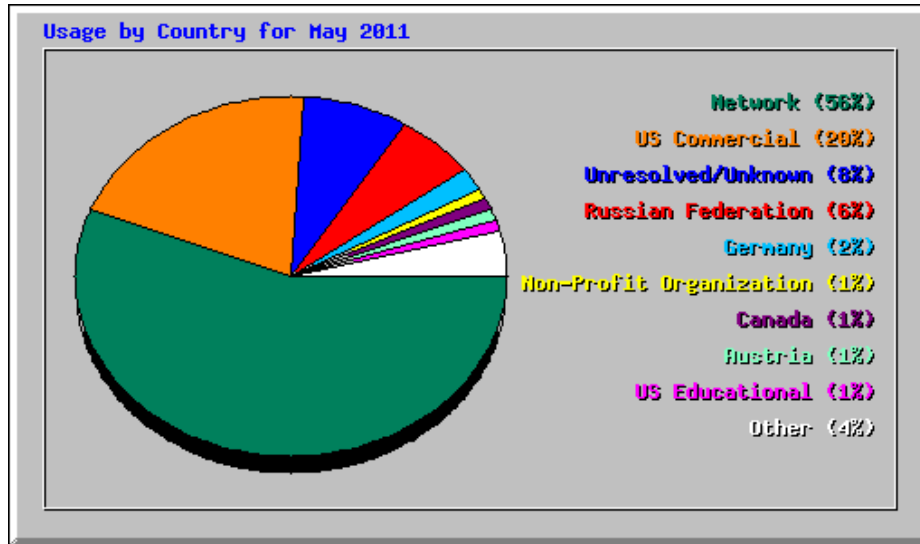

6	2571	3.49%	Mozilla/5.0 (Macintosh; U; Intel Mac OS X 10_6_7; en-us) Appl
7	1478	2.00%	Mozilla/4.0 (compatible; MSIE 8.0; Windows NT 6.0; Trident/4.
8	1264	1.71%	Mozilla/5.0 (compatible; bingbot/2.0; +http://www.bing.com/bi
9	1239	1.68%	Mozilla/5.0 (compatible; Googlebot/2.1; +http://www.google.co
10	1208	1.64%	Mozilla/5.0 (Macintosh; U; Intel Mac OS X 10_5_8; en-us) Appl
11	1143	1.55%	Mozilla/5.0 (compatible; YandexBot/3.0; +http://yandex.com/bo
12	1028	1.39%	Mozilla/4.0 (compatible; MSIE 8.0; Windows NT 6.1; Trident/4.
13	976	1.32%	Mozilla/4.0 (compatible; MSIE 7.0; Windows NT 5.1; .NET CLR 1
14	952	1.29%	Mozilla/4.0 (compatible; MSIE 8.0; Windows NT 6.1; WOW64; Tri
15	939	1.27%	Mozilla/4.0 (compatible; MSIE 6.0; Windows NT 5.1; SV1; .NET

Top 30 of 80 Total Countries							
#	Hits		Files		KBytes		Country
1	41643	56.45%	22945	51.16%	3393317	57.32%	Network
2	14505	19.66%	12379	27.60%	1066533	18.02%	US Commercial
3	5919	8.02%	5340	11.91%	627699	10.60%	Unresolved/Unknown
4	4782	6.48%	978	2.18%	156671	2.65%	Russian Federation
5	1415	1.92%	1369	3.05%	77425	1.31%	Germany
6	983	1.33%	779	1.74%	369310	6.24%	Non-Profit Organization
7	713	0.97%	683	1.52%	100185	1.69%	Canada
8	659	0.89%	656	1.46%	4379	0.07%	Austria
9	608	0.82%	532	1.19%	20691	0.35%	US Educational
10	276	0.37%	272	0.61%	6433	0.11%	New Zealand (Aotearoa)
11	265	0.36%	247	0.55%	10223	0.17%	Australia
12	163	0.22%	159	0.35%	6153	0.10%	Netherlands
13	155	0.21%	148	0.33%	5806	0.10%	United Kingdom
14	133	0.18%	107	0.24%	4377	0.07%	Japan
15	120	0.16%	118	0.26%	223	0.00%	Ukraine
16	102	0.14%	99	0.22%	910	0.02%	Ireland
17	94	0.13%	68	0.15%	2511	0.04%	Sweden
18	85	0.12%	85	0.19%	2321	0.04%	Bulgaria
19	85	0.12%	44	0.10%	6244	0.11%	United States
20	79	0.11%	79	0.18%	6341	0.11%	Switzerland
21	70	0.09%	68	0.15%	3946	0.07%	Italy
22	68	0.09%	55	0.12%	2871	0.05%	France