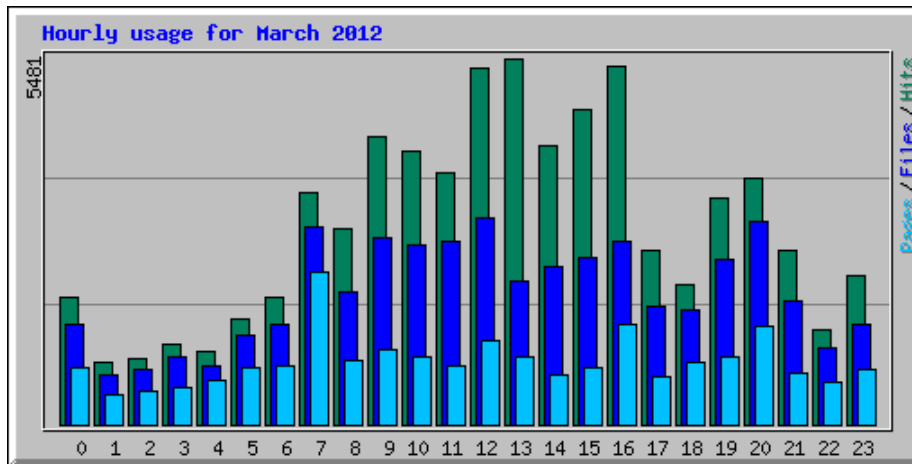

29	2334	3.28%	1690	3.58%	855	3.77%	269	3.23%	228	5.87%	285256	1.44%
30	1890	2.65%	1655	3.50%	697	3.08%	274	3.29%	264	6.80%	4492048	22.71%
31	1867	2.62%	775	1.64%	524	2.31%	271	3.25%	202	5.20%	94656	0.48%

Hourly Statistics for March 2012

Hour	Hits		Files		Pages		KBytes					
	Avg	Total	Avg	Total	Avg	Total	Avg	Total				
0	61	1904	2.67%	48	1500	3.17%	27	851	3.76%	140537	4356657	22.02%
1	30	939	1.32%	23	743	1.57%	14	435	1.92%	3121	96737	0.49%
2	31	986	1.38%	26	812	1.72%	16	501	2.21%	2003	62093	0.31%
3	38	1197	1.68%	32	1007	2.13%	17	551	2.43%	11054	342661	1.73%
4	34	1082	1.52%	27	867	1.84%	20	649	2.87%	4062	125922	0.64%
5	51	1582	2.22%	42	1328	2.81%	27	859	3.79%	4304	133419	0.67%
6	61	1911	2.68%	48	1505	3.19%	28	868	3.83%	11748	364180	1.84%
7	111	3458	4.85%	95	2949	6.24%	73	2277	10.05%	7138	221284	1.12%
8	94	2932	4.12%	64	1996	4.22%	31	963	4.25%	7269	225350	1.14%
9	139	4310	6.05%	90	2801	5.93%	36	1117	4.93%	21306	660494	3.34%
10	131	4085	5.74%	86	2676	5.66%	32	1011	4.46%	9665	299628	1.51%
11	121	3764	5.28%	88	2740	5.80%	28	872	3.85%	12624	391335	1.98%
12	171	5330	7.48%	99	3082	6.52%	40	1266	5.59%	22246	689612	3.49%
13	176	5481	7.70%	69	2140	4.53%	32	1013	4.47%	190535	5906586	29.86%
14	134	4163	5.84%	76	2370	5.02%	23	741	3.27%	7807	242018	1.22%
15	152	4724	6.63%	80	2505	5.30%	27	841	3.71%	10944	339279	1.72%
16	172	5352	7.51%	88	2728	5.77%	48	1495	6.60%	8494	263329	1.33%
17	84	2604	3.66%	56	1765	3.74%	22	704	3.11%	11545	357880	1.81%
18	67	2098	2.95%	55	1710	3.62%	29	920	4.06%	13226	410012	2.07%
19	108	3377	4.74%	80	2483	5.26%	32	1022	4.51%	12651	392172	1.98%
20	119	3696	5.19%	98	3047	6.45%	47	1460	6.45%	80857	2506579	12.67%
21	84	2609	3.66%	60	1862	3.94%	24	773	3.41%	30619	949186	4.80%
22	45	1419	1.99%	36	1137	2.41%	20	625	2.76%	6765	209726	1.06%
23	71	2224	3.12%	48	1493	3.16%	26	836	3.69%	7615	236054	1.19%

Top 30 of 2539 Total URLs

#	Hits	KBytes	URL		
1	10272	14.42%	210035	1.06%	/nscs/
2	5816	8.17%	4502	0.02%	/