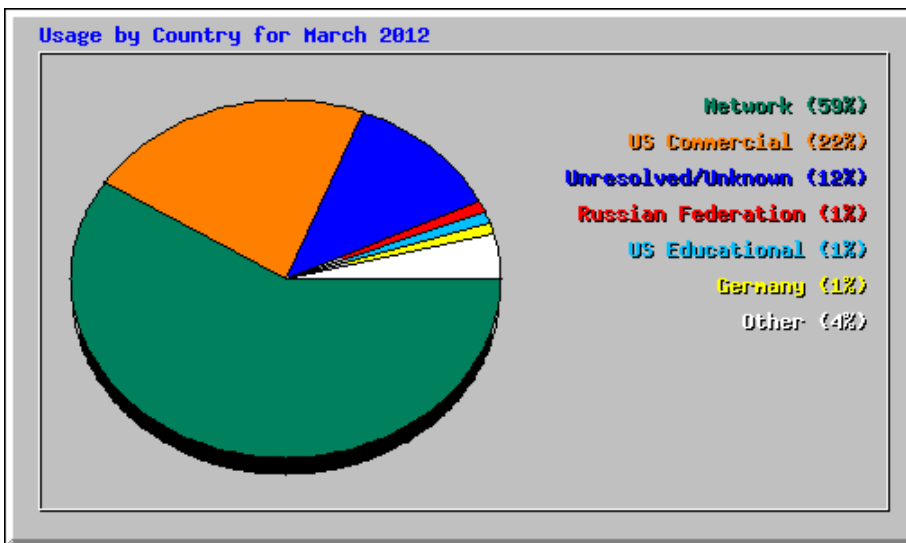

7	2080	2.92%	Mozilla/5.0 (Windows NT 6.1; WOW64) AppleWebKit/535.11 (KHTML
8	1826	2.56%	Mozilla/5.0 (Macintosh; Intel Mac OS X 10_6_8) AppleWebKit/53
9	1491	2.09%	Mozilla/4.0 (compatible; MSIE 6.0; Windows NT 5.1; SV1; .NET
10	1444	2.03%	EC2LinkFinder
11	1404	1.97%	Mozilla/5.0 (Macintosh; Intel Mac OS X 10_7_3) AppleWebKit/53
12	1341	1.88%	Mozilla/5.0 (compatible; YandexBot/3.0; +http://yandex.com/bo
13	1271	1.78%	Mozilla/4.0 (compatible; MSIE 8.0; AOL 9.6; AOLBuild 4340.168
14	1179	1.66%	AppleSyndication/56.1
15	992	1.39%	Mozilla/5.0 (compatible; bingbot/2.0; +http://www.bing.com/bi

Top 30 of 76 Total Countries							
#	Hits		Files		KBytes		Country
1	41880	58.80%	26734	56.58%	13050437	65.97%	Network
2	15965	22.41%	12260	25.95%	5557881	28.10%	US Commercial
3	8248	11.58%	7267	15.38%	755746	3.82%	Unresolved/Unknown
4	690	0.97%	662	1.40%	4649	0.02%	Russian Federation
5	559	0.78%	552	1.17%	29062	0.15%	US Educational
6	378	0.53%	268	0.57%	8532	0.04%	Germany
7	346	0.49%	310	0.66%	13723	0.07%	Australia
8	307	0.43%	245	0.52%	23344	0.12%	Ukraine
9	284	0.40%	269	0.57%	22228	0.11%	Canada
10	267	0.37%	250	0.53%	14465	0.07%	France
11	245	0.34%	234	0.50%	9414	0.05%	Non-Profit Organization
12	167	0.23%	166	0.35%	8959	0.05%	New Zealand (Aotearoa)
13	154	0.22%	133	0.28%	7038	0.04%	United Kingdom
14	142	0.20%	120	0.25%	145180	0.73%	China
15	139	0.20%	95	0.20%	10833	0.05%	Czech Republic
16	137	0.19%	128	0.27%	3600	0.02%	Philippines
17	135	0.19%	131	0.28%	4679	0.02%	India
18	116	0.16%	112	0.24%	1490	0.01%	Belgium
19	109	0.15%	107	0.23%	6545	0.03%	Brazil
20	108	0.15%	96	0.20%	1816	0.01%	Poland
21	101	0.14%	91	0.19%	7591	0.04%	Netherlands
22	95	0.13%	83	0.18%	3481	0.02%	Italy
23	77	0.11%	77	0.16%	4832	0.02%	Denmark