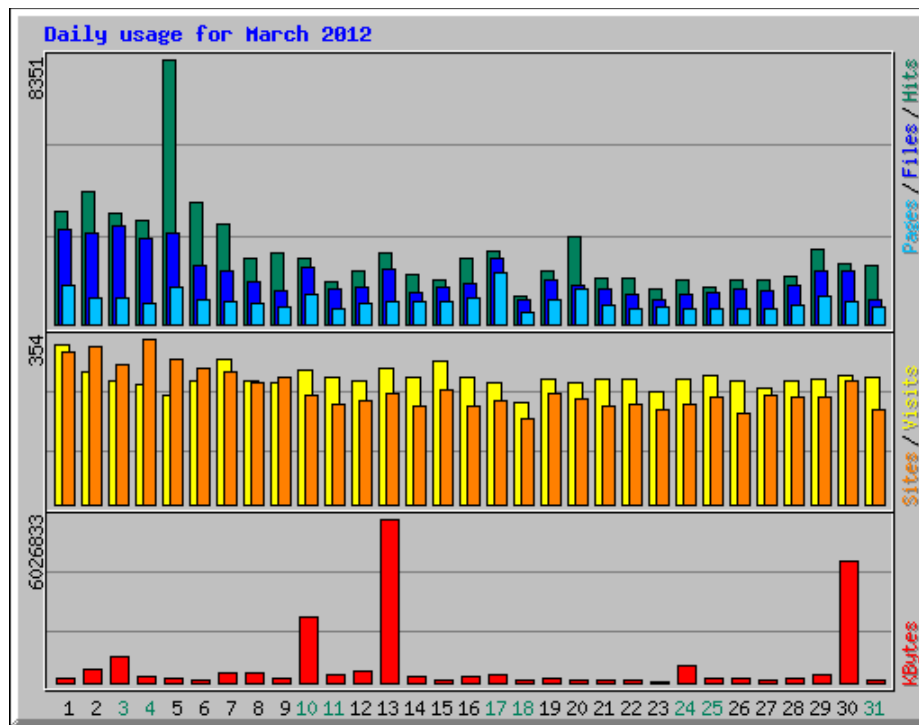

# Usage Statistics for northshorechoral.com

Summary Period: March 2012

Generated 01-Apr-2012 06:15 MDT

[\[Daily Statistics\]](#) [\[Hourly Statistics\]](#) [\[URLs\]](#) [\[Entry\]](#) [\[Exit\]](#) [\[Sites\]](#) [\[Referrers\]](#) [\[Search\]](#) [\[Users\]](#) [\[Agents\]](#) [\[Countries\]](#)

Monthly Statistics for March 2012		
Total Hits	71227	
Total Files	47246	
Total Pages	22650	
Total Visits	8332	
Total KBytes	19782192	
Total Unique Sites	3885	
Total Unique URLs	2539	
Total Unique Referrers	801	
Total Unique Usernames	2	
Total Unique User Agents	718	
	Avg	Max
Hits per Hour	95	1430
Hits per Day	2297	8351
Files per Day	1524	3105
Pages per Day	730	1632
Visits per Day	268	340
KBytes per Day	638135	6026833
Hits by Response Code		
Undefined response code	4	
Code 200 - OK	47246	
Code 206 - Partial Content	3656	
Code 301 - Moved Permanently	78	
Code 302 - Found	3	
Code 303 - See Other	1693	
Code 304 - Not Modified	15491	
Code 403 - Forbidden	2	
Code 404 - Not Found	3047	
Code 500 - Internal Server Error	7	