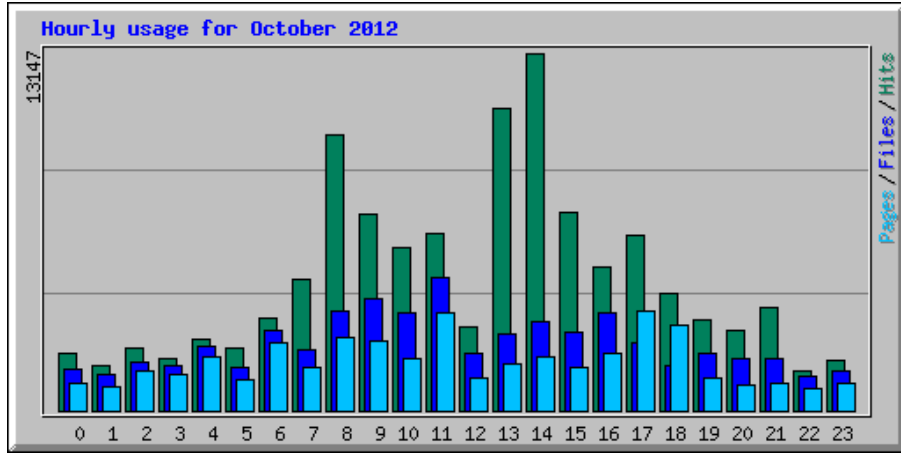

30	4602	4.00%	1913	3.24%	971	2.26%	425	4.11%	302	7.12%	24144626	4.34%
31	2476	2.15%	1589	2.69%	873	2.03%	373	3.61%	257	6.06%	1092185	0.20%

Hourly Statistics for October 2012												
Hour	Hits			Files		Pages			KBytes			
	Avg	Total		Avg	Total	Avg	Total		Avg	Total		
0	68	2121	1.84%	48	1507	2.55%	33	1029	2.40%	8958	277688	0.05%
1	53	1648	1.43%	43	1335	2.26%	28	892	2.08%	4846	150241	0.03%
2	73	2269	1.97%	57	1787	3.02%	47	1464	3.41%	3092	95851	0.02%
3	60	1883	1.64%	53	1651	2.79%	42	1323	3.08%	3611	111943	0.02%
4	84	2614	2.27%	76	2365	4.00%	64	2000	4.66%	7369	228427	0.04%
5	74	2298	2.00%	51	1610	2.72%	36	1121	2.61%	14281	442705	0.08%
6	109	3381	2.94%	95	2964	5.01%	80	2484	5.79%	22228	689053	0.12%
7	155	4817	4.19%	71	2218	3.75%	50	1560	3.63%	2479610	76867919	13.83%
8	326	10113	8.79%	118	3670	6.21%	87	2701	6.29%	4398191	136343925	24.52%
9	233	7248	6.30%	132	4115	6.96%	81	2536	5.91%	629085	19501630	3.51%
10	192	5959	5.18%	116	3611	6.11%	61	1915	4.46%	43007	1333207	0.24%
11	210	6536	5.68%	158	4900	8.29%	116	3607	8.40%	40593	1258374	0.23%
12	99	3083	2.68%	67	2086	3.53%	38	1196	2.79%	42223	1308902	0.24%
13	358	11127	9.67%	91	2823	4.78%	55	1727	4.02%	4998185	154943733	27.87%
14	424	13147	11.42%	104	3242	5.48%	63	1962	4.57%	2063799	63977758	11.51%
15	235	7303	6.35%	93	2884	4.88%	51	1608	3.75%	1008741	31270963	5.62%
16	171	5304	4.61%	115	3591	6.07%	67	2078	4.84%	500163	15505054	2.79%
17	208	6468	5.62%	79	2469	4.18%	117	3651	8.51%	660736	20482827	3.68%
18	138	4292	3.73%	53	1667	2.82%	102	3171	7.39%	879371	27260499	4.90%
19	108	3355	2.92%	68	2129	3.60%	37	1175	2.74%	16186	501779	0.09%
20	95	2970	2.58%	61	1910	3.23%	30	943	2.20%	38976	1208245	0.22%
21	122	3804	3.31%	61	1902	3.22%	31	990	2.31%	58858	1824605	0.33%
22	47	1472	1.28%	40	1246	2.11%	25	779	1.81%	7276	225541	0.04%
23	60	1876	1.63%	46	1436	2.43%	32	1009	2.35%	4645	143991	0.03%

Top 30 of 2865 Total URLs					
#	Hits		KBytes		URL
1	19879	17.27%	426697819	76.75%	/seasons/12-13/Recordings/NSCS101612Part1.mp3
2	14763	12.83%	88955	0.02%	/ns/cs/administrator/
3	9664	8.40%	181270	0.03%	/ns/cs/
4	4990	4.34%	41219452	7.41%	/seasons/12-13/Recordings/NSCS092512Part1S