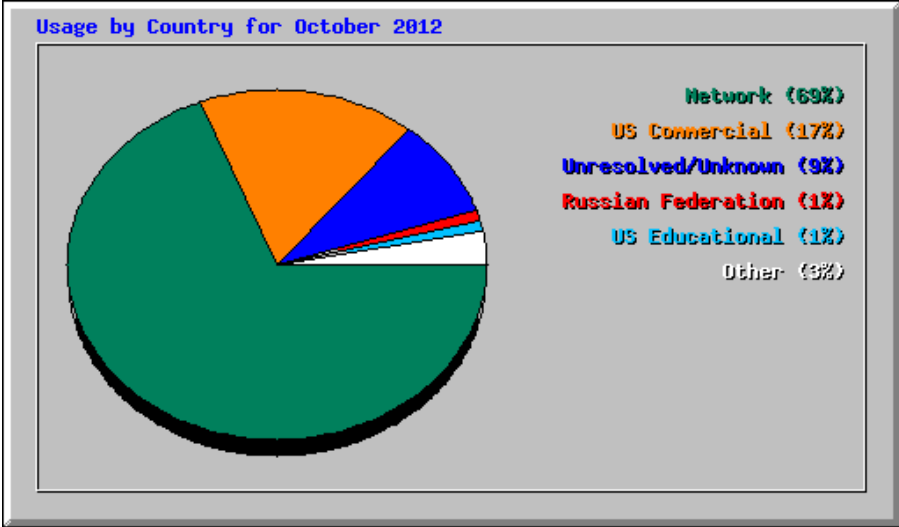

14	2154	1.87%	Mozilla/5.0 (Windows NT 6.1; WOW64) AppleWebKit/537.4 (KHTML,
15	1607	1.40%	Mozilla/5.0 (compatible; Ezooms/1.0; ezooms.bot@gmail.com)

Top 30 of 82 Total Countries							
#	Hits		Files		KBytes		Country
1	79404	68.99%	64003	108.26%	550234218	98.97%	Network
2	19300	16.77%	15901	26.90%	3931508	0.71%	US Commercial
3	10364	9.01%	9127	15.44%	1234504	0.22%	Unresolved/Unknown
4	1014	0.88%	999	1.69%	13904	0.00%	Russian Federation
5	798	0.69%	757	1.28%	32719	0.01%	US Educational
6	528	0.46%	525	0.89%	4342	0.00%	Poland
7	519	0.45%	460	0.78%	75334	0.01%	Germany
8	470	0.41%	470	0.80%	80579	0.01%	Austria
9	196	0.17%	176	0.30%	38095	0.01%	Ukraine
10	188	0.16%	186	0.31%	7184	0.00%	Canada
11	180	0.16%	179	0.30%	11869	0.00%	Australia
12	173	0.15%	173	0.29%	6579	0.00%	New Zealand (Aotearoa)
13	165	0.14%	160	0.27%	9556	0.00%	Non-Profit Organization
14	153	0.13%	149	0.25%	16612	0.00%	Netherlands
15	126	0.11%	125	0.21%	3916	0.00%	Cocos (Keeling) Islands
16	110	0.10%	57	0.10%	859	0.00%	Turkey
17	98	0.09%	92	0.16%	6438	0.00%	Czech Republic
18	91	0.08%	89	0.15%	18101	0.00%	Japan
19	81	0.07%	77	0.13%	8173	0.00%	United Kingdom
20	77	0.07%	76	0.13%	12101	0.00%	Brazil
21	77	0.07%	74	0.13%	23313	0.00%	France
22	73	0.06%	68	0.12%	3317	0.00%	Sweden
23	65	0.06%	65	0.11%	3900	0.00%	Greece
24	61	0.05%	61	0.10%	7124	0.00%	India
25	58	0.05%	58	0.10%	10909	0.00%	Hungary
26	52	0.05%	51	0.09%	8070	0.00%	Argentina
27	42	0.04%	42	0.07%	10371	0.00%	Italy
28	38	0.03%	38	0.06%	2665	0.00%	Croatia (Hrvatska)
29	38	0.03%	38	0.06%	1539	0.00%	United States
30	34	0.03%	34	0.06%	1704	0.00%	Belgium