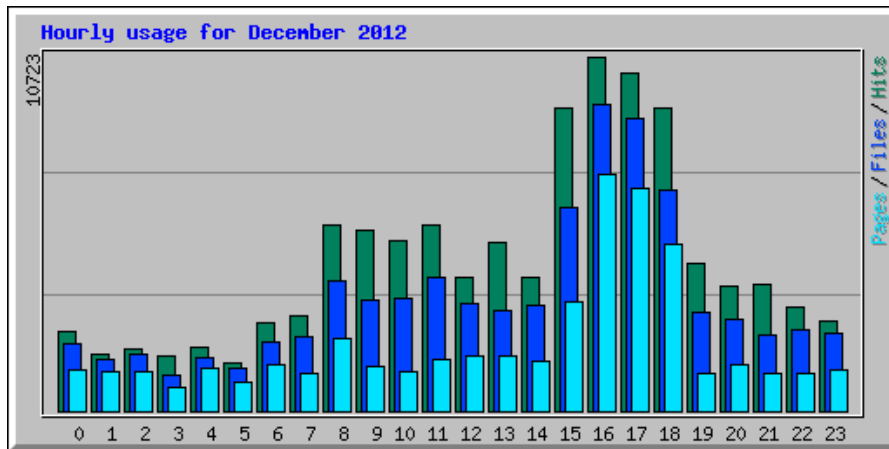

31	6587	6.05%	3764	4.61%	1354	2.79%	303	3.19%	212	5.21%	194546	1.81%

Hourly Statistics for December 2012

Hour	Hits		Files		Pages		KBytes					
	Avg	Total	Avg	Total	Avg	Total	Avg	Total				
0	76	2382	2.19%	65	2040	2.50%	40	1244	2.56%	4850	150354	1.40%
1	55	1732	1.59%	49	1546	1.89%	38	1206	2.49%	4651	144186	1.35%
2	60	1871	1.72%	54	1695	2.08%	38	1207	2.49%	7733	239729	2.24%
3	52	1642	1.51%	34	1075	1.32%	23	716	1.48%	4107	127328	1.19%
4	62	1926	1.77%	51	1603	1.96%	42	1302	2.68%	4147	128542	1.20%
5	47	1465	1.35%	41	1284	1.57%	27	863	1.78%	5813	180191	1.68%
6	86	2671	2.45%	67	2097	2.57%	44	1386	2.86%	7744	240061	2.24%
7	93	2904	2.67%	73	2268	2.78%	37	1157	2.39%	19470	603579	5.63%
8	181	5615	5.16%	126	3909	4.79%	71	2210	4.56%	12027	372842	3.48%
9	175	5444	5.00%	108	3377	4.14%	42	1325	2.73%	7092	219863	2.05%
10	166	5157	4.74%	110	3419	4.19%	37	1173	2.42%	26215	812661	7.58%
11	181	5616	5.16%	130	4040	4.95%	50	1566	3.23%	21877	678202	6.33%
12	130	4053	3.72%	105	3258	3.99%	54	1681	3.47%	16112	499483	4.66%
13	163	5082	4.67%	97	3011	3.69%	52	1641	3.38%	8133	252133	2.35%
14	130	4053	3.72%	102	3181	3.90%	49	1521	3.14%	18818	583364	5.44%
15	295	9164	8.42%	198	6168	7.56%	106	3313	6.83%	6710	207995	1.94%
16	345	10723	9.85%	298	9255	11.34%	231	7167	14.78%	15535	481592	4.49%
17	329	10216	9.39%	285	8863	10.86%	217	6734	13.88%	8314	257720	2.40%
18	295	9159	8.41%	215	6680	8.19%	162	5030	10.37%	26028	806876	7.53%
19	143	4462	4.10%	96	2979	3.65%	37	1159	2.39%	45939	1424106	13.29%
20	122	3798	3.49%	88	2758	3.38%	44	1381	2.85%	26149	810618	7.56%
21	122	3812	3.50%	74	2295	2.81%	36	1126	2.32%	39345	1219690	11.38%
22	101	3153	2.90%	78	2444	3.00%	37	1152	2.38%	4026	124795	1.16%
23	88	2744	2.52%	75	2346	2.88%	40	1245	2.57%	4934	152957	1.43%

Top 30 of 4681 Total URLs

#	Hits	KBytes	URL		
1	16055	14.75%	16808	0.16%	/seasons/05-06/
2	9092	8.35%	172802	1.61%	/nscs/
3	6366	5.85%	6500	0.06%	/
4	4378	4.02%	30921	0.29%	/nscs/administrator/
5	2536	2.33%	305	0.00%	/robots.txt
6	1941	1.78%	191444	1.79%	/seasons/05-06/CarminaBuranaTextandTranslation.pdf