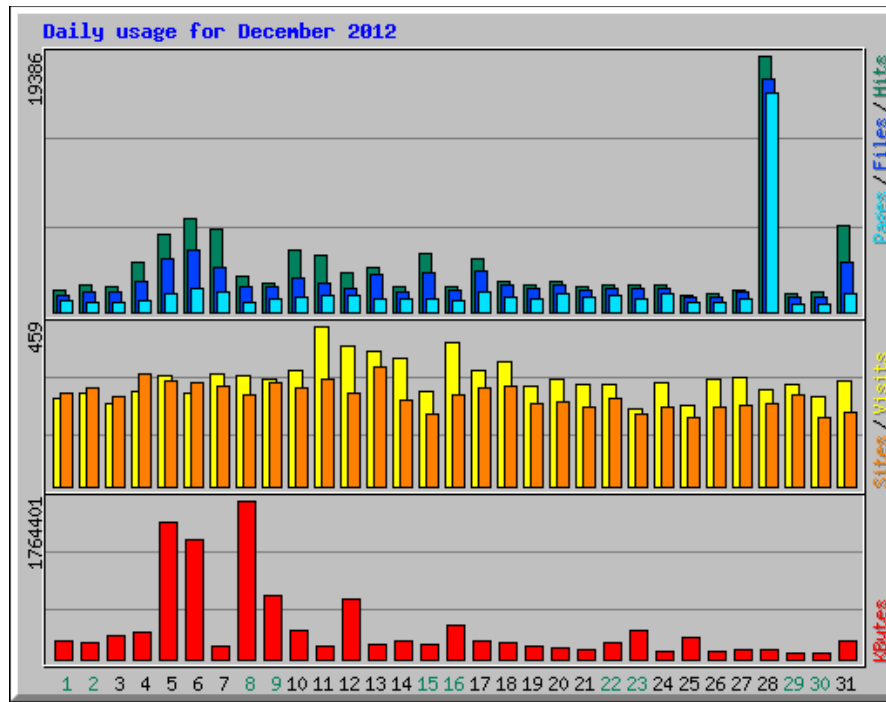

Usage Statistics for northshorechoral.com

Summary Period: December 2012
Generated 01-Jan-2013 05:23 MST

[\[Daily Statistics\]](#) [\[Hourly Statistics\]](#) [\[URLs\]](#) [\[Entry\]](#) [\[Exit\]](#) [\[Sites\]](#) [\[Referrers\]](#) [\[Search\]](#) [\[Users\]](#) [\[Agents\]](#) [\[Countries\]](#)

Monthly Statistics for December 2012		
Total Hits	108844	
Total Files	81591	
Total Pages	48505	
Total Visits	9512	
Total KBytes	10718870	
Total Unique Sites	4066	
Total Unique URLs	4681	
Total Unique Referrers	1070	
Total Unique Usernames	2	
Total Unique User Agents	1229	
	Avg	Max
Hits per Hour	146	5860
Hits per Day	3511	19386
Files per Day	2631	17664
Pages per Day	1564	16587
Sites per Day	131	341
Visits per Day	306	459
KBytes per Day	345770	1764401
Hits by Response Code		
Undefined response code	0.20%	214
Code 200 - OK	74.96%	81591
Code 206 - Partial Content	3.37%	3666
Code 301 - Moved Permanently	0.13%	146
Code 302 - Found	0.00%	4
Code 303 - See Other	2.05%	2227
Code 304 - Not Modified	17.12%	18632
Code 403 - Forbidden	0.02%	19
Code 404 - Not Found	2.05%	2228
Code 500 - Internal Server Error	0.11%	117