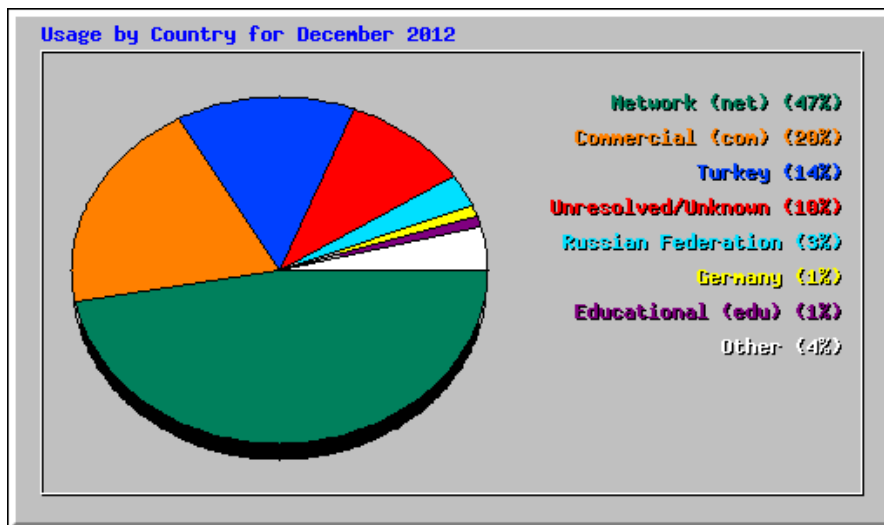

Top 30 of 73 Total Countries							
#	Hits		Files		KBytes		Country
1	51305	47.14%	32300	39.59%	6749424	62.97%	Network (net)
2	21836	20.06%	19271	23.62%	2915643	27.20%	Commercial (com)
3	15751	14.47%	15748	19.30%	18517	0.17%	Turkey
4	11226	10.31%	9576	11.74%	740382	6.91%	Unresolved/Unknown
5	3430	3.15%	3381	4.14%	6443	0.06%	Russian Federation
6	631	0.58%	566	0.69%	28720	0.27%	Germany
7	585	0.54%	571	0.70%	24646	0.23%	Educational (edu)
8	463	0.43%	463	0.57%	15179	0.14%	India
9	439	0.40%	425	0.52%	25745	0.24%	Canada
10	412	0.38%	412	0.50%	505	0.00%	Moldova
11	306	0.28%	306	0.38%	2101	0.02%	Croatia
12	246	0.23%	221	0.27%	3919	0.04%	Ukraine
13	234	0.21%	222	0.27%	40990	0.38%	Non-Profit (org)
14	217	0.20%	213	0.26%	13361	0.12%	Czech Republic
15	207	0.19%	117	0.14%	20719	0.19%	China
16	128	0.12%	122	0.15%	7166	0.07%	Australia
17	110	0.10%	103	0.13%	10245	0.10%	France
18	83	0.08%	82	0.10%	5722	0.05%	Netherlands
19	76	0.07%	74	0.09%	4628	0.04%	Serbia
20	71	0.07%	67	0.08%	7866	0.07%	New Zealand
21	71	0.07%	69	0.08%	2489	0.02%	Poland
22	68	0.06%	68	0.08%	3498	0.03%	Belgium
23	67	0.06%	67	0.08%	4122	0.04%	Brazil
24	64	0.06%	44	0.05%	1938	0.02%	Romania
25	62	0.06%	59	0.07%	2982	0.03%	Italy
26	56	0.05%	50	0.06%	1392	0.01%	Japan
27	53	0.05%	36	0.04%	16883	0.16%	Spain
28	51	0.05%	51	0.06%	2421	0.02%	United Kingdom
29	45	0.04%	45	0.06%	3006	0.03%	Greece
30	43	0.04%	43	0.05%	2564	0.02%	Denmark