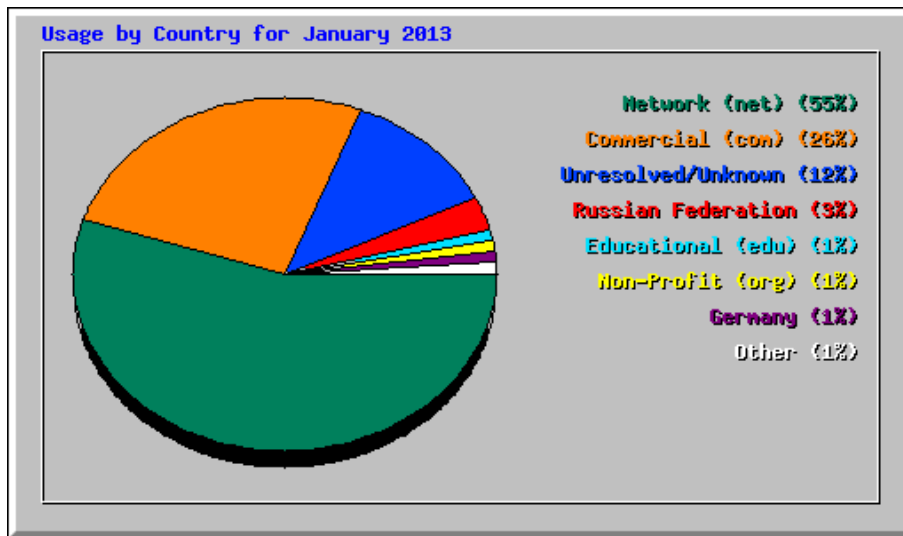

9	2308		Mozilla/5.0 (Windows NT 5.1; rv:18.0) Gecko/20100101 Firefox/18.0
10	1907	1.90%	Mozilla/5.0 (compatible; Googlebot/2.1; +http://www.google.com/bot.html)
11	1456	1.45%	msnbot-media/1.1 (+http://search.msn.com/msnbot.htm)
12	1432	1.43%	Mozilla/5.0 (compatible; YandexBot/3.0; +http://yandex.com/bots)
13	1231	1.23%	Mozilla/5.0 (iPad; CPU OS 6_0_1 like Mac OS X) AppleWebKit/536.26 (KHTML, like Gecko) Version/6.0 Mobile/10A523 Safari/8536.2
14	1147	1.15%	Mozilla/5.0 (Windows NT 5.1; rv:17.0) Gecko/20100101 Firefox/17.0
15	1102	1.10%	Mozilla/5.0 (Macintosh; Intel Mac OS X 10_8_2) AppleWebKit/536.26.17 (KHTML, like Gecko) Version/6.0.2 Safari/536.26.17

Top 30 of 83 Total Countries							
#	Hits		Files		KBytes		Country
1	55157	55.06%	37484	53.27%	10471251	66.54%	Network (net)
2	25730	25.69%	21363	30.36%	3945311	25.07%	Commercial (com)
3	11867	11.85%	9684	13.76%	943744	6.00%	Unresolved/Unknown
4	2646	2.64%	2586	3.68%	5470	0.03%	Russian Federation
5	748	0.75%	715	1.02%	45913	0.29%	Educational (edu)
6	691	0.69%	622	0.88%	17153	0.11%	Non-Profit (org)
7	566	0.57%	532	0.76%	52504	0.33%	Germany
8	404	0.40%	402	0.57%	19132	0.12%	Italy
9	261	0.26%	214	0.30%	1826	0.01%	Ukraine
10	192	0.19%	163	0.23%	11100	0.07%	China
11	180	0.18%	180	0.26%	4975	0.03%	Australia
12	149	0.15%	148	0.21%	11020	0.07%	Canada
13	128	0.13%	114	0.16%	24956	0.16%	France
14	117	0.12%	115	0.16%	3078	0.02%	Poland
15	103	0.10%	103	0.15%	5578	0.04%	India
16	83	0.08%	83	0.12%	2799	0.02%	Switzerland
17	81	0.08%	81	0.12%	7601	0.05%	United States
18	77	0.08%	72	0.10%	4901	0.03%	Netherlands
19	71	0.07%	65	0.09%	996	0.01%	Turkey
20	67	0.07%	67	0.10%	3940	0.03%	United Kingdom
21	58	0.06%	54	0.08%	88752	0.56%	Sweden
22	57	0.06%	44	0.06%	5432	0.03%	Japan
23	51	0.05%	51	0.07%	2873	0.02%	Hungary
24	51	0.05%	48	0.07%	10691	0.07%	Mexico
25	47	0.05%	47	0.07%	2709	0.02%	Lithuania
		0.04%		0.05%		0.01%