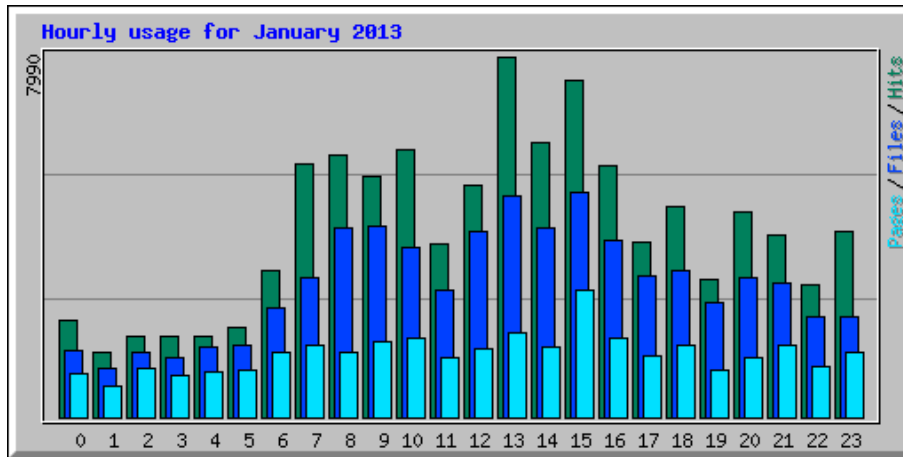

29	5772	5.76%	3642	5.18%	1774	5.22%	374	3.91%	304	7.02%	2577494	16.38%
30	3325	3.32%	2493	3.54%	1141	3.36%	345	3.61%	306	7.07%	142332	0.90%
31	4849	4.84%	2764	3.93%	1867	5.50%	335	3.50%	269	6.22%	130243	0.83%

Hourly Statistics for January 2013												
Hour	Hits		Files		Pages		KBytes					
	Avg	Total	Avg	Total	Avg	Total	Avg	Total				
0	69	2144	2.14%	47	1471	2.09%	30	949	2.79%	3918	121461	0.77%
1	45	1424	1.42%	34	1081	1.54%	22	699	2.06%	3063	94952	0.60%
2	57	1777	1.77%	45	1422	2.02%	34	1073	3.16%	5548	171981	1.09%
3	57	1776	1.77%	42	1302	1.85%	30	940	2.77%	3681	114118	0.73%
4	57	1791	1.79%	50	1551	2.20%	32	1001	2.95%	4036	125110	0.79%
5	64	1999	2.00%	51	1585	2.25%	34	1057	3.11%	5409	167687	1.07%
6	105	3266	3.26%	77	2405	3.42%	45	1419	4.18%	8173	253376	1.61%
7	180	5602	5.59%	99	3081	4.38%	51	1583	4.66%	9116	282609	1.80%
8	187	5805	5.80%	134	4178	5.94%	46	1444	4.25%	22889	709573	4.51%
9	171	5322	5.31%	136	4241	6.03%	54	1680	4.95%	49553	1536128	9.76%
10	191	5934	5.92%	120	3743	5.32%	56	1761	5.18%	35556	1102242	7.00%
11	124	3856	3.85%	90	2796	3.97%	42	1324	3.90%	8345	258682	1.64%
12	166	5154	5.15%	133	4127	5.87%	49	1519	4.47%	27895	864749	5.49%
13	257	7990	7.98%	157	4883	6.94%	60	1872	5.51%	131992	4091744	26.00%
14	196	6085	6.07%	135	4191	5.96%	49	1544	4.55%	30156	934847	5.94%
15	241	7474	7.46%	160	4981	7.08%	91	2825	8.32%	63752	1976322	12.56%
16	179	5564	5.55%	126	3909	5.56%	56	1763	5.19%	20946	649338	4.13%
17	125	3895	3.89%	100	3111	4.42%	44	1373	4.04%	17985	557548	3.54%
18	150	4665	4.66%	104	3243	4.61%	50	1576	4.64%	22497	697394	4.43%
19	98	3058	3.05%	81	2533	3.60%	33	1041	3.06%	10314	319748	2.03%
20	146	4545	4.54%	99	3087	4.39%	43	1337	3.94%	4326	134102	0.85%
21	129	4021	4.01%	95	2966	4.22%	51	1605	4.72%	3928	121767	0.77%
22	94	2929	2.92%	71	2231	3.17%	36	1132	3.33%	4509	139769	0.89%
23	132	4095	4.09%	72	2242	3.19%	46	1452	4.27%	10079	312464	1.99%

Top 30 of 3175 Total URLs					
#	Hits	KBytes	URL		
1	10222	10.20%	201903	1.28%	/nscs/
2	5152	5.14%	53735	0.34%	/nscs/administrator/
3	5121	5.11%	5225	0.03%	/