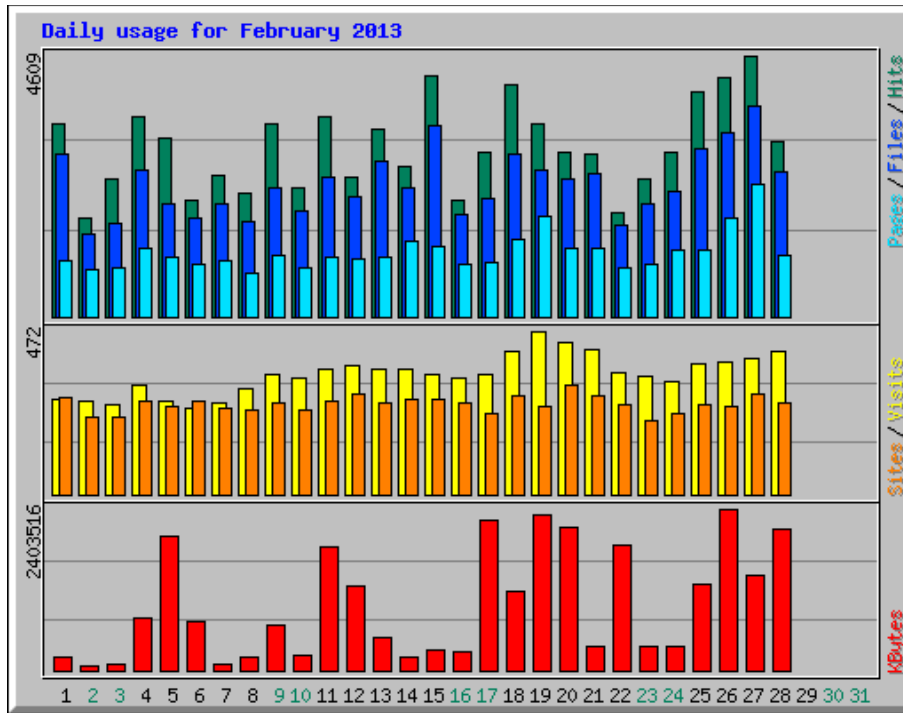

Usage Statistics for northshorechoral.com

Summary Period: February 2013

Generated 01-Mar-2013 02:56 MST

[\[Daily Statistics\]](#) [\[Hourly Statistics\]](#) [\[URLs\]](#) [\[Entry\]](#) [\[Exit\]](#) [\[Sites\]](#) [\[Referrers\]](#) [\[Search\]](#) [\[Users\]](#) [\[Agents\]](#) [\[Countries\]](#)

Monthly Statistics for February 2013		
Total Hits	84150	
Total Files	65586	
Total Pages	32040	
Total Visits	9684	
Total KBytes	27384528	
Total Unique Sites	3688	
Total Unique URLs	3576	
Total Unique Referrers	936	
Total Unique Useenames	1	
Total Unique User Agents	1211	
	Avg	Max
Hits per Hour	125	1059
Hits per Day	3005	4609
Files per Day	2342	3723
Pages per Day	1144	2322
Sites per Day	131	316
Visits per Day	345	472
KBytes per Day	978019	2403516
Hits by Response Code		
Undefined response code	0.10%	87
Code 200 - OK	77.94%	65586
Code 206 - Partial Content	4.15%	3490
Code 301 - Moved Permanently	0.10%	86
Code 302 - Found	0.01%	10
Code 303 - See Other	4.40%	3703
Code 304 - Not Modified	10.37%	8730
Code 403 - Forbidden	0.00%	2
Code 404 - Not Found	2.65%	2229
Code 500 - Internal Server Error	0.27%	227