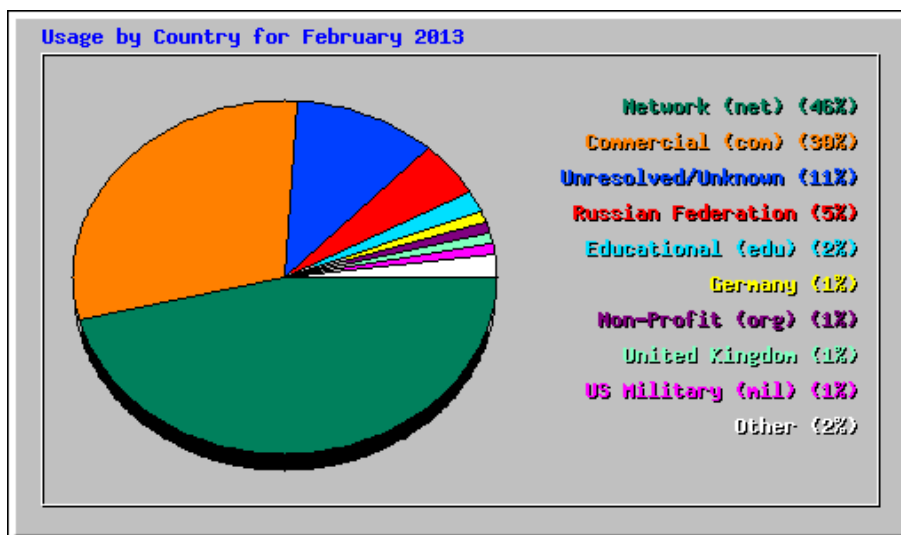

14	1027	1.22%	Apple-PubSub/65.28
15	1019	1.21%	Mozilla/5.0 (compatible; YandexBot/3.0; +http://yandex.com/bots)

Top 30 of 74 Total Countries							
#	Hits		Files		KBytes		Country
1	38743	46.04%	30194	46.04%	17449581	63.72%	Network (net)
2	25630	30.46%	20955	31.95%	8997973	32.86%	Commercial (com)
3	8980	10.67%	7990	12.18%	590305	2.16%	Unresolved/Unknown
4	4363	5.18%	4289	6.54%	11998	0.04%	Russian Federation
5	1294	1.54%	1240	1.89%	44792	0.16%	Educational (edu)
6	900	1.07%	792	1.21%	37738	0.14%	Germany
7	600	0.71%	507	0.77%	10524	0.04%	Non-Profit (org)
8	428	0.51%	306	0.47%	19853	0.07%	United Kingdom
9	421	0.50%	421	0.64%	12426	0.05%	US Military (mil)
10	318	0.38%	210	0.32%	3026	0.01%	Ukraine
11	246	0.29%	124	0.19%	490	0.00%	Belarus
12	181	0.22%	169	0.26%	12787	0.05%	Turkey
13	174	0.21%	138	0.21%	11040	0.04%	Poland
14	173	0.21%	170	0.26%	3569	0.01%	United States
15	155	0.18%	155	0.24%	6952	0.03%	Australia
16	150	0.18%	96	0.15%	2709	0.01%	Japan
17	125	0.15%	109	0.17%	6610	0.02%	New Zealand
18	121	0.14%	104	0.16%	28910	0.11%	China
19	92	0.11%	89	0.14%	3602	0.01%	Canada
20	86	0.10%	75	0.11%	8073	0.03%	France
21	74	0.09%	73	0.11%	2073	0.01%	Czech Republic
22	70	0.08%	68	0.10%	1554	0.01%	Sweden
23	66	0.08%	66	0.10%	11980	0.04%	Hungary
24	65	0.08%	61	0.09%	7201	0.03%	Brazil
25	63	0.07%	63	0.10%	3054	0.01%	Mexico
26	59	0.07%	59	0.09%	18142	0.07%	Finland
27	59	0.07%	55	0.08%	5603	0.02%	Netherlands
28	58	0.07%	58	0.09%	38795	0.14%	Italy
29	56	0.07%	56	0.09%	1857	0.01%	India
30	52	0.06%	45	0.07%	663	0.00%	Generic TLD (info)