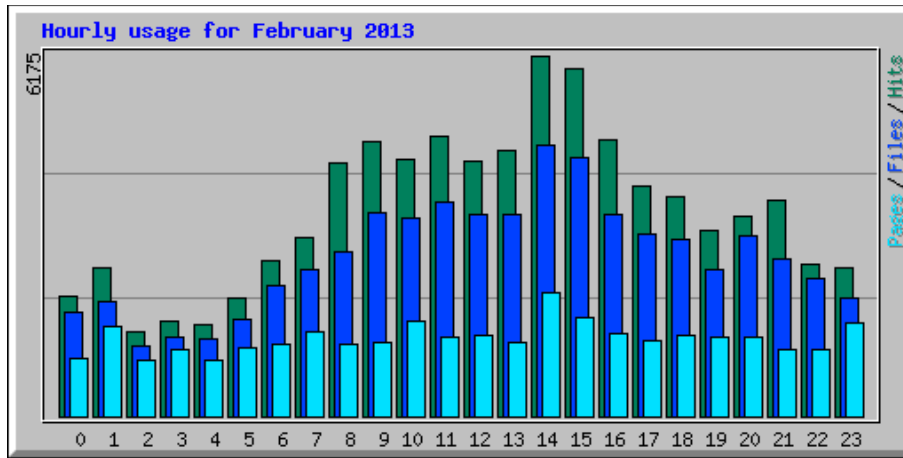

Hourly Statistics for February 2013												
Hour	Hits			Files			Pages			KBytes		
	Avg	Total	%	Avg	Total	%	Avg	Total	%	Avg	Total	
0	72	2041	2.43%	63	1770	2.70%	35	989	3.09%	8330	233240	0.85%
1	90	2542	3.02%	69	1956	2.98%	55	1549	4.83%	9687	271237	0.99%
2	51	1451	1.72%	43	1206	1.84%	34	952	2.97%	11535	322984	1.18%
3	58	1626	1.93%	48	1355	2.07%	40	1142	3.56%	4882	136703	0.50%
4	56	1580	1.88%	47	1333	2.03%	34	962	3.00%	10749	300981	1.10%
5	72	2028	2.41%	59	1667	2.54%	41	1157	3.61%	10206	285781	1.04%
6	95	2674	3.18%	80	2249	3.43%	44	1246	3.89%	30752	861045	3.14%
7	108	3051	3.63%	89	2501	3.81%	51	1448	4.52%	15130	423634	1.55%
8	154	4331	5.15%	100	2813	4.29%	44	1238	3.86%	59958	1678824	6.13%
9	168	4705	5.59%	123	3469	5.29%	45	1270	3.96%	28147	788110	2.88%
10	157	4402	5.23%	121	3392	5.17%	58	1627	5.08%	16165	452618	1.65%
11	171	4803	5.71%	131	3674	5.60%	48	1349	4.21%	40847	1143709	4.18%
12	156	4368	5.19%	123	3449	5.26%	49	1383	4.32%	11057	309601	1.13%
13	162	4537	5.39%	123	3454	5.27%	45	1274	3.98%	136466	3821053	13.95%
14	220	6175	7.34%	165	4637	7.07%	75	2114	6.60%	89908	2517420	9.19%
15	212	5947	7.07%	158	4427	6.75%	60	1690	5.27%	175433	4912121	17.94%
16	169	4734	5.63%	122	3441	5.25%	50	1401	4.37%	111300	3116393	11.38%
17	140	3941	4.68%	110	3104	4.73%	45	1286	4.01%	33976	951331	3.47%
18	134	3766	4.48%	108	3038	4.63%	48	1369	4.27%	45589	1276489	4.66%
19	113	3183	3.78%	89	2500	3.81%	48	1358	4.24%	23244	650830	2.38%
20	122	3436	4.08%	110	3090	4.71%	48	1358	4.24%	76952	2154654	7.87%
21	131	3682	4.38%	95	2681	4.09%	40	1138	3.55%	9452	264654	0.97%
22	93	2612	3.10%	84	2352	3.59%	40	1137	3.55%	8375	234507	0.86%
23	90	2535	3.01%	72	2028	3.09%	57	1603	5.00%	9879	276609	1.01%

Top 30 of 3576 Total URLs					
#	Hits	KBytes	URL		
1	10626	12.63%	208368	0.76%	/nscs/
2	6593	7.83%	6799	0.02%	/
3	3909	4.65%	33192	0.12%	/nscs/administrator/
4	2691	3.20%	782	0.00%	/nscs/templates/js_verdant/css/core.php
5	2622	3.12%	315	0.00%	/robots.txt
6	956	1.14%	96817	0.35%	/seasons/05-06/CaminaBuranaTextandTranslation.pdf
7	943	1.12%	16873	0.06%	/nscs/templates/js_verdant/wright/css/typography.css