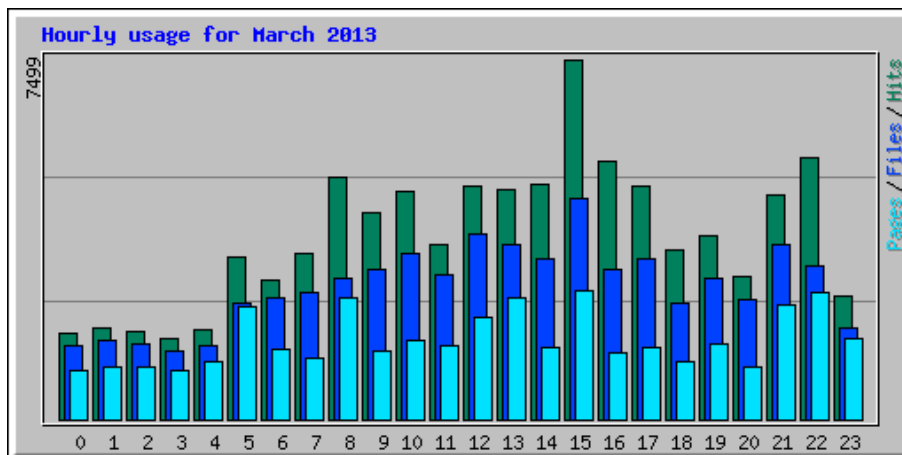

30	1855	2.02%	1565	2.36%	1119	2.81%	305	3.12%	272	6.38%	262672	1.41%
31	3408	3.72%	2040	3.08%	2498	6.27%	363	3.72%	326	7.65%	178978	0.96%

Hourly Statistics for March 2013

Hour	Hits		Files		Pages		KBytes					
	Avg	Total	Avg	Total	Avg	Total	Avg	Total				
0	57	1788	1.95%	49	1521	2.30%	32	1020	2.56%	9852	305404	1.64%
1	60	1886	2.06%	52	1637	2.47%	34	1084	2.72%	10687	331290	1.78%
2	59	1847	2.01%	50	1568	2.37%	35	1103	2.77%	8171	253286	1.36%
3	54	1685	1.84%	46	1437	2.17%	33	1031	2.59%	6438	199567	1.07%
4	59	1852	2.02%	48	1515	2.29%	38	1184	2.97%	11840	367031	1.97%
5	109	3382	3.69%	78	2427	3.66%	75	2344	5.88%	13483	417979	2.25%
6	94	2914	3.18%	81	2519	3.80%	46	1442	3.62%	38811	1203138	6.46%
7	111	3455	3.77%	85	2651	4.00%	40	1267	3.18%	17839	553002	2.97%
8	162	5034	5.49%	94	2929	4.42%	81	2517	6.31%	26942	835191	4.49%
9	139	4316	4.71%	100	3122	4.71%	46	1429	3.59%	14607	452815	2.43%
10	153	4754	5.18%	110	3436	5.19%	53	1648	4.13%	16542	512814	2.76%
11	116	3621	3.95%	97	3008	4.54%	48	1516	3.80%	36950	1145462	6.15%
12	156	4859	5.30%	124	3846	5.81%	68	2127	5.34%	17514	542933	2.92%
13	153	4768	5.20%	117	3627	5.47%	81	2526	6.34%	17660	547453	2.94%
14	157	4877	5.32%	108	3350	5.06%	48	1498	3.76%	40772	1263921	6.79%
15	241	7499	8.18%	147	4587	6.92%	86	2678	6.72%	88458	2742186	14.73%
16	172	5358	5.84%	100	3108	4.69%	44	1367	3.43%	20780	644177	3.46%
17	156	4842	5.28%	108	3352	5.06%	48	1497	3.76%	17901	554936	2.98%
18	113	3530	3.85%	78	2438	3.68%	38	1193	2.99%	28060	869868	4.67%
19	122	3811	4.15%	94	2931	4.42%	50	1570	3.94%	45175	1400419	7.52%
20	95	2969	3.24%	80	2485	3.75%	35	1102	2.76%	78932	2446905	13.15%
21	151	4690	5.11%	117	3629	5.48%	77	2393	6.00%	17275	535521	2.88%
22	175	5434	5.92%	103	3211	4.85%	84	2625	6.59%	6473	200652	1.08%
23	82	2554	2.78%	61	1917	2.89%	54	1699	4.26%	9217	285725	1.54%

Top 30 of 3067 Total URLs

#	Hits	KBytes	URL
1	12518	13.65%	236205
2	7383	8.05%	5760
3	6175	6.73%	43586
4	3095	3.37%	372