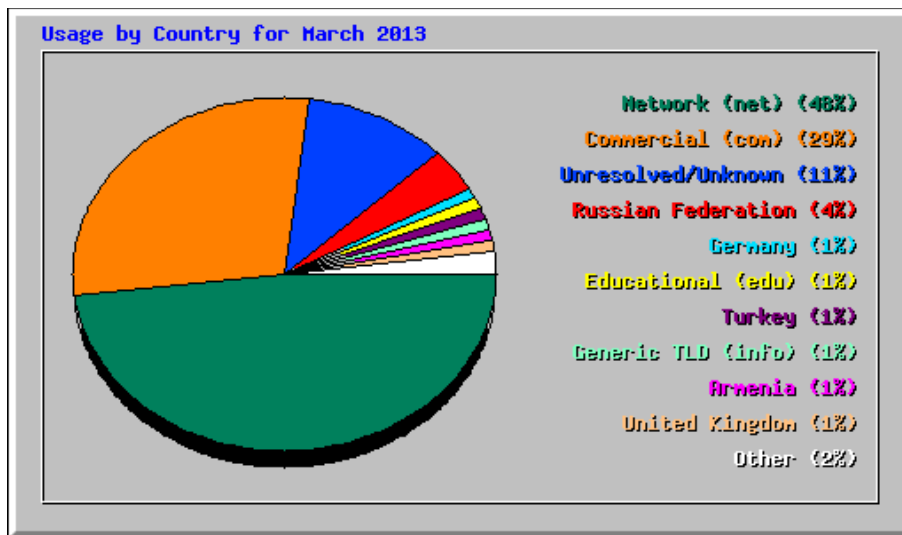

Top 30 of 70 Total Countries							
#	Hits		Files		KBytes		Country
1	43780	47.73%	30763	46.43%	11564173	62.13%	Network (net)
2	26533	28.93%	21519	32.48%	5961574	32.03%	Commercial (com)
3	10140	11.05%	9197	13.88%	794397	4.27%	Unresolved/Unknown
4	3307	3.61%	3248	4.90%	4640	0.02%	Russian Federation
5	1292	1.41%	1264	1.91%	20979	0.11%	Germany
6	865	0.94%	824	1.24%	31405	0.17%	Educational (edu)
7	695	0.76%	358	0.54%	4003	0.02%	Turkey
8	614	0.67%	312	0.47%	1319	0.01%	Generic TLD (info)
9	604	0.66%	304	0.46%	1262	0.01%	Armenia
10	530	0.58%	529	0.80%	14983	0.08%	United Kingdom
11	321	0.35%	283	0.43%	10024	0.05%	New Zealand
12	315	0.34%	314	0.47%	1494	0.01%	Viet Nam
13	312	0.34%	312	0.47%	22761	0.12%	Australia
14	304	0.33%	246	0.37%	4781	0.03%	Ukraine
15	255	0.28%	255	0.38%	8401	0.05%	Hungary
16	254	0.28%	222	0.34%	53909	0.29%	China
17	238	0.26%	229	0.35%	5863	0.03%	Non-Profit (org)
18	166	0.18%	94	0.14%	5809	0.03%	US Government (gov)
19	148	0.16%	136	0.21%	10986	0.06%	Netherlands
20	125	0.14%	113	0.17%	10816	0.06%	Italy
21	109	0.12%	109	0.16%	7072	0.04%	France
22	100	0.11%	92	0.14%	1851	0.01%	Poland
23	98	0.11%	96	0.14%	4588	0.02%	Canada
24	78	0.09%	73	0.11%	1123	0.01%	Lithuania
25	67	0.07%	64	0.10%	1759	0.01%	Czech Republic
26	58	0.06%	51	0.08%	11009	0.06%	Brazil
27	50	0.05%	43	0.06%	5400	0.03%	Finland
28	32	0.03%	22	0.03%	1551	0.01%	Japan
29	28	0.03%	27	0.04%	1800	0.01%	Greece
30	26	0.03%	26	0.04%	321	0.00%	Slovenia