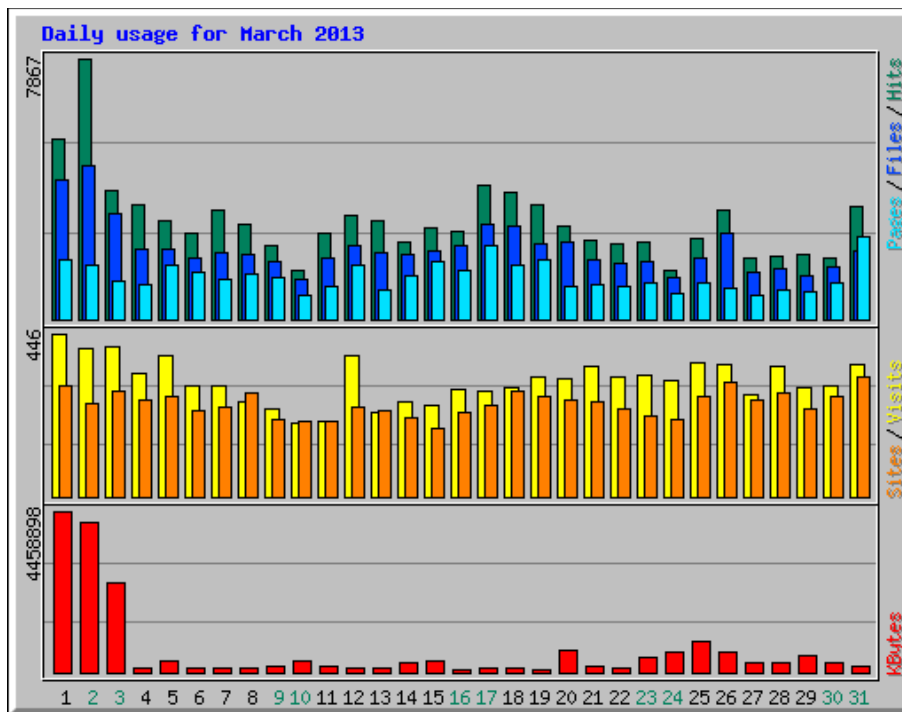

Usage Statistics for northshorechoral.com

Summary Period: March 2013

Generated 01-Apr-2013 06:19 MDT

[\[Daily Statistics\]](#) [\[Hourly Statistics\]](#) [\[URLs\]](#) [\[Entry\]](#) [\[Exit\]](#) [\[Sites\]](#) [\[Referrers\]](#) [\[Search\]](#) [\[Agents\]](#) [\[Countries\]](#)

Monthly Statistics for March 2013		
Total Hits	91725	
Total Files	66251	
Total Pages	39860	
Total Visits	9771	
Total KBytes	18611674	
Total Unique Sites	4263	
Total Unique URLs	3067	
Total Unique Referrers	1066	
Total Unique User Agents	1250	
	Avg	Max
Hits per Hour	123	1407
Hits per Day	2958	7867
Files per Day	2137	4627
Pages per Day	1285	2498
Sites per Day	137	326
Visits per Day	315	446
KBytes per Day	600377	4458898
Hits by Response Code		
Undefined response code	0.19%	176
Code 200 - OK	72.23%	66251
Code 206 - Partial Content	5.61%	5146
Code 301 - Moved Permanently	0.10%	96
Code 302 - Found	0.00%	2
Code 303 - See Other	6.60%	6052
Code 304 - Not Modified	12.65%	11607
Code 404 - Not Found	2.18%	1996
Code 500 - Internal Server Error	0.43%	399