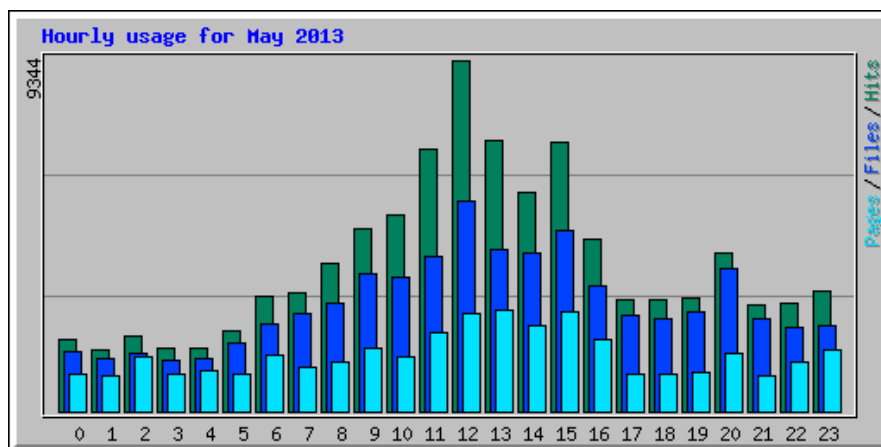

Hourly Statistics for May 2013												
Hour	Hits			Files			Pages			KBytes		
	Avg	Total	2.04%	Avg	Total	2.31%	Avg	Total	2.75%	Avg	Total	0.26%
0	62	1928	2.04%	51	1591	2.31%	32	994	2.75%	4390	136096	0.26%
1	52	1620	1.72%	45	1400	2.03%	31	963	2.66%	4670	144767	0.28%
2	63	1983	2.10%	49	1536	2.23%	46	1435	3.97%	3751	116271	0.22%
3	54	1691	1.79%	44	1369	1.99%	31	985	2.72%	7332	227305	0.44%
4	54	1685	1.78%	45	1406	2.04%	34	1063	2.94%	5908	183163	0.35%
5	69	2143	2.27%	58	1813	2.63%	31	991	2.74%	106035	3287100	6.31%
6	98	3062	3.24%	75	2331	3.39%	47	1487	4.11%	4310	133596	0.26%
7	101	3159	3.35%	84	2610	3.79%	38	1182	3.27%	15110	468408	0.90%
8	126	3929	4.16%	92	2878	4.18%	42	1332	3.68%	10608	328846	0.63%
9	157	4870	5.16%	118	3669	5.33%	54	1682	4.65%	36312	1125663	2.16%
10	168	5227	5.54%	114	3551	5.16%	46	1428	3.95%	73249	2270714	4.36%
11	225	6982	7.39%	132	4099	5.95%	67	2101	5.81%	76264	2364198	4.54%
12	301	9344	9.90%	180	5582	8.11%	83	2580	7.14%	193135	5987190	11.50%
13	232	7209	7.63%	139	4315	6.27%	87	2707	7.49%	183225	5679972	10.91%
14	187	5804	6.15%	135	4207	6.11%	74	2296	6.35%	56346	1746723	3.36%
15	230	7152	7.57%	154	4791	6.96%	84	2624	7.26%	105275	3263517	6.27%
16	147	4578	4.85%	107	3325	4.83%	61	1894	5.24%	81223	2517909	4.84%
17	96	2991	3.17%	82	2542	3.69%	31	987	2.73%	109055	3380714	6.49%
18	95	2948	3.12%	79	2475	3.60%	31	974	2.69%	25969	805035	1.55%
19	96	2997	3.17%	84	2626	3.81%	33	1030	2.85%	171058	5302806	10.19%
20	136	4221	4.47%	121	3780	5.49%	49	1521	4.21%	89191	2764907	5.31%
21	91	2835	3.00%	78	2441	3.55%	30	958	2.65%	117205	3633367	6.98%
22	92	2868	3.04%	71	2221	3.23%	42	1319	3.65%	192938	5981066	11.49%
23	103	3195	3.38%	73	2277	3.31%	52	1622	4.49%	6842	212108	0.41%

Top 30 of 3294 Total URLs					
#	Hits		KBytes		URL
1	10790	11.43%	7695	0.01%	/
2	10340	10.95%	211317	0.41%	/nscs/
3	3616	3.83%	47963	0.09%	/nscs/administrator/
4	2797	2.96%	813	0.00%	/nscs/templates/js_verdant/css/core.php
5	2495	2.64%	439	0.00%	/robots.txt
6	1137	1.20%	114077	0.22%	/seasons/05-06/CarminaBuranaTextandTranslation.pdf
7	949	1.01%	16808	0.03%	/nscs/templates/js_verdant/wright/css/typography.css