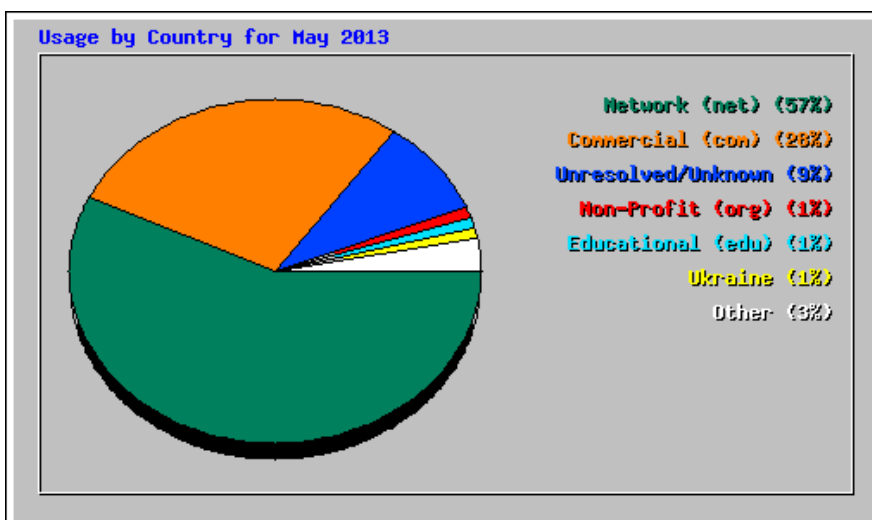

Top 15 of 1250 Total User Agents		
#	Hits	User Agent
1	12800	13.56% Mozilla/5.0 (Windows NT 6.1; WOW64; rv:20.0) Gecko/20100101 Firefox/20.0
2	5006	5.30% Mozilla/4.0 (compatible; MSIE 7.0; Windows NT 6.0)
3	3225	3.42% Mozilla/5.0 (compatible; Googlebot/2.1; +http://www.google.com/bot.html)
4	2992	3.17% Mozilla/5.0 (Windows NT 5.1; rv:20.0) Gecko/20100101 Firefox/20.0
5	2443	2.59% Mozilla/5.0 (compatible; bingbot/2.0; +http://www.bing.com/bingbot.htm)
6	2421	2.56% Mozilla/5.0 (compatible; MSIE 10.0; Windows NT 6.1; WOW64; Trident/6.0)
7	2187	2.32% Mozilla/5.0 (compatible; MSIE 9.0; Windows NT 6.1; WOW64; Trident/5.0)
8	2152	2.28% Mozilla/5.0 (compatible; Ezooms/1.0; ezooms.bot@gmail.com)
9	1914	2.03% Mozilla/5.0 (Windows NT 6.1; WOW64; rv:21.0) Gecko/20100101 Firefox/21.0
10	1632	1.73% Mozilla/5.0 (Windows NT 6.1; WOW64) AppleWebKit/537.31 (KHTML, like Gecko) Chrome/26.0.1410.64 Safari/537.31
11	1552	1.64% Mozilla/5.0 (compatible; Baiduspider/2.0; +http://www.baidu.com/search/spider.html)
12	1550	1.64% Mozilla/5.0 (compatible; YandexImages/3.0; +http://yandex.com/bots)
13	1276	1.35% Mozilla/5.0 (iPad; CPU OS 6_1_3 like Mac OS X) AppleWebKit/536.26 (KHTML, like Gecko) Version/6.0 Mobile/10B329 Safari/8536.2
14	1196	1.27% Mozilla/5.0 (iPhone; U; CPU iPhone OS 4_1 like Mac OS X; en-us) AppleWebKit/532.9 (KHTML, like Gecko) Version/4.0.5 Mobile/8B
15	1165	1.23% Mozilla/5.0 (Macintosh; Intel Mac OS X 10_8_3) AppleWebKit/536.29.13 (KHTML, like Gecko) Version/6.0.4 Safari/536.29.13