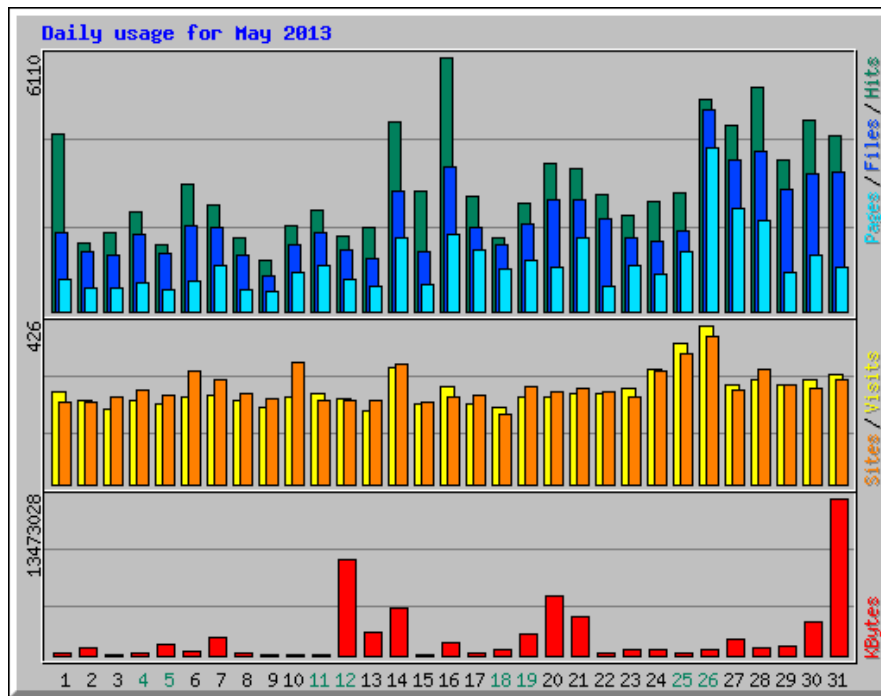

Usage Statistics for northshorechoral.com

Summary Period: May 2013

Generated 01-Jun-2013 06:23 MDT

[\[Daily Statistics\]](#) [\[Hourly Statistics\]](#) [\[URLs\]](#) [\[Entry\]](#) [\[Exit\]](#) [\[Sites\]](#) [\[Referrers\]](#) [\[Search\]](#) [\[Users\]](#) [\[Agents\]](#) [\[Countries\]](#)

Monthly Statistics for May 2013		
Total Hits	94421	
Total Files	68835	
Total Pages	36155	
Total Visits	7804	
Total KBytes	52061439	
Total Unique Sites	4565	
Total Unique URLs	3294	
Total Unique Referrers	2587	
Total Unique Usernames	1	
Total Unique User Agents	1250	
	Avg	Max
Hits per Hour	126	1662
Hits per Day	3045	6110
Files per Day	2220	4838
Pages per Day	1166	3929
Sites per Day	147	397
Visits per Day	251	426
KBytes per Day	1679401	13473028
Hits by Response Code		
Undefined response code	0.04%	42
Code 200 - OK	72.90%	68835
Code 206 - Partial Content	4.31%	4065
Code 301 - Moved Permanently	0.14%	136
Code 302 - Found	0.01%	7
Code 303 - See Other	4.64%	4377
Code 304 - Not Modified	15.59%	14722
Code 404 - Not Found	1.96%	1853
Code 500 - Internal Server Error	0.41%	384