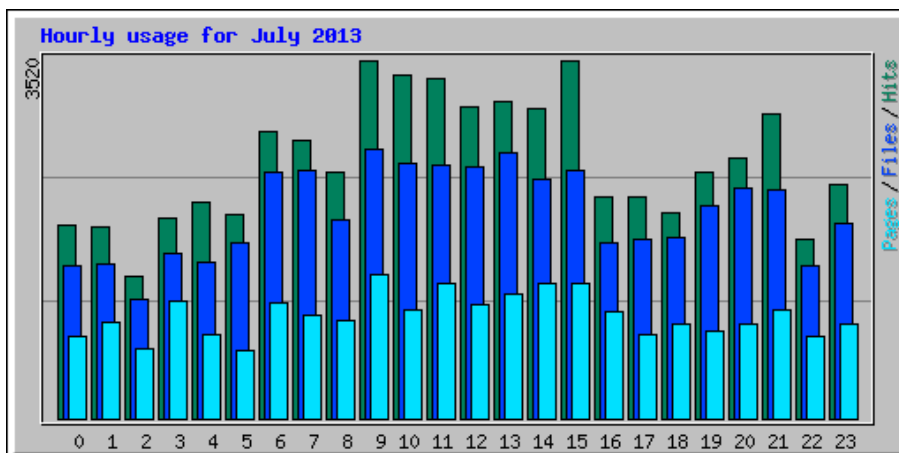

30	2032	3.35%	1701	3.49%	896	3.67%	303	3.75%	256	6.40%	287106	3.81%
31	2381	3.93%	1907	3.92%	1233	5.05%	309	3.82%	293	7.32%	149623	1.99%

Hourly Statistics for July 2013												
Hour	Hits			Files			Pages			KBytes		
	Avg	Total		Avg	Total		Avg	Total		Avg	Total	
0	61	1907	3.15%	48	1506	3.09%	25	804	3.29%	5411	167731	2.23%
1	60	1884	3.11%	49	1522	3.13%	30	950	3.89%	7077	219372	2.91%
2	45	1397	2.31%	37	1166	2.39%	22	683	2.80%	4929	152799	2.03%
3	63	1961	3.24%	52	1628	3.34%	37	1152	4.71%	5345	165682	2.20%
4	68	2129	3.51%	49	1528	3.14%	26	822	3.36%	8414	260830	3.46%
5	64	2003	3.31%	55	1728	3.55%	21	665	2.72%	7077	219381	2.91%
6	90	2817	4.65%	78	2418	4.97%	36	1143	4.68%	80274	2488505	33.04%
7	88	2729	4.50%	78	2434	5.00%	32	1022	4.18%	3942	122188	1.62%
8	78	2419	3.99%	62	1945	3.99%	31	971	3.97%	9276	287566	3.82%
9	113	3518	5.80%	85	2650	5.44%	45	1420	5.81%	9308	288533	3.83%
10	108	3376	5.57%	80	2504	5.14%	34	1069	4.38%	6594	204411	2.71%
11	107	3340	5.51%	80	2492	5.12%	42	1319	5.40%	7692	238443	3.17%
12	98	3057	5.04%	79	2470	5.07%	36	1121	4.59%	7862	243734	3.24%
13	100	3111	5.13%	84	2605	5.35%	39	1229	5.03%	6707	207903	2.76%
14	98	3047	5.03%	76	2358	4.84%	43	1333	5.46%	10387	322008	4.27%
15	113	3520	5.81%	78	2441	5.01%	43	1335	5.46%	6039	187205	2.49%
16	70	2173	3.59%	55	1725	3.54%	33	1049	4.29%	7720	239332	3.18%
17	70	2174	3.59%	57	1767	3.63%	26	821	3.36%	6943	215239	2.86%
18	65	2027	3.34%	57	1775	3.65%	30	933	3.82%	10013	310395	4.12%
19	77	2413	3.98%	67	2084	4.28%	27	861	3.52%	8482	262929	3.49%
20	82	2558	4.22%	73	2267	4.66%	29	922	3.77%	5225	161980	2.15%
21	96	2993	4.94%	72	2245	4.61%	34	1072	4.39%	8974	278204	3.69%
22	56	1757	2.90%	48	1508	3.10%	26	814	3.33%	4794	148609	1.97%
23	74	2294	3.79%	61	1921	3.95%	29	924	3.78%	4515	139954	1.86%

Top 30 of 3702 Total URLs				
#	Hits	KBytes	URL	
1	12551	20.71%	238463	3.17% /nscs/
2	3214	5.30%	866	0.01% /robots.txt
3	3155	5.21%	3181	0.04% /
4	1441	2.38%	419	0.01% /nscs/templates/js_verdant/css/core.php