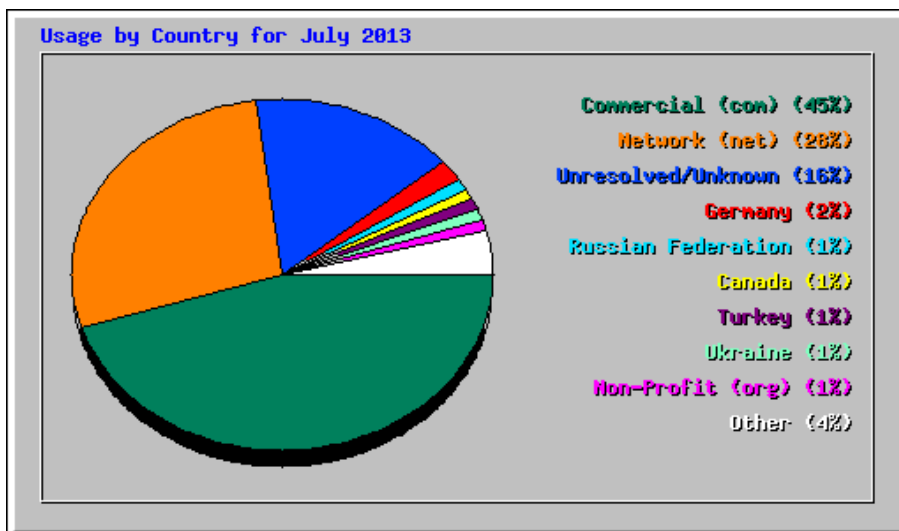

Top 30 of 76 Total Countries							
#	Hits		Files		KBytes		Country
1	27257	44.98%	22665	46.55%	3470502	46.07%	Commercial (com)
2	17026	28.09%	14284	29.34%	3076345	40.84%	Network (net)
3	9695	16.00%	8349	17.15%	620720	8.24%	Unresolved/Unknown
4	1180	1.95%	1067	2.19%	41365	0.55%	Germany
5	868	1.43%	806	1.66%	36140	0.48%	Russian Federation
6	576	0.95%	551	1.13%	69644	0.92%	Canada
7	576	0.95%	15	0.03%	814	0.01%	Turkey
8	422	0.70%	406	0.83%	6054	0.08%	Ukraine
9	362	0.60%	322	0.66%	5797	0.08%	Non-Profit (org)
10	294	0.49%	240	0.49%	4861	0.06%	Netherlands
11	273	0.45%	273	0.56%	7673	0.10%	Educational (edu)
12	258	0.43%	258	0.53%	20256	0.27%	Greece
13	215	0.35%	215	0.44%	4766	0.06%	New Zealand
14	134	0.22%	127	0.26%	13294	0.18%	Japan
15	119	0.20%	115	0.24%	9504	0.13%	Italy
16	110	0.18%	110	0.23%	698	0.01%	Lithuania
17	107	0.18%	103	0.21%	1717	0.02%	Belgium
18	95	0.16%	91	0.19%	1694	0.02%	US Government (gov)
19	93	0.15%	89	0.18%	32585	0.43%	Switzerland
20	91	0.15%	91	0.19%	3918	0.05%	Australia
21	86	0.14%	68	0.14%	3167	0.04%	Poland
22	77	0.13%	70	0.14%	2054	0.03%	Czech Republic
23	68	0.11%	67	0.14%	2366	0.03%	France
24	57	0.09%	38	0.08%	21445	0.28%	China
25	51	0.08%	41	0.08%	1044	0.01%	United Kingdom
26	51	0.08%	36	0.07%	721	0.01%	Viet Nam
27	50	0.08%	37	0.08%	2530	0.03%	Brazil
28	33	0.05%	33	0.07%	2022	0.03%	South Africa
29	30	0.05%	30	0.06%	16889	0.22%	Mexico
30	29	0.05%	28	0.06%	769	0.01%	Norway