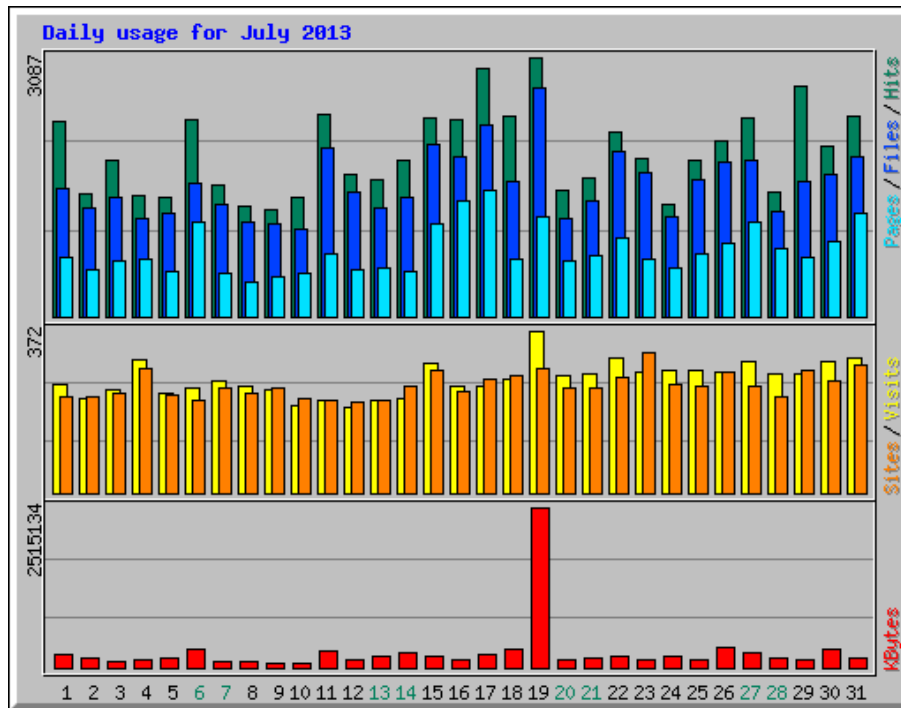

# Usage Statistics for northshorechoral.com

Summary Period: July 2013

Generated 01-Aug-2013 06:29 MDT

[\[Daily Statistics\]](#) [\[Hourly Statistics\]](#) [\[URLs\]](#) [\[Entry\]](#) [\[Exit\]](#) [\[Sites\]](#) [\[Referrers\]](#) [\[Search\]](#) [\[Agents\]](#) [\[Countries\]](#)

Monthly Statistics for July 2013		
Total Hits	60604	
Total Files	48687	
Total Pages	24434	
Total Visits	8082	
Total KBytes	7532933	
Total Unique Sites	4002	
Total Unique URLs	3702	
Total Unique Referrers	1043	
Total Unique User Agents	1105	
	Avg	Max
Hits per Hour	81	1163
Hits per Day	1954	3087
Files per Day	1570	2712
Pages per Day	788	1508
Sites per Day	129	321
Visits per Day	260	372
KBytes per Day	242998	2515134
Hits by Response Code		
Undefined response code	0.04%	25
Code 200 - OK	80.34%	48687
Code 206 - Partial Content	3.70%	2240
Code 301 - Moved Permanently	0.20%	123
Code 302 - Found	0.04%	23
Code 303 - See Other	2.33%	1415
Code 304 - Not Modified	8.66%	5247
Code 404 - Not Found	4.09%	2481
Code 500 - Internal Server Error	0.60%	363