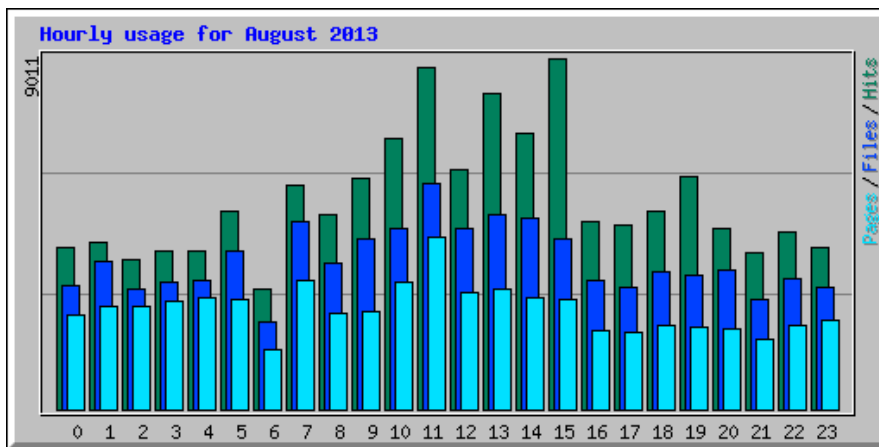

Hourly Statistics for August 2013												
Hour	Hits			Files			Pages			KBytes		
	Avg	Total		Avg	Total		Avg	Total		Avg	Total	
0	134	4159	3.22%	102	3189	3.49%	78	2434	3.92%	11322	350988	3.87%
1	138	4289	3.32%	121	3780	4.13%	85	2657	4.28%	9366	290331	3.20%
2	123	3819	2.95%	100	3101	3.39%	85	2652	4.27%	8836	273918	3.02%
3	130	4045	3.13%	105	3255	3.56%	89	2782	4.48%	11013	341400	3.76%
4	131	4063	3.14%	107	3325	3.63%	92	2865	4.62%	5171	160299	1.77%
5	164	5092	3.94%	130	4060	4.44%	91	2825	4.55%	87248	2704697	29.80%
6	99	3097	2.40%	72	2258	2.47%	48	1512	2.44%	6629	205512	2.26%
7	186	5767	4.46%	155	4813	5.26%	106	3298	5.31%	8892	275646	3.04%
8	160	4988	3.86%	120	3732	4.08%	80	2485	4.00%	8344	258670	2.85%
9	190	5919	4.58%	141	4392	4.80%	80	2488	4.01%	7077	219379	2.42%
10	224	6950	5.38%	149	4647	5.08%	105	3264	5.26%	6993	216778	2.39%
11	282	8756	6.77%	186	5786	6.32%	142	4425	7.13%	17223	533918	5.88%
12	198	6138	4.75%	149	4624	5.05%	96	2981	4.80%	7500	232511	2.56%
13	261	8108	6.27%	160	4974	5.44%	99	3077	4.96%	7450	230943	2.54%
14	228	7090	5.48%	158	4913	5.37%	92	2880	4.64%	7909	245174	2.70%
15	290	9011	6.97%	141	4385	4.79%	91	2829	4.56%	8921	276538	3.05%
16	155	4834	3.74%	106	3316	3.62%	65	2019	3.25%	6188	191828	2.11%
17	152	4712	3.64%	100	3108	3.40%	63	1970	3.17%	8134	252163	2.78%
18	163	5067	3.92%	113	3512	3.84%	68	2132	3.44%	7867	243881	2.69%
19	193	5985	4.63%	111	3444	3.76%	68	2125	3.42%	8611	266930	2.94%
20	150	4660	3.60%	114	3558	3.89%	67	2078	3.35%	11791	365514	4.03%
21	129	4029	3.12%	91	2840	3.10%	58	1814	2.92%	9744	302068	3.33%
22	147	4567	3.53%	108	3354	3.67%	69	2163	3.49%	10752	333320	3.67%
23	133	4148	3.21%	100	3115	3.41%	74	2308	3.72%	9833	304825	3.36%

Top 30 of 3821 Total URLs						
#	Hits		KBytes		URL	
1	28795	22.27%	122479	1.35%	/millerjw/czechpoint/administrator/	
2	15072	11.66%	325686	3.59%	/nscs/	
3	4282	3.31%	3976	0.04%	/	
4	2588	2.00%	697	0.01%	/robots.txt	
5	2361	1.83%	685	0.01%	/nscs/templates/js_verdant/css/core.php	
6	1943	1.50%	50413	0.56%	/nscs/administrator/	
7	1547	1.20%	348447	3.84%	/millerjw/dom/security/mastercontents.pdf