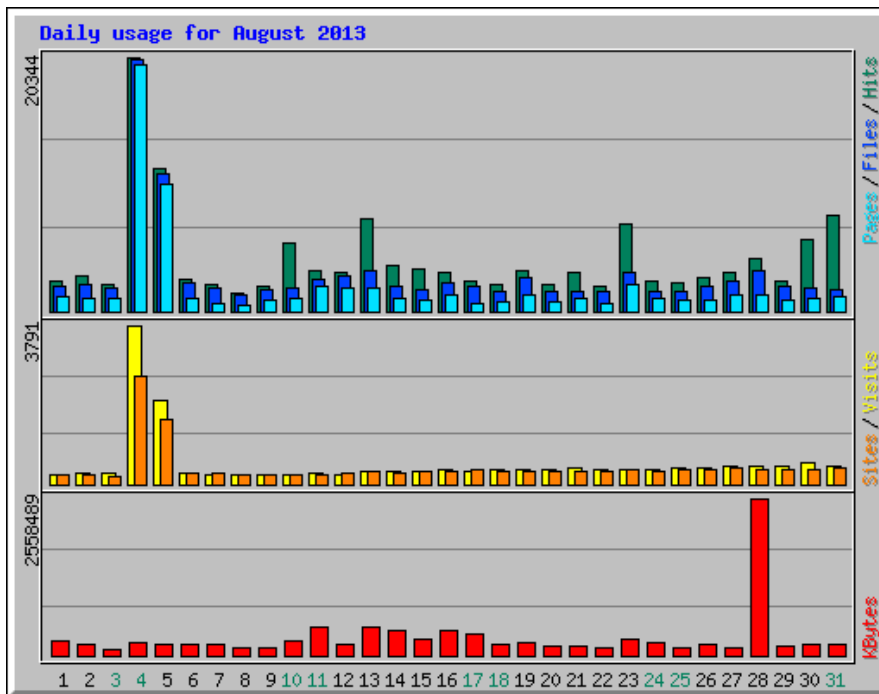

# Usage Statistics for northshorechoral.com

Summary Period: August 2013

Generated 01-Sep-2013 06:29 MDT

[\[Daily Statistics\]](#) [\[Hourly Statistics\]](#) [\[URLs\]](#) [\[Entry\]](#) [\[Exit\]](#) [\[Sites\]](#) [\[Referrers\]](#) [\[Search\]](#) [\[Users\]](#) [\[Agents\]](#) [\[Countries\]](#)

Monthly Statistics for August 2013		
Total Hits	129293	
Total Files	91481	
Total Pages	62063	
Total Visits	15352	
Total KBytes	9077232	
Total Unique Sites	7804	
Total Unique URLs	3821	
Total Unique Referrers	2253	
Total Unique Usernames	1	
Total Unique User Agents	1295	
	Avg	Max
Hits per Hour	173	2378
Hits per Day	4170	20344
Files per Day	2951	20117
Pages per Day	2002	19781
Sites per Day	251	2575
Visits per Day	495	3791
KBytes per Day	292814	2558489
Hits by Response Code		
Undefined response code	0.01%	15
Code 200 - OK	70.75%	91481
Code 206 - Partial Content	2.16%	2794
Code 301 - Moved Permanently	0.11%	138
Code 302 - Found	0.00%	4
Code 303 - See Other	1.61%	2083
Code 304 - Not Modified	14.38%	18597
Code 400 - Bad Request	0.00%	4
Code 404 - Not Found	10.61%	13715
Code 408 - Request Timeout	0.01%	7
Code 500 - Internal Server Error	0.35%	455