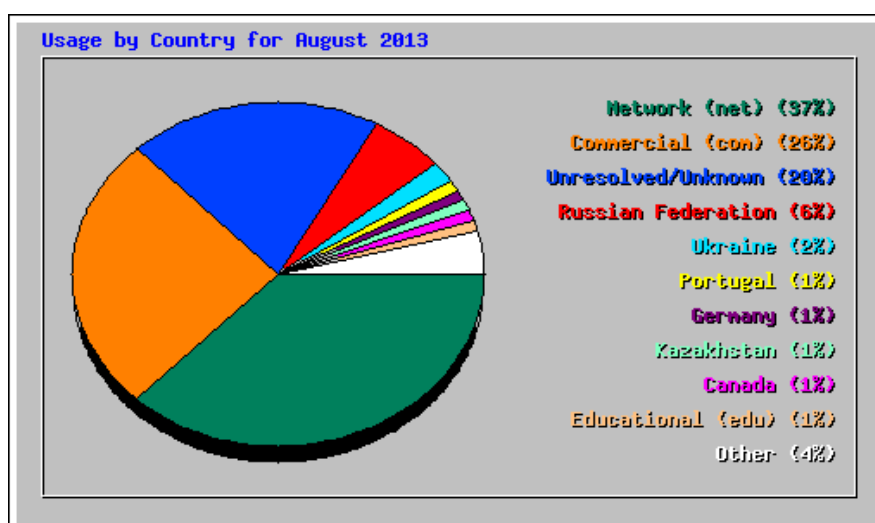

Top 15 of 1295 Total User Agents		
#	Hits	User Agent
1	28958	22.40% Mozilla/5.0 (Windows NT 5.1) AppleWebKit/537.36 (KHTML, like Gecko) Chrome/28.0.1500.72 Safari/537.36
2	12133	9.38% Mozilla/5.0 (Windows NT 6.1; WOW64; rv:22.0) Gecko/20100101 Firefox/22.0
3	8211	6.35% Mozilla/5.0 (Windows NT 6.1; WOW64; rv:23.0) Gecko/20100101 Firefox/23.0
4	7213	5.58% Mozilla/5.0 (compatible; Googlebot/2.1; +http://www.google.com/bot.html)
5	4486	3.47% Mozilla/5.0 (compatible; AhrefsBot/5.0; +http://ahrefs.com/robot)
6	3487	2.70% Mozilla/5.0 (compatible; bingbot/2.0; +http://www.bing.com/bingbot.htm)
7	3089	2.39% Mozilla/5.0 (compatible; Baiduspider/2.0; +http://www.baidu.com/search/spider.html)
8	2926	2.26% Mozilla/5.0 (compatible; MSIE 10.0; Windows NT 6.1; WOW64; Trident/6.0)
9	2270	1.76% Mozilla/5.0 (compatible; YandexImages/3.0; +http://yandex.com/bots)
10	1609	1.24% Mozilla/5.0 (Windows NT 6.1) AppleWebKit/537.36 (KHTML, like Gecko) Chrome/28.0.1500.95 Safari/537.36
11	1554	1.20% Mozilla/5.0 (Windows NT 6.1; WOW64) AppleWebKit/537.36 (KHTML, like Gecko) Chrome/28.0.1500.95 Safari/537.36
12	1478	1.14% Mozilla/5.0 (iPad; CPU OS 6_1_3 like Mac OS X) AppleWebKit/536.26 (KHTML, like Gecko) Version/6.0 Mobile/10B329 Safari/8536.2
13	1448	1.12% Mozilla/5.0 (compatible; YandexBot/3.0; +http://yandex.com/bots)
14	1319	1.02% Mozilla/5.0 (compatible; Ezooms/1.0; ezooms.bot@gmail.com)
15	1267	0.98% panscient.com