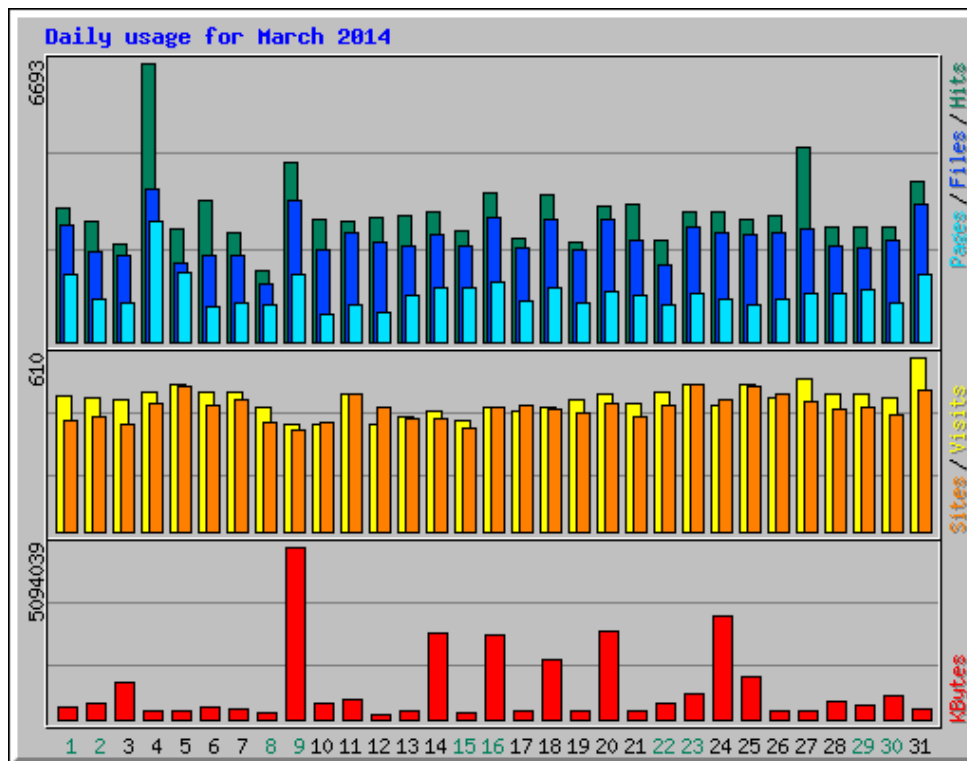

Usage Statistics for northshorechoral.com

Summary Period: March 2014

Generated 01-Apr-2014 06:13 MDT

[\[Daily Statistics\]](#) [\[Hourly Statistics\]](#) [\[URLs\]](#) [\[Entry\]](#) [\[Exit\]](#) [\[Sites\]](#) [\[Referrers\]](#) [\[Search\]](#) [\[Agents\]](#) [\[Countries\]](#)

Monthly Statistics for March 2014		
Total Hits	97417	
Total Files	76943	
Total Pages	36447	
Total Visits	14303	
Total KBytes	28258268	
Total Unique Sites	5817	
Total Unique URLs	4428	
Total Unique Referrers	1439	
Total Unique User Agents	1469	
	Avg	Max
Hits per Hour	130	1182
Hits per Day	3142	6693
Files per Day	2482	3651
Pages per Day	1175	2892
Sites per Day	187	515
Visits per Day	461	610
KBytes per Day	911557	5094039
Hits by Response Code		
Undefined response code	0.06%	56
Code 200 - OK	78.98%	76943
Code 206 - Partial Content	4.48%	4367
Code 301 - Moved Permanently	0.08%	81
Code 302 - Found	0.02%	16
Code 303 - See Other	1.91%	1858
Code 304 - Not Modified	9.82%	9571
Code 400 - Bad Request	0.04%	40
Code 403 - Forbidden	0.00%	4
Code 404 - Not Found	4.34%	4229
Code 408 - Request Timeout	0.02%	22
Code 500 - Internal Server Error	0.24%	230