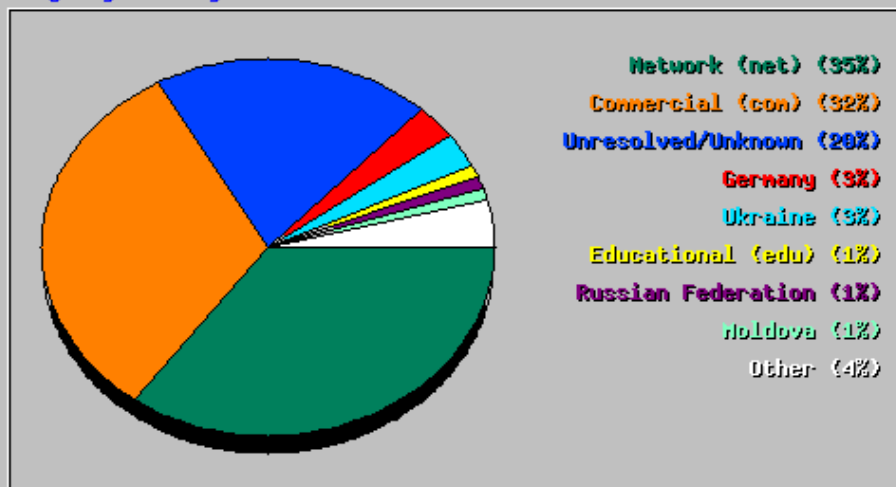

Usage by Country for March 2014

Top 30 of 93 Total Countries

#	Hits	Files	KBytes	Country