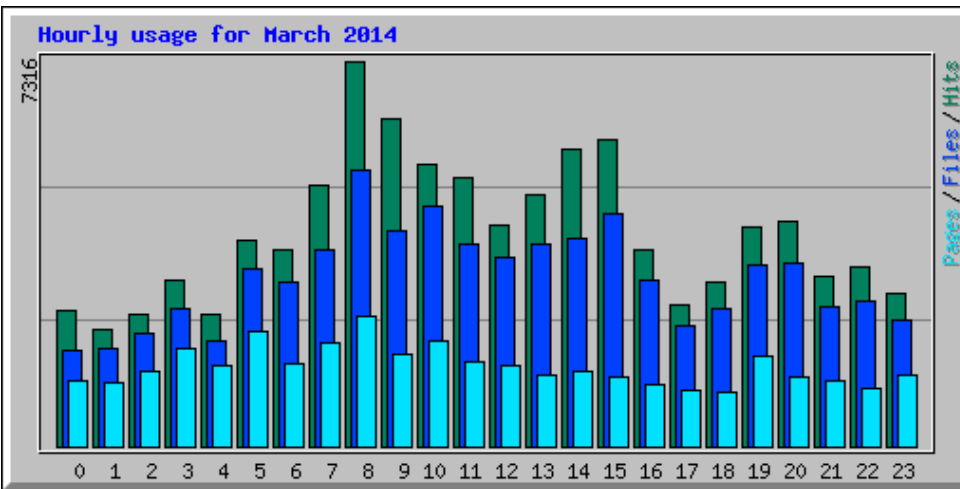

27	4664	4.79%	2724	3.54%	1156	3.17%	535	3.74%	451	7.75%	244460	0.87%
28	2762	2.84%	2301	2.99%	1180	3.24%	484	3.38%	430	7.39%	521503	1.85%
29	2766	2.84%	2268	2.95%	1256	3.45%	479	3.35%	433	7.44%	437446	1.55%
30	2744	2.82%	2414	3.14%	945	2.59%	468	3.27%	411	7.07%	700781	2.48%
31	3848	3.95%	3308	4.30%	1610	4.42%	610	4.26%	496	8.53%	285141	1.01%

Hourly Statistics for March 2014

Hour	Hits			Files			Pages			KBytes		
	Avg	Total		Avg	Total		Avg	Total		Avg	Total	
0	82	2559	2.63%	58	1819	2.36%	40	1259	3.45%	24579	761942	2.70%
1	71	2215	2.27%	60	1862	2.42%	38	1193	3.27%	27584	855115	3.03%
2	81	2514	2.58%	69	2144	2.79%	45	1419	3.89%	39092	1211843	4.29%
3	101	3138	3.22%	84	2617	3.40%	60	1874	5.14%	81166	2516145	8.90%
4	80	2489	2.55%	64	2006	2.61%	49	1548	4.25%	7515	232964	0.82%
5	125	3902	4.01%	108	3360	4.37%	69	2169	5.95%	86677	2686986	9.51%
6	120	3737	3.84%	100	3123	4.06%	50	1567	4.30%	15793	489581	1.73%
7	159	4957	5.09%	120	3735	4.85%	63	1970	5.41%	11066	343055	1.21%
8	236	7316	7.51%	168	5238	6.81%	79	2465	6.76%	122174	3787398	13.40%
9	199	6199	6.36%	131	4079	5.30%	56	1745	4.79%	46868	1452916	5.14%
10	173	5368	5.51%	147	4570	5.94%	64	2001	5.49%	95577	2962900	10.49%
11	163	5082	5.22%	124	3852	5.01%	51	1596	4.38%	13084	405600	1.44%
12	135	4210	4.32%	115	3584	4.66%	49	1529	4.20%	51773	1604968	5.68%
13	153	4768	4.89%	123	3831	4.98%	43	1342	3.68%	36416	1128888	3.99%
14	181	5629	5.78%	127	3949	5.13%	45	1413	3.88%	27627	856429	3.03%
15	188	5832	5.99%	142	4409	5.73%	42	1305	3.58%	29134	903140	3.20%
16	119	3717	3.82%	101	3157	4.10%	37	1174	3.22%	11667	361666	1.28%
17	86	2689	2.76%	73	2286	2.97%	34	1078	2.96%	9497	294398	1.04%
18	100	3108	3.19%	84	2608	3.39%	33	1029	2.82%	19736	611820	2.17%
19	134	4174	4.28%	110	3425	4.45%	55	1720	4.72%	34572	1071743	3.79%
20	137	4263	4.38%	112	3477	4.52%	42	1328	3.64%	85432	2648398	9.37%
21	104	3234	3.32%	85	2662	3.46%	40	1249	3.43%	9860	305647	1.08%
22	110	3411	3.50%	88	2744	3.57%	35	1113	3.05%	13488	418118	1.48%
23	93	2906	2.98%	77	2406	3.13%	43	1361	3.73%	11181	346607	1.23%