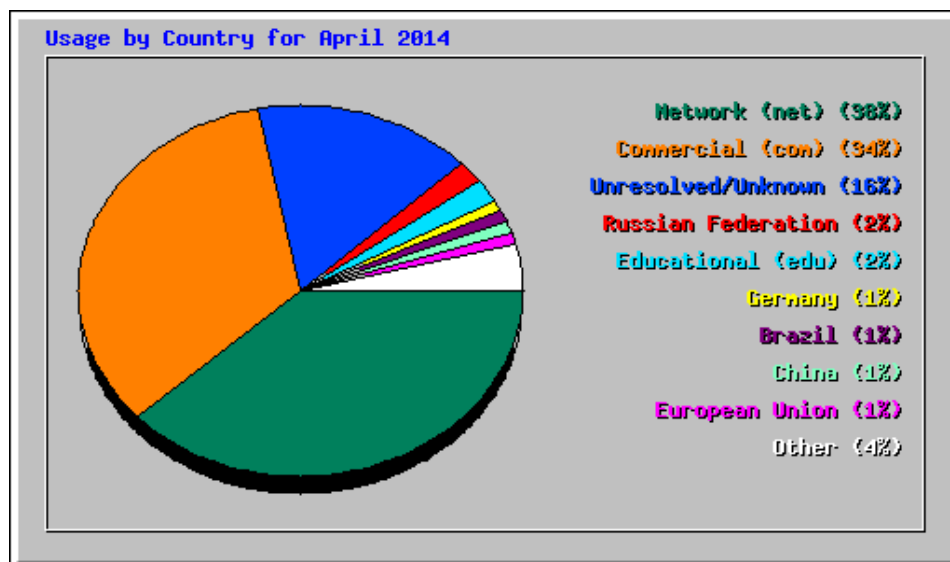

Top 15 of 1230 Total User Agents		
#	Hits	User Agent
1	7663	9.64% Mozilla/5.0 (Windows NT 6.1; WOW64; rv:28.0) Gecko/20100101 Firefox/28.0
2	5924	7.45% Mozilla/5.0 (compatible; bingbot/2.0; +http://www.bing.com/bingbot.htm)
3	3040	3.82% Mozilla/5.0 (compatible; Googlebot/2.1; +http://www.google.com/bot.html)
4	2531	3.18% Mozilla/5.0 (compatible; Baiduspider/2.0; +http://www.baidu.com/search/spider.html)
5	2384	3.00% Mozilla/5.0 (Windows NT 6.1; WOW64; Trident/7.0; rv:11.0) like Gecko
6	1821	2.29% Mozilla/5.0 (compatible; YandexImages/3.0; +http://yandex.com/bots)
7	1607	2.02% Mozilla/5.0 (compatible; Yahoo! Slurp; http://help.yahoo.com/help/us/ysearch/slurp)
8	1509	1.90% Mozilla/5.0 (compatible; MJ12bot/v1.4.4; http://www.majestic12.co.uk/bot.php?+)
9	1400	1.76% Mozilla/5.0 (Macintosh; Intel Mac OS X 10_9_2) AppleWebKit/537.75.14 (KHTML, like Gecko) Version/7.0.3 Safari/537.75.14
10	1389	1.75% Mozilla/5.0 (Windows NT 6.1; WOW64) AppleWebKit/537.36 (KHTML, like Gecko) Chrome/33.0.1750.154 Safari/537.36
11	1366	1.72% Mozilla/5.0 (compatible; AhrefsBot/5.0; +http://ahrefs.com/robot/)
12	1303	1.64% Mozilla/5.0 (compatible; Linux x86_64; Mail.RU_Bot/2.0; +http://go.mail.ru/help/robots)
13	1210	1.52% Mozilla/5.0 (Windows NT 6.1; WOW64) AppleWebKit/537.36 (KHTML, like Gecko) Chrome/34.0.1847.116 Safari/537.36
14	1102	1.39% Mozilla/5.0 (Windows NT 6.1; WOW64) AppleWebKit/537.36 (KHTML, like Gecko) Chrome/32.0.1700.107 Safari/537.36
15	1052	1.32% Mozilla/5.0 (compatible; DotBot/1.1; http://www.opensiteexplorer.org/dotbot, help@moz.com)

Top 30 of 85 Total Countries							
#	Hits	Files	KBytes			Country	
1	29913	37.62%	25186	39.67%	8649819	50.25%	Network (net)
2	27159	34.16%	22863	36.01%	5957176	34.61%	Commercial (com)
3	12865	16.18%	11047	17.40%	1779850	10.34%	Unresolved/Unknown
4	1564	1.97%	1235	1.95%	208326	1.21%	Russian Federation
5	1236	1.55%	1195	1.88%	116220	0.68%	Educational (edu)
6	1157	1.46%	1055	1.66%	142718	0.83%	Germany
7	627	0.79%	579	0.91%	20877	0.12%	Brazil
8	612	0.77%	474	0.75%	50350	0.29%	China
9	450	0.57%	420	0.66%	40910	0.24%	European Union
10	392	0.49%	327	0.52%	11893	0.07%	Turkey
11	364	0.46%	344	0.54%	9605	0.06%	Netherlands
12	239	0.30%	238	0.37%	7260	0.04%	New Zealand