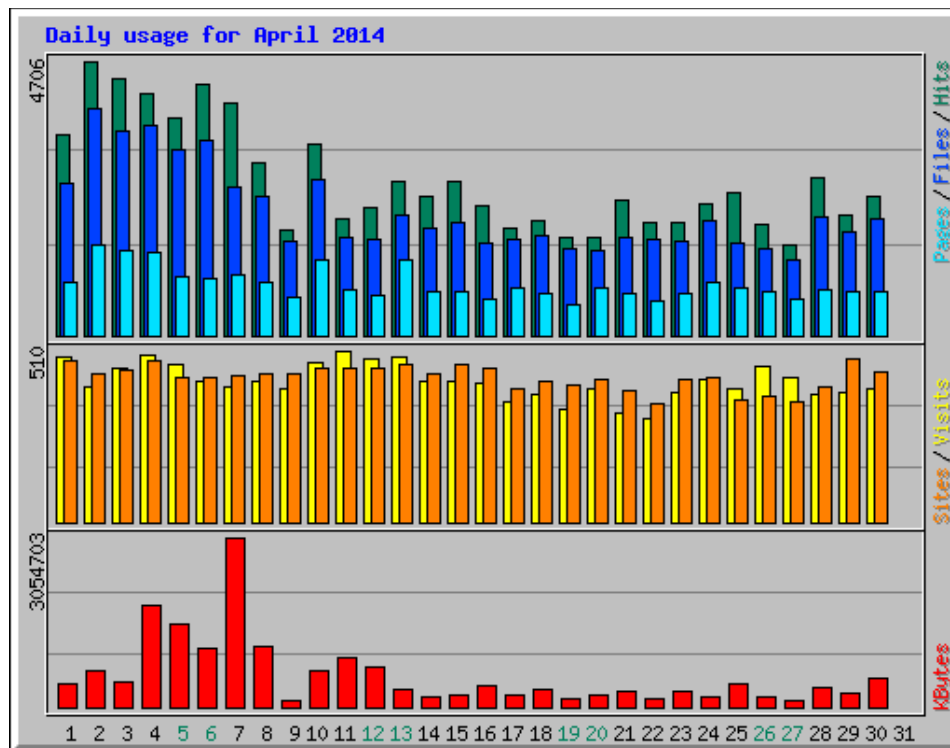

Usage Statistics for northshorechoral.com

Summary Period: April 2014

Generated 01-May-2014 06:32 MDT

[\[Daily Statistics\]](#) [\[Hourly Statistics\]](#) [\[URLs\]](#) [\[Entry\]](#) [\[Exit\]](#) [\[Sites\]](#) [\[Referrers\]](#) [\[Search\]](#) [\[Agents\]](#) [\[Countries\]](#)

Monthly Statistics for April 2014		
Total Hits	79510	
Total Files	63491	
Total Pages	26422	
Total Visits	12486	
Total KBytes	17213606	
Total Unique Sites	5833	
Total Unique URLs	3298	
Total Unique Referrers	1223	
Total Unique User Agents	1230	
	Avg	Max
Hits per Hour	110	1035
Hits per Day	2650	4706
Files per Day	2116	3898
Pages per Day	880	1554
Sites per Day	194	487
Visits per Day	416	510
KBytes per Day	573787	3054703
Hits by Response Code		
Code 200 - OK	79.85%	63491
Code 206 - Partial Content	5.02%	3994
Code 301 - Moved Permanently	0.08%	60
Code 302 - Found	0.00%	1
Code 303 - See Other	1.82%	1450
Code 304 - Not Modified	9.60%	7635
Code 400 - Bad Request	0.00%	2
Code 404 - Not Found	3.41%	2713
Code 408 - Request Timeout	0.01%	11
Code 500 - Internal Server Error	0.19%	153