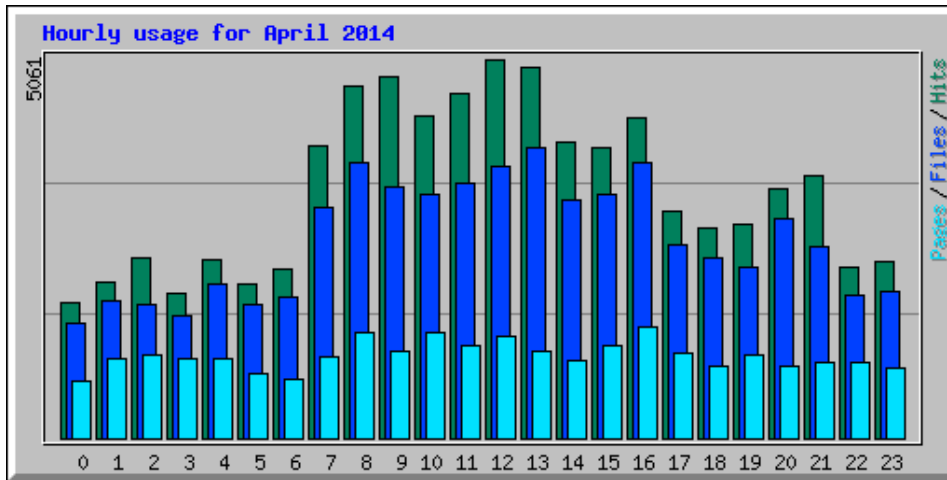

28	2700	3.40%	2022	3.18%	792	3.00%	381	3.05%	400	6.86%	348177	2.02%
29	2071	2.60%	1789	2.82%	746	2.82%	385	3.08%	487	8.35%	238842	1.39%
30	2374	2.99%	2014	3.17%	753	2.85%	394	3.16%	448	7.68%	525020	3.05%

Hourly Statistics for April 2014												
Hour	Hits			Files			Pages			KBytes		
	Avg	Total		Avg	Total		Avg	Total		Avg	Total	
0	60	1809	2.28%	51	1543	2.43%	25	767	2.90%	13488	404648	2.35%
1	69	2091	2.63%	60	1827	2.88%	35	1050	3.97%	8201	246019	1.43%
2	79	2398	3.02%	59	1787	2.81%	37	1116	4.22%	8969	269063	1.56%
3	64	1930	2.43%	54	1629	2.57%	35	1053	3.99%	6906	207181	1.20%
4	79	2373	2.98%	68	2059	3.24%	35	1068	4.04%	12154	364633	2.12%
5	68	2067	2.60%	59	1779	2.80%	28	859	3.25%	7394	221831	1.29%
6	75	2255	2.84%	63	1891	2.98%	26	790	2.99%	9534	286006	1.66%
7	129	3893	4.90%	102	3079	4.85%	36	1086	4.11%	10738	322147	1.87%
8	156	4709	5.92%	122	3686	5.81%	47	1415	5.36%	36597	1097908	6.38%
9	160	4815	6.06%	112	3365	5.30%	38	1166	4.41%	41051	1231525	7.15%
10	143	4297	5.40%	108	3259	5.13%	46	1400	5.30%	29407	882201	5.13%
11	153	4600	5.79%	113	3404	5.36%	41	1233	4.67%	22380	671409	3.90%
12	168	5061	6.37%	120	3616	5.70%	45	1367	5.17%	24055	721637	4.19%
13	164	4938	6.21%	129	3873	6.10%	38	1166	4.41%	27871	836126	4.86%
14	131	3954	4.97%	105	3171	4.99%	34	1027	3.89%	11833	354986	2.06%
15	129	3871	4.87%	108	3254	5.13%	41	1246	4.72%	41652	1249574	7.26%
16	142	4287	5.39%	122	3668	5.78%	49	1486	5.62%	86298	2588925	15.04%
17	101	3030	3.81%	86	2590	4.08%	37	1131	4.28%	95268	2858032	16.60%
18	93	2805	3.53%	79	2399	3.78%	31	954	3.61%	9614	288424	1.68%
19	94	2848	3.58%	76	2281	3.59%	36	1107	4.19%	25384	761521	4.42%
20	110	3320	4.18%	97	2921	4.60%	32	971	3.67%	16308	489253	2.84%
21	117	3511	4.42%	85	2554	4.02%	33	1004	3.80%	12441	373239	2.17%
22	76	2293	2.88%	63	1911	3.01%	34	1021	3.86%	8304	249109	1.45%
23	78	2355	2.96%	64	1945	3.06%	31	939	3.55%	7940	238207	1.38%

Top 30 of 3298 Total URLs			
#	Hits	KBytes	URL