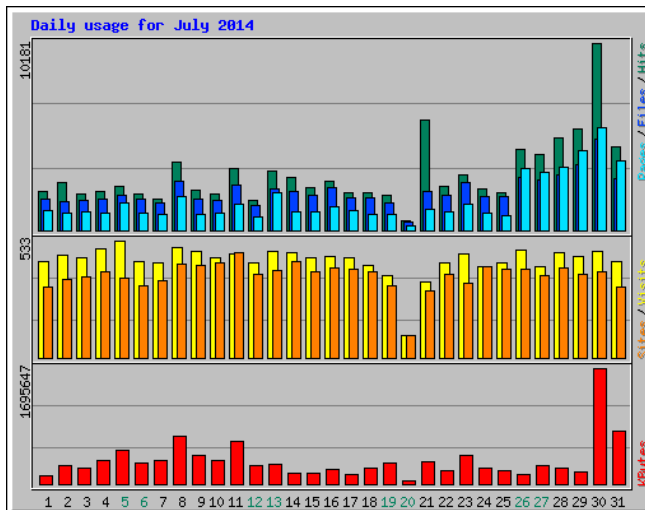

Usage Statistics for northshorechoral.com

Summary Period: July 2014
Generated 01-Aug-2014 06:30 MDT

[\[Daily Statistics\]](#) [\[Hourly Statistics\]](#) [\[URLs\]](#) [\[Entry\]](#) [\[Exit\]](#) [\[Sites\]](#) [\[Referrers\]](#) [\[Search\]](#) [\[Agents\]](#) [\[Countries\]](#)

Monthly Statistics for July 2014		
Total Hits	94707	
Total Files	65730	
Total Pages	50193	
Total Visits	13656	
Total KBytes	10664206	
Total Unique Sites	5057	
Total Unique URLs	2959	
Total Unique Referrers	1265	
Total Unique User Agents	1385	
	Avg	Max
Hits per Hour	127	1635
Hits per Day	3055	10181
Files per Day	2120	4933
Pages per Day	1619	5588
Sites per Day	163	478
Visits per Day	440	533
KBytes per Day	344007	1695647
Hits by Response Code		
Undefined response code	0.03%	31
Code 200 - OK	69.40%	65730
Code 206 - Partial Content	3.12%	2958
Code 301 - Moved Permanently	0.05%	48
Code 303 - See Other	11.44%	10837
Code 304 - Not Modified	10.24%	9699
Code 400 - Bad Request	0.02%	19
Code 403 - Forbidden	0.00%	2
Code 404 - Not Found	5.47%	5185
Code 408 - Request Timeout	0.01%	12
Code 414 - Request-URI Too Long	0.01%	5
Code 500 - Internal Server Error	0.19%	181

Daily Statistics for July 2014												
Day	Hits	Files	Pages	Visits	Sites	KBytes						
1	2143	2.26%	1730	2.63%	1088	2.17%	440	3.22%	320	6.33%	124947	1.17%
2	2599	2.74%	1549	2.36%	948	1.89%	467	3.42%	354	7.00%	274084	2.57%
3	1965	2.07%	1635	2.49%	972	1.94%	457	3.35%	369	7.30%	238951	2.24%
4	2083	2.20%	1698	2.58%	968	1.93%	494	3.62%	391	7.73%	339824	3.19%
5	2424	2.56%	1894	2.88%	1460	2.91%	533	3.90%	363	7.18%	501826	4.71%
6	2008	2.12%	1693	2.58%	903	1.80%	436	3.19%	329	6.51%	301149	2.82%
7	1700	1.80%	1492	2.27%	838	1.67%	434	3.18%	352	6.96%	345292	3.24%
8	3679	3.88%	2660	4.05%	1854	3.69%	501	3.67%	424	8.38%	707168	6.63%
9	2157	2.28%	1667	2.54%	890	1.77%	481	3.52%	418	8.27%	427742	4.01%