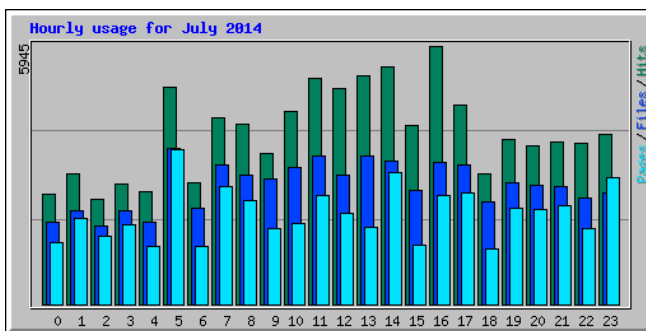

10	2000	2.11%	1608	2.45%	949	1.89%	453	3.32%	433	8.56%	336754	3.16%
11	3328	3.51%	2481	3.77%	1394	2.78%	470	3.44%	478	9.45%	621976	5.83%
12	1625	1.72%	1351	2.06%	708	1.41%	429	3.14%	382	7.55%	265216	2.49%
13	3200	3.38%	2248	3.42%	2040	4.06%	485	3.55%	398	7.87%	292865	2.75%
14	2875	3.04%	2112	3.21%	1004	2.00%	477	3.49%	439	8.68%	163458	1.53%
15	2290	2.42%	1915	2.91%	981	1.95%	454	3.32%	392	7.75%	156064	1.46%
16	2663	2.81%	2303	3.50%	1258	2.51%	461	3.38%	408	8.07%	205840	1.93%
17	2014	2.13%	1774	2.70%	1085	2.16%	452	3.31%	401	7.93%	148833	1.40%
18	2062	2.18%	1761	2.68%	892	1.78%	422	3.09%	389	7.69%	237478	2.23%
19	1903	2.01%	1470	2.24%	867	1.73%	375	2.75%	326	6.45%	300388	2.82%
20	540	0.57%	454	0.69%	220	0.44%	99	0.72%	102	2.02%	40572	0.38%
21	5987	6.32%	2104	3.20%	1139	2.27%	347	2.54%	307	6.07%	320281	3.00%
22	2365	2.50%	1926	2.93%	979	1.95%	429	3.14%	378	7.47%	195914	1.84%
23	3032	3.20%	2616	3.98%	1446	2.88%	474	3.47%	338	6.68%	426916	4.00%
24	2227	2.35%	1864	2.84%	907	1.81%	417	3.05%	413	8.17%	234280	2.20%
25	2073	2.19%	1859	2.83%	795	1.58%	433	3.17%	404	7.99%	189302	1.78%
26	4400	4.65%	2855	4.34%	3392	6.76%	490	3.59%	402	7.95%	134010	1.26%
27	4150	4.38%	2746	4.18%	3118	6.21%	417	3.05%	373	7.38%	266324	2.50%
28	5029	5.31%	2993	4.55%	3417	6.81%	477	3.49%	410	8.11%	232105	2.18%
29	5491	5.80%	3535	5.38%	4327	8.62%	462	3.38%	378	7.47%	172646	1.62%
30	10181	10.75%	4933	7.50%	5588	11.13%	482	3.53%	391	7.73%	1695647	15.90%
31	4514	4.77%	2804	4.27%	3766	7.50%	436	3.19%	320	6.33%	766354	7.19%

Hourly Statistics for July 2014												
Hour	Hits		Files		Pages		KBytes		Total			
	Avg	Total	Avg	Total	Avg	Total	Avg	Total				
0	81	2524	2.67%	61	1902	2.89%	46	1429	2.85%	9303	288406	2.70%
1	97	3008	3.18%	69	2162	3.29%	63	1977	3.94%	18419	571002	5.35%
2	78	2429	2.56%	58	1809	2.75%	50	1577	3.14%	22814	707236	6.63%
3	89	2769	2.92%	69	2140	3.26%	59	1840	3.67%	11775	365020	3.42%
4	83	2578	2.72%	61	1891	2.88%	43	1347	2.68%	9250	286750	2.69%
5	160	4989	5.27%	115	3575	5.44%	114	3558	7.09%	17724	549437	5.15%
6	90	2798	2.95%	71	2224	3.38%	42	1328	2.65%	9474	293683	2.75%
7	138	4298	4.54%	103	3205	4.88%	87	2699	5.38%	9331	289270	2.71%
8	133	4146	4.38%	96	2985	4.54%	76	2379	4.74%	11538	357685	3.35%
9	111	3471	3.66%	92	2873	4.37%	55	1730	3.45%	8634	267668	2.51%
10	143	4438	4.69%	101	3161	4.81%	60	1869	3.72%	13348	413783	3.88%
11	167	5196	5.49%	110	3417	5.20%	80	2503	4.99%	15743	488027	4.58%
12	160	4964	5.24%	95	2973	4.52%	67	2105	4.19%	14736	456803	4.28%
13	169	5264	5.56%	109	3404	5.18%	57	1780	3.55%	14248	441693	4.14%
14	175	5455	5.76%	106	3287	5.00%	98	3041	6.06%	15978	495306	4.64%
15	132	4101	4.33%	84	2626	4.00%	43	1360	2.71%	8184	253701	2.38%
16	191	5945	6.28%	105	3273	4.98%	80	2492	4.96%	16806	520989	4.89%
17	147	4574	4.83%	103	3219	4.90%	82	2557	5.09%	15848	491299	4.61%
18	96	2988	3.15%	76	2367	3.60%	41	1274	2.54%	7993	247797	2.32%
19	122	3787	4.00%	89	2784	4.24%	71	2218	4.42%	8605	266752	2.50%
20	117	3646	3.85%	88	2733	4.16%	70	2191	4.37%	22470	696579	6.53%
21	120	3729	3.94%	86	2696	4.10%	73	2273	4.53%	23995	743831	6.98%
22	119	3708	3.92%	79	2453	3.73%	56	1757	3.50%	26811	831141	7.79%
23	125	3902	4.12%	82	2571	3.91%	93	2909	5.80%	10979	340349	3.19%

Top 30 of 2959 Total URLs					
#	Hits	KBytes	URL		
1	16502	17.42%	288891	2.71%	/nscs/
2	9179	9.69%	55241	0.52%	/nscs/administrator/
3	5074	5.36%	5126	0.05%	/
4	2763	2.92%	741	0.01%	/robots.txt
5	1505	1.59%	438	0.00%	/nscs/templates/js_verdant/css/core.php