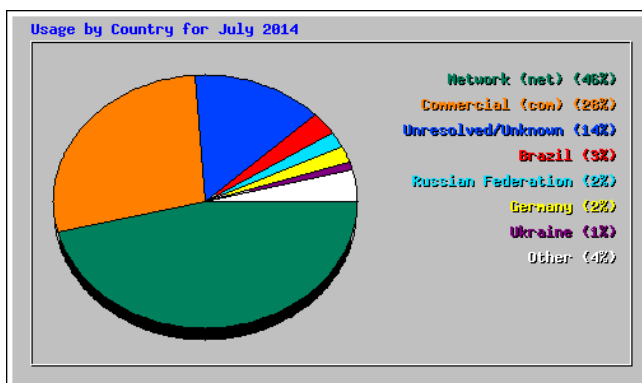

Top 15 of 1385 Total User Agents			
#	Hits		User Agent
1	17880	18.88%	Mozilla/4.0 (compatible; MSIE 7.0; Windows NT 6.0)
2	10568	11.16%	Mozilla/5.0 (Windows NT 6.1; WOW64; rv:30.0) Gecko/20100101 Firefox/30.0
3	4366	4.61%	Mozilla/5.0 (compatible; bingbot/2.0; +http://www.bing.com/bingbot.htm)
4	4048	4.27%	Mozilla/5.0 (Windows NT 6.1; WOW64) AppleWebKit/537.36 (KHTML, like Gecko) Chrome/35.0.1916.153 Safari/537.36
5	3401	3.59%	Mozilla/5.0 (compatible; Googlebot/2.1; +http://www.google.com/bot.html)
6	3089	3.26%	Mozilla/5.0 (compatible; Baiduspider/2.0; +http://www.baidu.com/search/spider.html)
7	1956	2.07%	Mozilla/5.0 (compatible; AhrefsBot/5.0; +http://ahrefs.com/robot/)
8	1405	1.48%	Mozilla/5.0 (Windows NT 6.1; WOW64) AppleWebKit/537.36 (KHTML, like Gecko) Chrome/32.0.1700.107 Safari/537.36
9	1386	1.46%	Mozilla/5.0 (compatible; YandexBot/3.0; +http://yandex.com/bots)
10	1384	1.46%	Mozilla/5.0 (Windows NT 6.1; WOW64; Trident/7.0; rv:11.0) like Gecko
11	1362	1.44%	Mozilla/5.0 (compatible; Linux x86_64; Mail.RU_Bot/2.0; +http://go.mail.ru/help/robots)
12	1355	1.43%	Mozilla/5.0 (compatible; MJ12bot/v1.4.5; http://www.majestic12.co.uk/bot.php?+)
13	1270	1.34%	Mozilla/5.0 (compatible; spbot/4.1.0; +http://OpenLinkProfiler.org/bot)
14	1261	1.33%	Mozilla/5.0 (Windows NT 6.1; rv:21.0) Gecko/20100101 Firefox/21.0 USA\\Miami Style
15	1253	1.32%	panscient.com

Top 30 of 86 Total Countries							
#	Hits	Files	KBytes		Country		
1	43848	46.30%	26575	40.43%	1988573	18.65%	Network (net)
2	26404	27.88%	22001	33.47%	6548145	61.40%	Commercial (com)
3	13316	14.06%	10549	16.05%	1297516	12.17%	Unresolved/Unknown
4	2616	2.76%	2600	3.96%	83499	0.78%	Brazil
5	1817	1.92%	1089	1.66%	54276	0.51%	Russian Federation
6	1673	1.77%	1524	2.32%	209198	1.96%	Germany