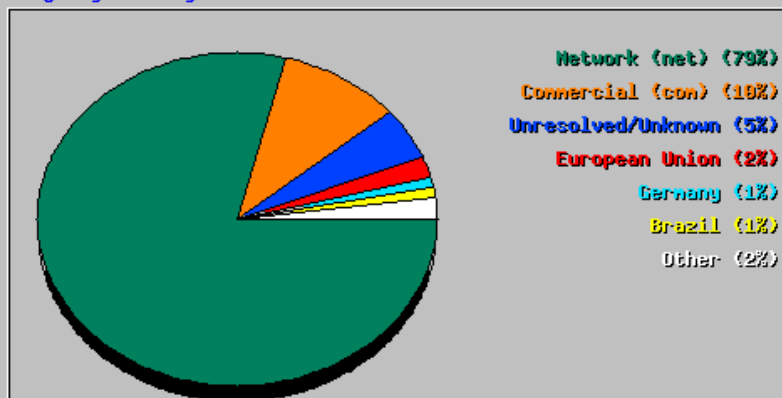

Usage by Country for October 2014

Top 30 of 82 Total Countries

#	Hits	Files	KBytes	Country			
1	210691	79.43%	127188	76.47%	10192062	41.03%	Network (net)
2	27849	10.50%	22602	13.59%	11199778	45.09%	Commercial (com)
3	13307	5.02%	10471	6.30%	2389297	9.62%	Unresolved/Unknown
4	4114	1.55%	2095	1.26%	105500	0.42%	European Union
5	1522	0.57%	1325	0.80%	227245	0.91%	Germany
6	1511	0.57%	1496	0.90%	84934	0.34%	Brazil
7	946	0.36%	571	0.34%	303472	1.22%	China
8	834	0.31%	639	0.38%	31964	0.13%	Russian Federation
9	508	0.19%	473	0.28%	42339	0.17%	Non-Profit (org)
10	472	0.18%	467	0.28%	28417	0.11%	Educational (edu)
11	313	0.12%	270	0.16%	4101	0.02%	Ukraine
12	253	0.10%	232	0.14%	11049	0.04%	Canada
13	244	0.09%	244	0.15%	18195	0.07%	Slovakia
14	215	0.08%	212	0.13%	18365	0.07%	US Government (gov)