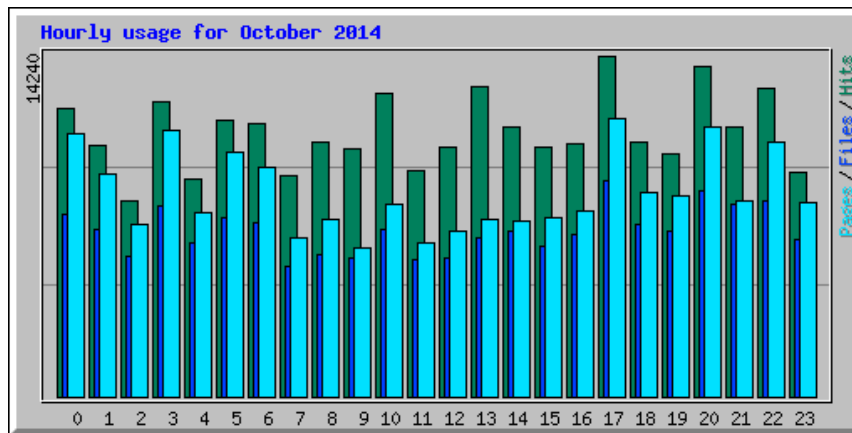

Hourly Statistics for October 2014												
Hour	Hits			Files			Pages			KBytes		
	Avg	Total		Avg	Total		Avg	Total	Avg	Total		
0	388	12053	4.54%	246	7637	4.59%	355	11011	5.39%	15422	478097	1.92%
1	339	10509	3.96%	224	6973	4.19%	299	9275	4.54%	27955	866598	3.49%
2	262	8143	3.07%	189	5886	3.54%	231	7182	3.51%	15838	490992	1.98%
3	397	12336	4.65%	257	7975	4.80%	359	11138	5.45%	25471	789586	3.18%
4	293	9099	3.43%	206	6386	3.84%	248	7698	3.77%	26555	823214	3.31%
5	372	11546	4.35%	241	7497	4.51%	328	10195	4.99%	30589	948248	3.82%
6	368	11420	4.31%	233	7243	4.35%	308	9557	4.68%	39943	1238244	4.99%
7	296	9201	3.47%	175	5438	3.27%	213	6628	3.24%	33936	1052030	4.24%
8	342	10603	4.00%	192	5960	3.58%	237	7366	3.60%	43313	1342701	5.41%
9	334	10364	3.91%	186	5772	3.47%	201	6234	3.05%	33494	1038315	4.18%
10	408	12654	4.77%	224	6956	4.18%	259	8051	3.94%	28791	892514	3.59%
11	303	9402	3.54%	184	5715	3.44%	208	6450	3.16%	39117	1212640	4.88%
12	337	10450	3.94%	186	5777	3.47%	223	6937	3.39%	35299	1094257	4.41%
13	418	12968	4.89%	214	6636	3.99%	237	7367	3.61%	24936	773006	3.11%
14	362	11228	4.23%	223	6939	4.17%	236	7337	3.59%	47616	1476082	5.94%
15	335	10413	3.93%	202	6268	3.77%	242	7502	3.67%	31413	973809	3.92%
16	340	10569	3.98%	218	6781	4.08%	250	7759	3.80%	53836	1668904	6.72%
17	459	14240	5.37%	290	9010	5.42%	373	11578	5.67%	33630	1042533	4.20%
18	343	10658	4.02%	232	7221	4.34%	274	8509	4.16%	83169	2578226	10.38%
19	327	10166	3.83%	221	6881	4.14%	270	8400	4.11%	24406	756576	3.05%
20	444	13765	5.19%	276	8573	5.15%	364	11288	5.52%	30722	952376	3.83%
21	364	11290	4.26%	259	8044	4.84%	264	8191	4.01%	41522	1287191	5.18%
22	414	12852	4.85%	263	8164	4.91%	342	10616	5.20%	18477	572784	2.31%
23	300	9330	3.52%	212	6587	3.96%	260	8074	3.95%	15816	490306	1.97%

Top 30 of 3716 Total URLs					
#	Hits	KBytes		URL	
1	69859	26.34%	321776	1.30%	/nscs/administrator/
2	31933	12.04%	134593	0.54%	/millerjw/czechpoint/administrator/
3	13398	5.05%	236875	0.95%	/nscs/
4	6292	2.37%	6464	0.03%	/
5	2373	0.89%	690	0.00%	/nscs/templates/js_verdant/css/core.php
6	1792	0.68%	601718	2.42%	/millerjw/dom/security/mastercontents.pdf
7	1471	0.55%	390	0.00%	/robots.txt
8	864	0.33%	69786	0.28%	/nscs/media/system/js/mootools-core.js
9	849	0.32%	9243	0.04%	/seasons/98-99/parker.html
10	830	0.31%	3326	0.01%	/nscs/media/system/js/core.js