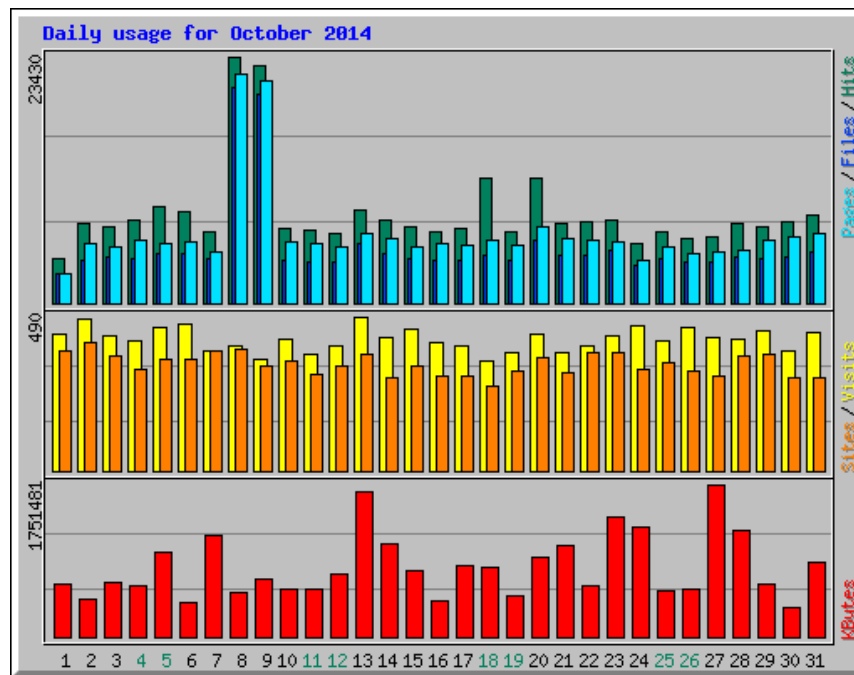

Usage Statistics for northshorechoral.com

Summary Period: October 2014
Generated 01-Nov-2014 06:23 MDT

[\[Daily Statistics\]](#) [\[Hourly Statistics\]](#) [\[URLs\]](#) [\[Entry\]](#) [\[Exit\]](#) [\[Sites\]](#) [\[Referrers\]](#) [\[Search\]](#) [\[Users\]](#) [\[Agents\]](#) [\[Countries\]](#)

Monthly Statistics for October 2014		
Total Hits	265259	
Total Files	166319	
Total Pages	204343	
Total Visits	12926	
Total KBytes	24839228	
Total Unique Sites	5166	
Total Unique URLs	3716	
Total Unique Referrers	1719	
Total Unique Usernames	1	
Total Unique User Agents	1498	
	Avg	Max
Hits per Hour	356	3097
Hits per Day	8556	23430
Files per Day	5365	20403
Pages per Day	6591	21748
Sites per Day	166	406
Visits per Day	416	490
KBytes per Day	801265	1751481
Hits by Response Code		
Undefined response code	0.05%	137
Code 200 - OK	62.70%	166319
Code 206 - Partial Content	1.57%	4158
Code 301 - Moved Permanently	0.03%	88
Code 302 - Found	0.00%	1
Code 303 - See Other	26.92%	71395
Code 304 - Not Modified	4.22%	11187
Code 400 - Bad Request	0.01%	17
Code 403 - Forbidden	0.00%	1
Code 404 - Not Found	4.43%	11747
Code 408 - Request Timeout	0.00%	9
Code 500 - Internal Server Error	0.08%	200