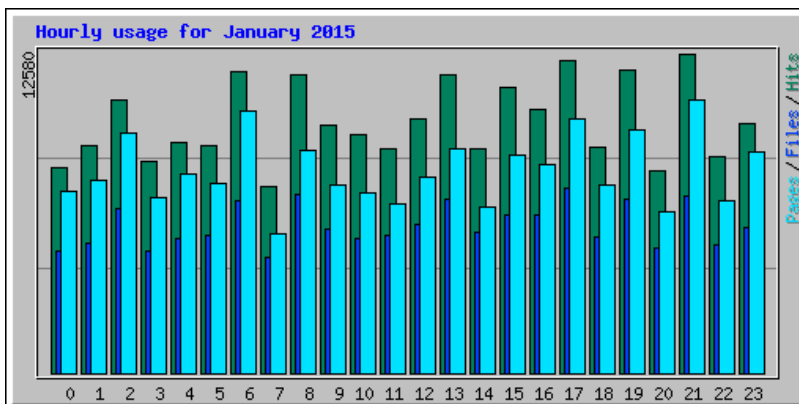

Hourly Statistics for January 2015												
Hour	Hits			Files			Pages			KBytes		
	Avg	Total	%	Avg	Total	%	Avg	Total	%	Avg	Total	%
0	261	8114	3.42%	155	4805	3.44%	230	7135	3.72%	20234	627241	5.69%
1	289	8969	3.78%	164	5085	3.64%	245	7613	3.97%	11049	342522	3.11%
2	347	10777	4.54%	209	6486	4.65%	304	9430	4.92%	19069	591134	5.37%
3	268	8325	3.51%	155	4831	3.46%	223	6914	3.61%	13775	427033	3.88%
4	292	9080	3.82%	170	5291	3.79%	253	7861	4.10%	9107	282316	2.56%
5	289	8982	3.78%	174	5413	3.88%	241	7471	3.90%	12394	384209	3.49%
6	381	11840	4.99%	219	6793	4.87%	333	10327	5.39%	15524	481232	4.37%
7	236	7318	3.08%	147	4563	3.27%	177	5503	2.87%	13882	430333	3.91%
8	378	11747	4.95%	226	7035	5.04%	282	8753	4.57%	15030	465942	4.23%
9	314	9758	4.11%	182	5672	4.06%	238	7384	3.85%	20203	626283	5.68%
10	303	9403	3.96%	171	5327	3.82%	228	7075	3.69%	13235	410275	3.72%
11	283	8800	3.71%	174	5420	3.88%	214	6659	3.48%	25731	797667	7.24%
12	322	9995	4.21%	189	5862	4.20%	249	7722	4.03%	12163	377041	3.42%
13	379	11774	4.96%	221	6868	4.92%	284	8813	4.60%	10395	322234	2.92%
14	285	8853	3.73%	178	5522	3.96%	210	6519	3.40%	15673	485860	4.41%
15	361	11218	4.72%	200	6208	4.45%	276	8569	4.47%	12213	378591	3.44%
16	334	10360	4.36%	200	6216	4.45%	265	8215	4.29%	20088	622733	5.65%
17	397	12318	5.19%	235	7298	5.23%	323	10036	5.24%	17129	530989	4.82%
18	287	8905	3.75%	173	5363	3.84%	239	7435	3.88%	12396	384287	3.49%
19	385	11944	5.03%	220	6833	4.89%	309	9586	5.00%	12350	382856	3.48%
20	257	7987	3.36%	159	4941	3.54%	204	6329	3.30%	15261	473097	4.29%
21	405	12580	5.30%	224	6969	4.99%	346	10749	5.61%	15426	478197	4.34%
22	275	8551	3.60%	163	5080	3.64%	219	6805	3.55%	8403	260481	2.36%
23	317	9827	4.14%	184	5717	4.10%	281	8721	4.55%	14646	454033	4.12%

Top 30 of 3292 Total URLs					
#	Hits	KBytes	URL		
1	79532	337600	33.50%	3.06%	/nscs/administrator/
2	12995	225985	5.47%	2.05%	/nscs/
3	7019	7192	2.96%	0.07%	/
4	3880	1179278	1.63%	10.70%	/millerjw/dom/security/mastercontents.pdf
5	1809	7625	0.76%	0.07%	/millerjw/czechpoint/administrator/
6	1776	517	0.75%	0.00%	/nscs/templates/js_verdant/css/core.php
7	1657	742542	0.70%	6.74%	/seasons/05-06/NSCS 6-2006.pdf
8	1466	387	0.62%	0.00%	/robots.txt
9	744	65559	0.31%	0.60%	/nscs/media/system/js/mootools-core.js
10	733	17304	0.31%	0.16%	/nscs/templates/js_verdant/css/core.css
11	732	8428	0.31%	0.08%	/nscs/templates/js_verdant/wright/css/joomla25.css
12	729	15123	0.31%	0.14%	/nscs/templates/js_verdant/wright/css/typography.css
13	729	9999	0.31%	0.09%	/nscs/templates/js_verdant/wright/fontawesomemore/css/font-awesome.css
14	728	3233	0.31%	0.03%	/nscs/media/system/js/core.js