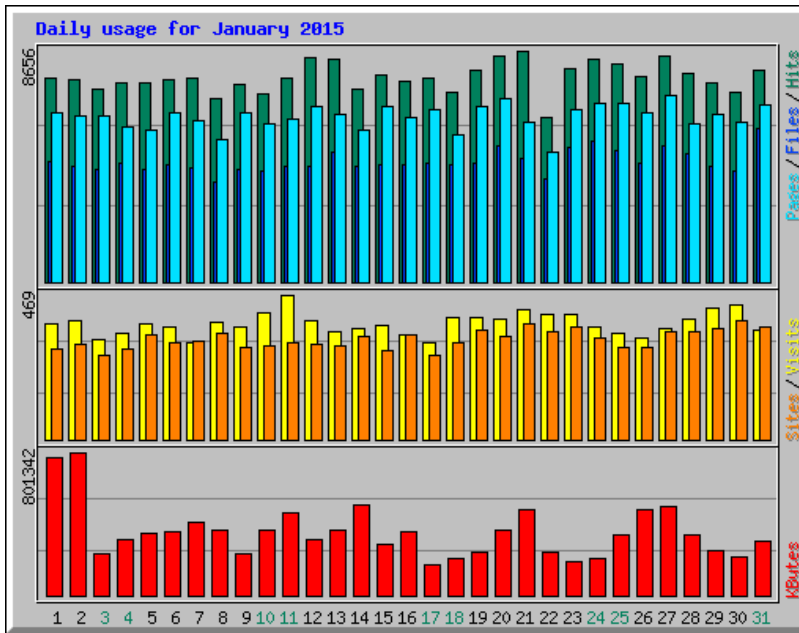

# Usage Statistics for northshorechoral.com

Summary Period: January 2015  
Generated 01-Feb-2015 05:03 MST

[\[Daily Statistics\]](#) [\[Hourly Statistics\]](#) [\[URLs\]](#) [\[Entry\]](#) [\[Exit\]](#) [\[Sites\]](#) [\[Referrers\]](#) [\[Search\]](#) [\[Users\]](#) [\[Agents\]](#) [\[Countries\]](#)

Monthly Statistics for January 2015		
Total Hits	237425	
Total Files	139598	
Total Pages	191624	
Total Visits	11606	
Total KBytes	11016586	
Total Unique Sites	5107	
Total Unique URLs	3292	
Total Unique Referrers	1185	
Total Unique Usernames	1	
Total Unique User Agents	1447	
	Avg	Max
Hits per Hour	319	1303
Hits per Day	7658	8656
Files per Day	4503	5719
Pages per Day	6181	6958
Sites per Day	164	387
Visits per Day	374	469
KBytes per Day	355374	801342
Hits by Response Code		
Code 200 - OK	58.80%	139598
Code 206 - Partial Content	2.60%	6177
Code 301 - Moved Permanently	0.03%	60
Code 303 - See Other	34.46%	81822
Code 304 - Not Modified	1.58%	3742
Code 400 - Bad Request	0.00%	10
Code 403 - Forbidden	0.00%	1
Code 404 - Not Found	2.47%	5864
Code 408 - Request Timeout	0.01%	14
Code 500 - Internal Server Error	0.06%	137