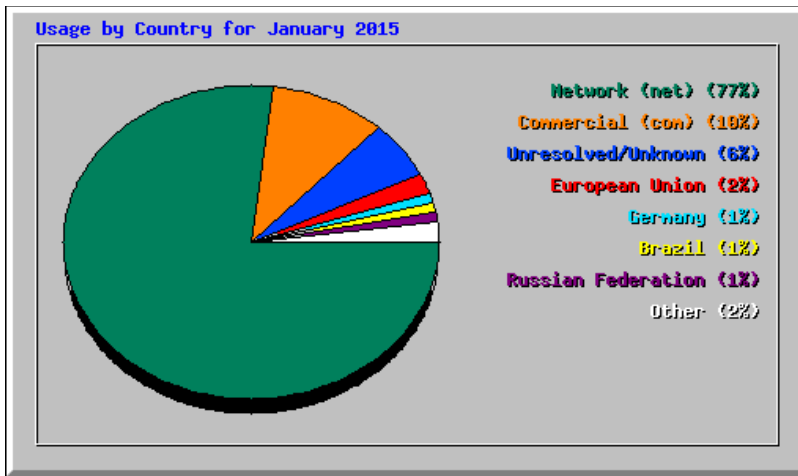

Top 30 of 81 Total Countries							
#	Hits		Files		KBytes		Country
1	182388	76.82%	98697	70.70%	2992452	27.16%	Network (net)
2	23976	10.10%	20820	14.91%	4415492	40.08%	Commercial (com)
3	14542	6.12%	12517	8.97%	2444956	22.19%	Unresolved/Unknown
4	3733	1.57%	2123	1.52%	64938	0.59%	European Union
5	2949	1.24%	2749	1.97%	328744	2.98%	Germany
6	2307	0.97%	2295	1.64%	123502	1.12%	Brazil
7	1202	0.51%	1017	0.73%	93577	0.85%	Russian Federation
8	1157	0.49%	1147	0.82%	127092	1.15%	Educational (edu)
9	614	0.26%	591	0.42%	48638	0.44%	Italy
10	534	0.22%	505	0.36%	58325	0.53%	Netherlands
11	431	0.18%	102	0.07%	62203	0.56%	China
12	392	0.17%	340	0.24%	21651	0.20%	Non-Profit (org)
13	392	0.17%	379	0.27%	32505	0.30%	United Kingdom
14	305	0.13%	276	0.20%	6087	0.06%	Ukraine
15	267	0.11%	266	0.19%	15311	0.14%	Australia
16	174	0.07%	171	0.12%	19232	0.17%	Canada
17	137	0.06%	132	0.09%	11169	0.10%	Switzerland
18	134	0.06%	110	0.08%	7518	0.07%	Romania
19	124	0.05%	124	0.09%	13526	0.12%	Greece
20	121	0.05%	24	0.02%	709	0.01%	Turkey
21	113	0.05%	89	0.06%	4893	0.04%	Mexico
22	102	0.04%	102	0.07%	4420	0.04%	United States
23	97	0.04%	96	0.07%	12827	0.12%	France
24	96	0.04%	90	0.06%	4578	0.04%	Argentina
25	96	0.04%	95	0.07%	8651	0.08%	Belgium
26	93	0.04%	87	0.06%	5609	0.05%	Czech Republic
27	86	0.04%	82	0.06%	12925	0.12%	Viet Nam
28	74	0.03%	74	0.05%	7110	0.06%	New Zealand
29	71	0.03%	70	0.05%	5088	0.05%	Portugal
30	60	0.03%	60	0.04%	3835	0.03%	Estonia