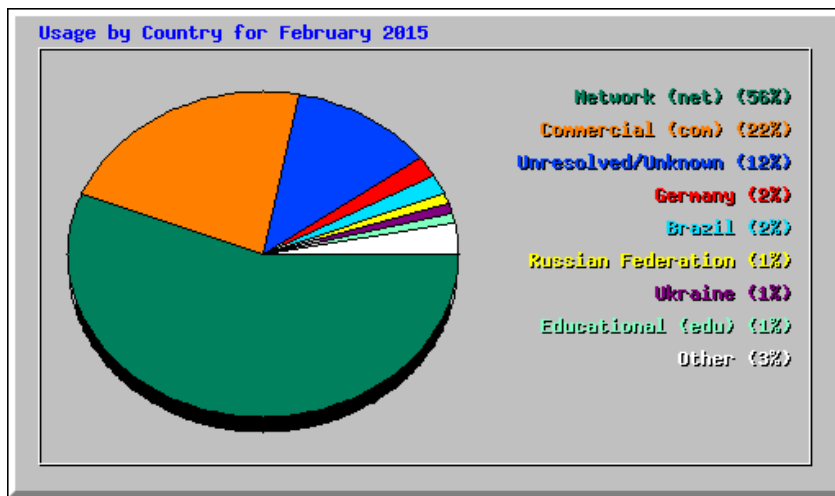

10	1035	1.00%	Mozilla/5.0 (Windows NT 6.1; WOW64; Trident/7.0; rv:11.0) like Gecko
11	1006	0.97%	Mozilla/5.0 (compatible; AhrefsBot/5.0; +http://ahrefs.com/robot/)
12	880	0.85%	Mozilla/5.0 (iPhone; CPU iPhone OS 7_0 like Mac OS X) AppleWebKit/537.51.1 (KHTML, like Gecko) Version/7.0 Mobile/11A465 Safa
13	856	0.82%	Mozilla/5.0 (Windows NT 6.1; WOW64) AppleWebKit/537.36 (KHTML, like Gecko) Chrome/40.0.2214.115 Safari/537.36
14	820	0.79%	Mozilla/5.0 (compatible; spbot/4.4.2; +http://OpenLinkProfiler.org/bot)
15	728	0.70%	Mozilla/5.0 (compatible; YandexBot/3.0; +http://yandex.com/bots)

Top 30 of 90 Total Countries							
#	Hits		Files		KBytes		Country
1	58630	56.40%	41942	53.75%	9880748	59.41%	Network (net)
2	22746	21.88%	20278	25.99%	4638910	27.89%	Commercial (com)
3	12168	11.71%	10547	13.52%	1337331	8.04%	Unresolved/Unknown
4	1747	1.68%	1612	2.07%	220074	1.32%	Germany
5	1606	1.55%	1594	2.04%	83391	0.50%	Brazil
6	794	0.76%	567	0.73%	30728	0.18%	Russian Federation
7	669	0.64%	599	0.77%	7188	0.04%	Ukraine
8	606	0.58%	557	0.71%	71875	0.43%	Educational (edu)
9	493	0.47%	336	0.43%	13038	0.08%	European Union
10	426	0.41%	71	0.09%	52643	0.32%	China
11	372	0.36%	364	0.47%	25244	0.15%	Non-Profit (org)
12	288	0.28%	281	0.36%	13516	0.08%	Italy
13	235	0.23%	209	0.27%	10887	0.07%	Romania
14	186	0.18%	183	0.23%	8912	0.05%	Canada
15	176	0.17%	40	0.05%	2115	0.01%	Poland
16	175	0.17%	145	0.19%	6904	0.04%	New Zealand
17	170	0.16%	150	0.19%	10106	0.06%	Mexico
18	165	0.16%	160	0.21%	8341	0.05%	Portugal
19	149	0.14%	141	0.18%	8180	0.05%	Czech Republic
20	125	0.12%	113	0.14%	10103	0.06%	Belgium
21	122	0.12%	117	0.15%	5807	0.03%	Japan
22	122	0.12%	108	0.14%	1150	0.01%	United Kingdom
23	106	0.10%	92	0.12%	3040	0.02%	Generic TLD (info)
24	104	0.10%	91	0.12%	29814	0.18%	Netherlands
25	103	0.10%	102	0.13%	4855	0.03%	Argentina
26	102	0.10%	100	0.13%	2030	0.01%	Tokelau
27	101	0.10%	97	0.12%	12537	0.08%	Indonesia
28	99	0.10%	95	0.12%	3631	0.02%	Switzerland
29	92	0.09%	89	0.11%	5211	0.03%	US Government (gov)
30	92	0.09%	92	0.12%	17019	0.10%	Australia