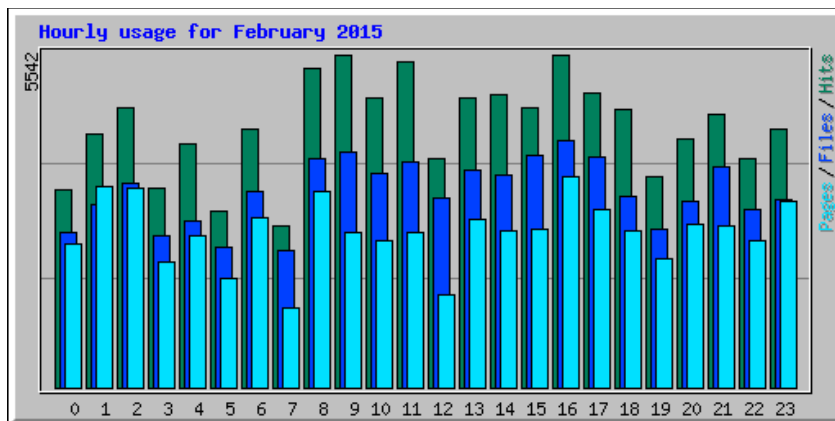

Hourly Statistics for February 2015												
Hour	Hits			Files		Pages		KBytes				
	Avg	Total		Avg	Total	Avg	Total	Avg	Total			
0	117	3282	3.16%	92	2589	3.32%	85	2400	3.86%	11431	320063	1.92%
1	150	4219	4.06%	108	3036	3.89%	119	3338	5.37%	8185	229184	1.38%
2	165	4642	4.47%	121	3400	4.36%	118	3310	5.32%	20968	587107	3.53%
3	118	3306	3.18%	90	2529	3.24%	74	2083	3.35%	7025	196702	1.18%
4	145	4061	3.91%	99	2782	3.57%	90	2523	4.06%	7076	198122	1.19%
5	104	2934	2.82%	83	2342	3.00%	65	1826	2.94%	20468	573096	3.45%
6	153	4301	4.14%	116	3253	4.17%	101	2835	4.56%	6388	178864	1.08%
7	96	2694	2.59%	81	2286	2.93%	47	1334	2.14%	17339	485478	2.92%
8	189	5301	5.10%	135	3800	4.87%	116	3258	5.24%	17355	485928	2.92%
9	197	5533	5.32%	140	3928	5.03%	91	2572	4.13%	25117	703279	4.23%
10	172	4816	4.63%	126	3551	4.55%	87	2445	3.93%	12103	338890	2.04%
11	193	5407	5.20%	133	3747	4.80%	92	2590	4.16%	40839	1143499	6.88%
12	135	3795	3.65%	112	3145	4.03%	54	1535	2.47%	20616	577261	3.47%
13	171	4805	4.62%	129	3617	4.64%	99	2799	4.50%	38070	1065947	6.41%
14	174	4882	4.70%	126	3538	4.53%	92	2599	4.18%	12795	358271	2.15%
15	166	4652	4.48%	138	3872	4.96%	94	2636	4.24%	59264	1659399	9.98%
16	197	5542	5.33%	146	4103	5.26%	125	3505	5.63%	130774	3661658	22.02%
17	175	4904	4.72%	136	3835	4.92%	105	2951	4.74%	33231	930464	5.59%
18	165	4628	4.45%	113	3188	4.09%	93	2609	4.19%	11544	323225	1.94%
19	124	3498	3.37%	94	2633	3.37%	76	2148	3.45%	13391	374935	2.25%
20	147	4131	3.97%	110	3088	3.96%	96	2705	4.35%	13110	367091	2.21%
21	161	4532	4.36%	131	3671	4.70%	95	2683	4.31%	39336	1101415	6.62%
22	135	3795	3.65%	106	2970	3.81%	86	2435	3.91%	13090	366534	2.20%
23	153	4287	4.12%	111	3123	4.00%	110	3086	4.96%	14473	405249	2.44%

Top 30 of 2451 Total URLs						
#	Hits		KBytes		URL	
1	13872	13.35%	58468	0.35%	/millerjw/czechpoint/administrator/	
2	12939	12.45%	62448	0.38%	/nscs/administrator/	
3	11010	10.59%	196817	1.18%	/nscs/	
4	4912	4.73%	5012	0.03%	/	
5	1879	1.81%	574738	3.46%	/millerjw/dom/security/mastercontents.pdf	
6	1638	1.58%	477	0.00%	/nscs/templates/js_verdant/css/core.php	
7	1288	1.24%	338	0.00%	/robots.txt	
8	781	0.75%	68225	0.41%	/nscs/media/system/js/mootools-core.js	
9	780	0.75%	3387	0.02%	/nscs/media/system/js/core.js	
10	769	0.74%	10306	0.06%	/nscs/templates/js_verdant/wright/fontawesomemore/css/font-awesome.css	
11	764	0.73%	506	0.00%	/nscs/media/system/js/caption.js	
12	760	0.73%	17754	0.11%	/nscs/templates/js_verdant/css/core.css