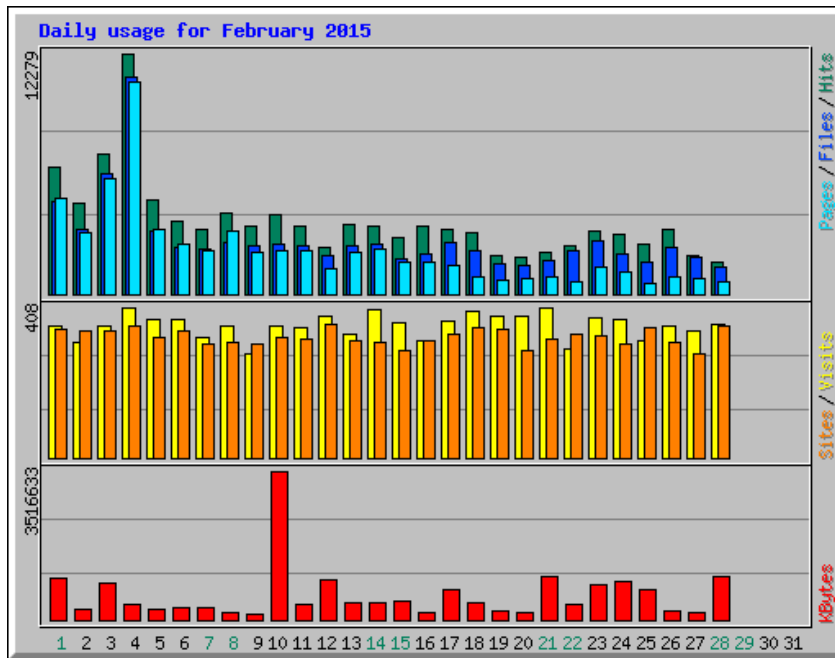

Usage Statistics for northshorechoral.com

Summary Period: February 2015
Generated 01-Mar-2015 05:14 MST

[\[Daily Statistics\]](#) [\[Hourly Statistics\]](#) [\[URLs\]](#) [\[Entry\]](#) [\[Exit\]](#) [\[Sites\]](#) [\[Referrers\]](#) [\[Search\]](#) [\[Agents\]](#) [\[Countries\]](#)

Monthly Statistics for February 2015		
Total Hits	103947	
Total Files	78026	
Total Pages	62205	
Total Visits	10013	
Total KBytes	16631662	
Total Unique Sites	4776	
Total Unique URLs	2451	
Total Unique Referrers	1066	
Total Unique User Agents	1257	
	Avg	Max
Hits per Hour	154	1119
Hits per Day	3712	12279
Files per Day	2786	11043
Pages per Day	2221	10824
Sites per Day	170	363
Visits per Day	357	408
KBytes per Day	593988	3516633
Hits by Response Code		
Code 200 - OK	75.06%	78026
Code 206 - Partial Content	3.53%	3673
Code 301 - Moved Permanently	0.05%	47
Code 303 - See Other	13.79%	14334
Code 304 - Not Modified	4.02%	4174
Code 400 - Bad Request	0.01%	9
Code 403 - Forbidden	0.00%	3
Code 404 - Not Found	3.42%	3551
Code 408 - Request Timeout	0.02%	22
Code 500 - Internal Server Error	0.10%	108