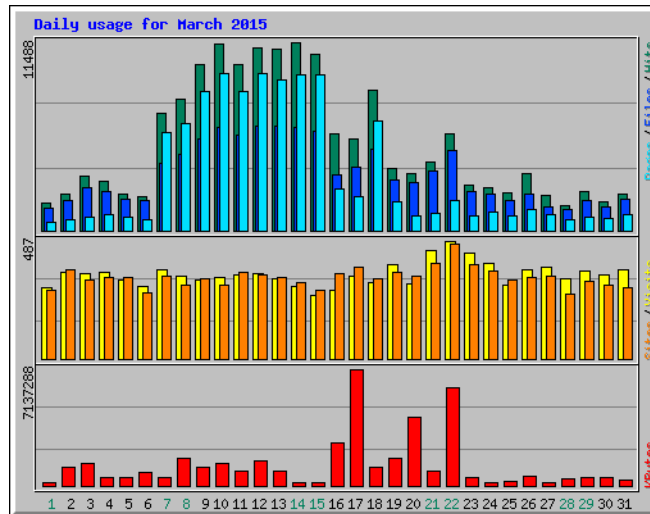

Usage Statistics for northshorechoral.com

Summary Period: March 2015
Generated 01-Apr-2015 06:16 MDT

[\[Daily Statistics\]](#) [\[Hourly Statistics\]](#) [\[URLs\]](#) [\[Entry\]](#) [\[Exit\]](#) [\[Sites\]](#) [\[Referrers\]](#) [\[Search\]](#) [\[Agents\]](#) [\[Countries\]](#)

Monthly Statistics for March 2015		
Total Hits	164412	
Total Files	106656	
Total Pages	106524	
Total Visits	10793	
Total KBytes	40318996	
Total Unique Sites	5521	
Total Unique URLs	2578	
Total Unique Referrers	1383	
Total Unique User Agents	1521	
	Avg	Max
Hits per Hour	220	987
Hits per Day	5303	11488
Files per Day	3440	6382
Pages per Day	3436	9590
Sites per Day	178	475
Visits per Day	348	487
KBytes per Day	1300613	7137288
Hits by Response Code		
Undefined response code	0.00%	1
Code 200 - OK	64.87%	106656
Code 206 - Partial Content	3.76%	6179
Code 301 - Moved Permanently	0.04%	65
Code 303 - See Other	25.42%	41798
Code 304 - Not Modified	3.29%	5406
Code 400 - Bad Request	0.01%	12
Code 403 - Forbidden	0.00%	2
Code 404 - Not Found	2.50%	4107
Code 408 - Request Timeout	0.02%	37
Code 500 - Internal Server Error	0.09%	149

Daily Statistics for March 2015												
Day	Hits		Files		Pages		Visits		Sites		KBytes	
1	1704	1.04%	1402	1.31%	532	0.50%	295	2.73%	284	5.14%	160308	0.40%
2	2241	1.36%	1847	1.73%	659	0.62%	359	3.33%	366	6.63%	1136469	2.82%
3	3321	2.02%	2642	2.48%	822	0.77%	352	3.26%	326	5.90%	1343702	3.33%
4	3003	1.83%	2346	2.20%	997	0.94%	358	3.32%	338	6.12%	513682	1.27%
5	2249	1.37%	1922	1.80%	849	0.80%	325	3.01%	334	6.05%	496807	1.23%
6	2096	1.27%	1854	1.74%	649	0.61%	299	2.77%	274	4.96%	859457	2.13%
7	7144	4.35%	4085	3.83%	5955	5.59%	367	3.40%	339	6.14%	494537	1.23%
8	7972	4.85%	4660	4.37%	6490	6.09%	339	3.14%	307	5.56%	1685306	4.18%