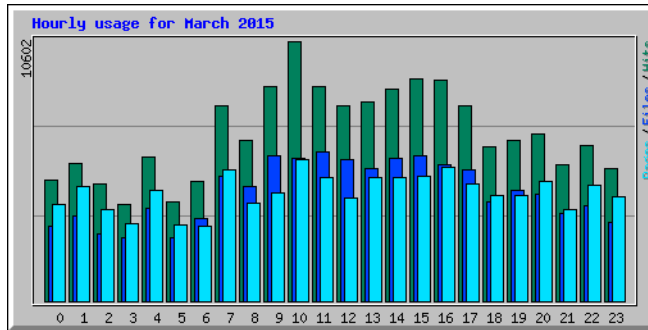

9	10095	6.14%	5556	5.21%	8515	7.99%	326	3.02%	329	5.96%	1137574	2.82%
10	11378	6.92%	6280	5.89%	9567	8.98%	336	3.11%	303	5.49%	1407711	3.49%
11	10144	6.17%	5797	5.44%	8518	8.00%	347	3.22%	355	6.43%	927847	2.30%
12	11134	6.77%	6350	5.95%	9590	9.00%	354	3.28%	347	6.29%	1565376	3.88%
13	11025	6.71%	6382	5.98%	9157	8.60%	333	3.09%	336	6.09%	879550	2.18%
14	11488	6.99%	6272	5.88%	9516	8.93%	301	2.79%	317	5.74%	175809	0.44%
15	10719	6.52%	6034	5.66%	9462	8.88%	264	2.45%	282	5.11%	227184	0.56%
16	5879	3.58%	3402	3.19%	2552	2.40%	283	2.62%	353	6.39%	2636370	6.54%
17	5582	3.40%	3881	3.64%	2100	1.97%	341	3.16%	379	6.86%	7137288	17.70%
18	8594	5.23%	4975	4.66%	6707	6.30%	314	2.91%	331	6.00%	1123834	2.79%
19	3811	2.32%	3080	2.89%	1726	1.62%	390	3.61%	355	6.43%	1708324	4.24%
20	3489	2.12%	2948	2.76%	908	0.85%	312	2.89%	340	6.16%	4220543	10.47%
21	4210	2.56%	3614	3.39%	1054	0.99%	449	4.16%	397	7.19%	912970	2.26%
22	5932	3.61%	4890	4.58%	1826	1.71%	487	4.51%	475	8.60%	6038347	14.98%
23	2767	1.68%	2363	2.22%	882	0.83%	435	4.03%	391	7.08%	513846	1.27%
24	2618	1.59%	2210	2.07%	1153	1.08%	394	3.65%	361	6.54%	196889	0.49%
25	2319	1.41%	1811	1.70%	906	0.85%	302	2.80%	323	5.85%	306929	0.76%
26	3492	2.12%	2211	2.07%	1283	1.20%	367	3.40%	336	6.09%	563114	1.40%
27	2138	1.30%	1438	1.35%	945	0.89%	377	3.49%	341	6.18%	162260	0.40%
28	1503	0.91%	1259	1.18%	682	0.64%	329	3.05%	267	4.84%	394658	0.98%
29	2391	1.45%	1837	1.72%	842	0.79%	364	3.37%	320	5.80%	516182	1.28%
30	1771	1.08%	1420	1.33%	723	0.68%	347	3.22%	306	5.54%	486728	1.21%
31	2203	1.34%	1888	1.77%	957	0.90%	368	3.41%	293	5.31%	389396	0.97%

Hourly Statistics for March 2015												
Hour	Hits		Files		Pages		KBytes					
	Avg	Total	Avg	Total	Avg	Total	Avg	Total				
0	158	4917	2.99%	98	3046	2.86%	127	3962	3.72%	7046	218427	0.54%
1	180	5604	3.41%	111	3452	3.24%	150	4658	4.37%	6133	190135	0.47%
2	154	4798	2.92%	87	2723	2.55%	119	3719	3.49%	7500	232487	0.58%
3	127	3944	2.40%	83	2575	2.41%	102	3169	2.97%	7622	236282	0.59%
4	189	5878	3.58%	122	3785	3.55%	145	4505	4.23%	7326	227120	0.56%
5	131	4068	2.47%	83	2602	2.44%	99	3092	2.90%	22822	707480	1.75%
6	157	4897	2.98%	109	3386	3.17%	99	3071	2.88%	12320	381921	0.95%
7	257	7987	4.86%	164	5085	4.77%	172	5361	5.03%	11390	353082	0.88%
8	211	6556	3.99%	150	4676	4.38%	128	3971	3.73%	32079	994456	2.47%
9	282	8759	5.33%	190	5903	5.53%	142	4418	4.15%	273330	8473230	21.02%
10	342	10602	6.45%	187	5818	5.45%	185	5756	5.40%	48449	1501912	3.73%
11	281	8723	5.31%	197	6110	5.73%	161	5016	4.71%	42555	1319212	3.27%
12	257	7972	4.85%	186	5774	5.41%	135	4186	3.93%	72589	2250249	5.58%
13	261	8113	4.93%	174	5417	5.08%	163	5061	4.75%	67456	2091124	5.19%
14	278	8642	5.26%	188	5842	5.48%	162	5028	4.72%	94340	2924533	7.25%
15	292	9073	5.52%	190	5919	5.55%	164	5106	4.79%	130116	4033594	10.00%
16	290	9002	5.48%	179	5565	5.22%	175	5437	5.10%	298927	9266751	22.98%
17	256	7955	4.84%	172	5357	5.02%	154	4783	4.49%	18481	572909	1.42%
18	202	6288	3.82%	130	4033	3.78%	138	4305	4.04%	31458	975197	2.42%
19	211	6548	3.98%	145	4498	4.22%	138	4298	4.03%	40557	1257252	3.12%
20	219	6798	4.13%	140	4369	4.10%	158	4898	4.60%	37071	1149201	2.85%
21	178	5542	3.37%	115	3580	3.36%	120	3730	3.50%	11291	350021	0.87%
22	204	6346	3.86%	126	3908	3.66%	152	4718	4.43%	11571	358700	0.89%
23	174	5400	3.28%	104	3233	3.03%	137	4276	4.01%	8185	253720	0.63%

Top 30 of 2578 Total URLs					
#	Hits	KBytes	URL		
1	39280	23.89%	174665	0.43%	/nscs/administrator/
2	12261	7.46%	228006	0.57%	/nscs/
3	7334	4.46%	7524	0.02%