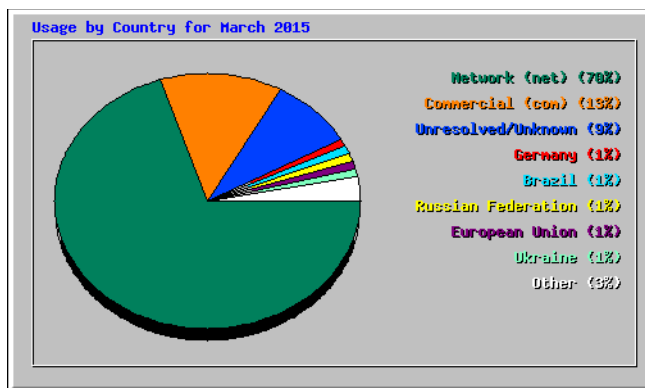

Top 15 of 1521 Total User Agents			
#	Hits		User Agent
1	79009	48.06%	Mozilla/4.0 (compatible; MSIE 7.0; Windows NT 6.0)
2	6797	4.13%	Mozilla/5.0 (Windows NT 6.1; WOW64; rv:36.0) Gecko/20100101 Firefox/36.0
3	4292	2.61%	Mozilla/5.0 (compatible; bingbot/2.0; +http://www.bing.com/bingbot.htm)
4	3686	2.24%	Mozilla/5.0 (Windows NT 6.1; WOW64) AppleWebKit/537.36 (KHTML, like Gecko) Chrome/36.0.1985.143 Safari/537.36
5	3427	2.08%	Mozilla/5.0 (compatible; Googlebot/2.1; +http://www.google.com/bot.html)
6	2506	1.52%	Mozilla/5.0 (Windows NT 6.1; WOW64; Trident/7.0; rv:11.0) like Gecko
7	2418	1.47%	Mozilla/5.0 (Windows NT 6.1; WOW64) AppleWebKit/537.36 (KHTML, like Gecko) Chrome/40.0.2214.115 Safari/537.36
8	1642	1.00%	Mozilla/5.0 (Windows NT 6.1; WOW64) AppleWebKit/537.36 (KHTML, like Gecko) Chrome/41.0.2272.101 Safari/537.36
9	1420	0.86%	Mozilla/5.0 (compatible; Baiduspider/2.0; +http://www.baidu.com/search/spider.html)
10	1352	0.82%	Mozilla/5.0 (compatible; Yahoo! Slurp; http://help.yahoo.com/help/us/ysearch/slurp)
11	1321	0.80%	Mozilla/5.0 (Macintosh; Intel Mac OS X 10.10; rv:36.0) Gecko/20100101 Firefox/36.0
12	1178	0.72%	Mozilla/5.0 (Windows NT 6.1; WOW64) AppleWebKit/537.36 (KHTML, like Gecko) Chrome/41.0.2272.89 Safari/537.36
13	1119	0.68%	Mozilla/5.0 (Macintosh; Intel Mac OS X 10_9_5) AppleWebKit/600.3.18 (KHTML, like Gecko) Version/7.1.3 Safari/537.85.12
14	1062	0.65%	Mozilla/5.0 (Windows NT 5.1; rv:6.0.2) Gecko/20100101 Firefox/6.0.2
15	1058	0.64%	Mozilla/5.0 (Macintosh; Intel Mac OS X 10_10_2) AppleWebKit/600.3.18 (KHTML, like Gecko) Version/8.0.3 Safari/600.3.18

Top 30 of 87 Total Countries						
#	Hits		Files	KBytes	Country	
1	114705	69.77%	68948	64.65%	33199614 82.34%	Network (net)
2	21305	12.96%	19154	17.96%	4162710 10.32%	Commercial (com)
3	14216	8.65%	12671	11.88%	1645218 4.08%	Unresolved/Unknown
4	2189	1.33%	1948	1.83%	202289 0.50%	Germany
5	2023	1.23%	2005	1.88%	99825 0.25%	Brazil
6	1905	1.16%	1452	1.36%	116541 0.29%	Russian Federation